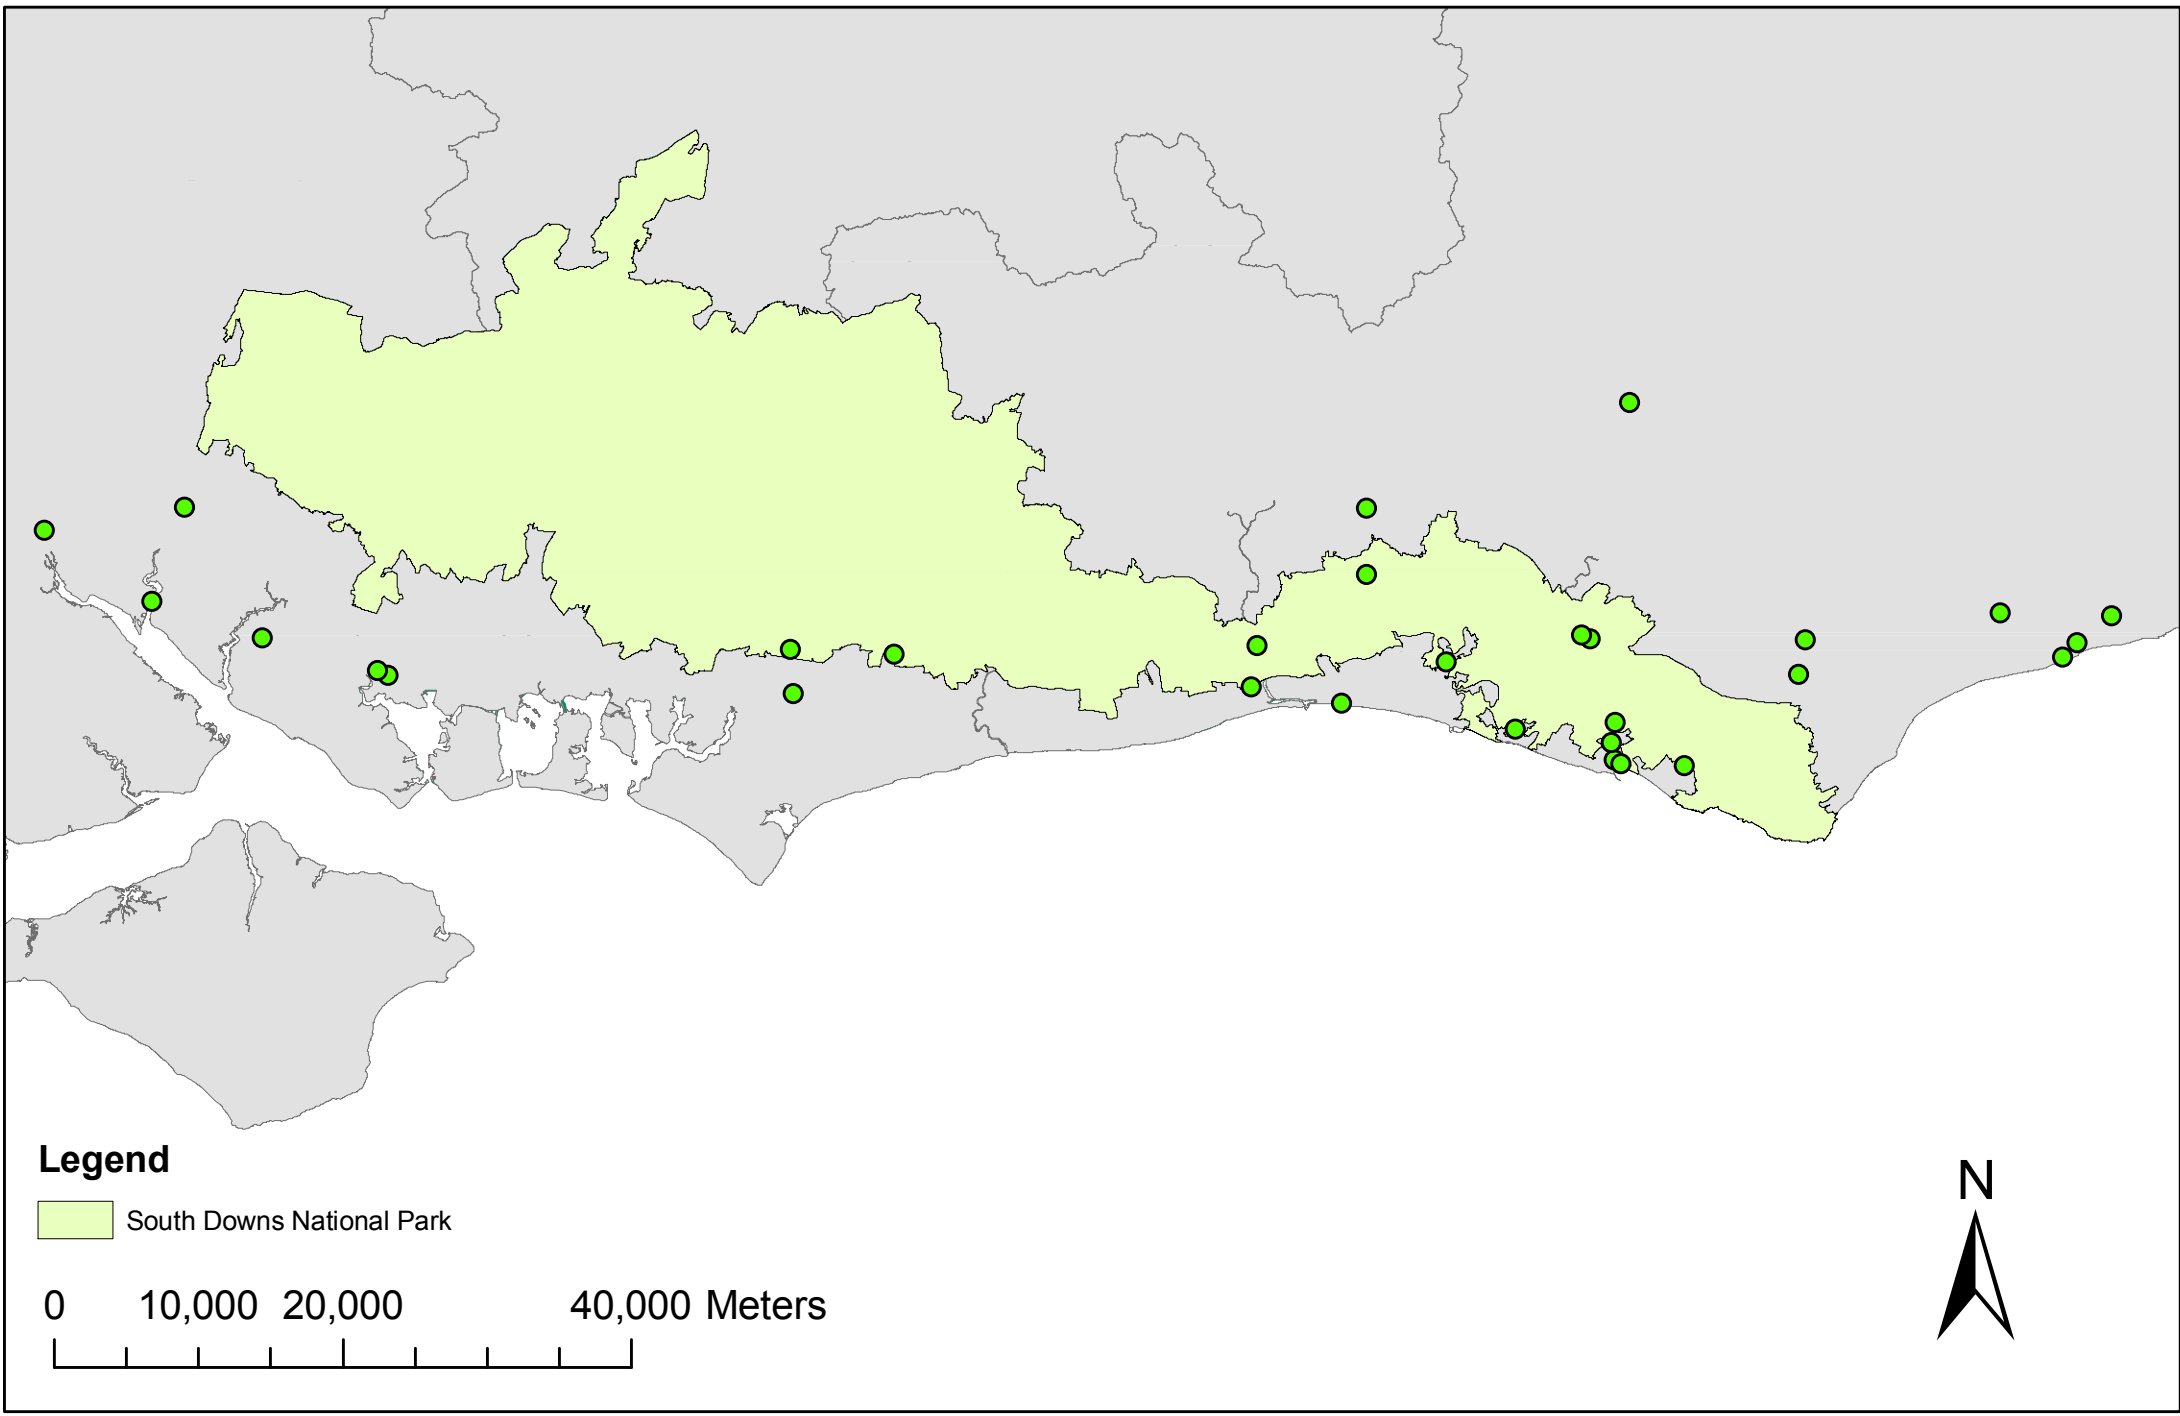

Construction & Demolition Recycling Sites

Legend

 South Downs National Park

0 10,000 20,000 40,000 Meters