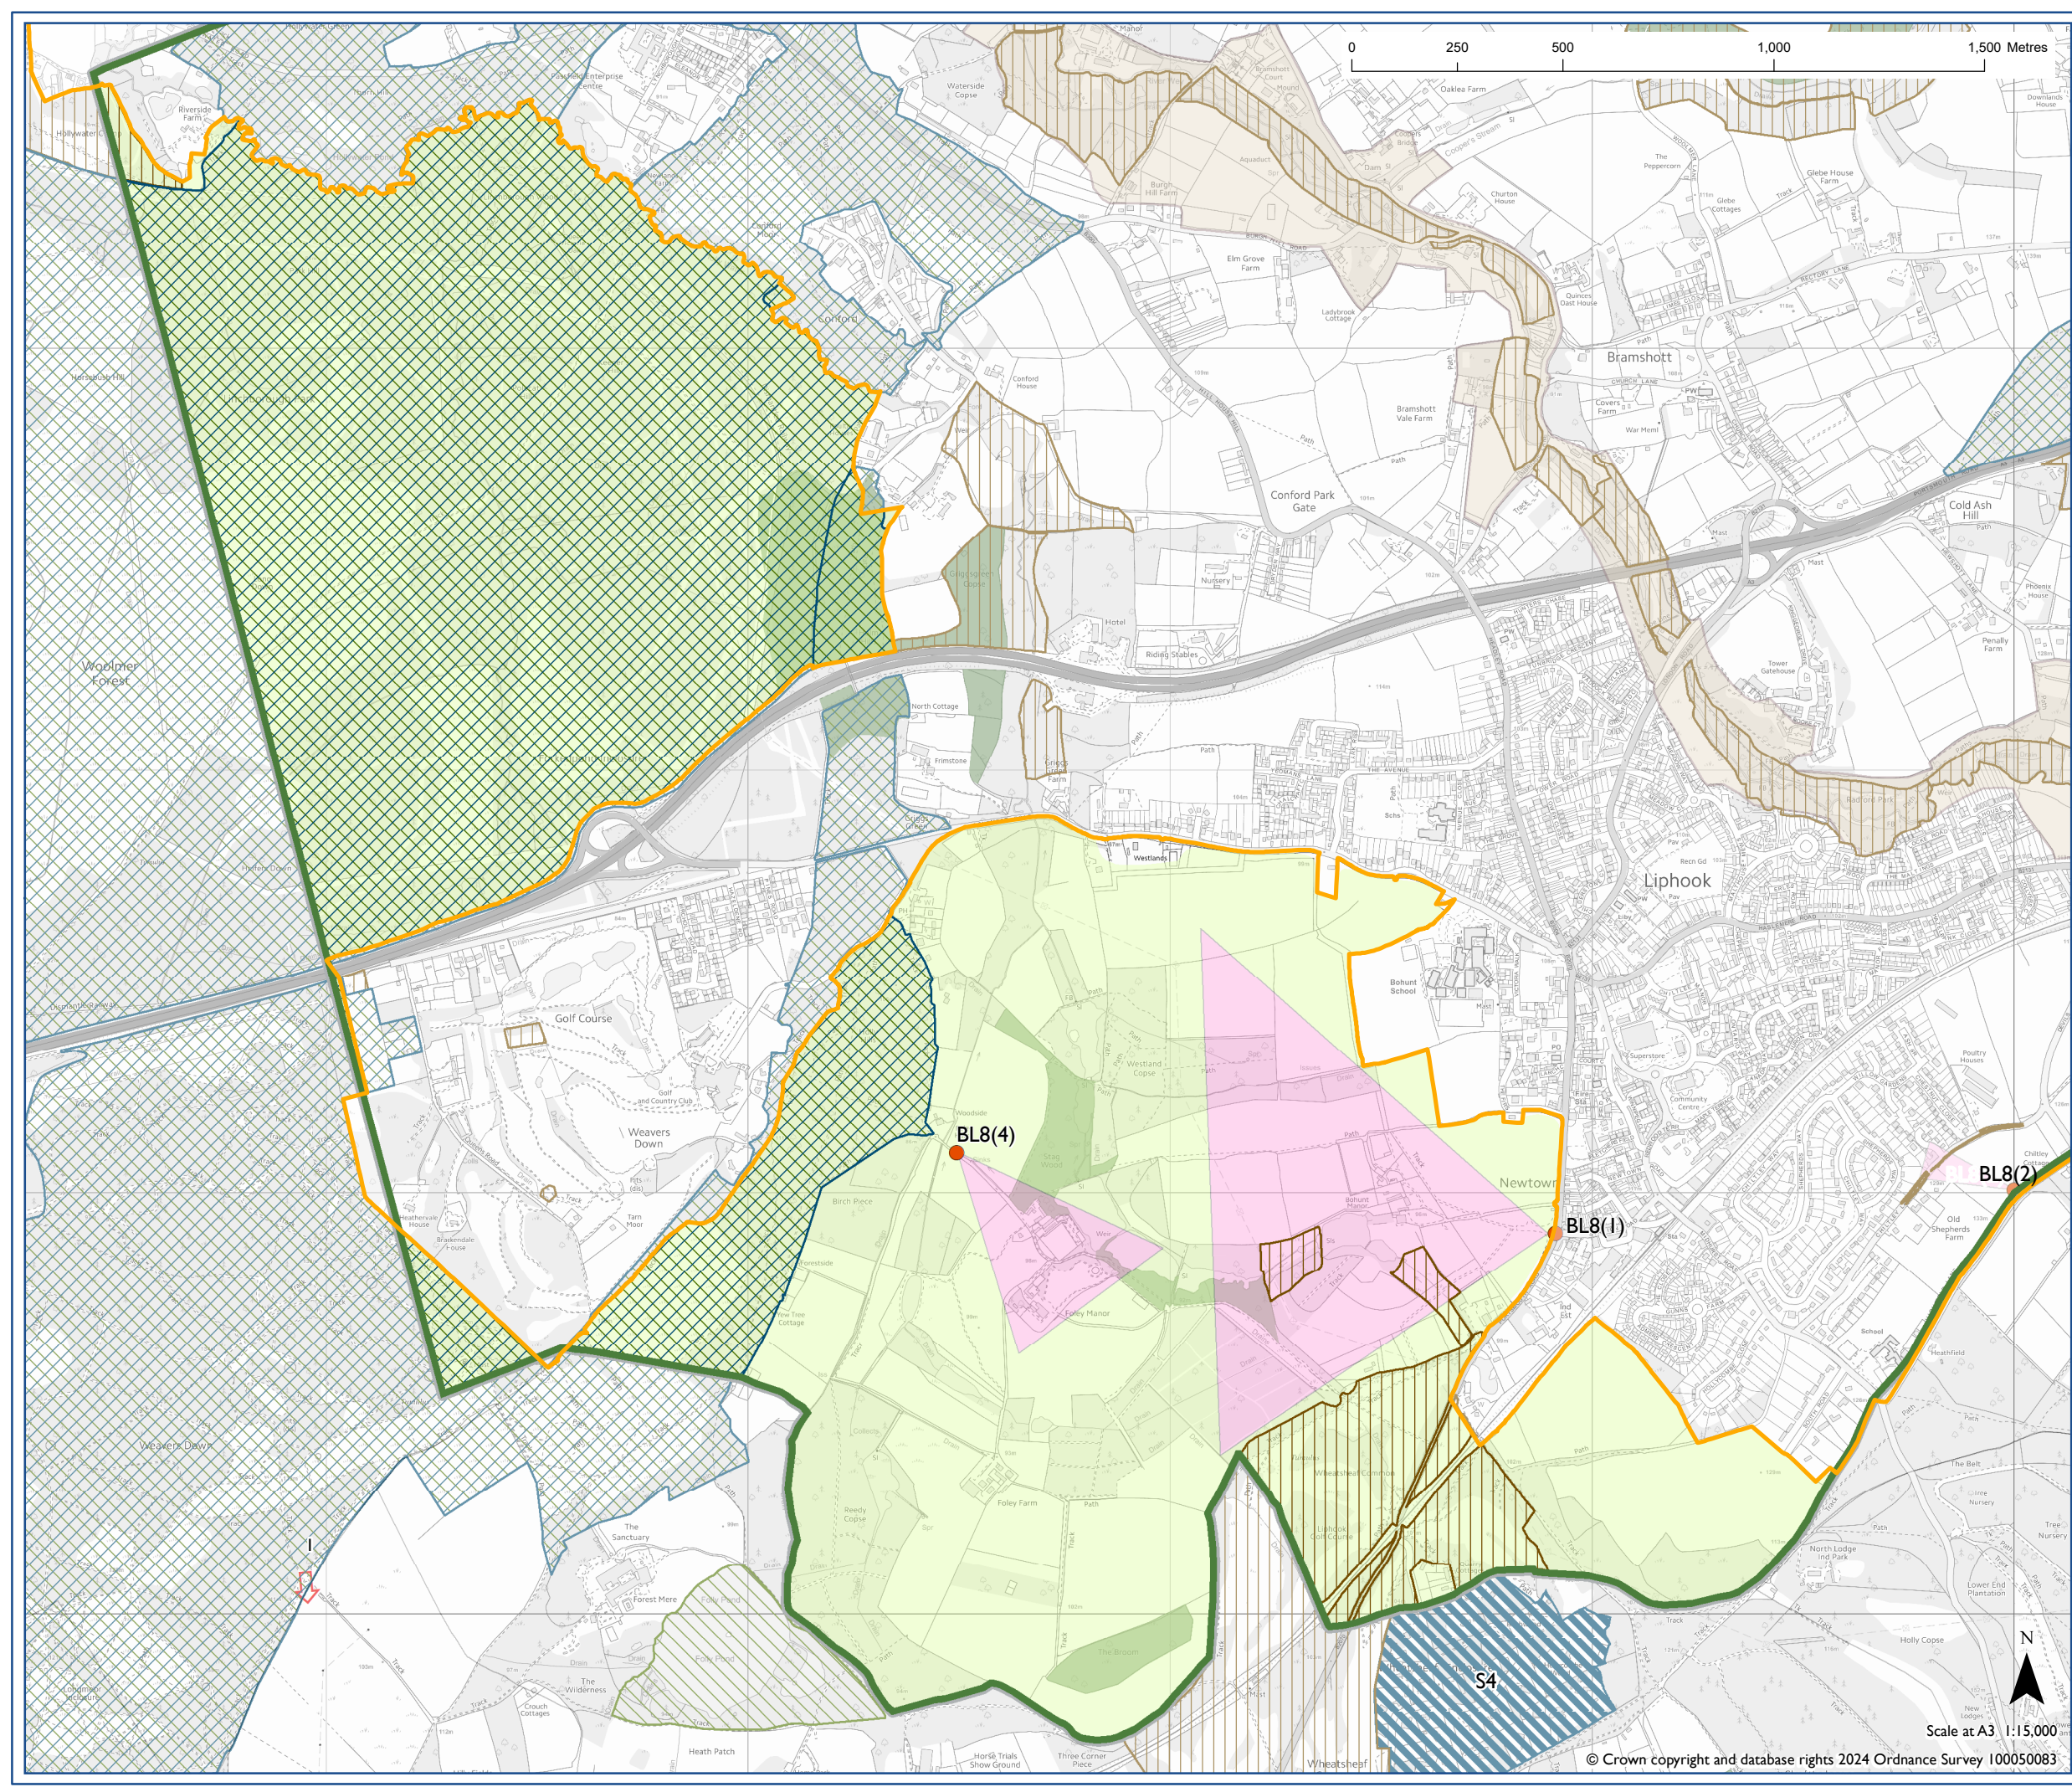

## South Downs Local Plan: Bramshott and Liphook

### Bramshott and Liphook NDP Made TBC

-  NDP Designated Boundary (where shown)
-  NDP Locally Significant View - BL8
-  NDP Locally Significant View - BL8
-  NDP Biodiversity Opportunity Area - BL5
-  Conservation Area SD15
-  International Nature Conservation Designation SD9 (where present)
-  National nature conservation designation SD9 (where present)
-  Local nature conservation designation SD9 (where present)
-  Irreplaceable Habitats SD9(2)(c)
-  SDNPA Boundary

**Map Notes:**  
The areas outside of this NDP Area may be subject to planning policies in other "made" NDPs

Scale at A3 1:15,000