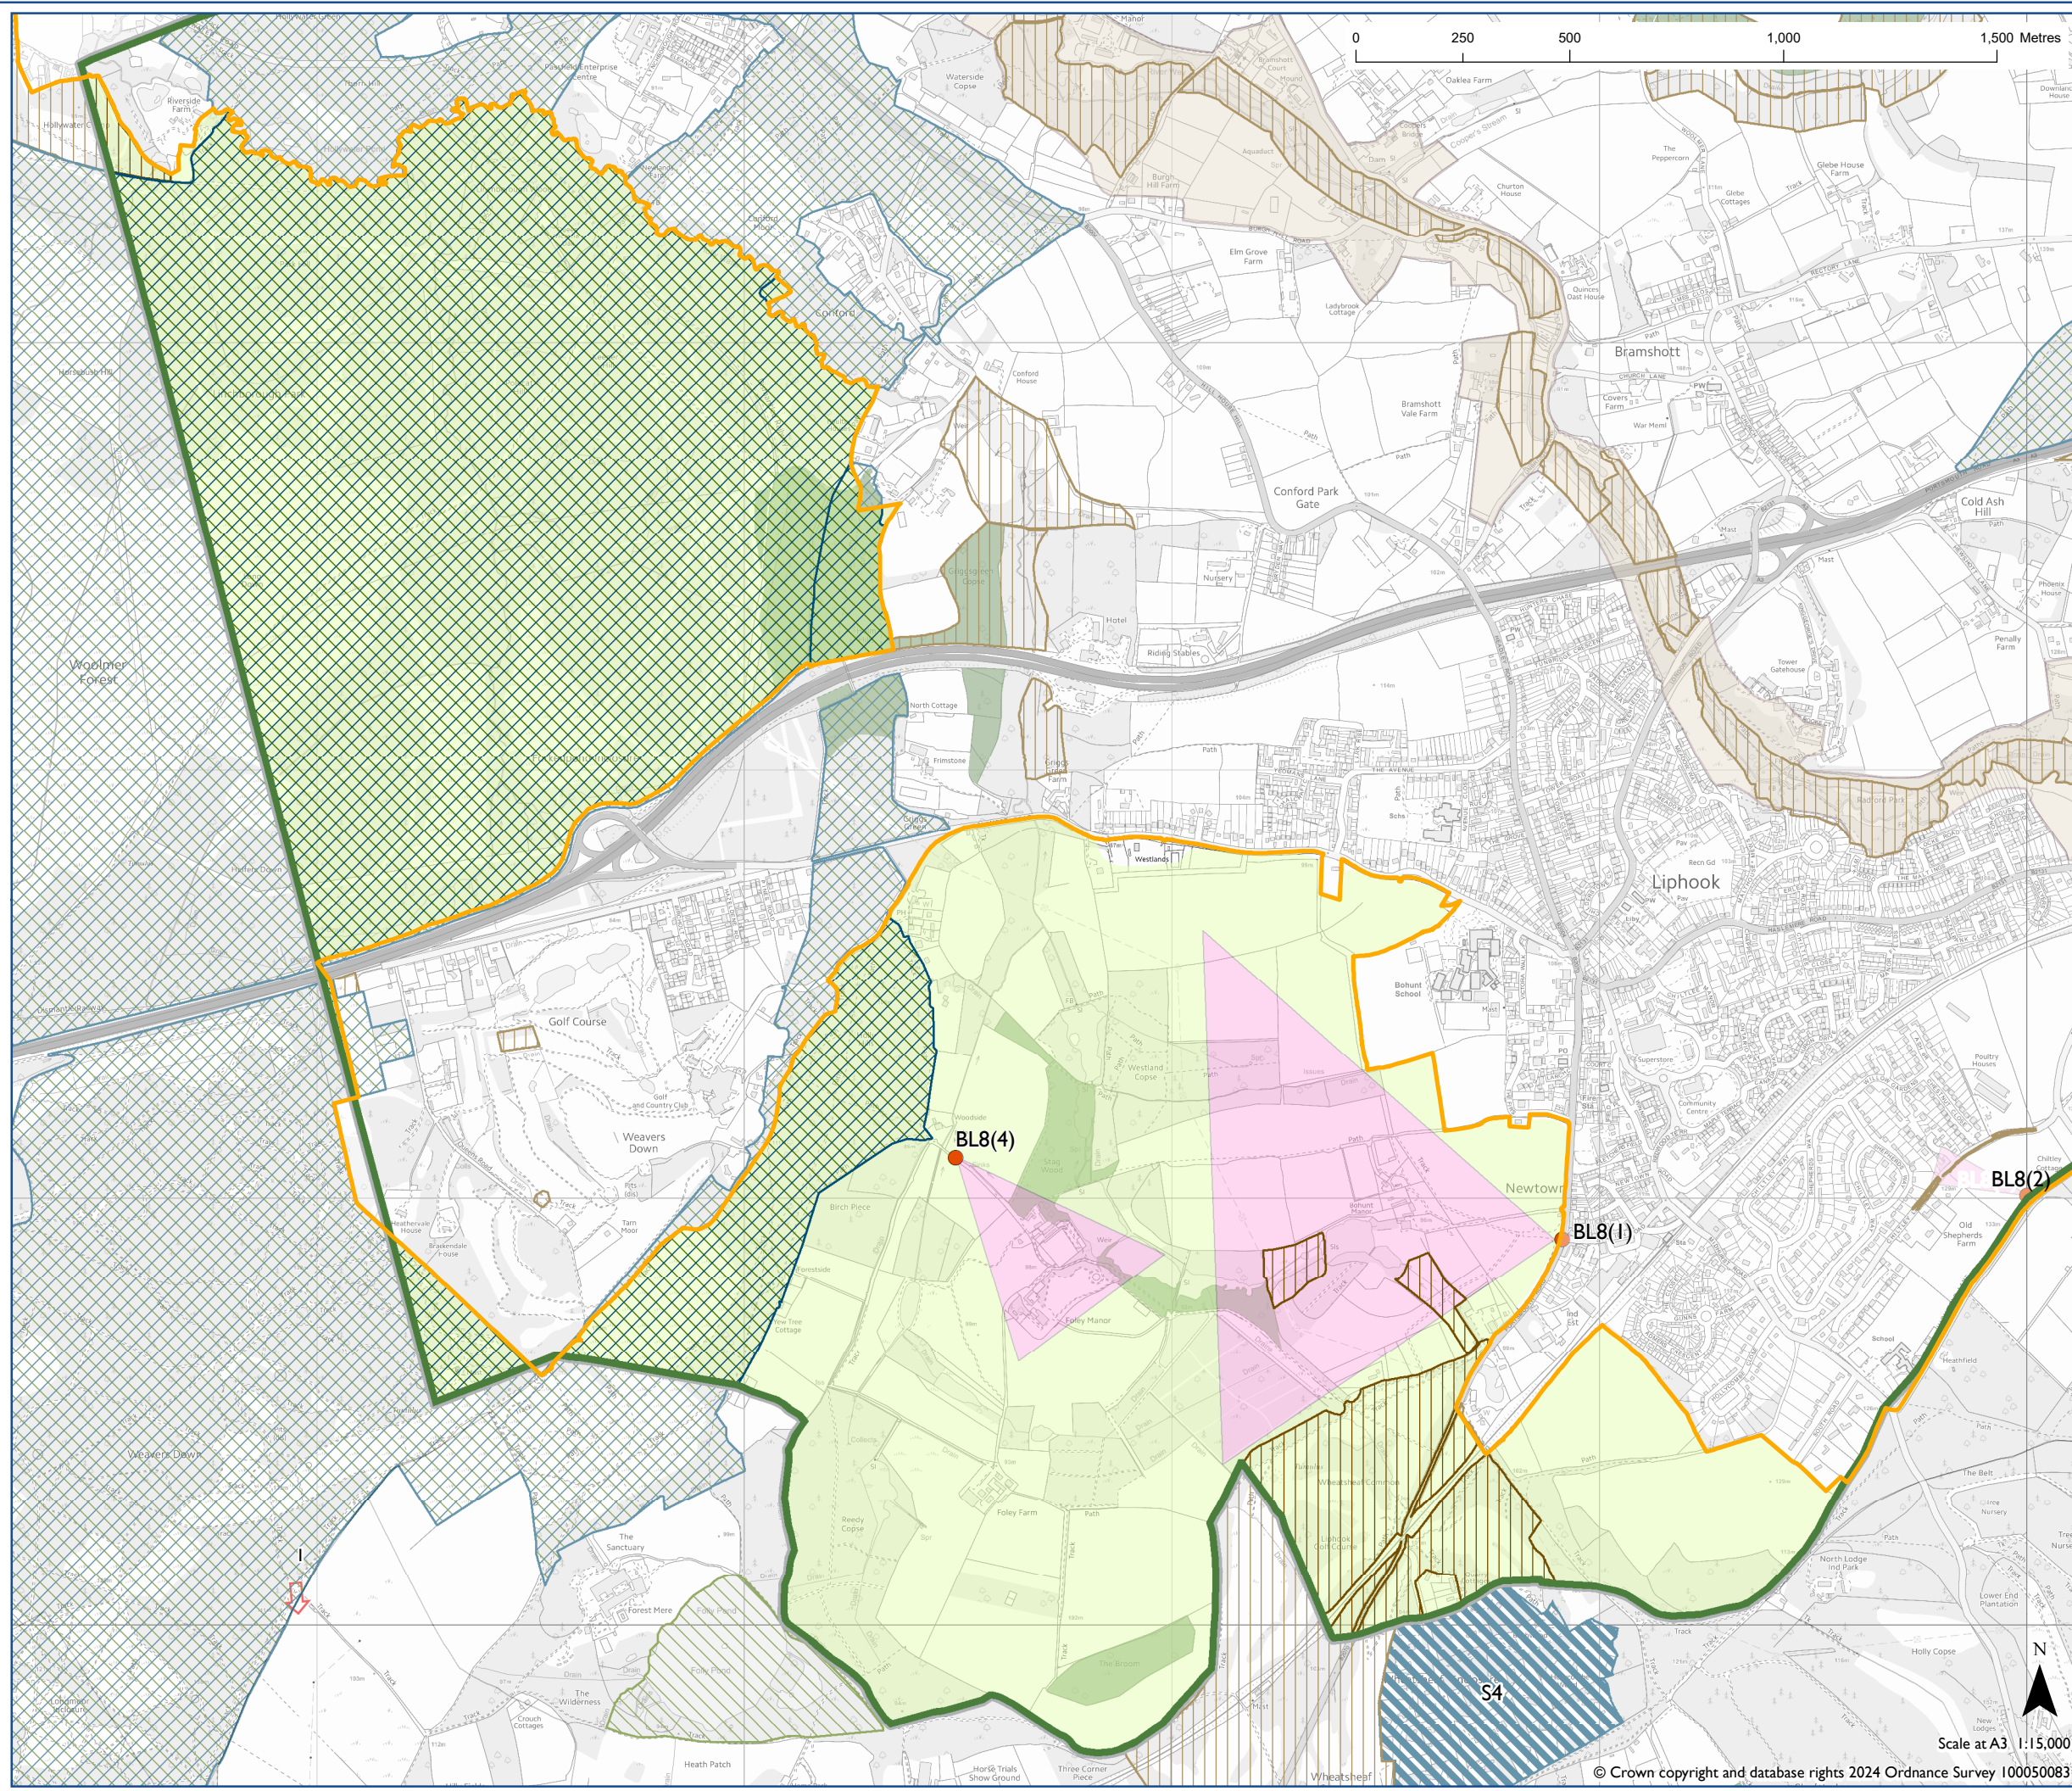

South Downs Local Plan: Bramshott and Liphook

Bramshott and Liphook NDP Made
12 December 2024

-  NDP Designated Boundary (where shown)
-  NDP Locally Significant View - BL8
-  NDP Locally Significant View - BL8
-  NDP Biodiversity Opportunity Area - BL5
-  Conservation Area SD15
-  International Nature Conservation Designation SD9 (where present)
-  National nature conservation designation SD9 (where present)
-  Local nature conservation designation SD9 (where present)
-  Irreplaceable Habitats SD9(2)(c)
-  SDNPA Boundary

Map Notes:
The areas outside of this NDP Area may be subject to planning policies in other "made" NDPs

Scale at A3 1:15,000