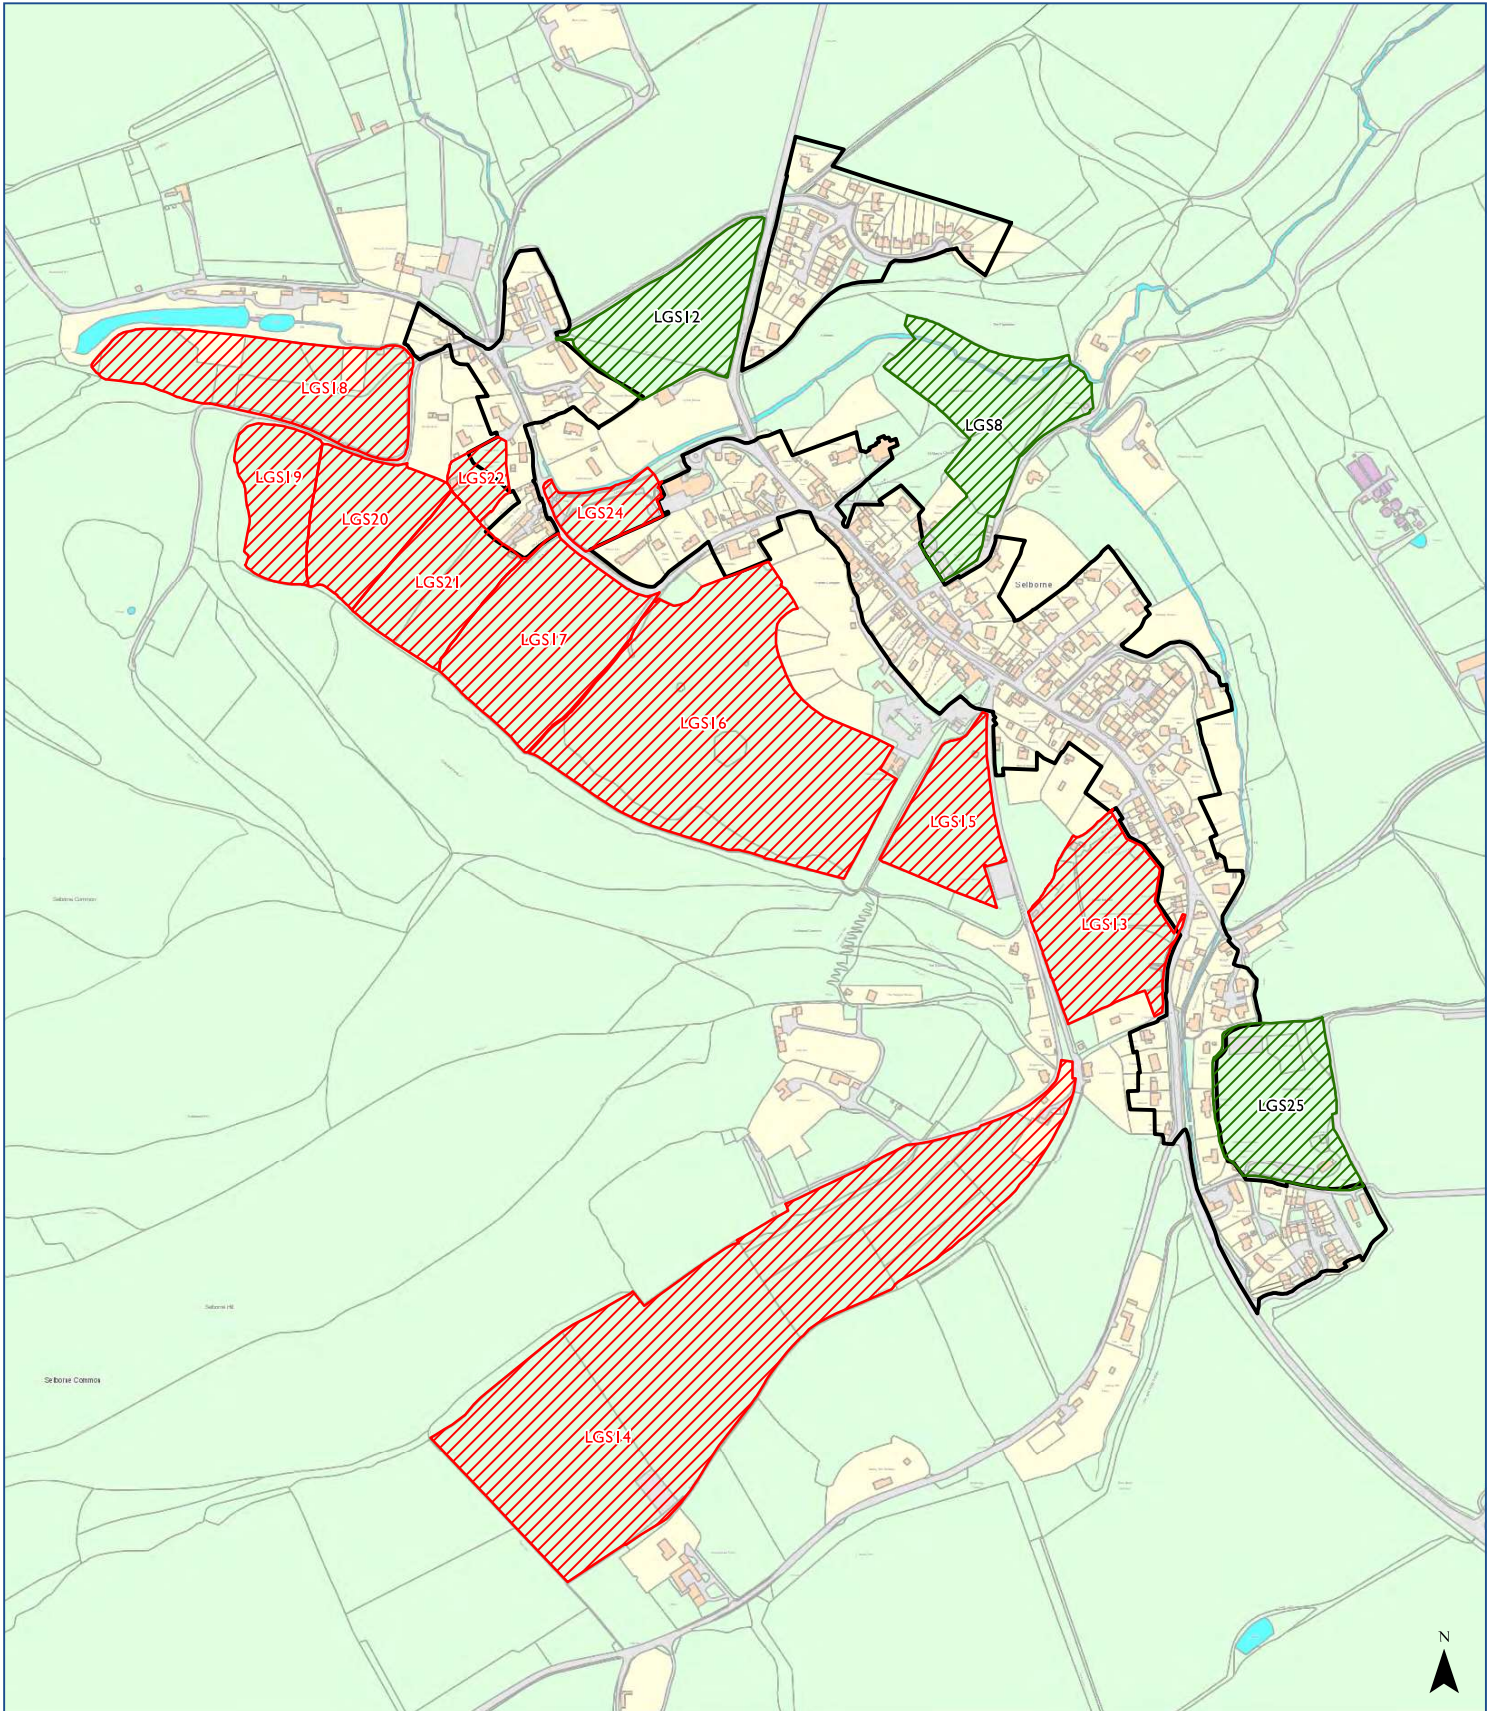

Local Green Space

Selborne

-  LGS Not Designated
-  LGS Designated
-  Settlement Boundary

© Crown copyright and database rights 2017 Ordnance Survey 100050083
Scale at A3 1:5,400