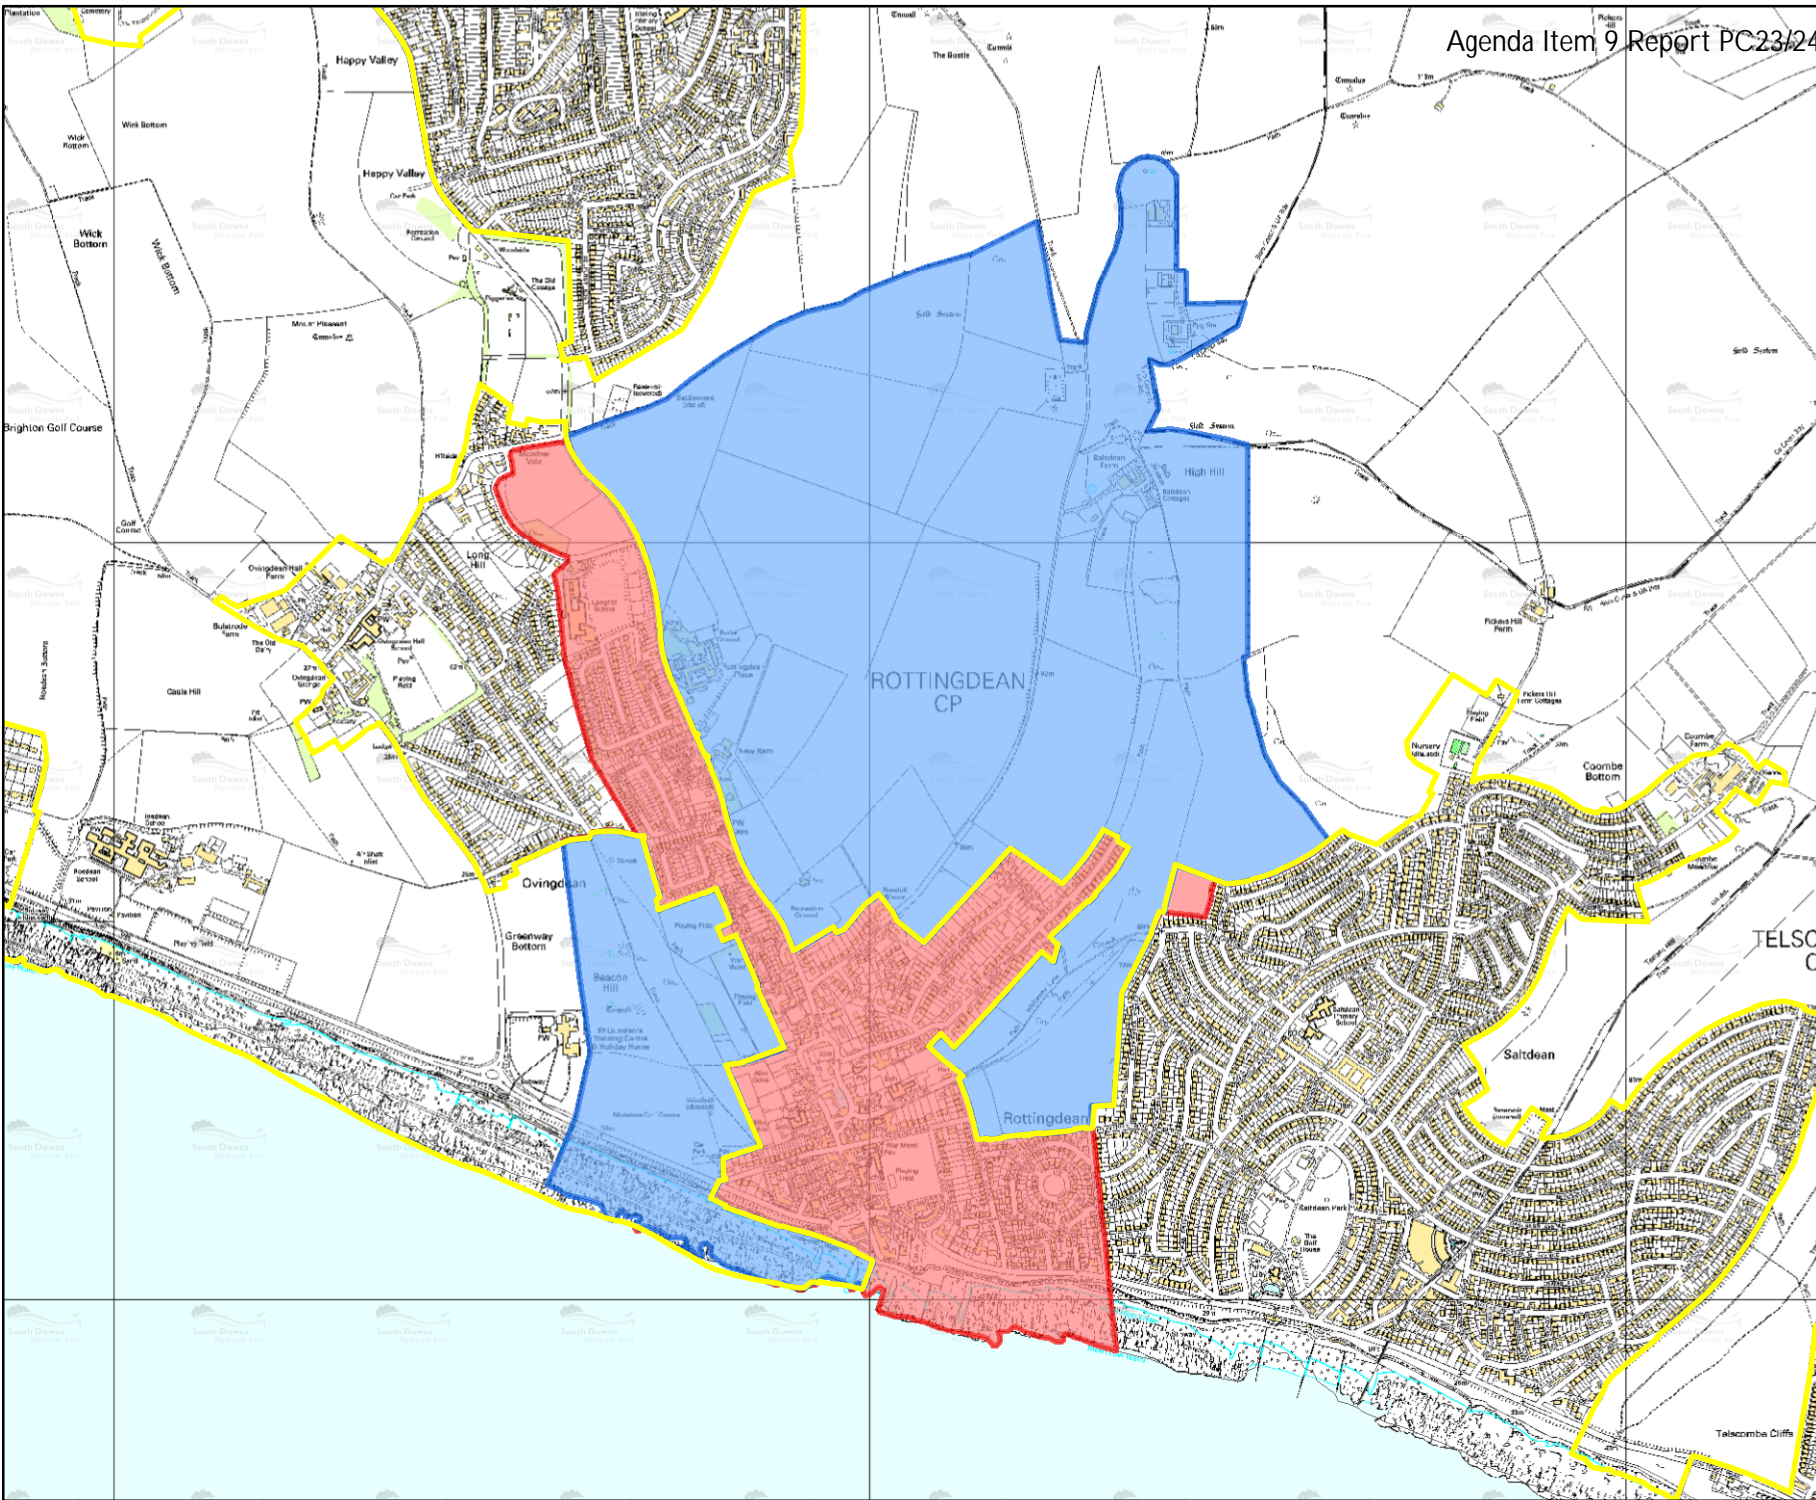

Agenda Item 9 Report PC23/24-27 Appendix 1
**Designated
 Neighbourhood Area:
 Rottingdean**

- KEY**
- South Downs National Park Boundary
 - Designated Neighbourhood Area
 - Within the National Park
 - Outside the National Park - Not Designated by National Park Authority

Scale 1:20,000
 © Crown copyright and database rights
 2013 Ordnance Survey 100050083