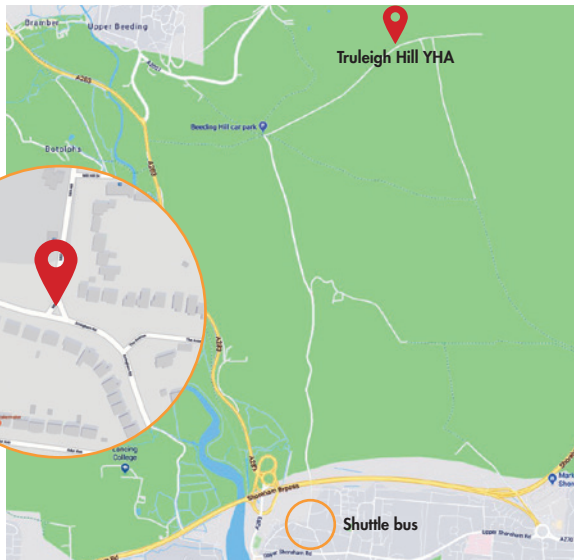

TRULEIGH HILL LANDSCAPE PROJECT COMMUNITY CONSULTATION

- Find out more about **future plans** to enrich and protect this special part of the South Downs National Park.
- Discover more about the **planned improvements at the Truleigh Hill Youth Hostel (YHA)**
- Talk to YHA staff about holidays, school trips, local and national YHA services.
- Sample **delicious refreshments** from the YHA café.
- **FREE nature based and wilderness skills activities** for all the family throughout the afternoon, coordinated by 'So Sussex'
- Meet **RSPB** volunteers and learn about the **local wildlife** species you might spot – from barn owls to chalk hill blue butterflies
- Take a **virtual animated tour of the RAF underground bunker** at Truleigh Hill, giving you a glimpse into the site's history and hidden heritage.
- Complete our online survey and tell us **YOUR** views southdowns.gov.uk/truleigh-hill-landscape-project

FURTHER INFORMATION

Phil Paulo (Community Landscape Project Officer Truleigh Hill)

Email: Phillip.Paulo@southdowns.gov.uk Tel: 01730 819283

FREE Parking available at the YHA.

A **FREE** Shuttle bus will run throughout the afternoon from the junction of **Mill Hill and Erringham Road**, Shoreham by Sea up to Truleigh Hill YHA and back.