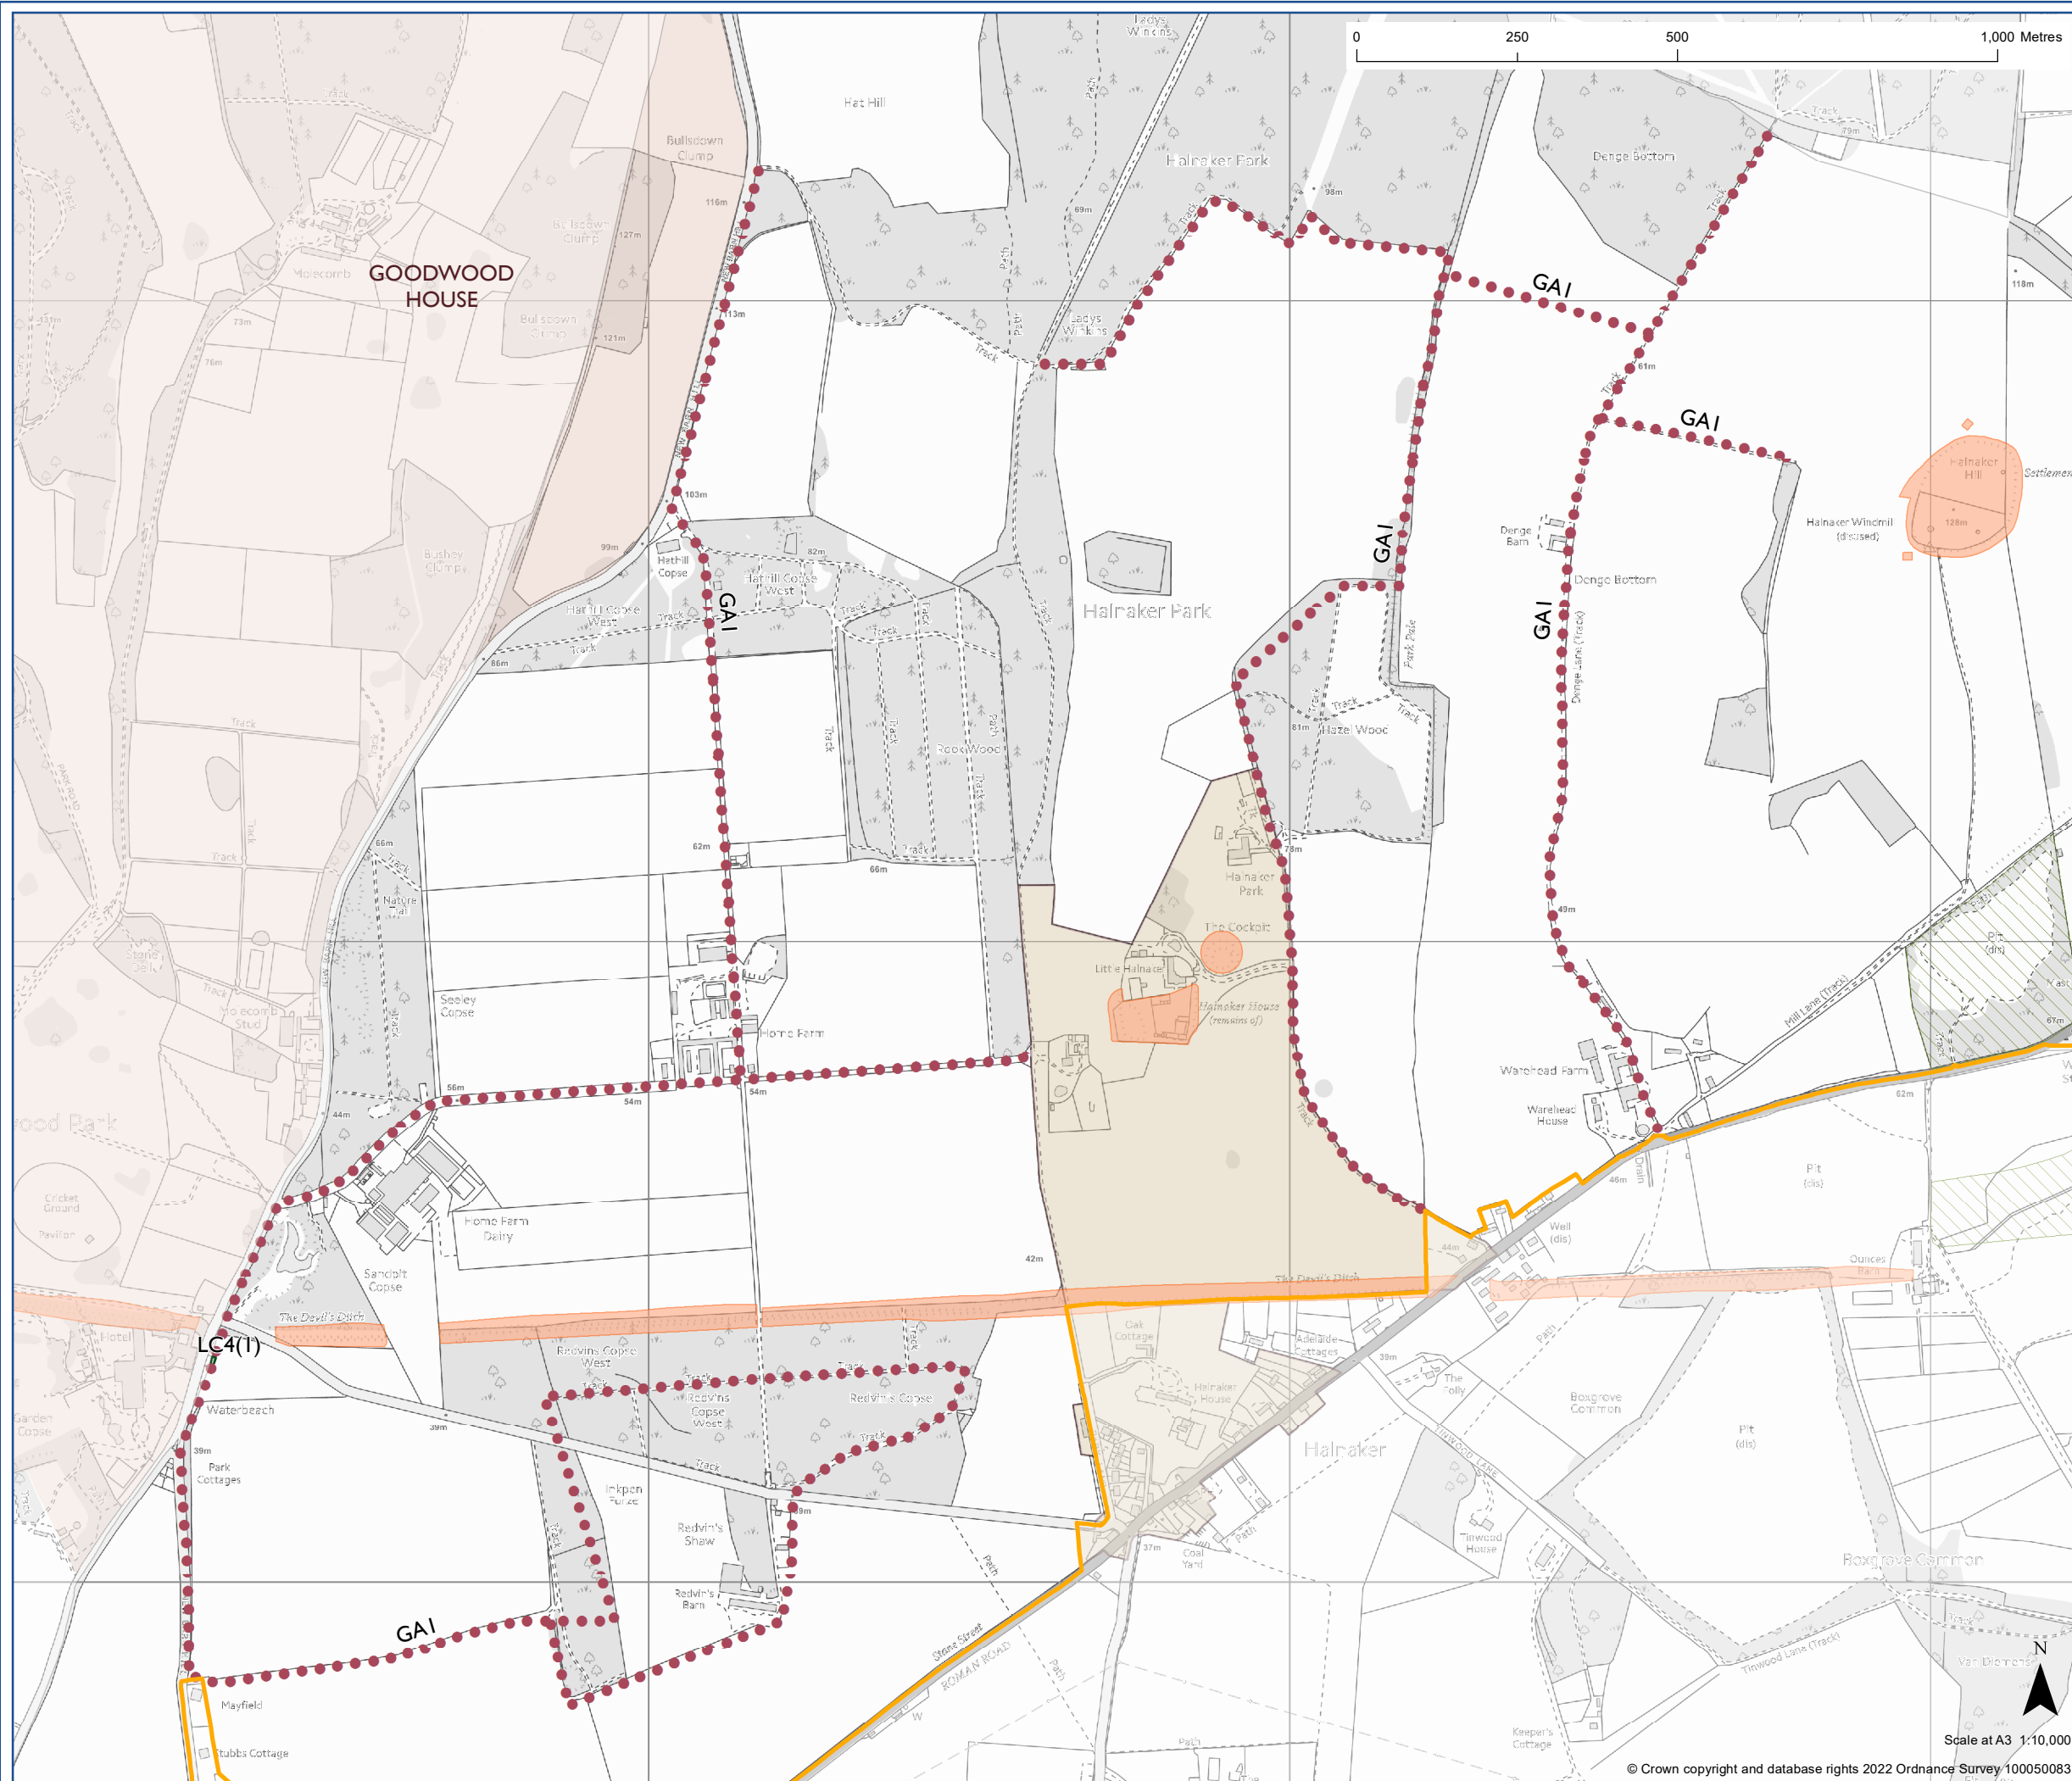

**South Downs Local Plan:
Boxgrove**

Boxgrove NDP Made 10 June 2021

-  NDP Proposed Permissive Path - GAI
-  NDP Local Green Space - LC4
-  Conservation Area SD15
-  Registered Park and Garden SD12
-  International Nature Conservation Designation SD9 (where present)
-  National nature conservation designation SD9 (where present)
-  Local nature conservation designation SD9 (where present)
-  SDNPA Boundary

Map Notes: