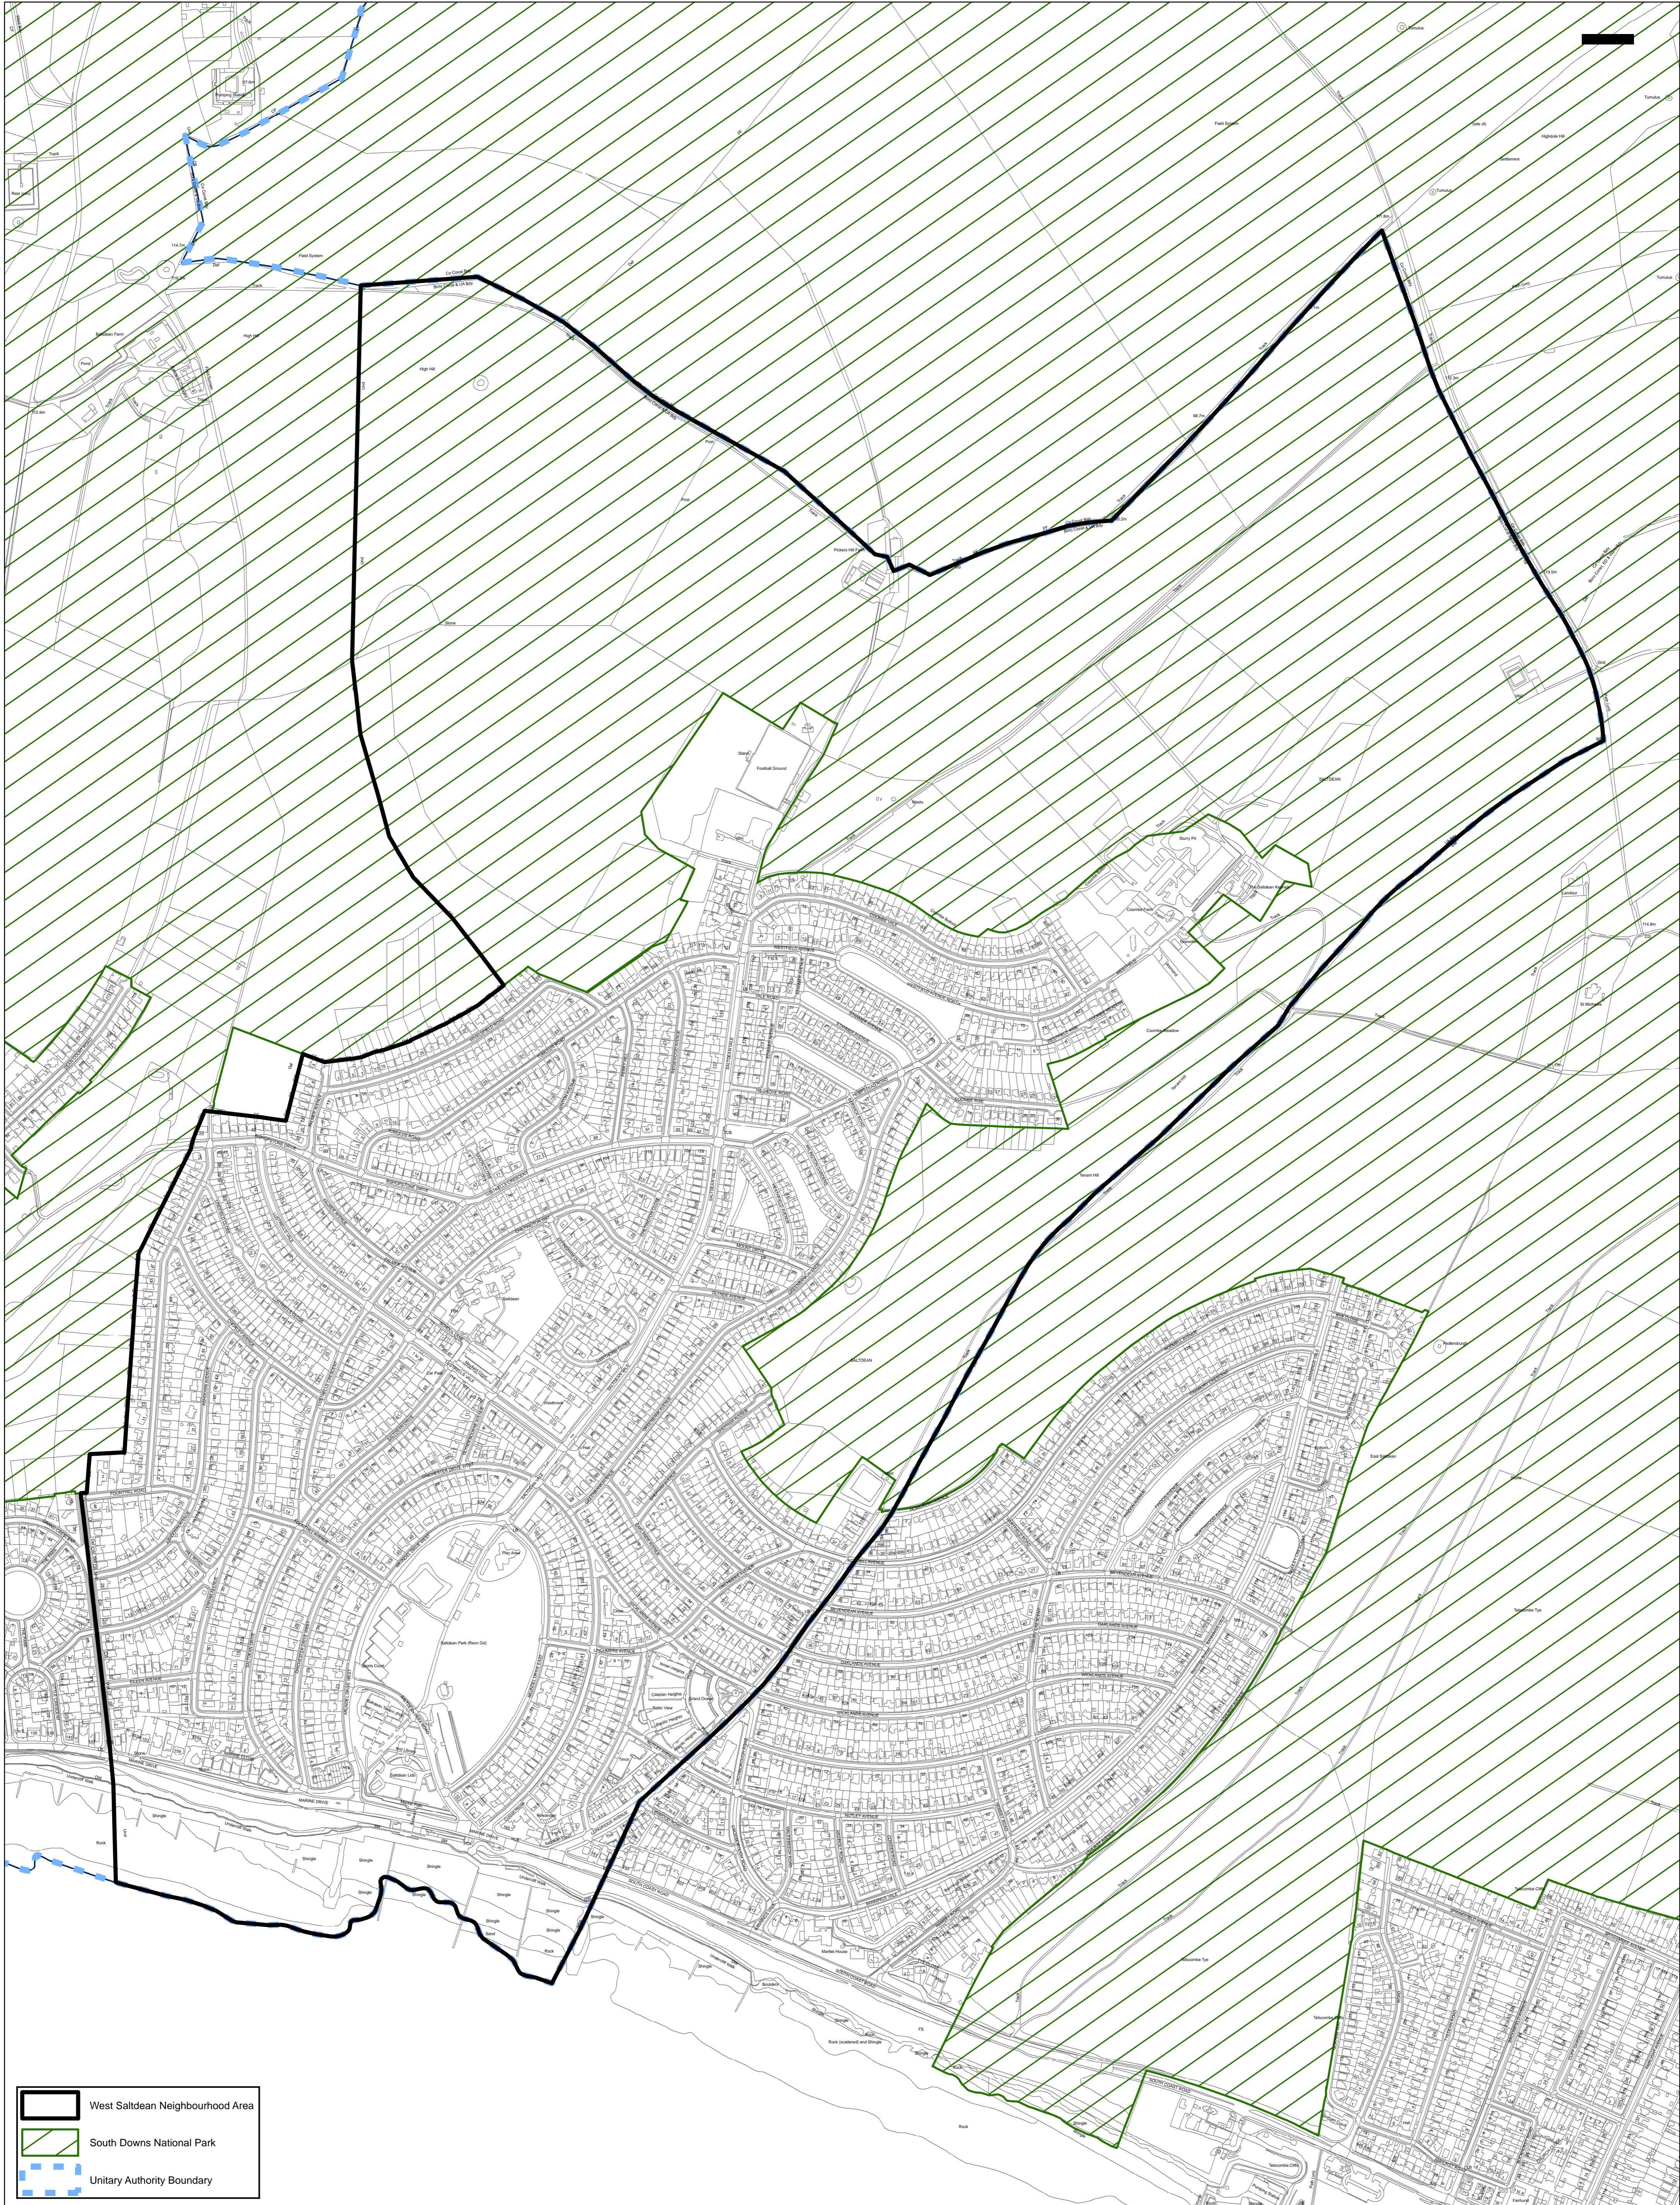

West Saltdean Neighbourhood Area

(A1) Scale: 1:4,382

© Crown Copyright. All rights reserved. Licence: 100020999, Brighton & Hove City Council. 2022.