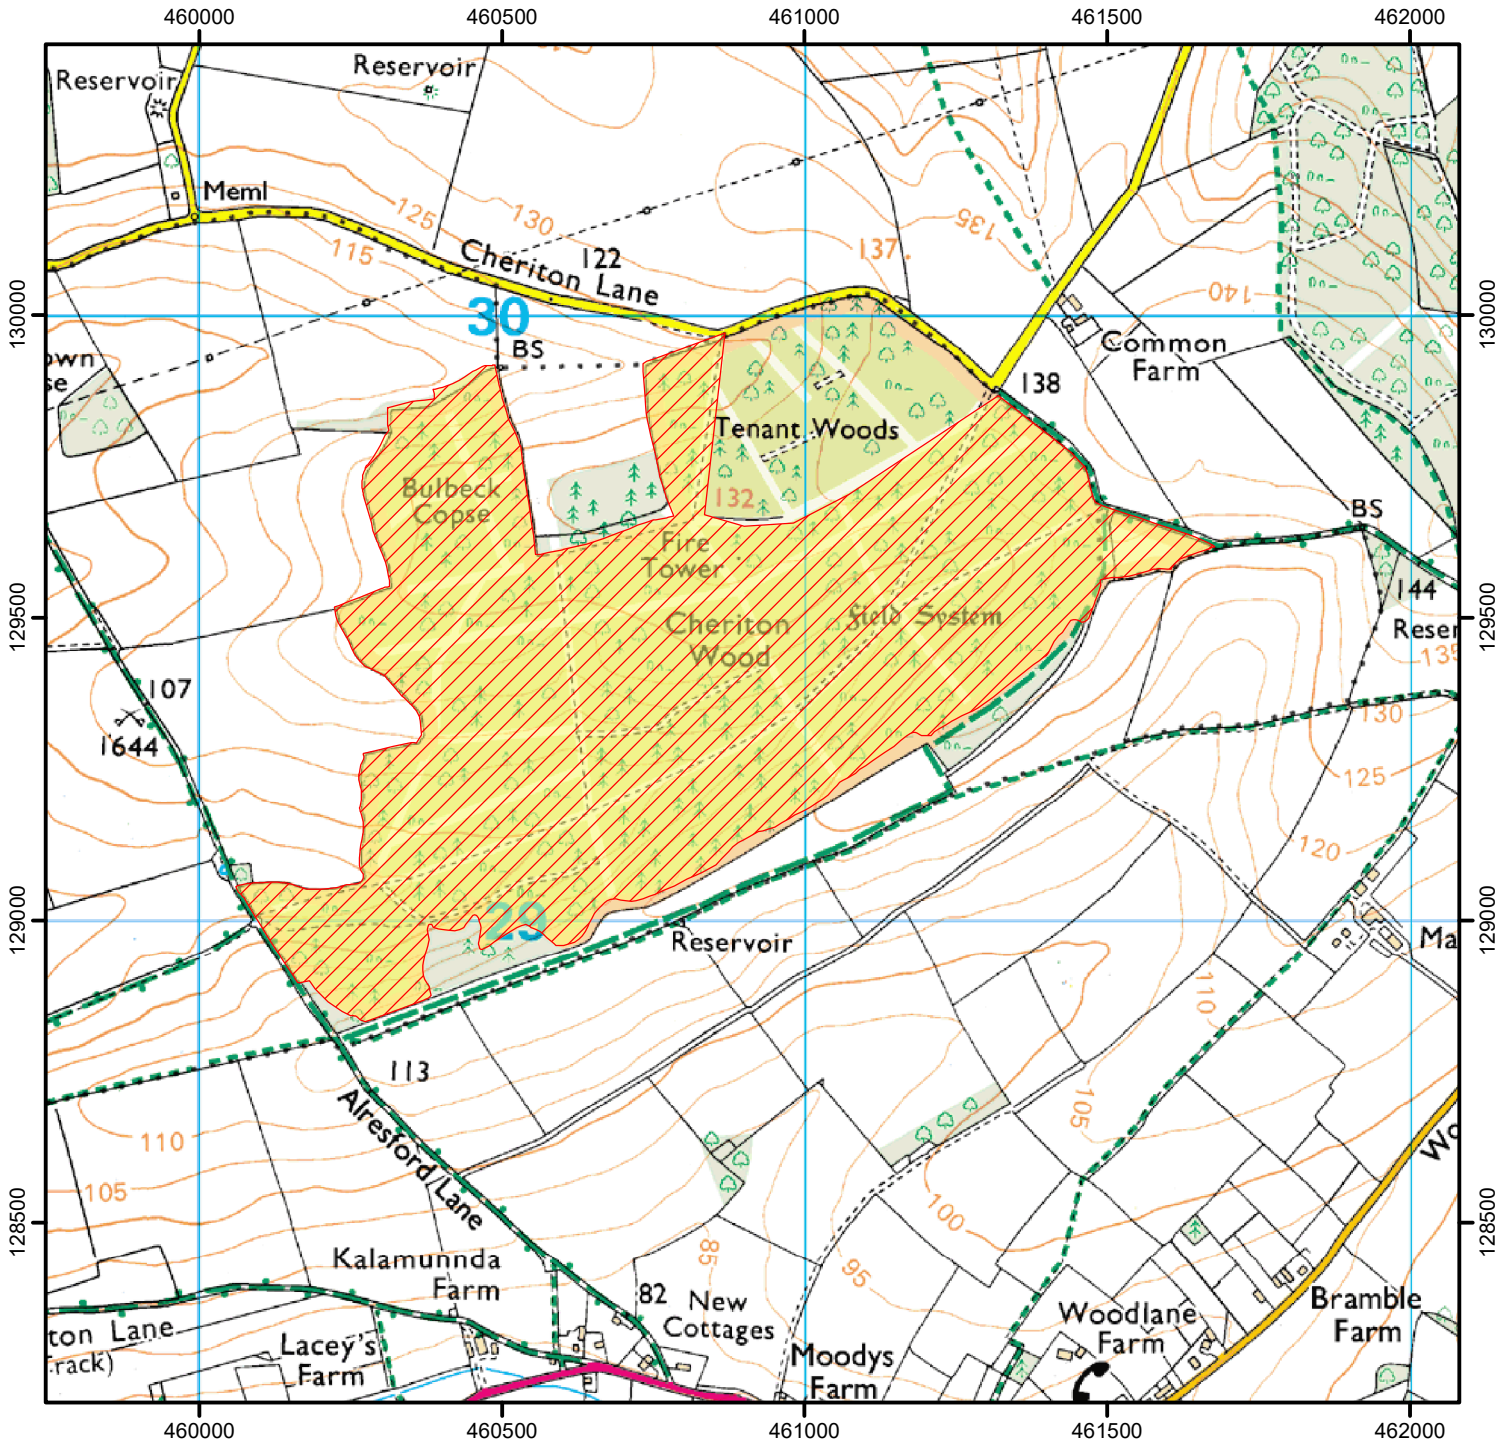

CROW Open Access: Second consultation on review of restriction.

Consultation start date: 08 October 2021

end date: 19 November 2021

Case Number: 2006040060

© Crown Copyright and database right 2021. All rights reserved.
Ordnance Survey Licence number 100022021.

CROW Consultation
CROW Access Land