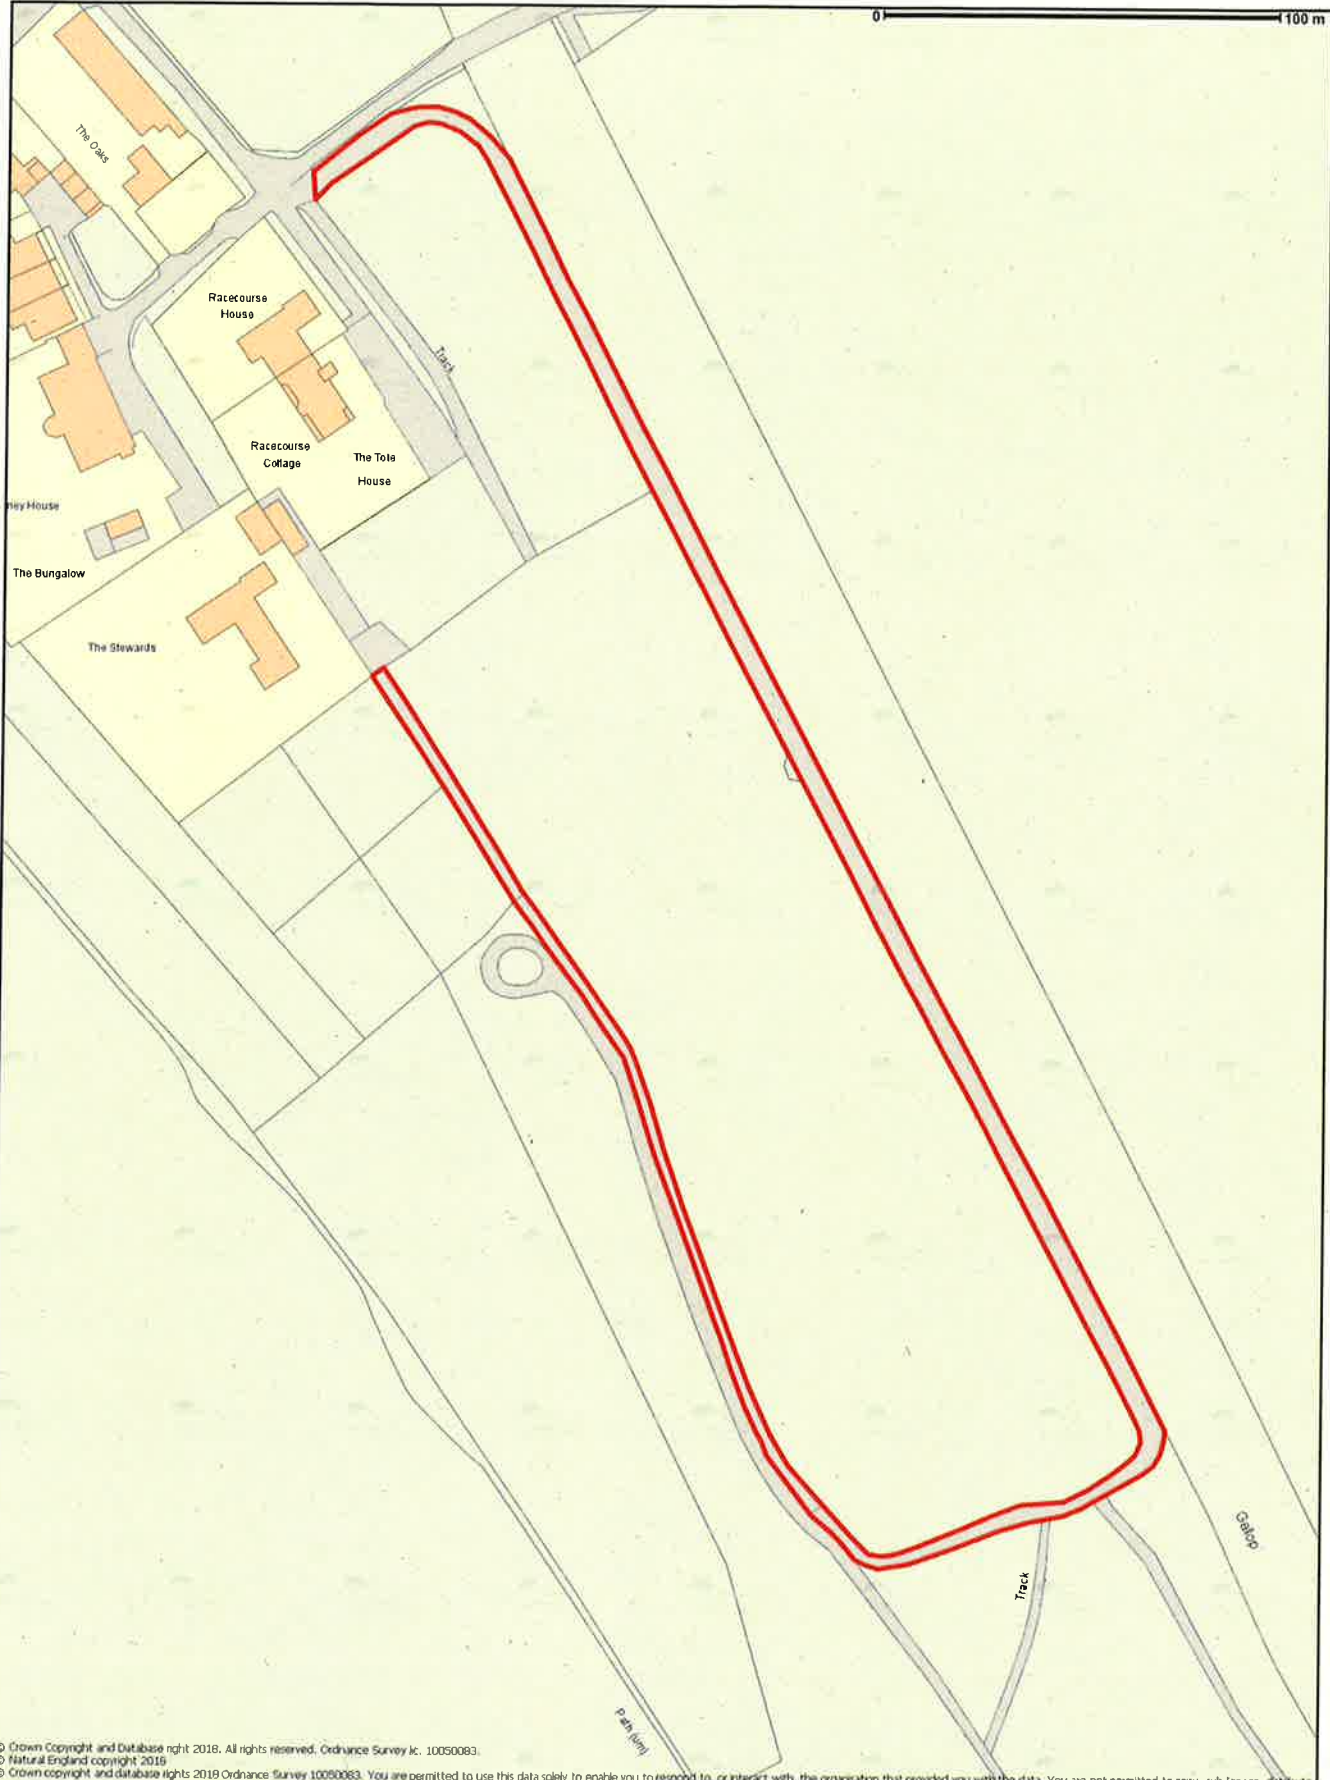

0 100 m

© Crown Copyright and Database right 2018. All rights reserved. Ordnance Survey Lic. 10050083.  
 © Natural England copyright 2019  
 © Crown copyright and database rights 2019 Ordnance Survey 10050083. You are permitted to use this data solely to enable you to respond to, or interact with, the organisation that provided you with the data. You are not permitted to copy, sub-licence, distribute

© Crown copyright and database rights 2019 Ordnance Survey 10050083. You are permitted to use this data solely to enable you to respond to, or interact with, the organisation that provided you with the data. You are not permitted to copy, sub-licence, distribute or sell any of this data to third parties in any form.

**SDNPA Planning Enforcement**

**Enforcement Notice**  
**SDNP/17/00230/OPDEV**

Land at the Tote House, The Motor Road, Old Racecourse, Lewes BN7 1UR