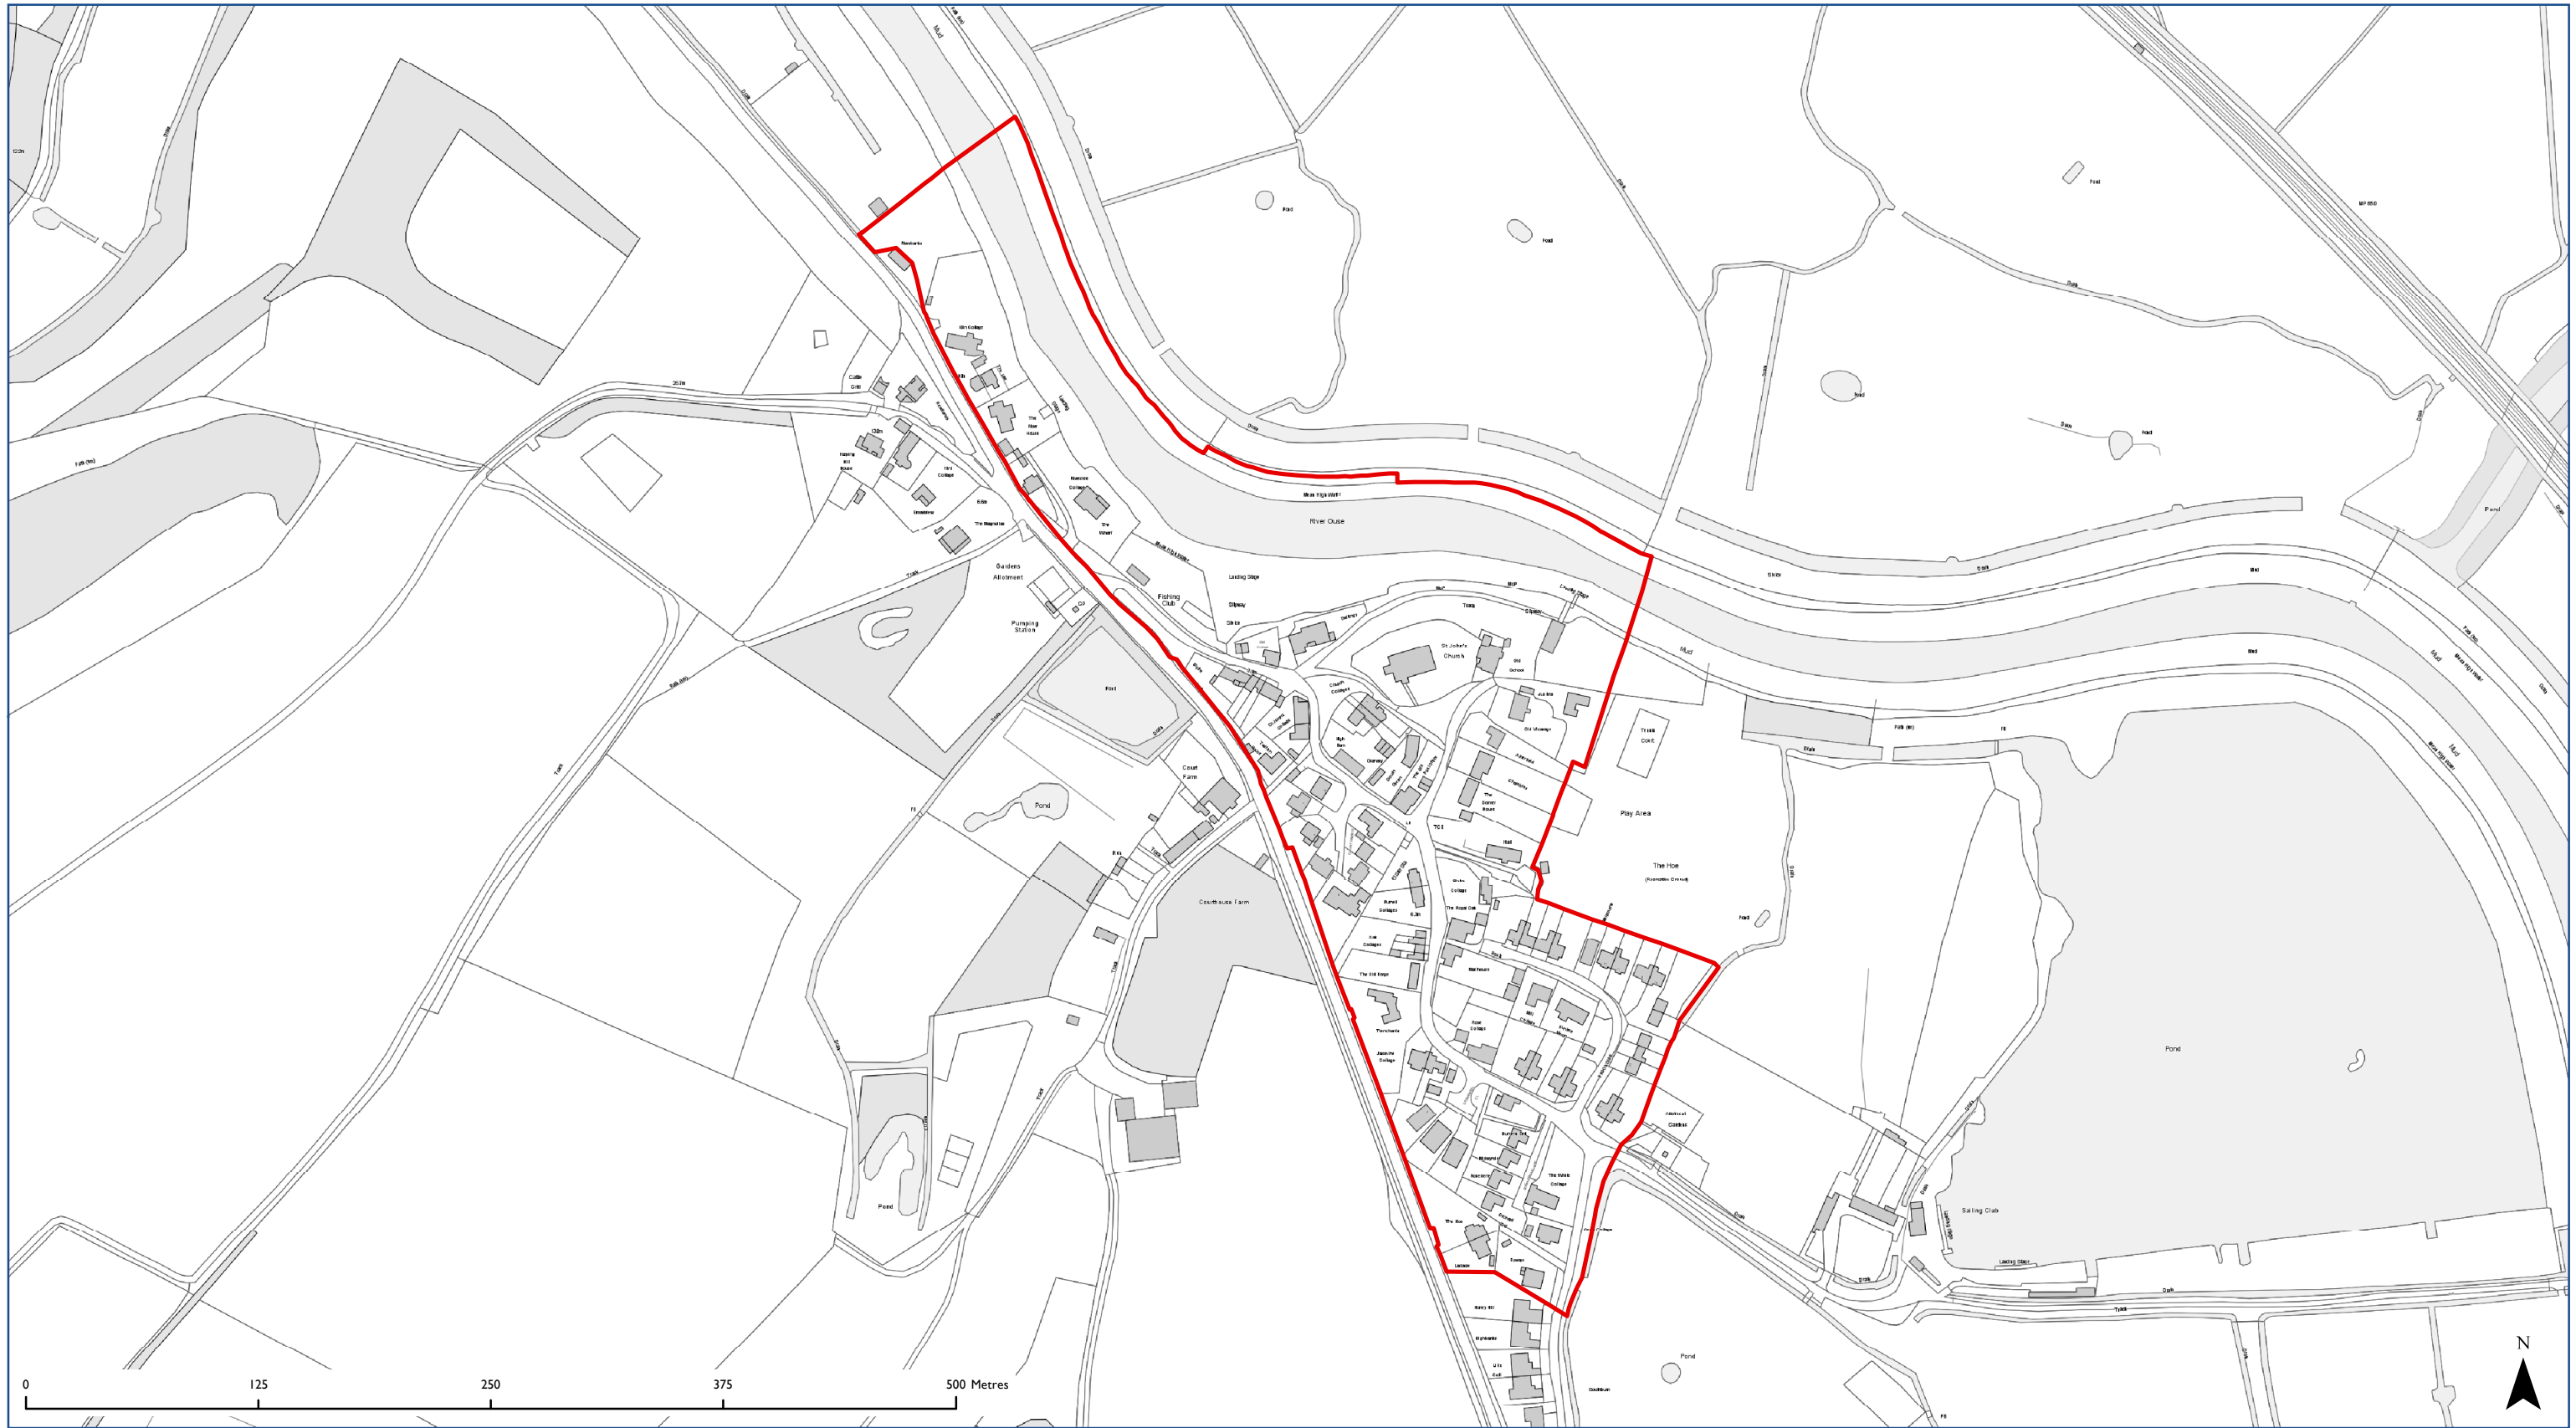

# Piddinghoe Conservation Area

 Conservation Area

0 125 250 375 500 Metres