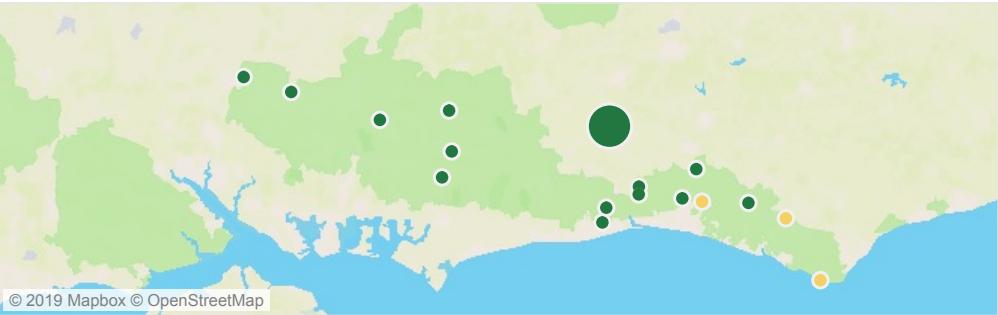

SDNPA Projects in Delivery

Current or Previous RAG status

- current
- previous

RAG Status of Projects

Team Areas

Project RAG status

RAG status project time line

The Inn Crowd	01/10/2018	01/06/2019
Archaeology on the Edge	01/11/2018	01/07/2019
Tracing Inspiration Multimedia ..	01/10/2018	01/07/2019
Truleigh Hill Landscape Project	01/05/2018	01/08/2019
Brighton CHAMP	01/07/2016	01/09/2019
Miles without Stiles	01/09/2018	01/10/2019
Coppicing for Lonlands Wood	01/10/2018	01/11/2019
Cluster Development & Implem..	01/03/2018	01/12/2019
Bringing back the ELMS	01/01/2019	01/01/2020
Watercress and Winterbournes	01/06/2017	01/01/2020
Truleigh Hill Habitat and Access	01/09/2017	01/02/2020
Beqqars Bush Walk For All, Com..	01/05/2018	01/03/2020
Active Access	01/10/2017	01/04/2020
Centurion Way	26/05/2016	01/04/2020
Linking communities	01/10/2013	01/04/2020
Local Sustainable Transport Fu..	06/10/2011	01/04/2020
Heathlands Reunited	01/06/2016	01/05/2020
Stanmer Park 'People and Place..	01/01/2019	01/06/2020
Rampion Monitoring	01/01/2019	01/07/2020
Channel Payments for Ecosyste..	01/09/2017	01/08/2020
Discover England	01/01/2018	01/09/2020
Petersfield Museum	01/10/2018	01/10/2020
Winchester Study	01/12/2018	01/10/2020
Egrets Way- Phase 4	01/11/2019	01/11/2020
Maunder Maps	01/11/2018	01/11/2020
The Bluebell Community Hub	11/03/2019	01/12/2020
Sussex Modern	25/03/2019	01/01/2021
Friends of SDW Gates	20/02/2019	01/05/2021

SDNPA Projects in Delivery

Team Areas

Project Location by TPB

% Completion and % Spend