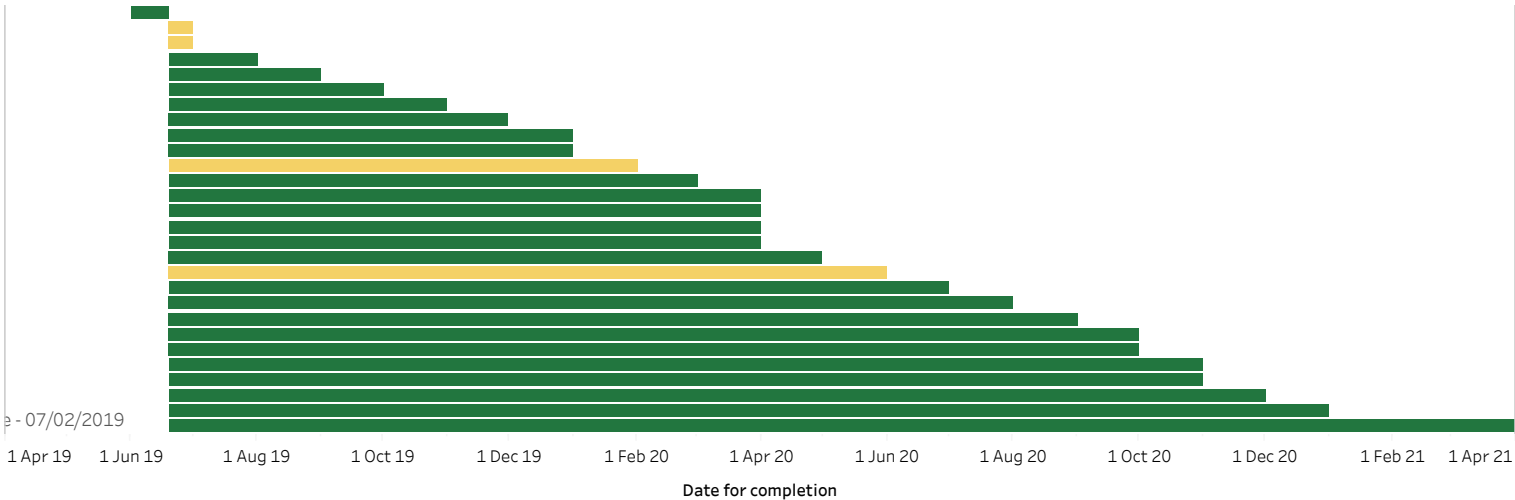

SDNPA Projects in Delivery

Current or Previous RAG status

- current
- previous

RAG Status of Projects

Team Areas

Project RAG status

RAG status project time line

The Inn Crowd	01/10/2018	01/06/2019
Archaeology on the Edge	01/11/2018	01/07/2019
Tracing Inspiration Multimedia ..	01/10/2018	01/07/2019
Truleigh Hill Landscape Project	01/05/2018	01/08/2019
Brighton CHAMP	01/07/2016	01/09/2019
Miles without Stiles	01/09/2018	01/10/2019
Coppicing for Lonlands Wood	01/10/2018	01/11/2019
Cluster Development & Implem..	01/03/2018	01/12/2019
Bringing back the ELMS	01/01/2019	01/01/2020
Watercress and Winterbournes	01/06/2017	01/01/2020
Truleigh Hill Habitat and Access	01/09/2017	01/02/2020
Beqqars Bush Walk For All, Com..	01/05/2018	01/03/2020
Active Access	01/10/2017	01/04/2020
Centurion Way	26/05/2016	01/04/2020
Linking communities	01/10/2013	01/04/2020
Local Sustainable Transport Fu..	06/10/2011	01/04/2020
Heathlands Reunited	01/06/2016	01/05/2020
Stanmer Park 'People and Place..	01/01/2019	01/06/2020
Rampion Monitoring	01/01/2019	01/07/2020
Channel Payments for Ecosyste..	01/09/2017	01/08/2020
Discover England	01/01/2018	01/09/2020
Petersfield Museum	01/10/2018	01/10/2020
Winchester Study	01/12/2018	01/10/2020
Egrets Way- Phase 4	01/11/2019	01/11/2020
Maunder Maps	01/11/2018	01/11/2020
The Bluebell Community Hub	11/03/2019	01/12/2020
Sussex Modern	25/03/2019	01/01/2021
Friends of SDW Gates	20/02/2019	01/05/2021