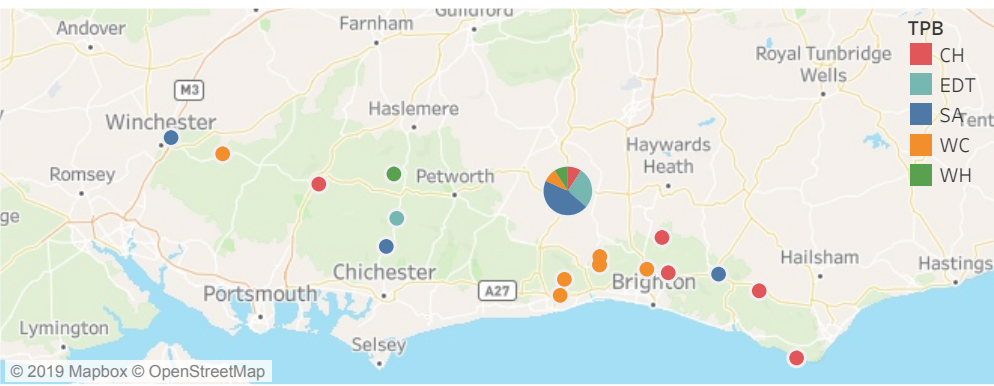

SDNPA Projects in Delivery

Current or Previous RAG status

- current
- previous

RAG Status of Projects

Team Areas

Project RAG status

RAG status project time line

The Inn Crowd	01/10/2018	01/06/2019
Archaeology on the Edge	01/11/2018	01/07/2019
Tracing Inspiration Multimedia ..	01/10/2018	01/07/2019
Truleigh Hill Landscape Project	01/05/2018	01/08/2019
Brighton CHAMP	01/07/2016	01/09/2019
Miles without Stiles	01/09/2018	01/10/2019
Coppicing for Lonlands Wood	01/10/2018	01/11/2019
Cluster Development & Implem..	01/03/2018	01/12/2019
Bringing back the ELMS	01/01/2019	01/01/2020
Watercress and Winterbournes	01/06/2017	01/01/2020
Truleigh Hill Habitat and Access	01/09/2017	01/02/2020
Beqqars Bush Walk For All, Com..	01/05/2018	01/03/2020
Active Access	01/10/2017	01/04/2020
Centurion Way	26/05/2016	01/04/2020
Linking communities	01/10/2013	01/04/2020
Local Sustainable Transport Fu..	06/10/2011	01/04/2020
Heathlands Reunited	01/06/2016	01/05/2020
Stanmer Park 'People and Place..	01/01/2019	01/06/2020
Rampion Monitoring	01/01/2019	01/07/2020
Channel Payments for Ecosyste..	01/09/2017	01/08/2020
Discover England	01/01/2018	01/09/2020
Petersfield Museum	01/10/2018	01/10/2020
Winchester Study	01/12/2018	01/10/2020
Egrets Way- Phase 4	01/11/2019	01/11/2020
Maunder Maps	01/11/2018	01/11/2020
The Bluebell Community Hub	11/03/2019	01/12/2020
Sussex Modern	25/03/2019	01/01/2021
Friends of SDW Gates	20/02/2019	01/05/2021

SDNPA Projects in Delivery

Team Areas

Project Location by TPB

% Completion and % Spend