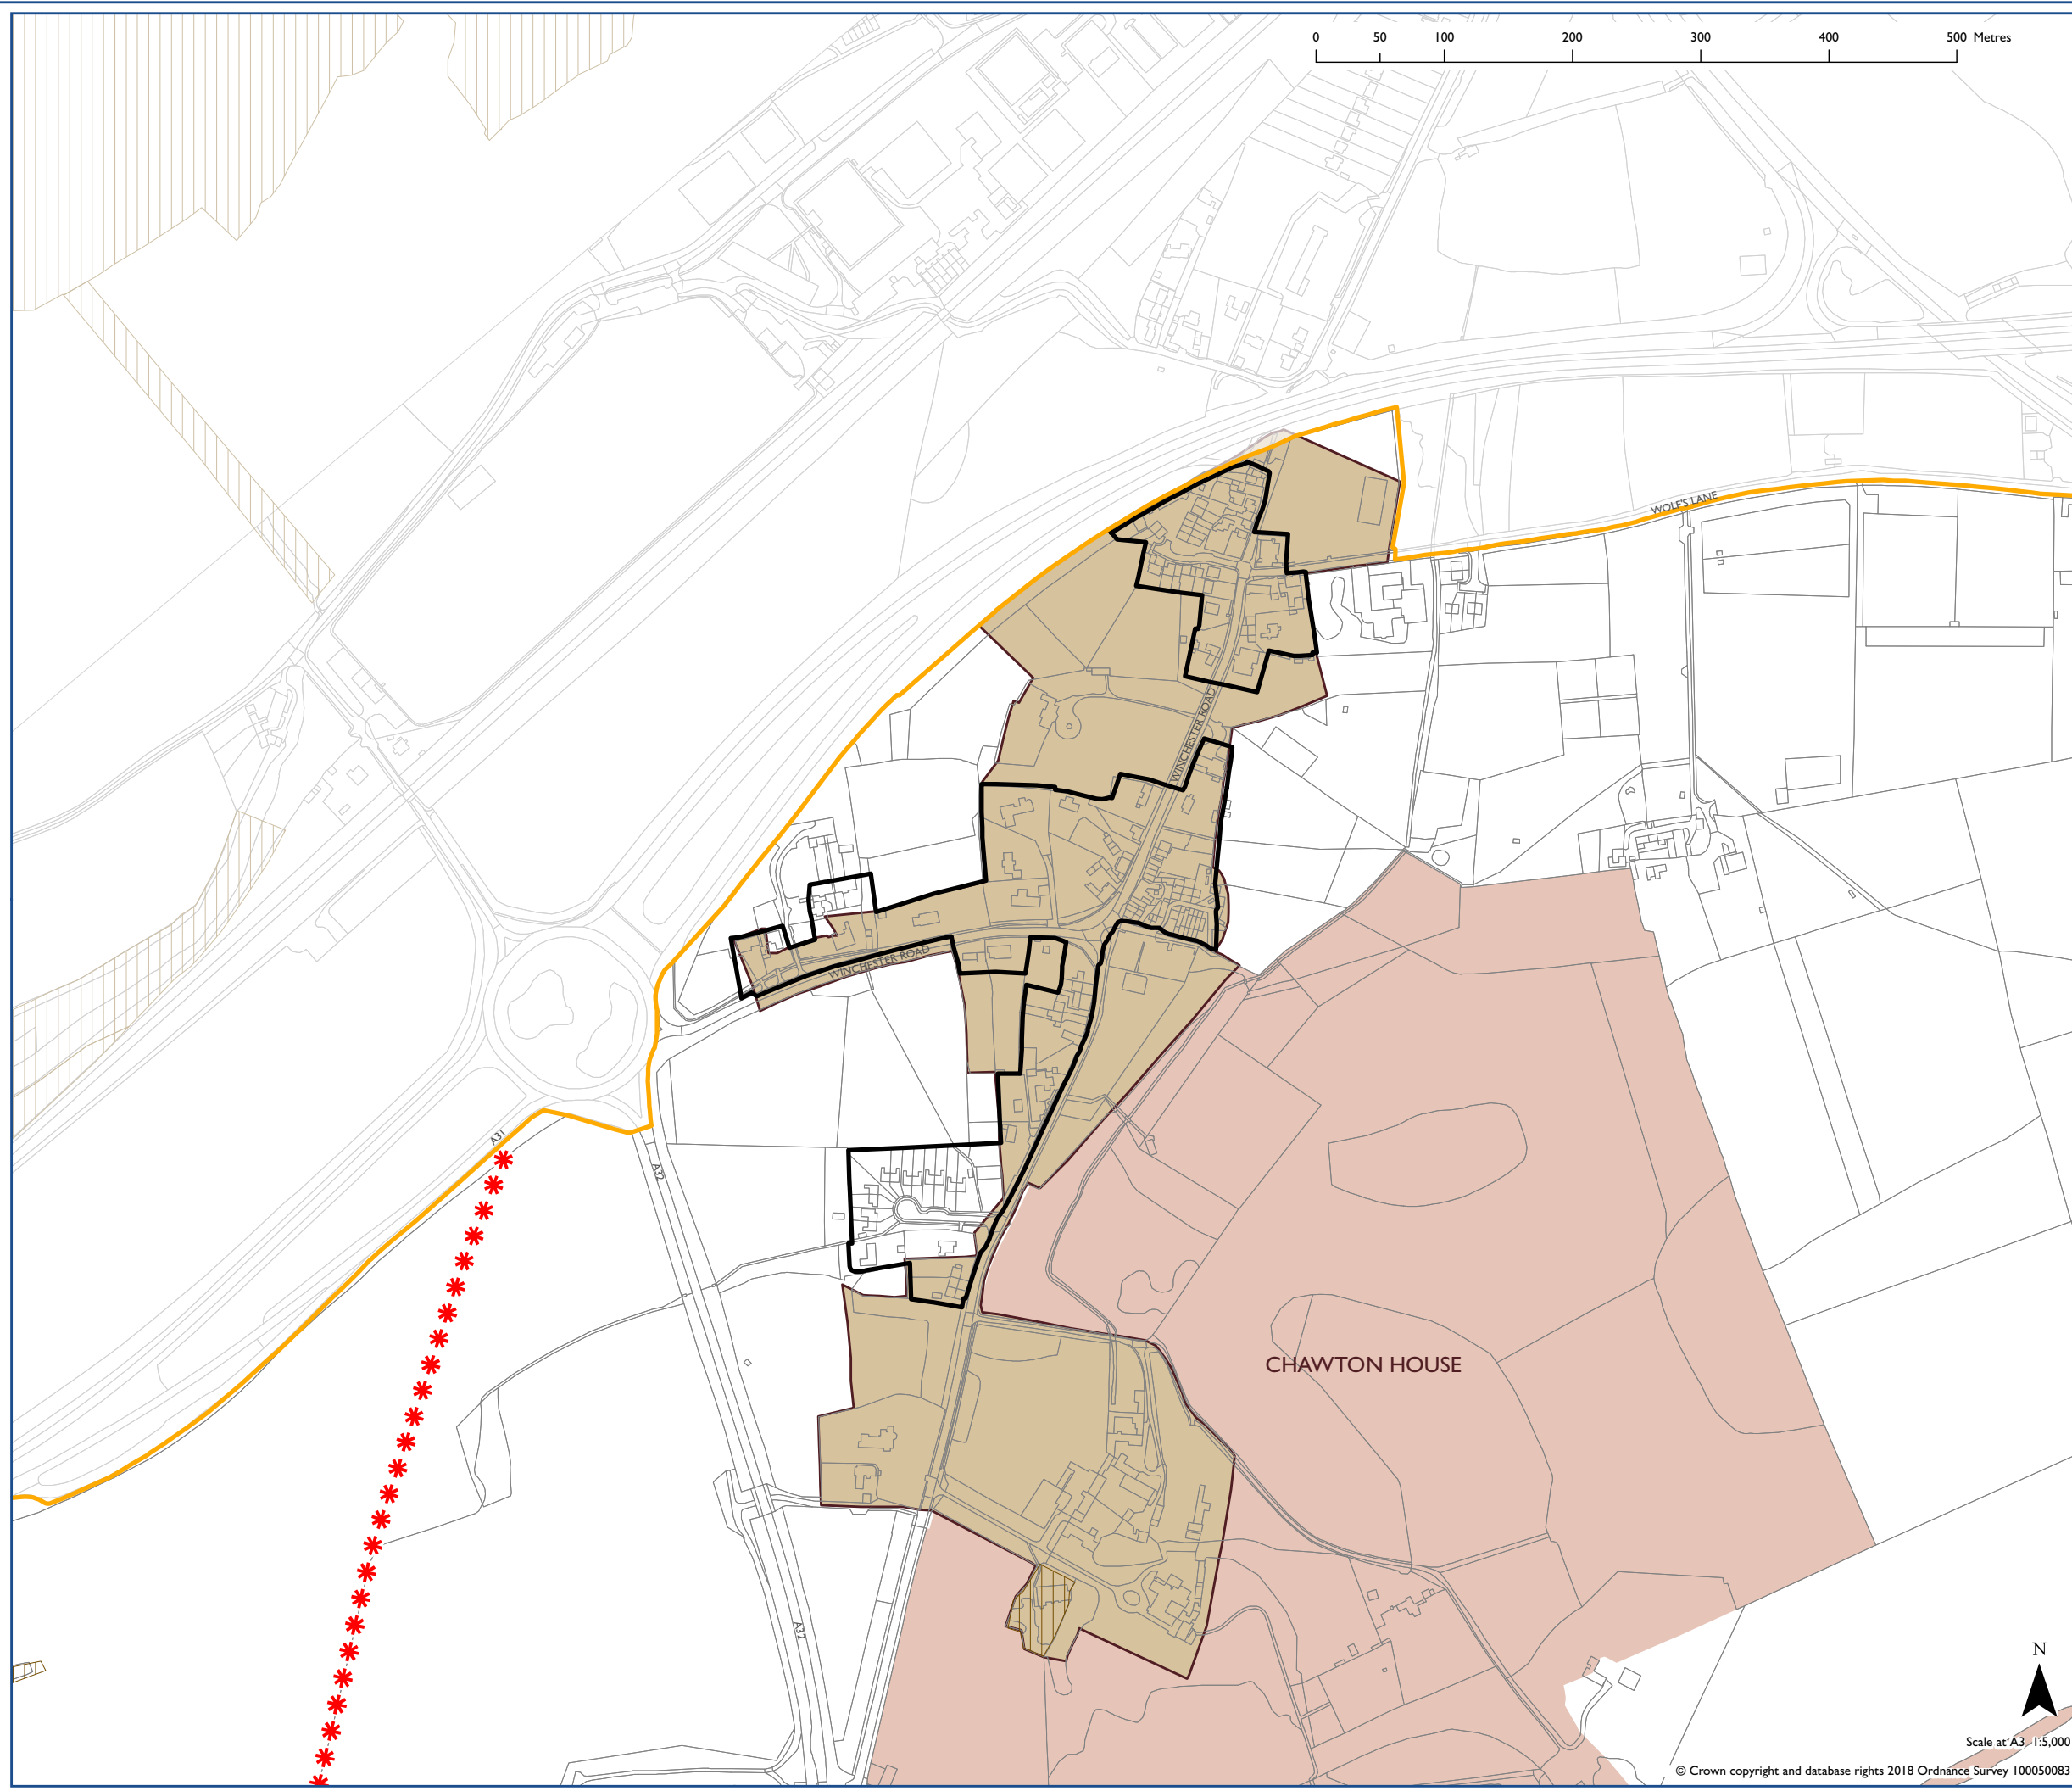

South Downs Local Plan:
Chawton

-  Settlement Boundary SD25
-  Safeguarded Non-motorised Travel Route SD20
-  Conservation Area SD15
-  Registered Park and Garden SD12
-  International Nature Conservation Designation SD9 (where present)
-  National Nature Conservation Designation SD9 (where present)
-  Local Nature Conservation Designation SD9 (where present)
-  SDNPA Boundary

Map Notes:

Scale at A3: 1:5,000