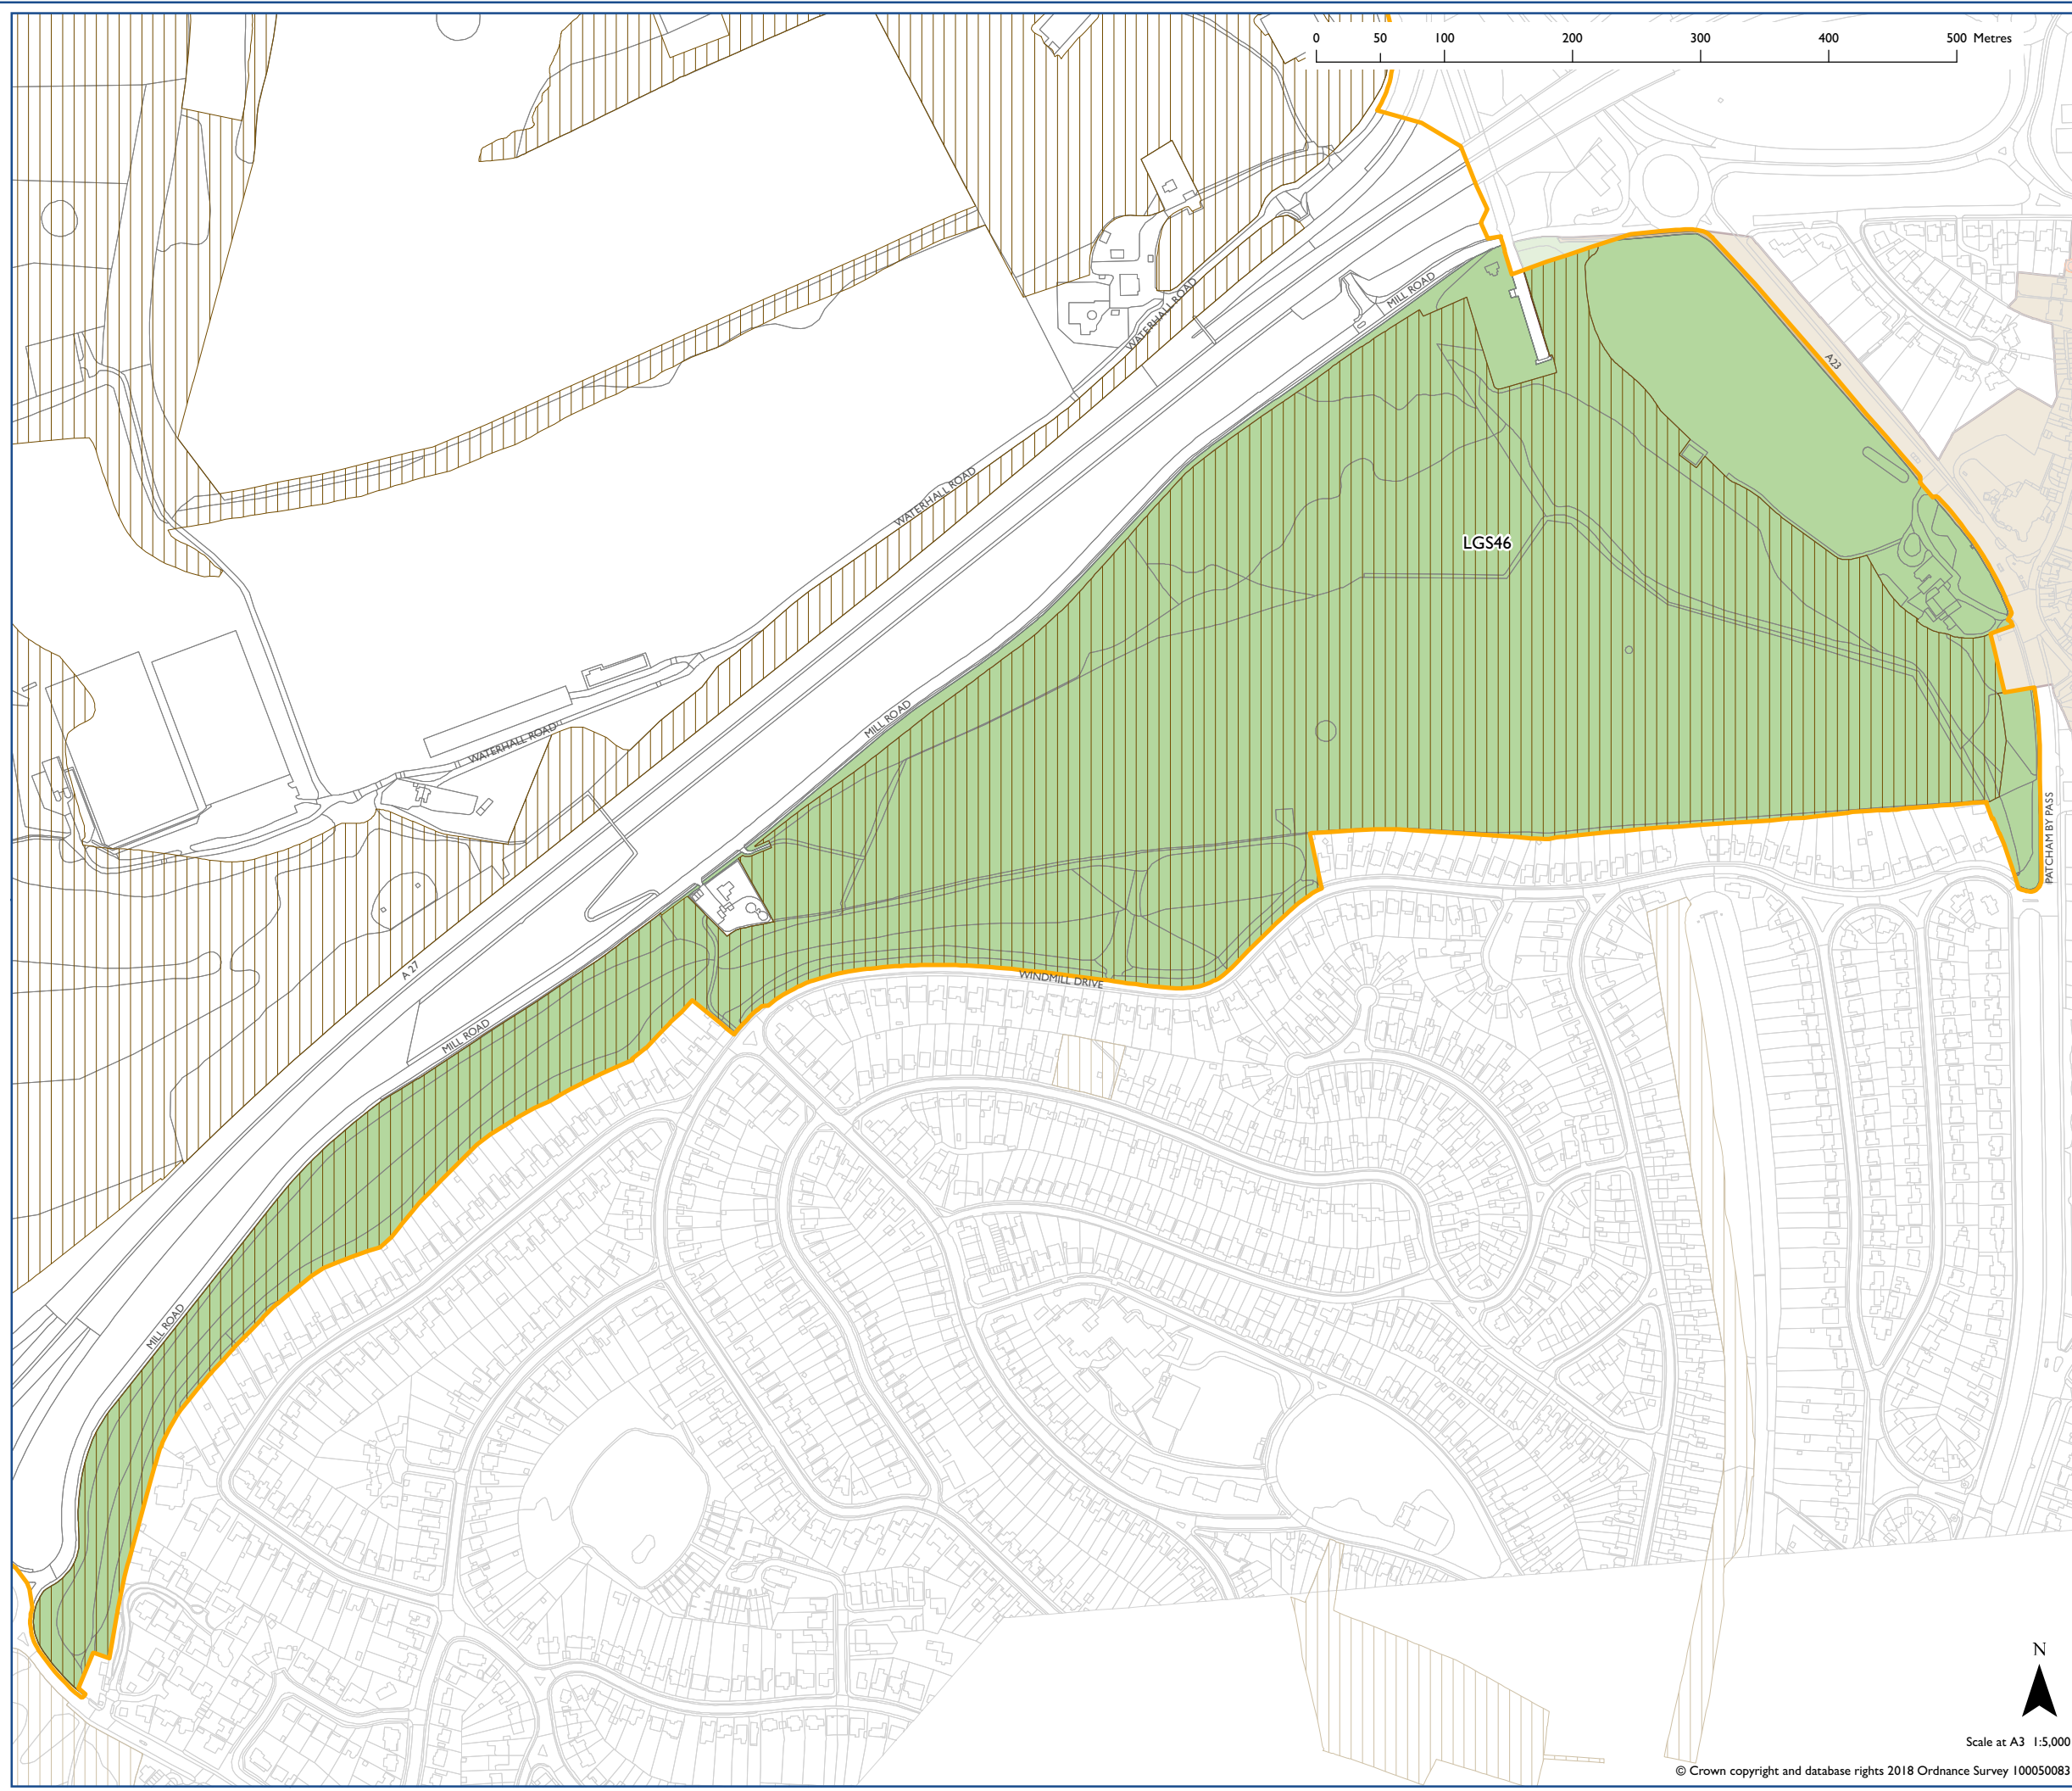

South Downs Local Plan:  
Brighton & Hove

- Local Green Space Designation SD47
- Conservation Area SD15
- Scheduled Monument SD12
- International Nature Conservation Designation SD9 (where present)
- National Nature Conservation Designation SD9 (where present)
- Local Nature Conservation Designation SD9 (where present)
- SDNPA Boundary

Map Notes:

N  
Scale at A3 1:5,000