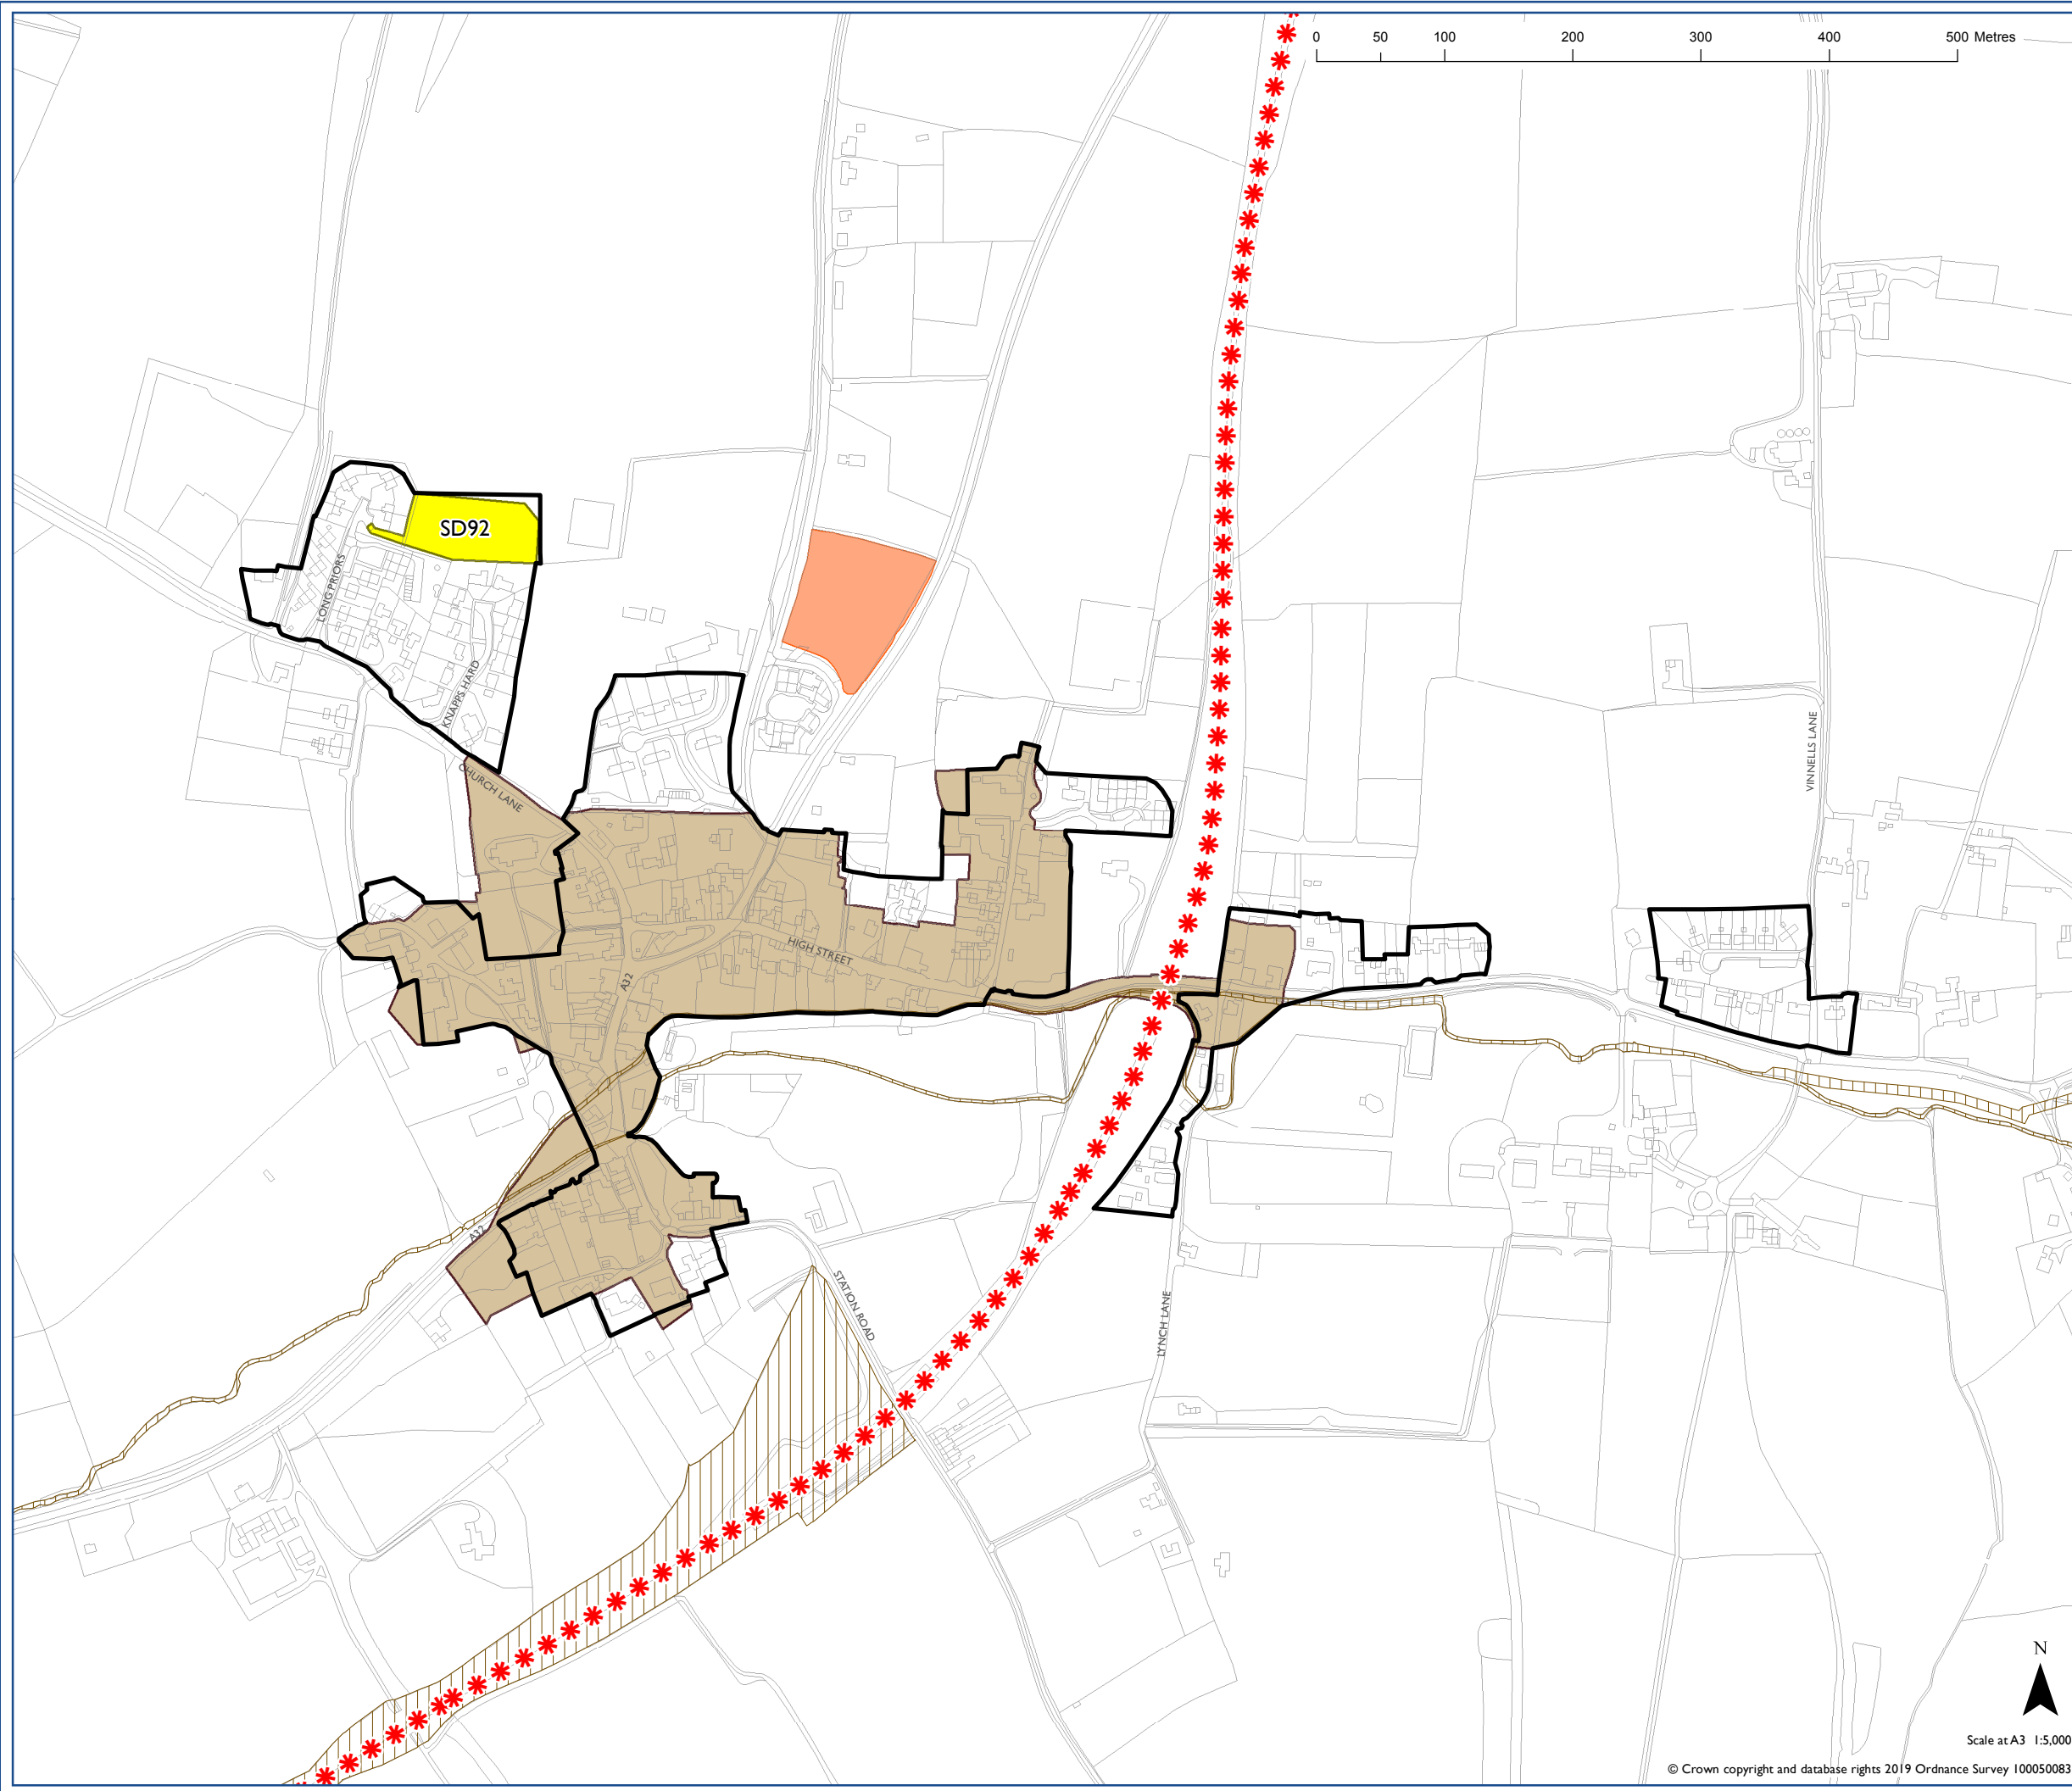

**South Downs Local Plan:  
West Meon**

-  Settlement Boundary SD25
-  Housing Allocation
-  Safeguarded Non-motorised Travel Route SD20
-  Conservation Area SD15
-  Scheduled Monument SD12
-  National Nature Conservation Designation SD9 (where present)
-  National Nature Conservation Designation SD9 (where present)
-  Local Nature Conservation Designation SD9 (where present)

**Map Notes:**