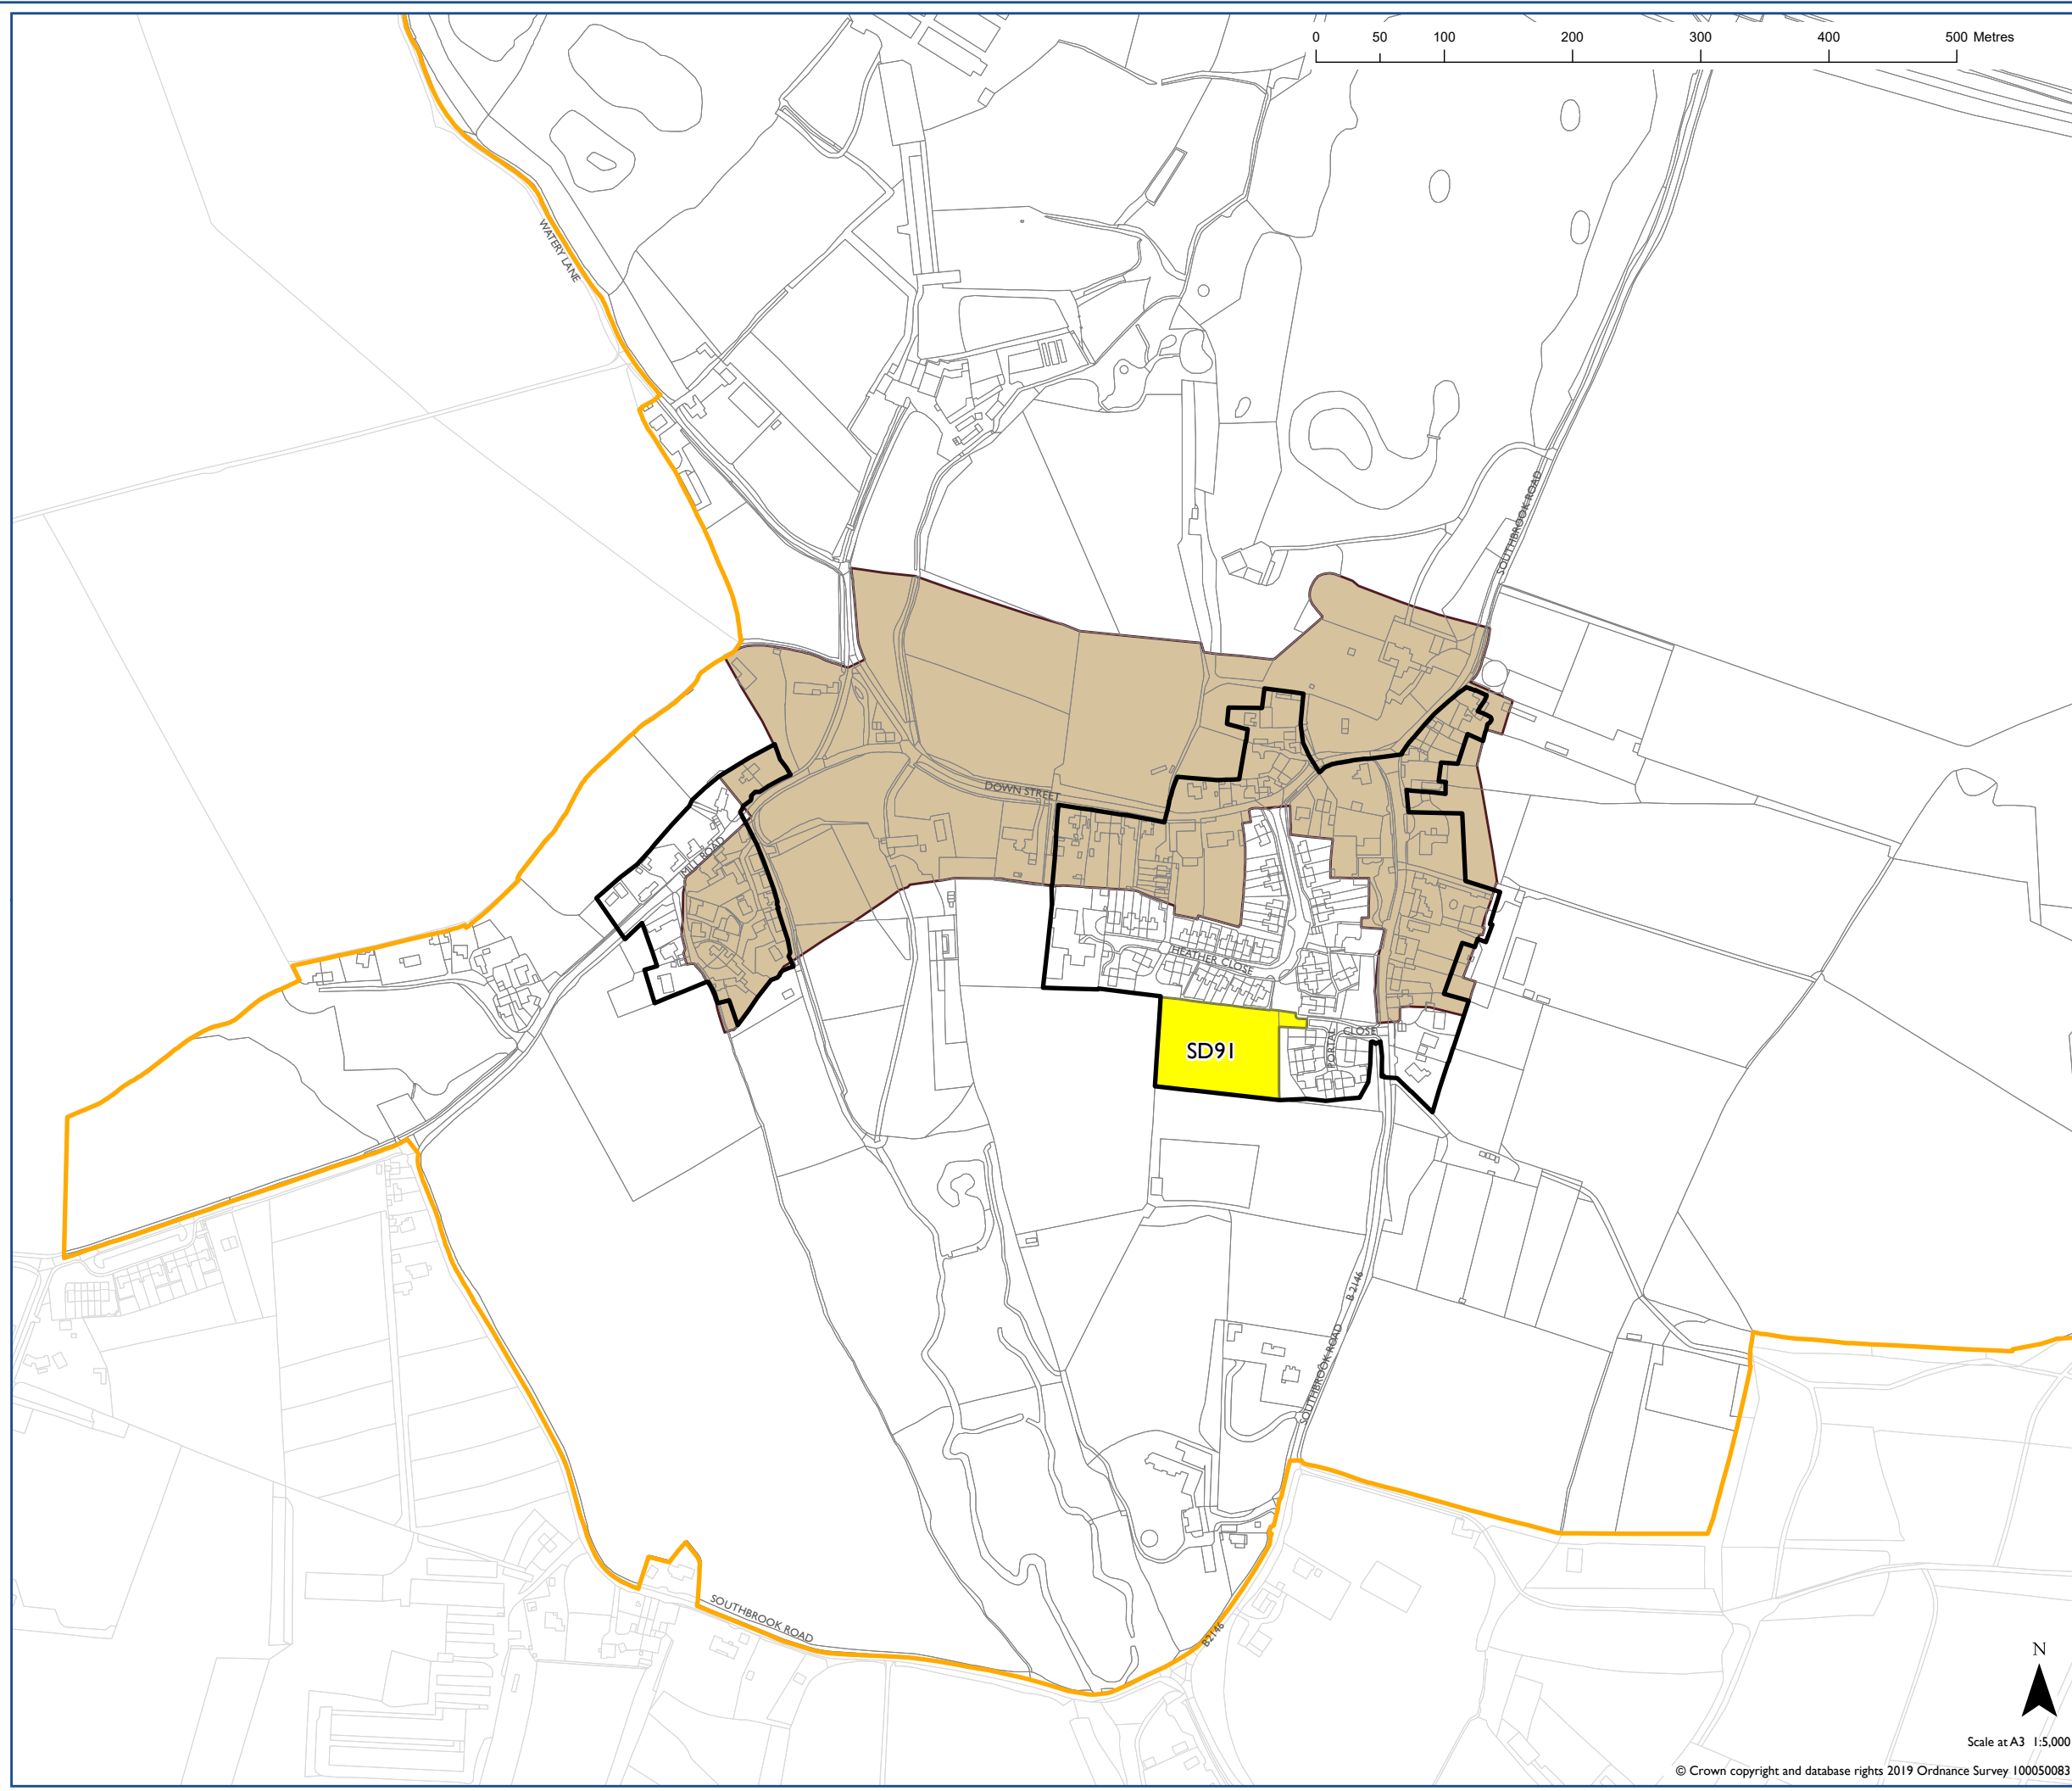

South Downs Local Plan:
West Ashling

-  Settlement Boundary SD25
-  Housing Allocation
-  Conservation Area SD15
-  National Nature Conservation Designation SD9 (where present)
-  National Nature Conservation Designation SD9 (where present)
-  Local Nature Conservation Designation SD9 (where present)
-  SDNPA Boundary

Map Notes:

N
Scale at A3 1:5,000