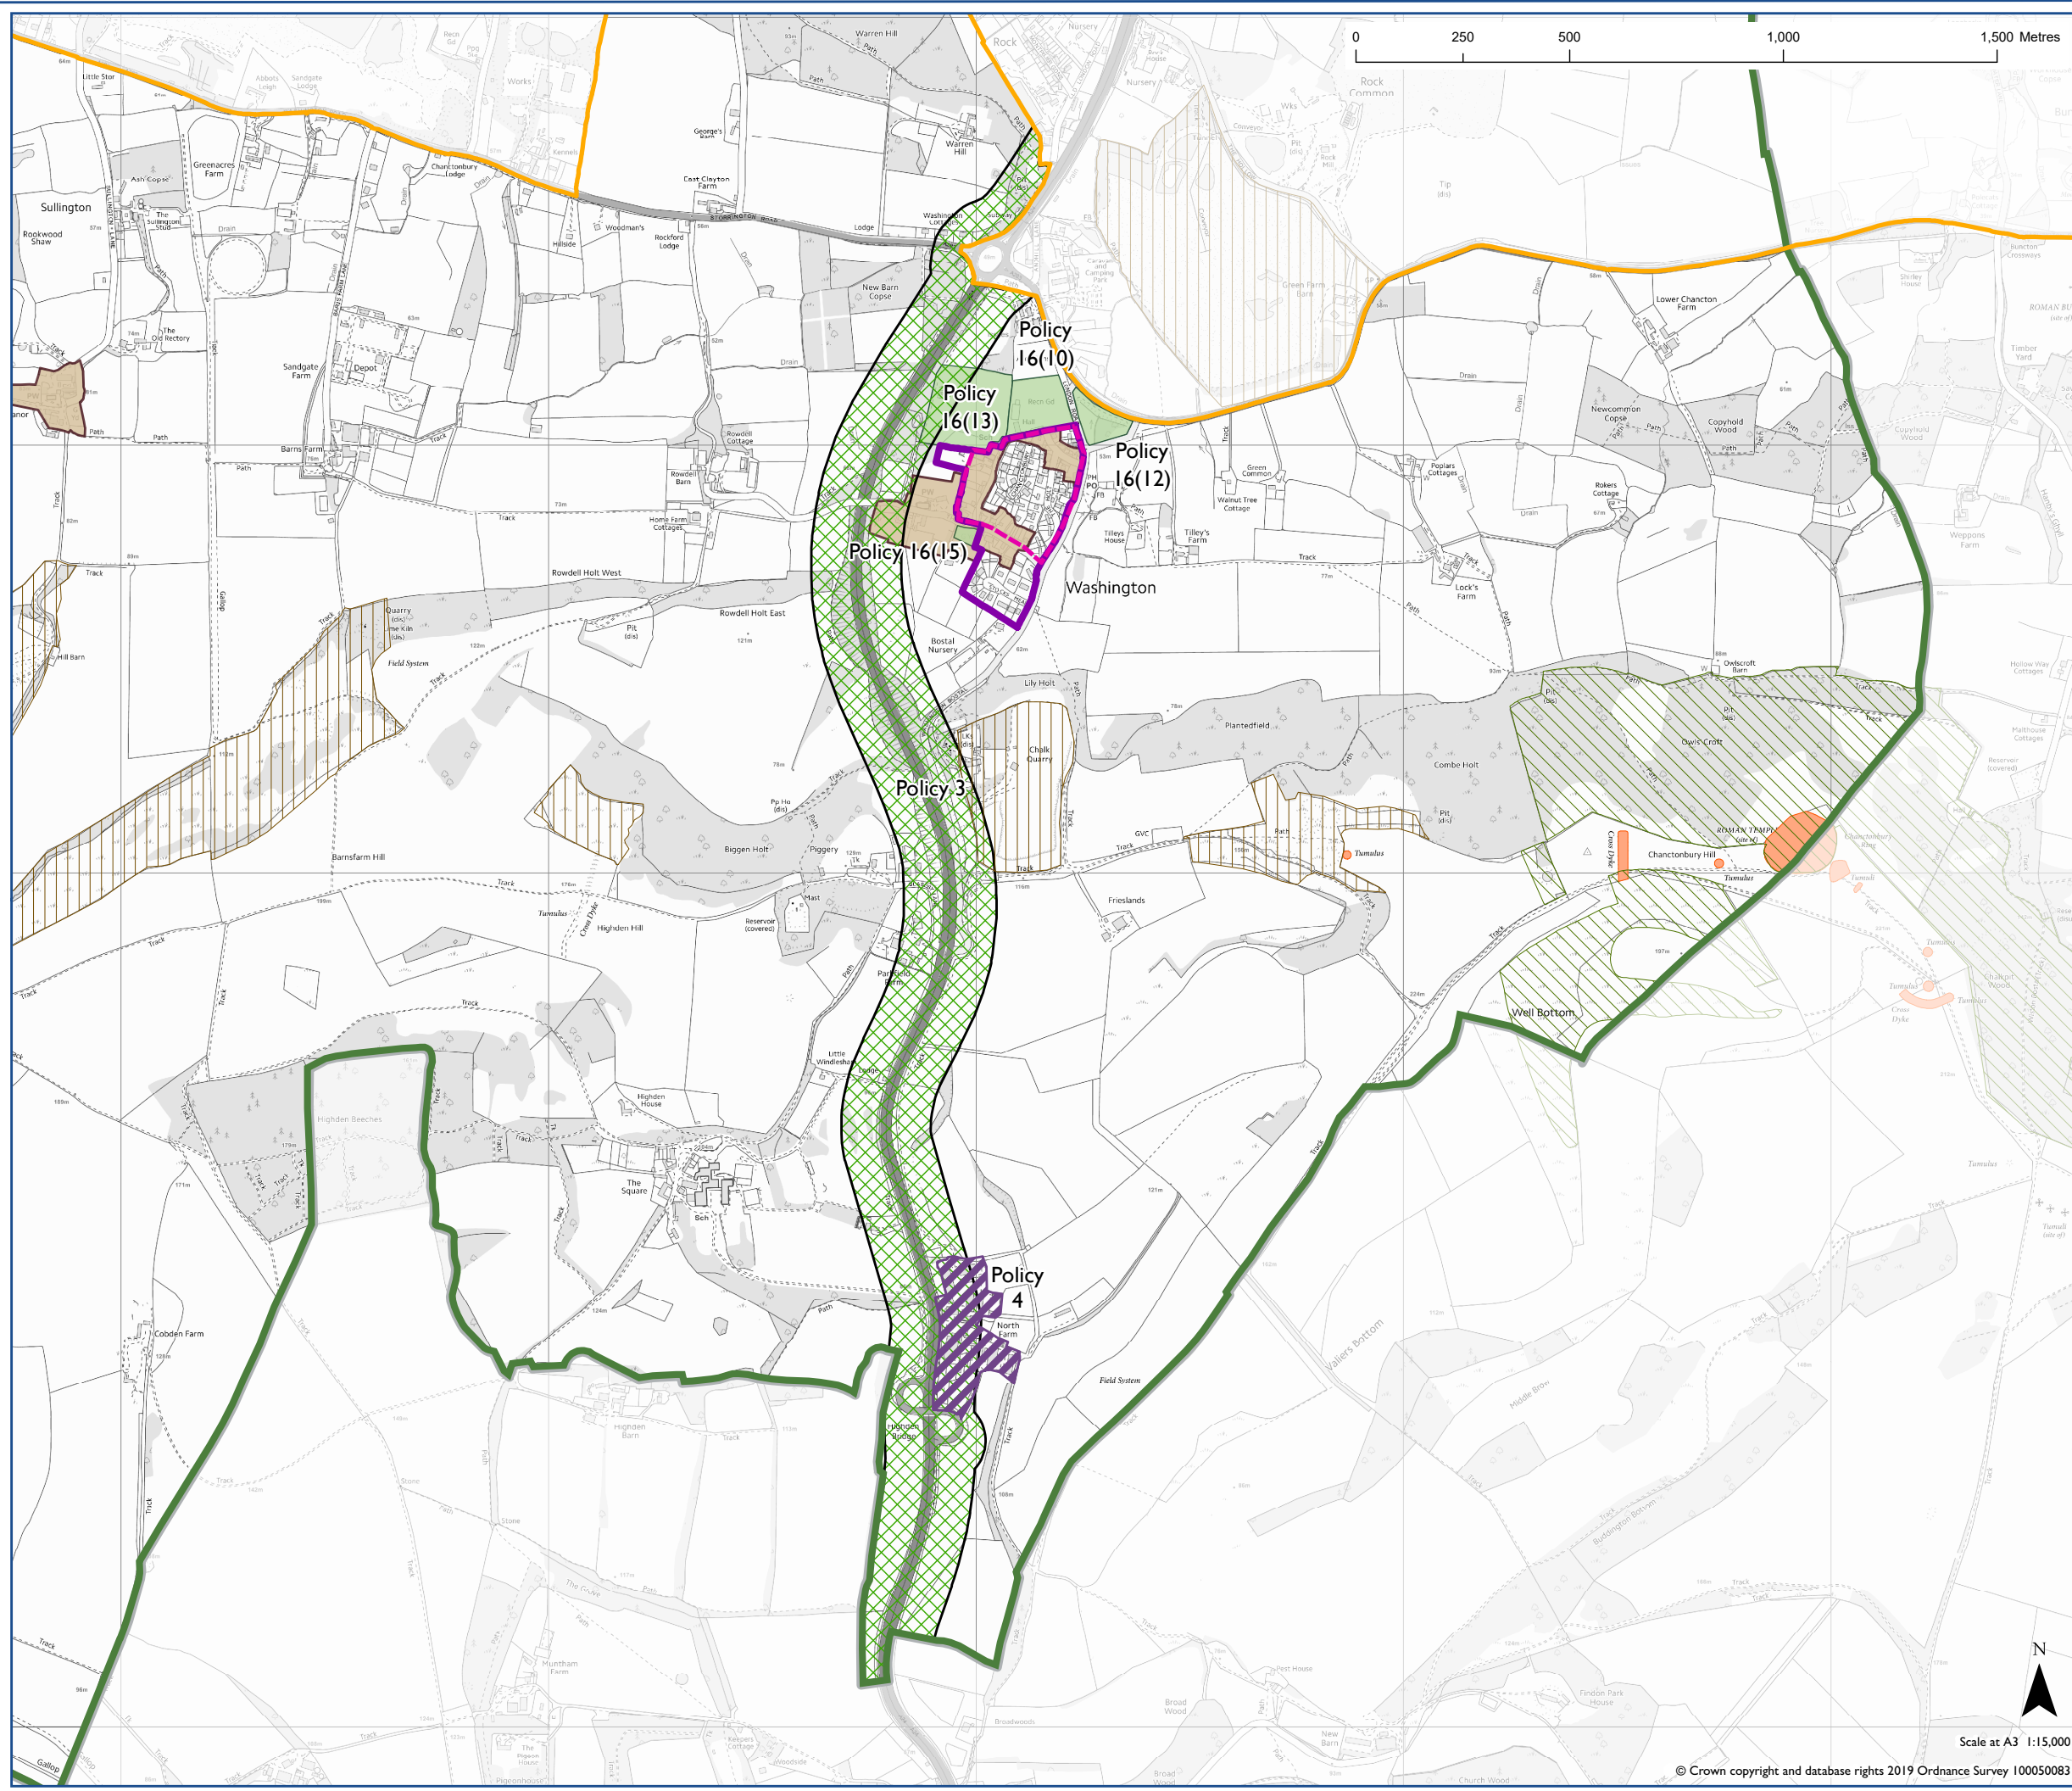

South Downs Local Plan:
Storrington, Sullington and
Washington
Storrington, Sullington and Washington
NDP Made 12 September 2019

-  NDP Designated Boundary (where shown)
-  NDP Built Up Area - Policy 1
-  NDP Allocation - Policy 4
-  NDP Corridor - Policy 3
-  NDP Village Centre - Policy 7
-  NDP Local Green Space - Policy 16
-  Conservation Area SD15
-  International Nature Conservation Designation SD9 (where present)
-  National nature conservation designation SD9 (where present)
-  Local nature conservation designation SD9 (where present)
-  SDNPA Boundary

Map Notes: