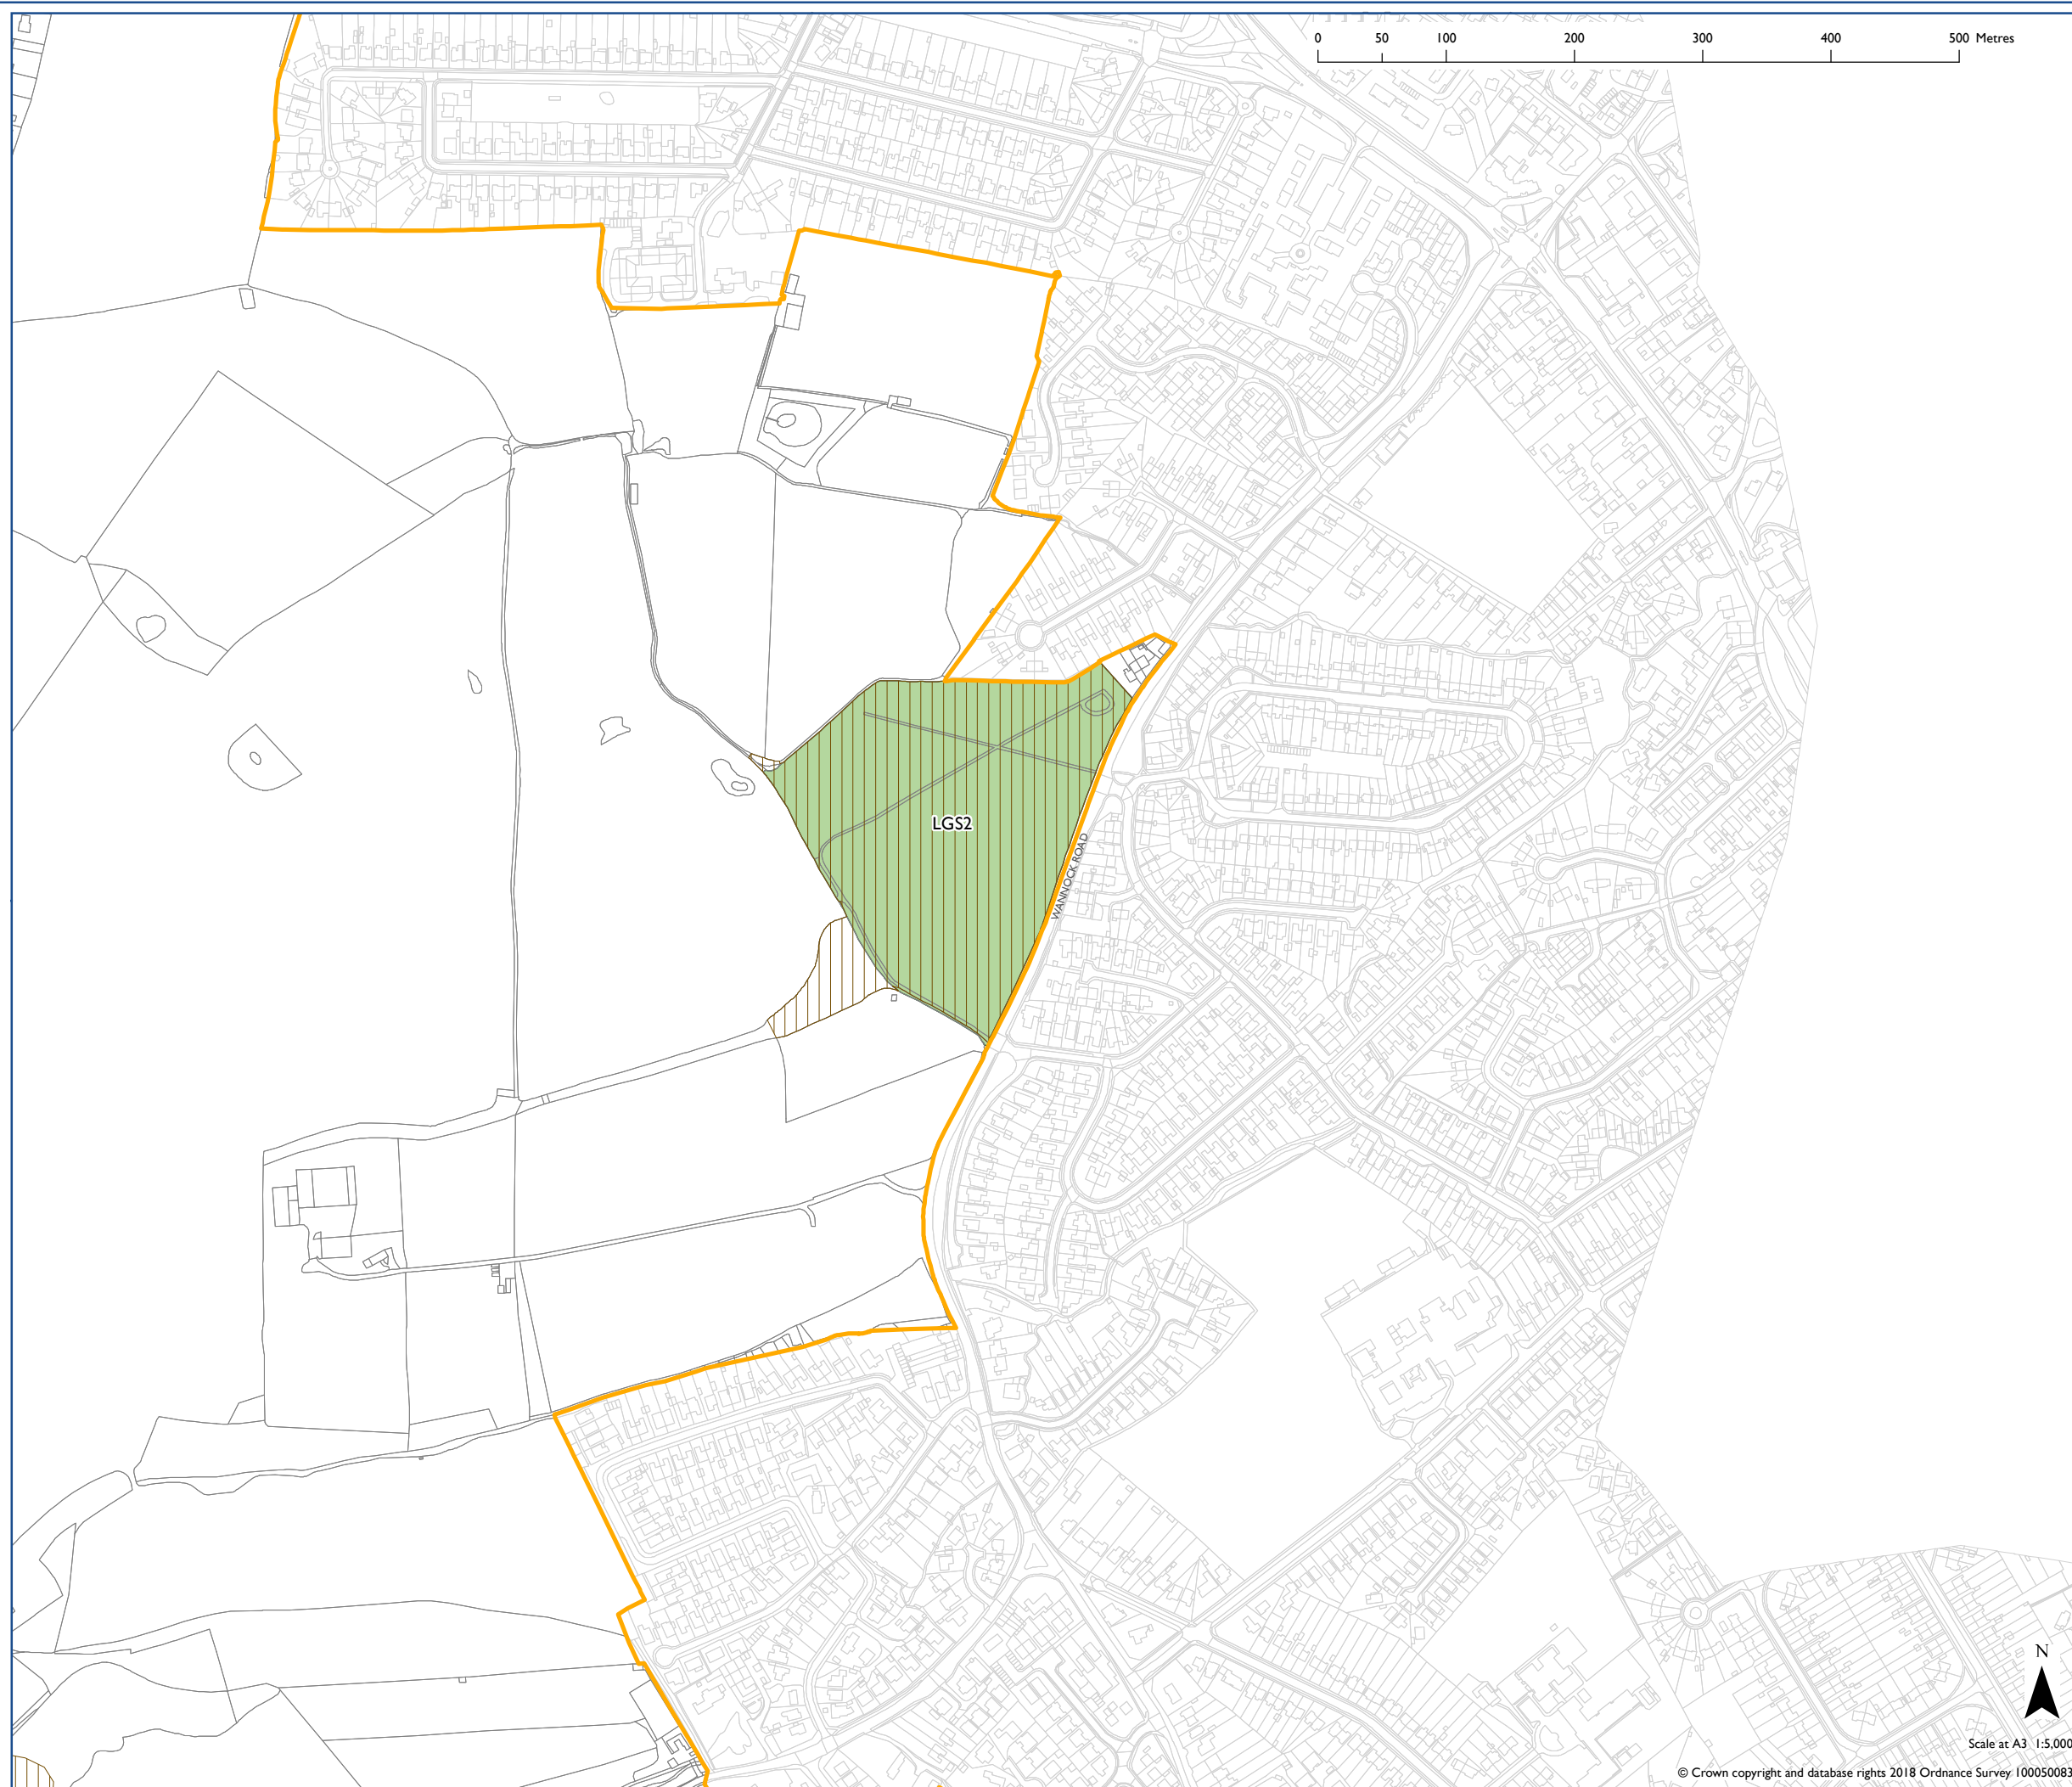

South Downs
National Park Authority

South Downs Local Plan: Wannock & Polegate

-  Local Green Space Designation SD47
-  International Nature Conservation Designation SD9 (where present)
-  National Nature Conservation Designation SD9 (where present)
-  Local Nature Conservation Designation SD9 (where present)
-  SDNPA Boundary

Map Notes:

SOUTH DOWNS
NATIONAL PARK