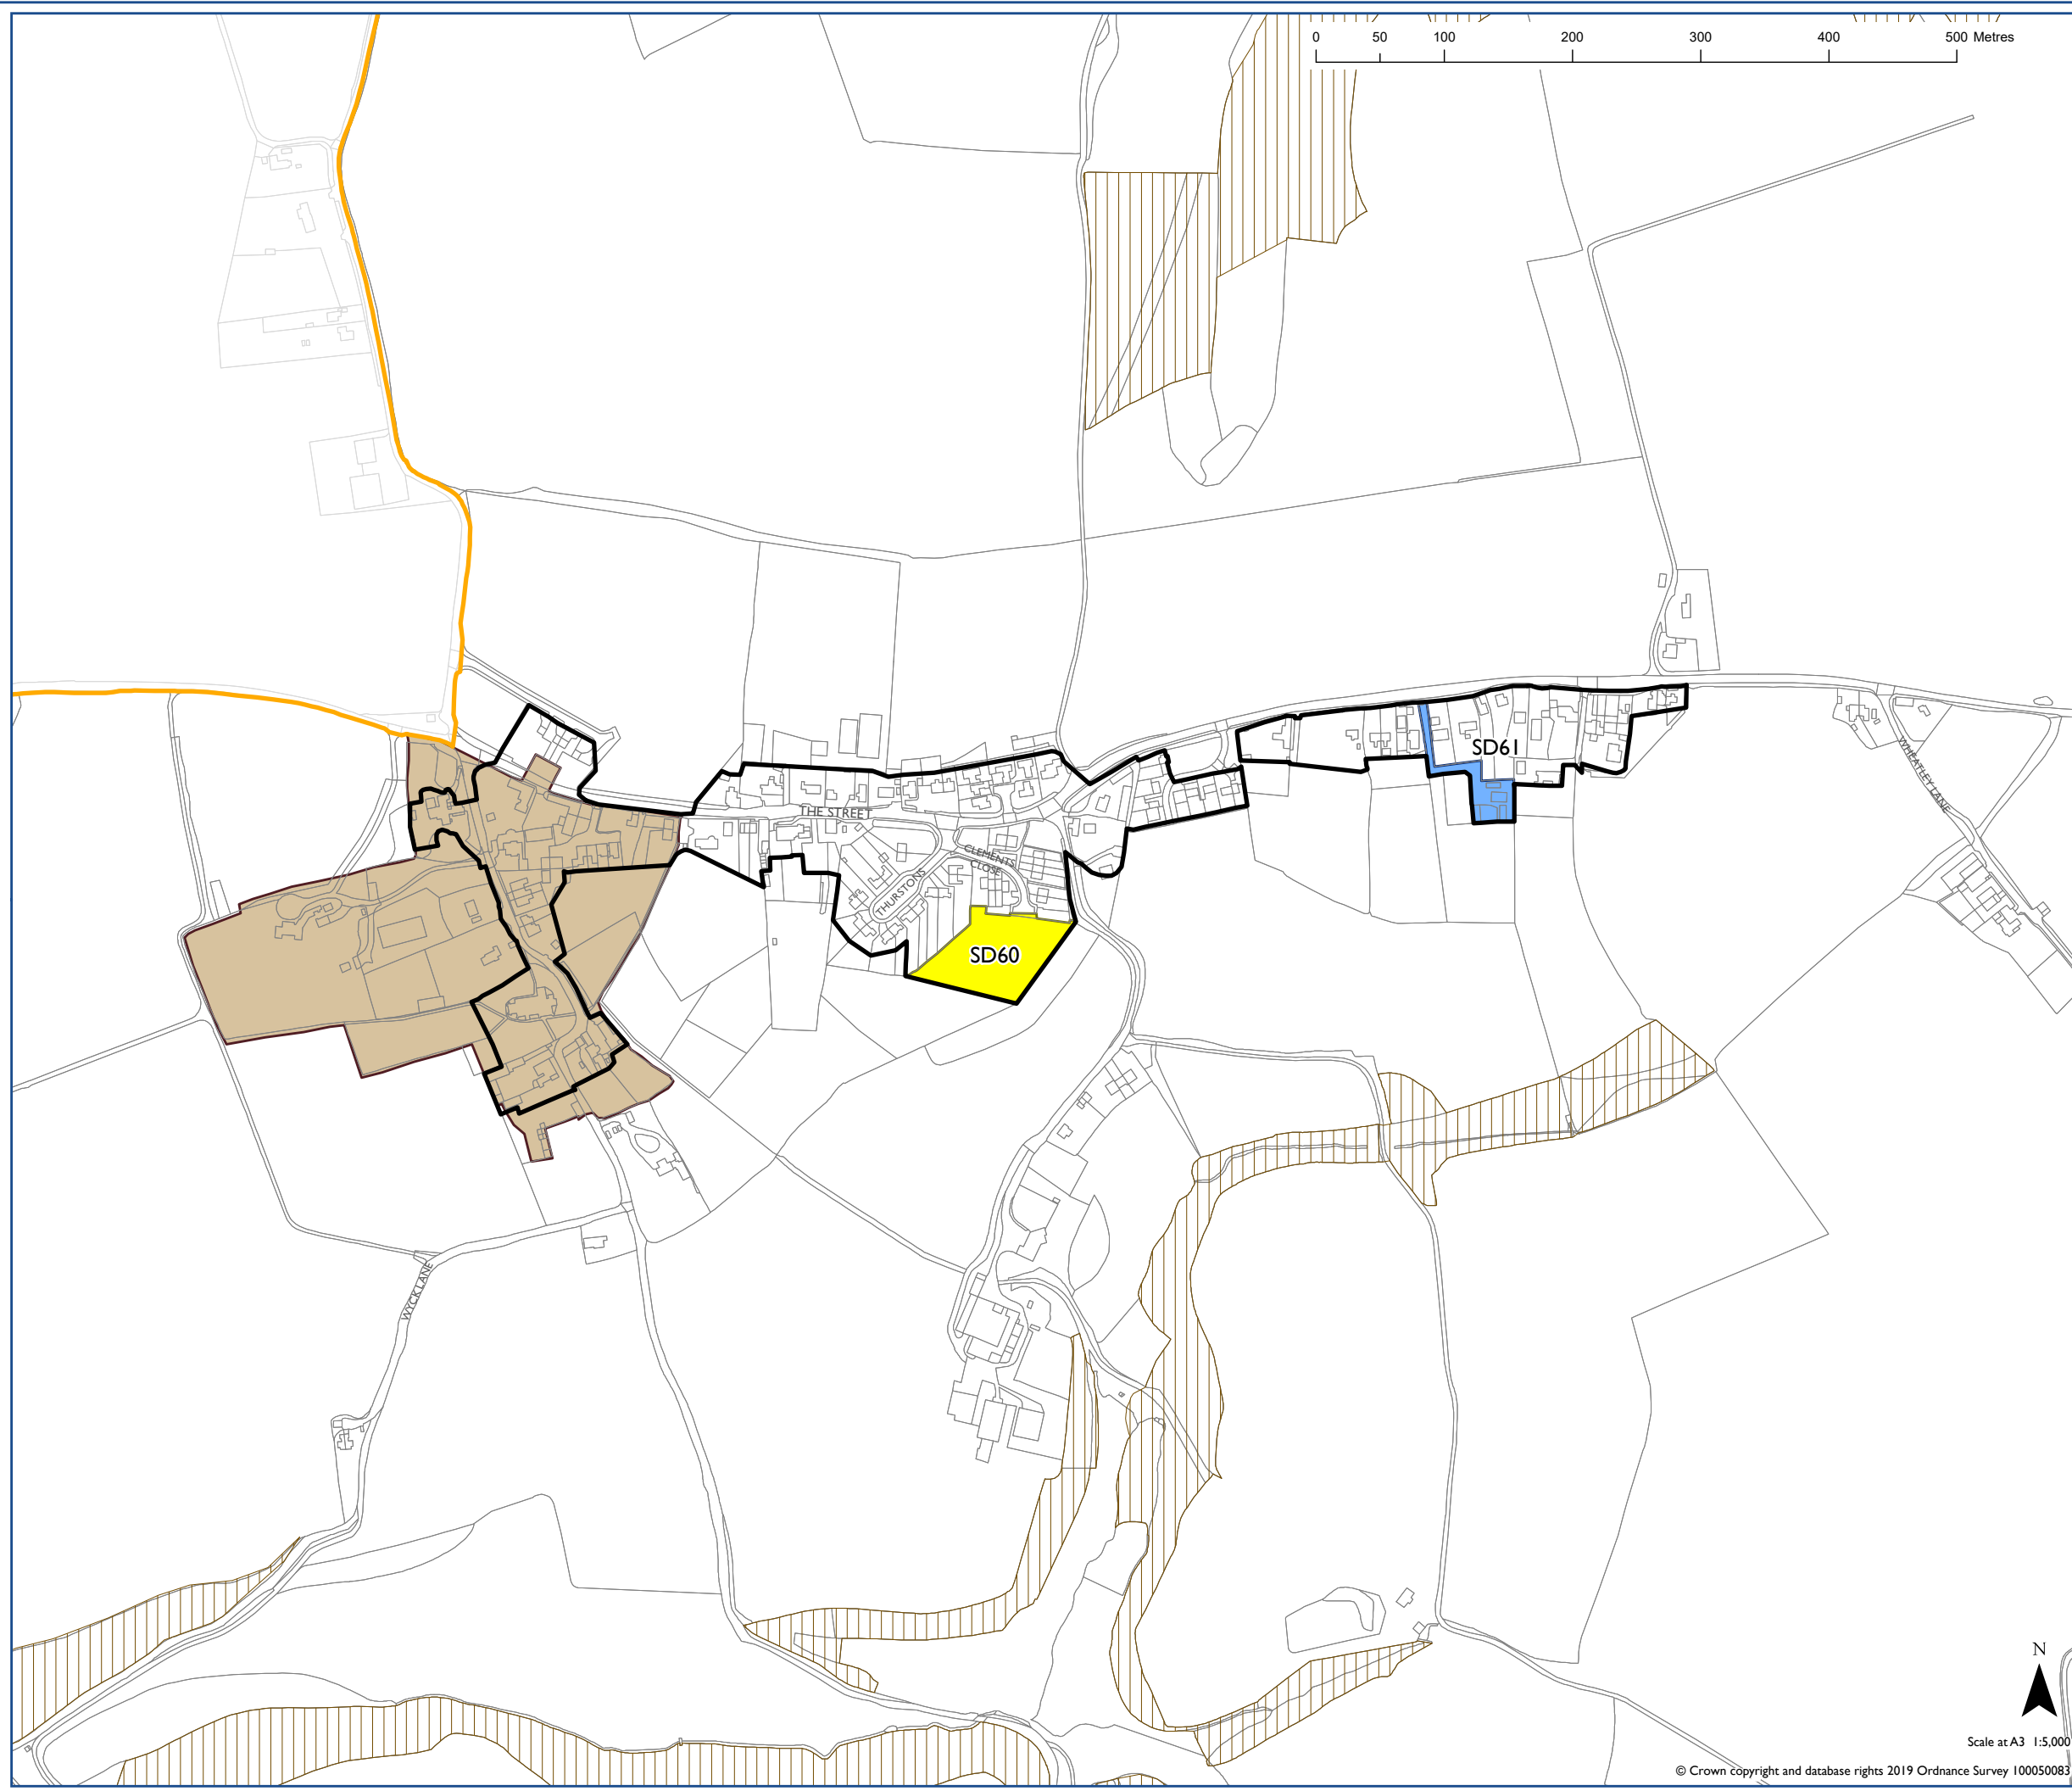

South Downs Local Plan:
Binsted

-  Settlement Boundary SD25
-  Housing Allocation
-  Gypsy & Traveller Site Allocation
-  Conservation Area SD15
-  National Nature Conservation Designation SD9 (where present)
-  National Nature Conservation Designation SD9 (where present)
-  Local Nature Conservation Designation SD9 (where present)
-  SDNPA Boundary

Map Notes:

Scale at A3 1:5,000