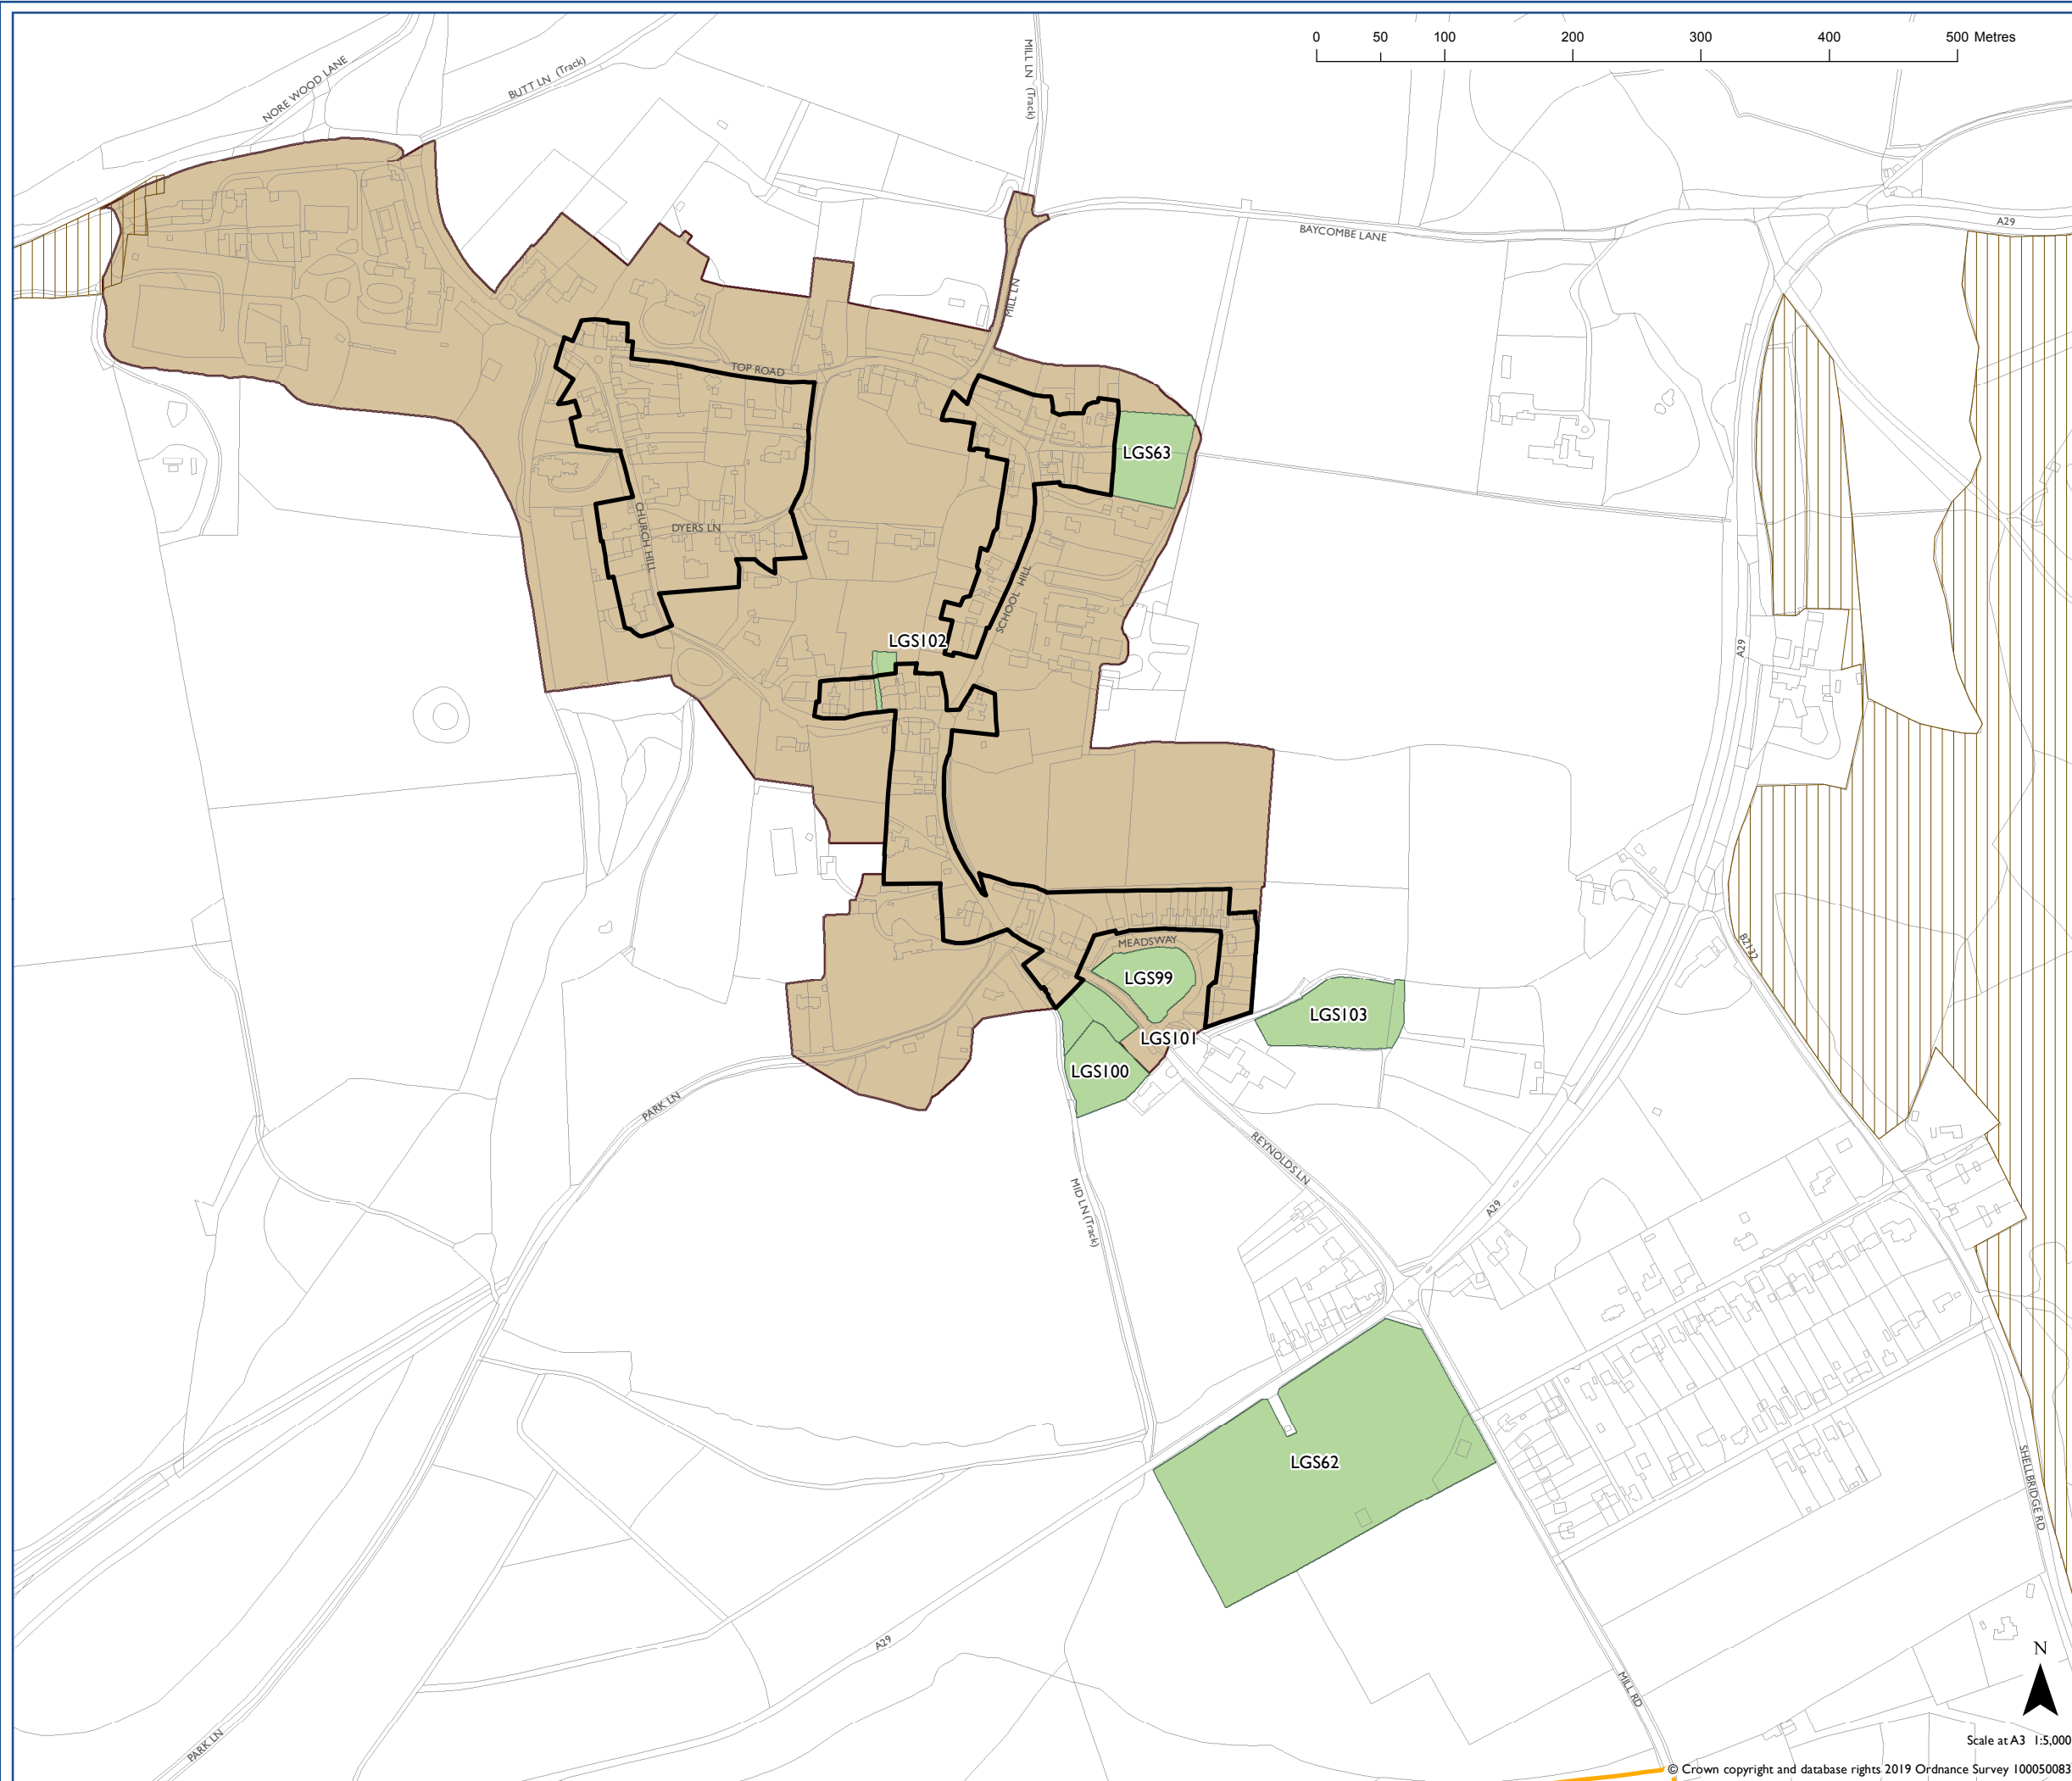

South Downs
National Park Authority

South Downs Local Plan: Slindon

-  Settlement Boundary SD25
-  Local Green Space Designation SD47
-  Conservation Area SD15
-  National Nature Conservation Designation SD9 (where present)
-  National Nature Conservation Designation SD9 (where present)
-  Local Nature Conservation Designation SD9 (where present)
-  SDNPA Boundary

Map Notes:

**SOUTH DOWNS
NATIONAL PARK**

© Crown copyright and database rights 2019 Ordnance Survey 100050083