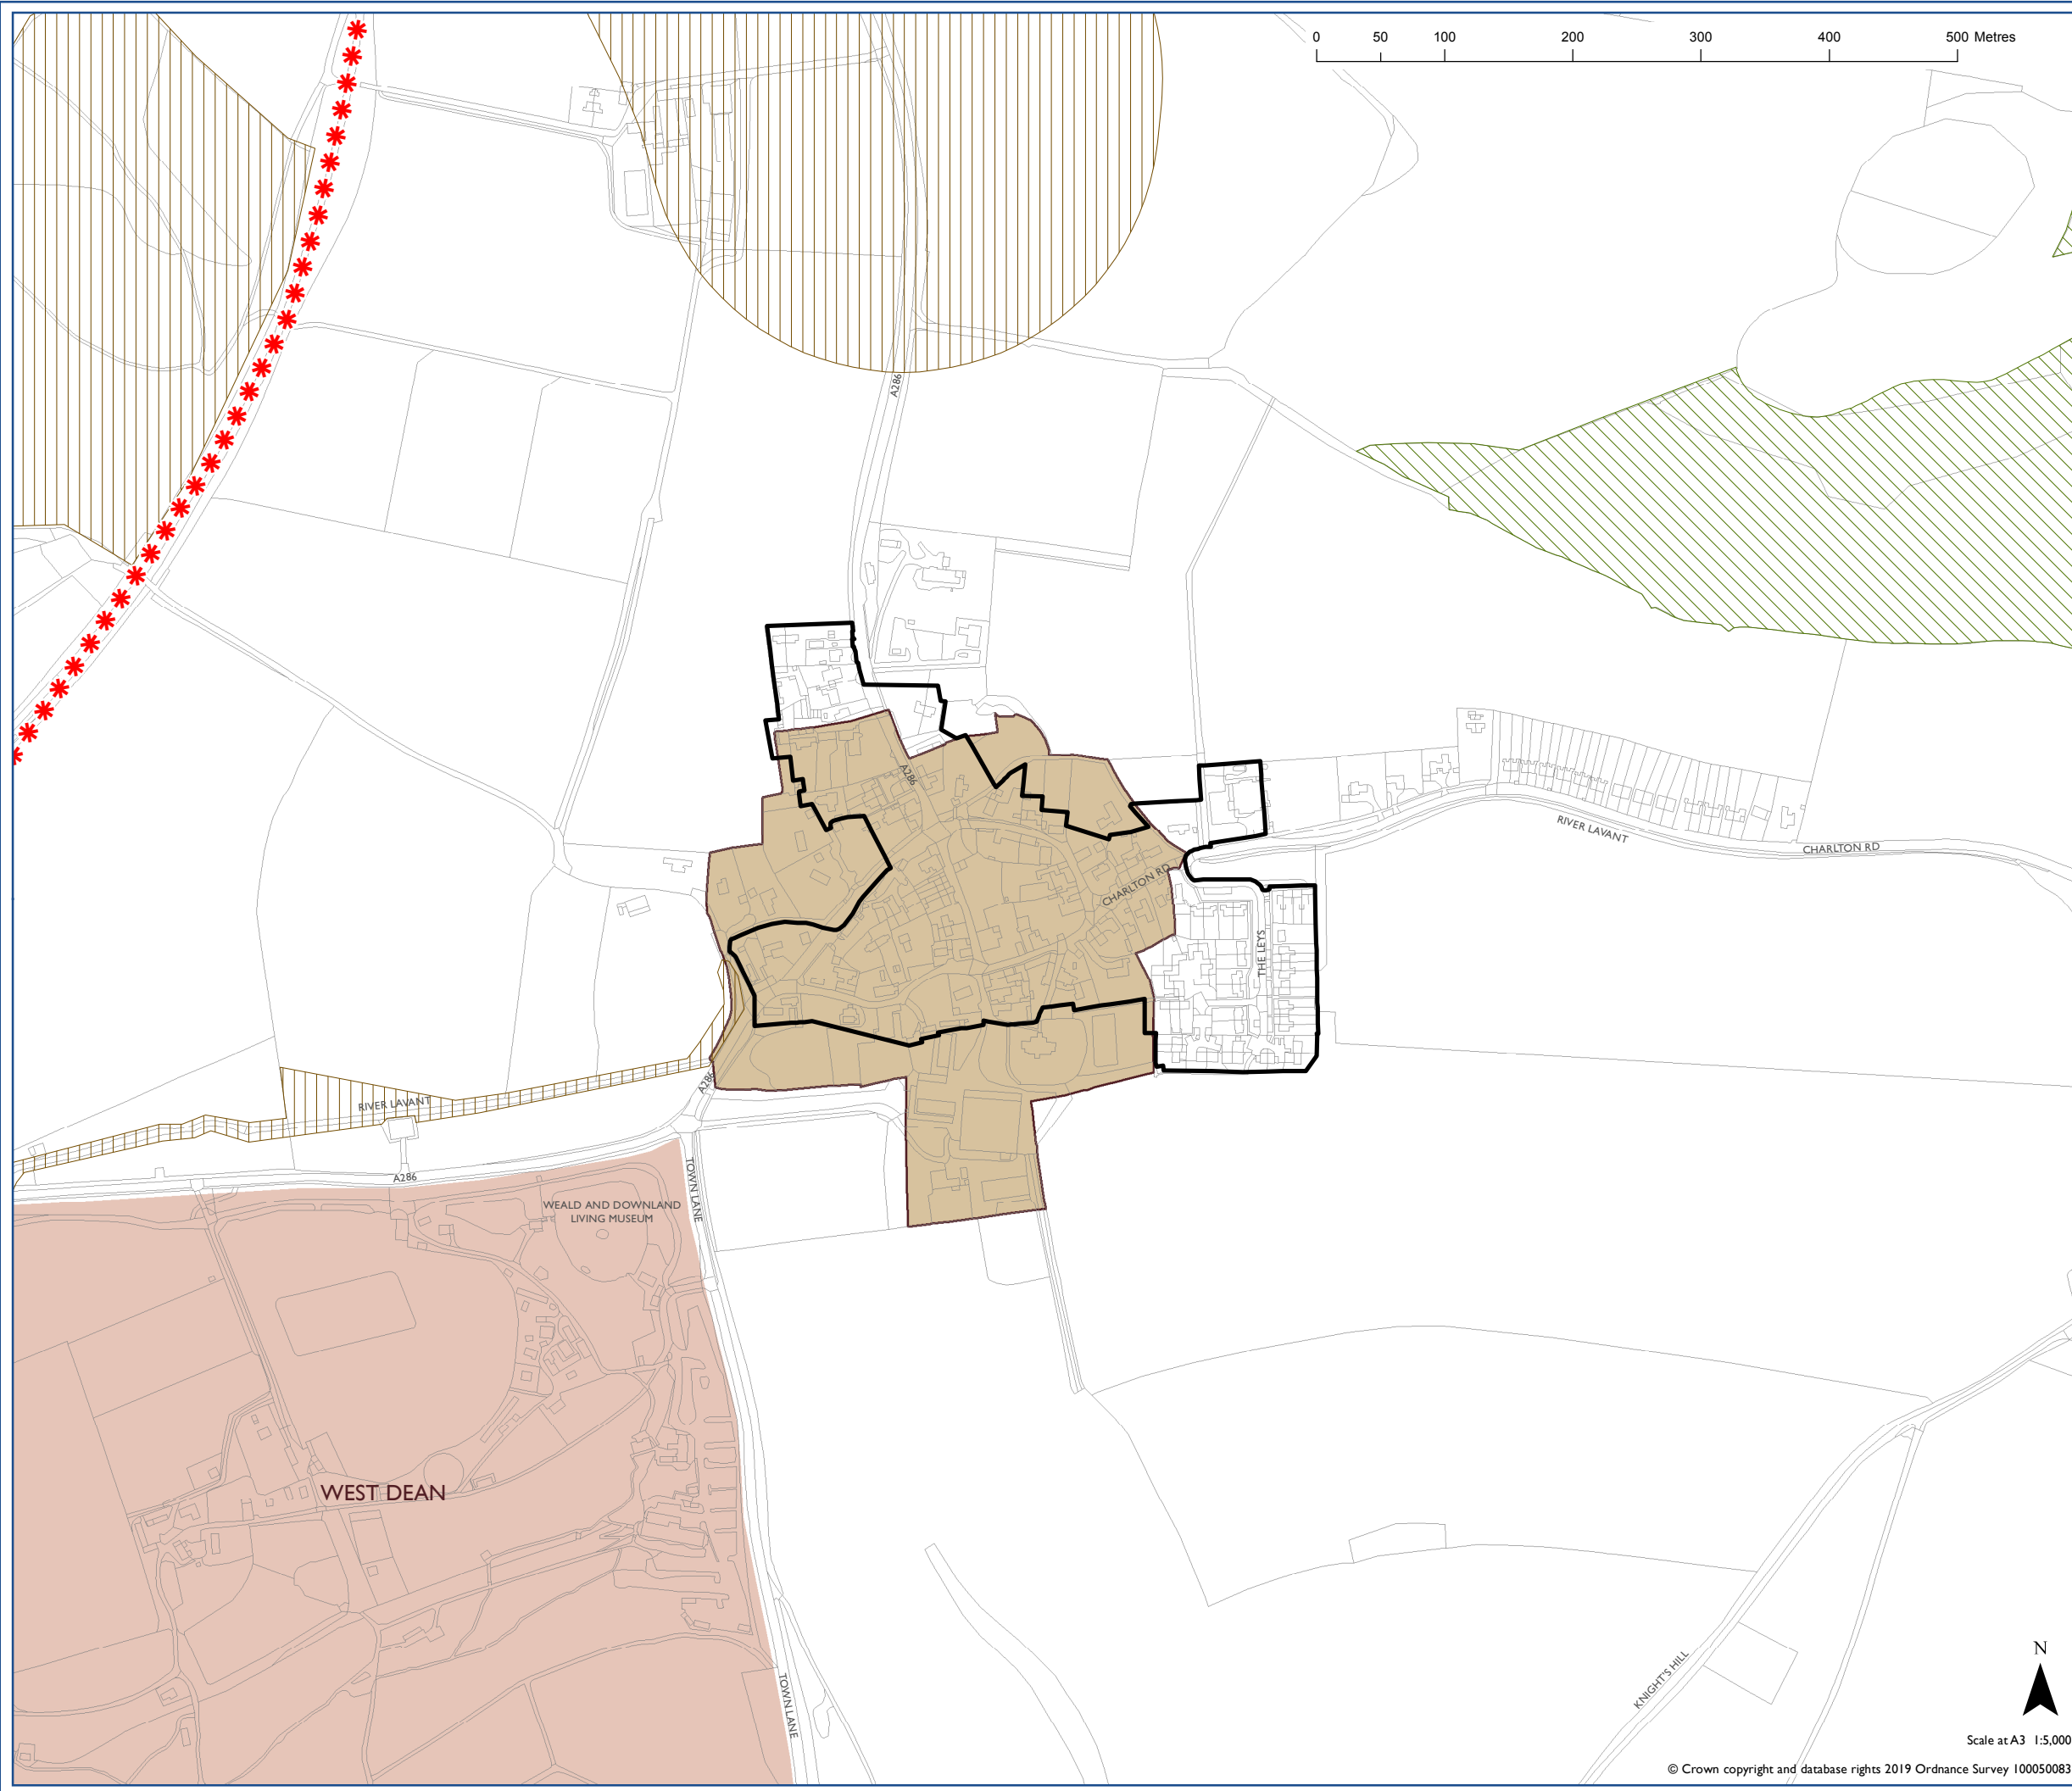

South Downs Local Plan: Singleton

-  Settlement Boundary SD25
-  Safeguarded Non-motorised Travel Route SD20
-  Conservation Area SD15
-  Registered Park and Garden SD12
-  National Nature Conservation Designation SD9 (where present)
-  National Nature Conservation Designation SD9 (where present)
-  Local Nature Conservation Designation SD9 (where present)

Map Notes: