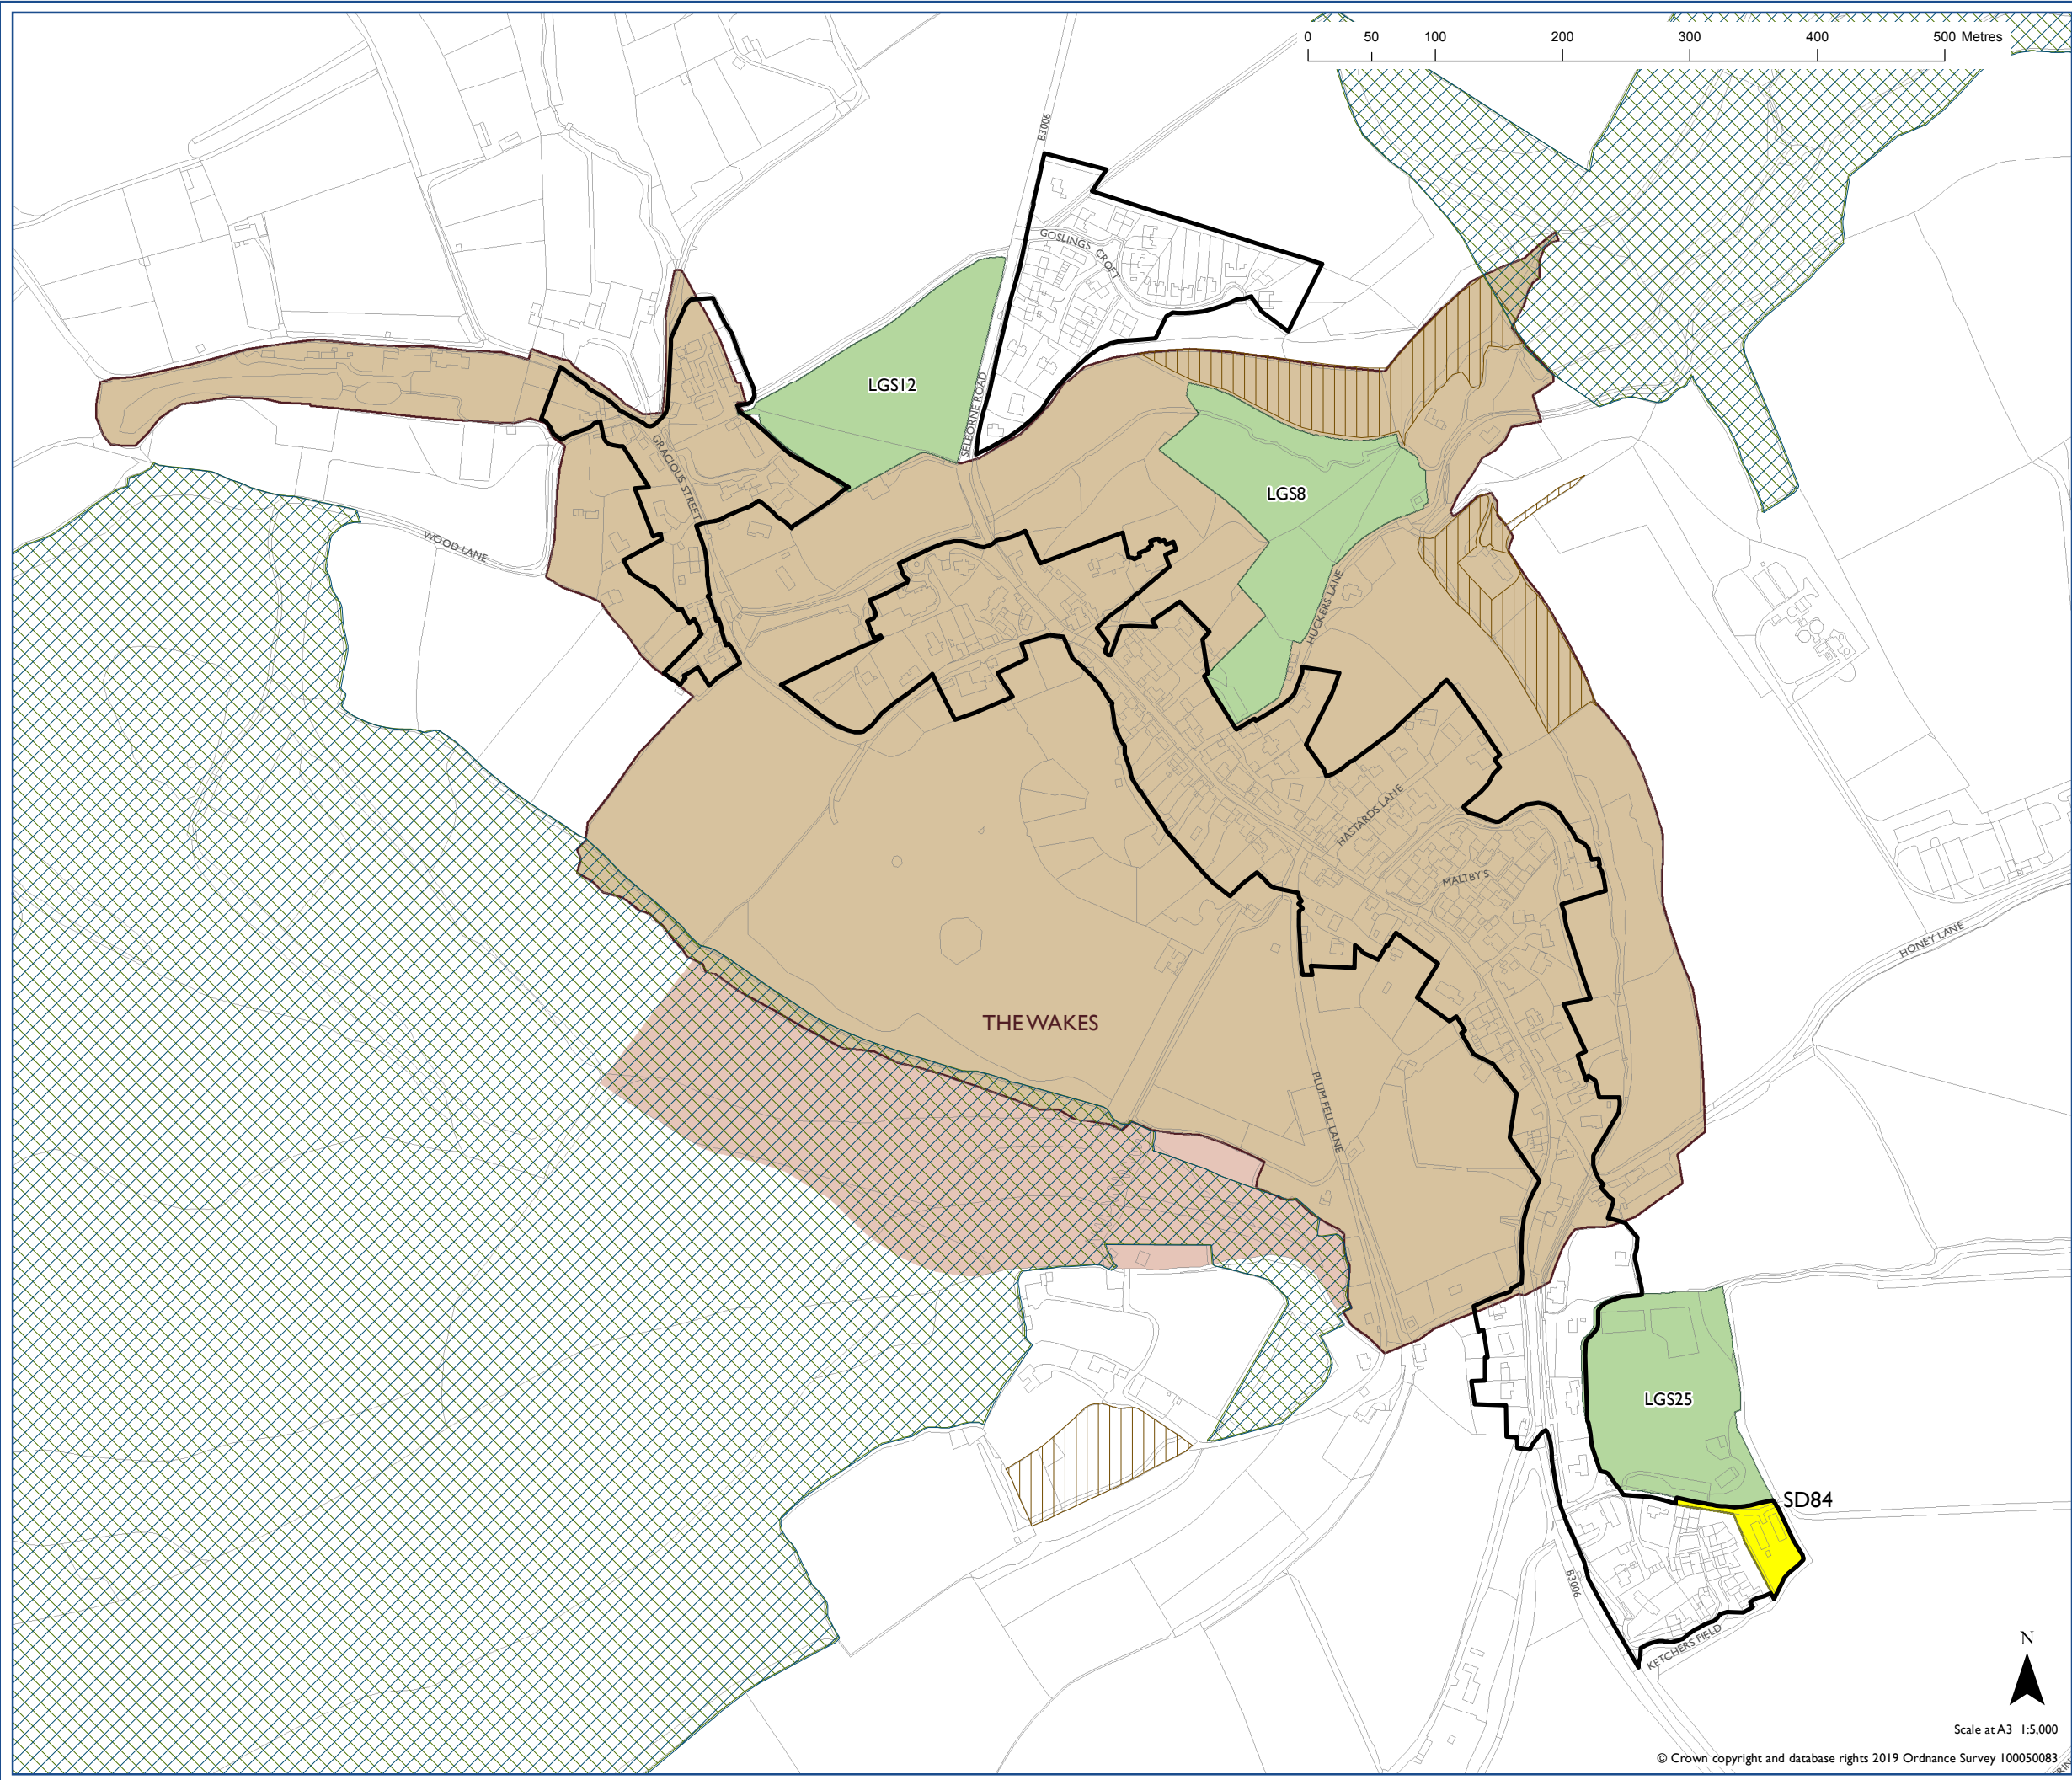

South Downs Local Plan:
Selborne

-  Settlement Boundary SD25
-  Housing Allocation
-  Local Green Space Designation SD47
-  Conservation Area SD15
-  Registered Park and Garden SD12
-  National Nature Conservation Designation SD9 (where present)
-  National Nature Conservation Designation SD9 (where present)
-  Local Nature Conservation Designation SD9 (where present)

Map Notes: