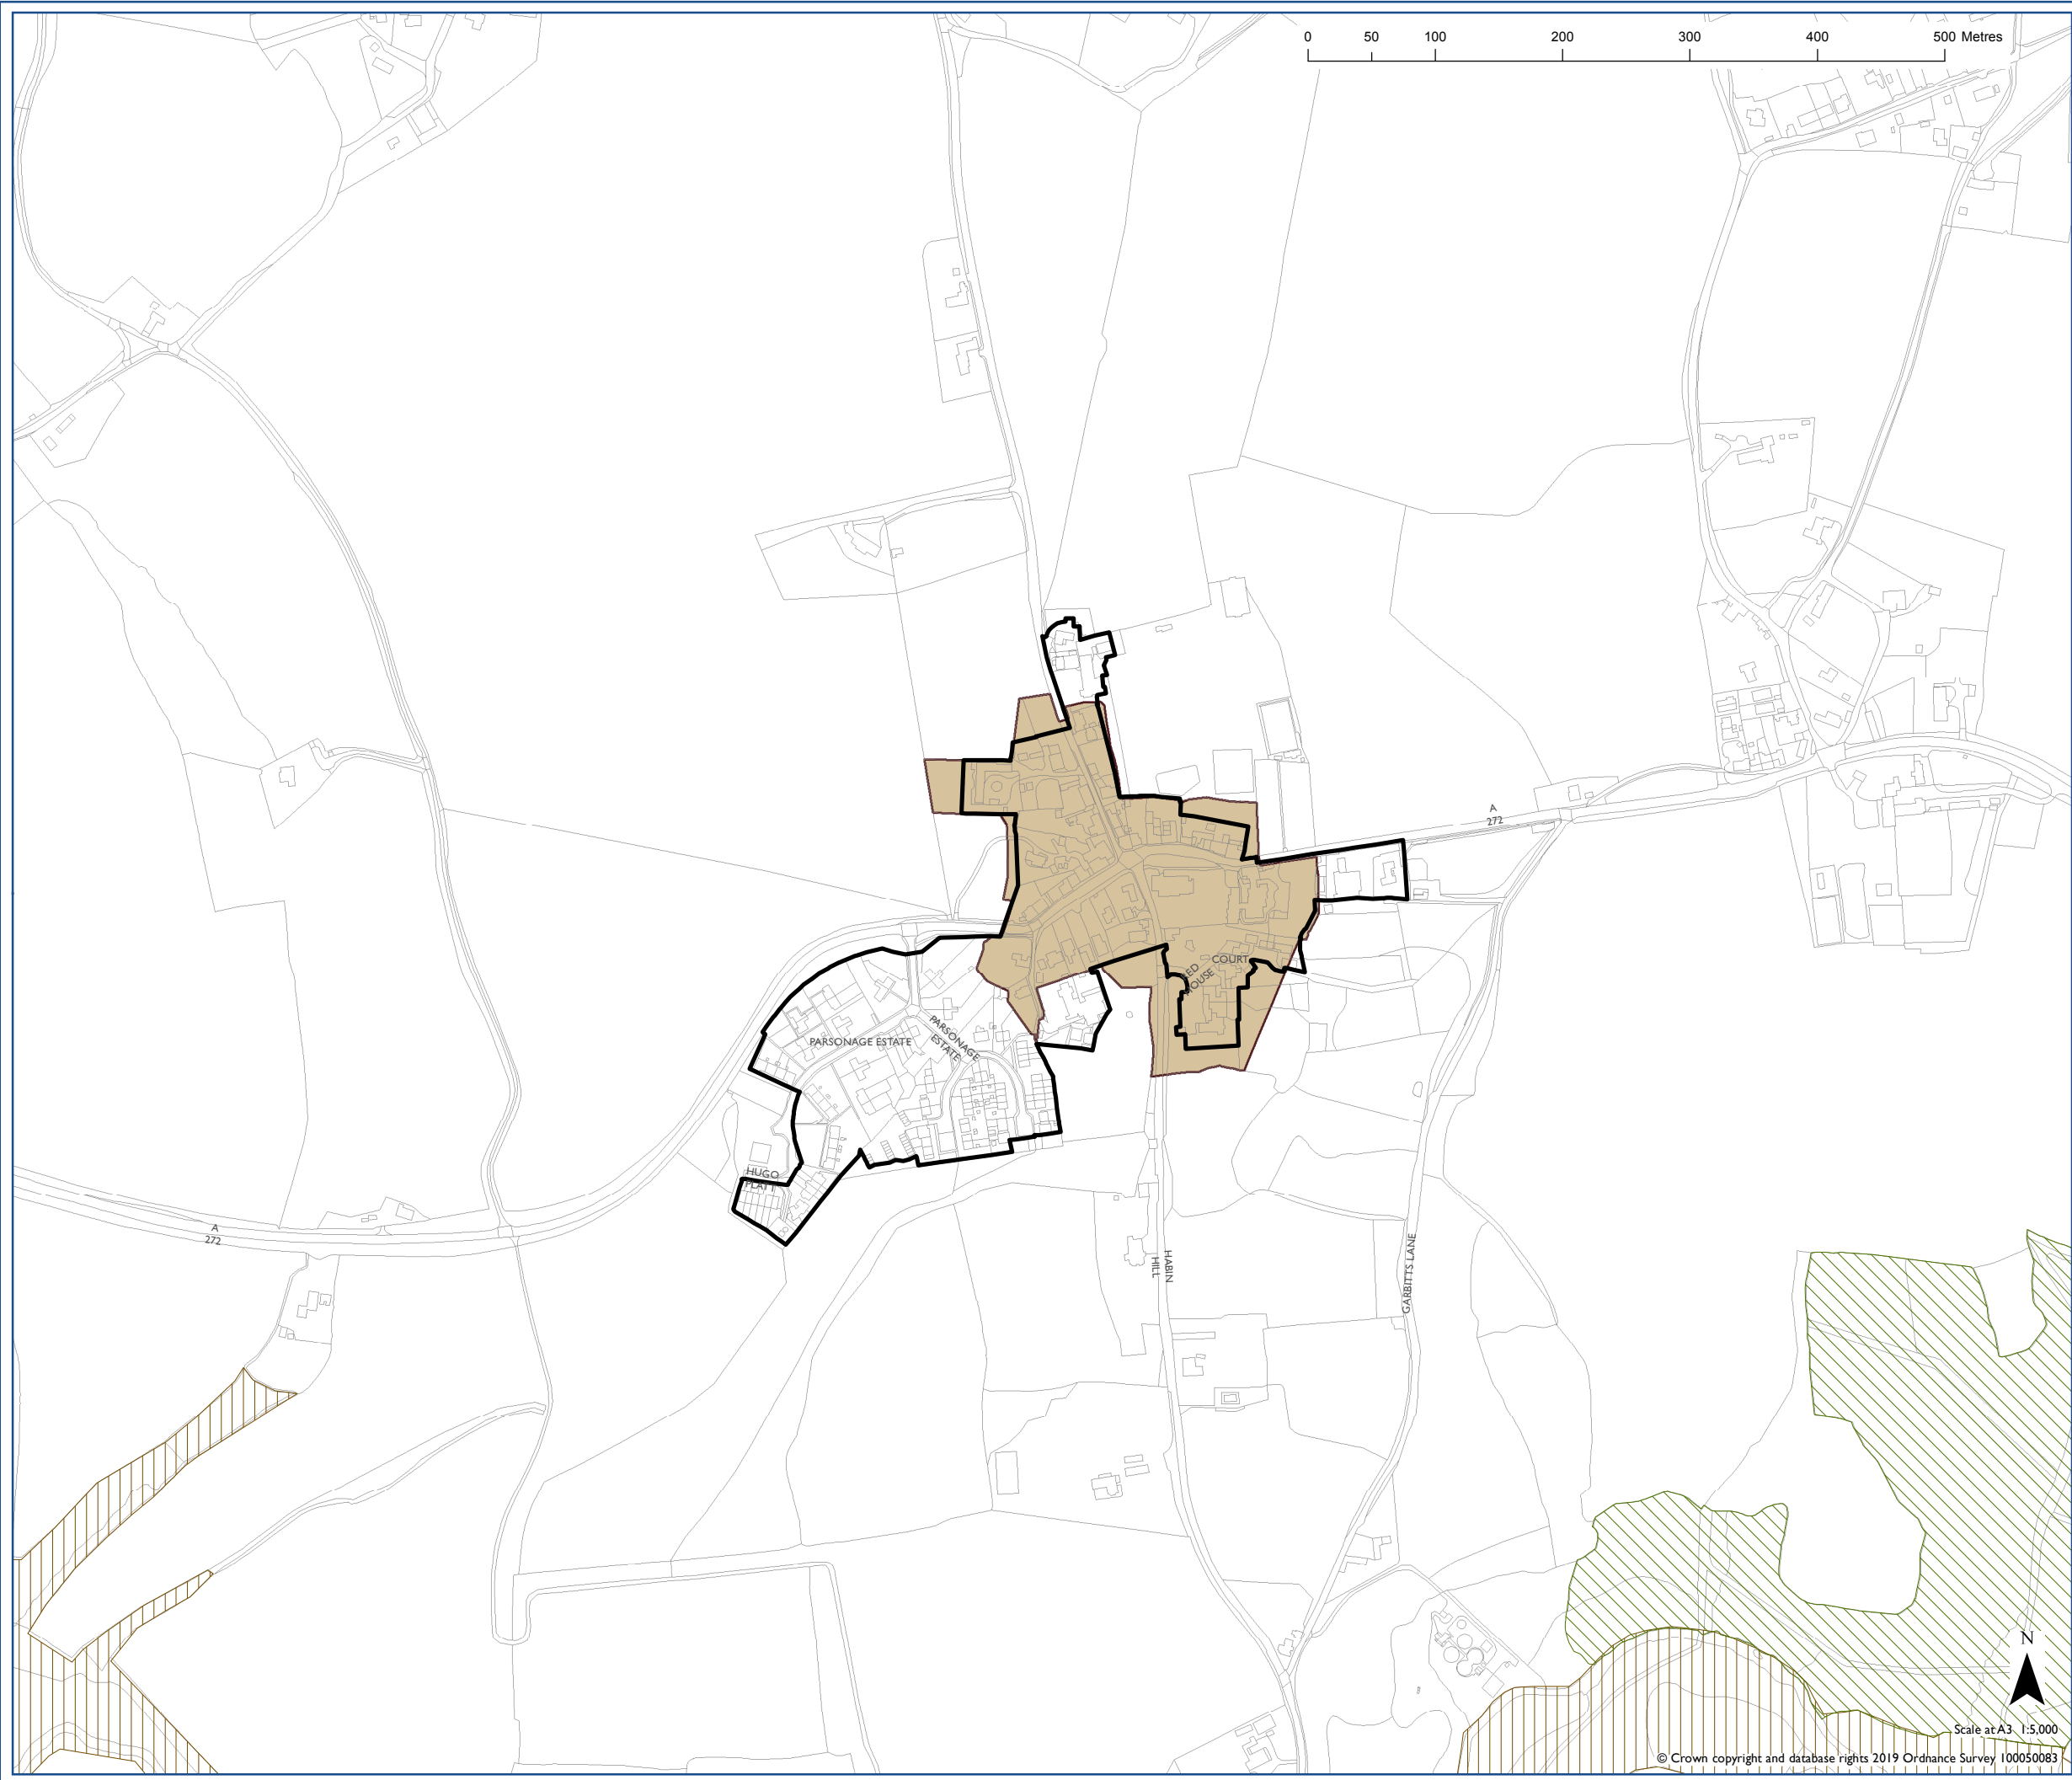

South Downs  
National Park Authority

### South Downs Local Plan: Rogate

-  Settlement Boundary SD25
-  Conservation Area SD15
-  National Nature Conservation Designation SD9 (where present)
-  National Nature Conservation Designation SD9 (where present)
-  Local Nature Conservation Designation SD9 (where present)

**Map Notes:**

**SOUTH DOWNS  
NATIONAL PARK**