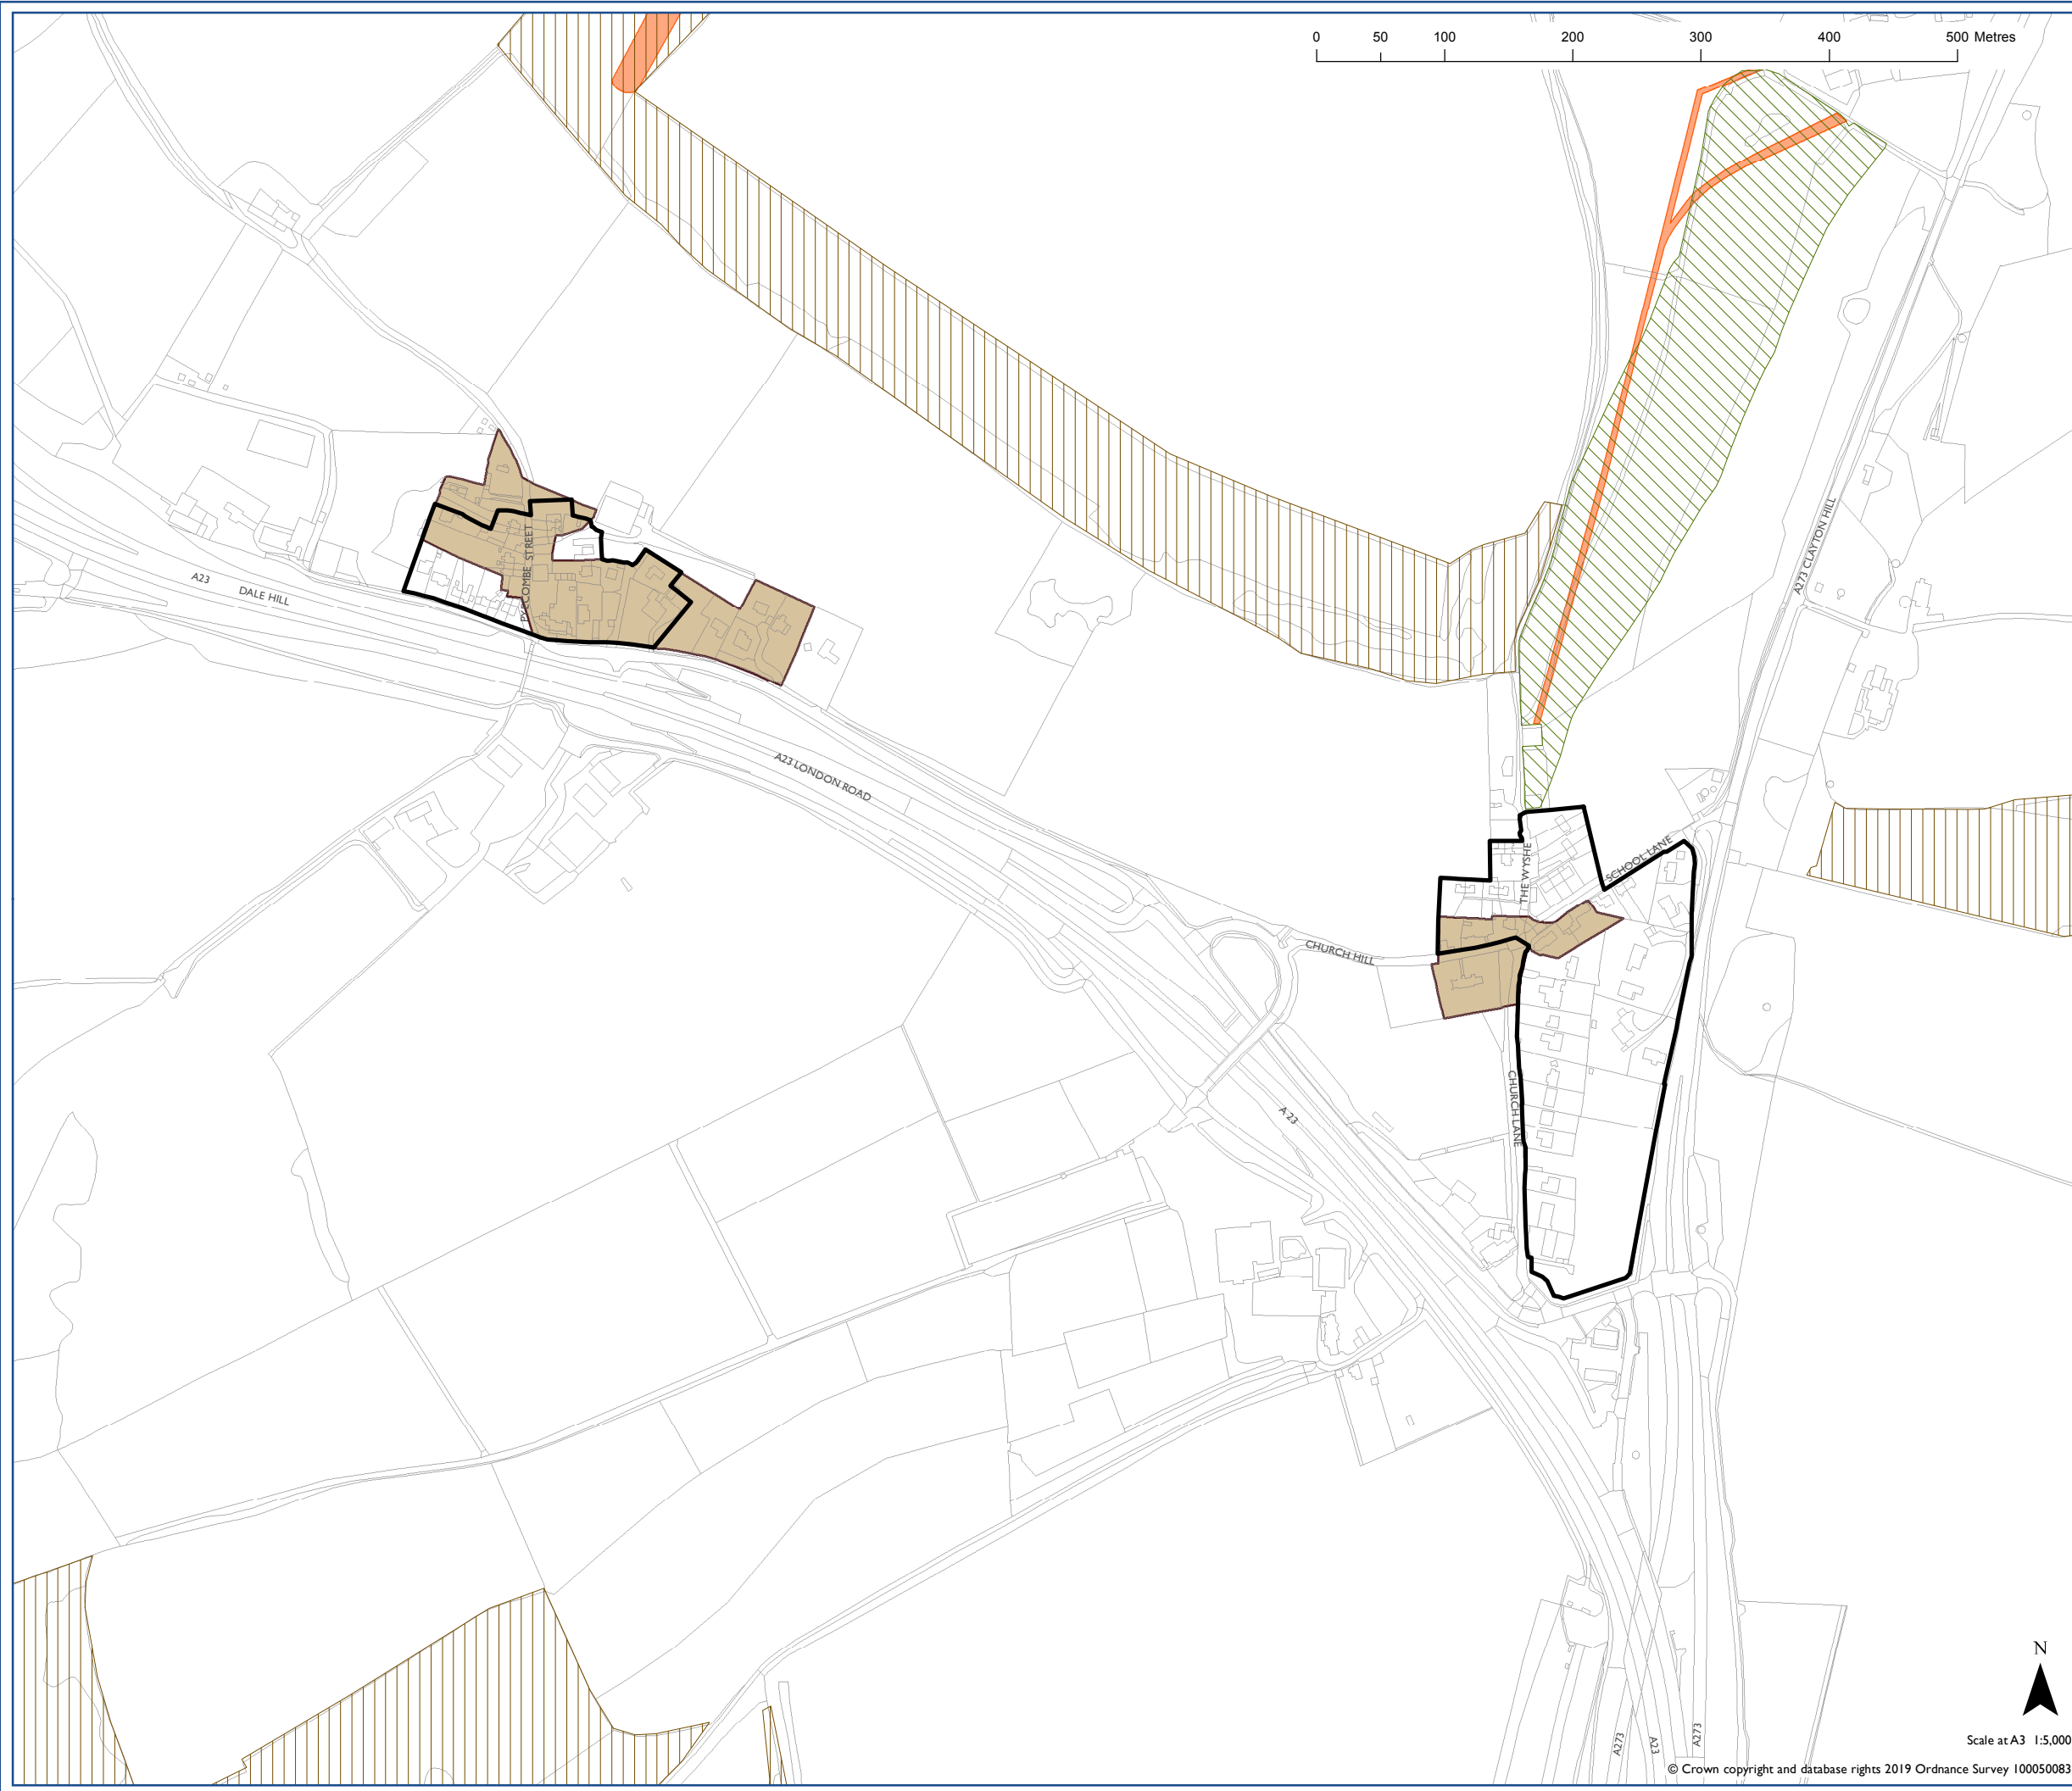

South Downs Local Plan:
Pyecombe

-  Settlement Boundary SD25
-  Conservation Area SD15
-  Scheduled Monument SD12
-  National Nature Conservation Designation SD9 (where present)
-  National Nature Conservation Designation SD9 (where present)
-  Local Nature Conservation Designation SD9 (where present)

Map Notes:

Scale at A3 1:5,000