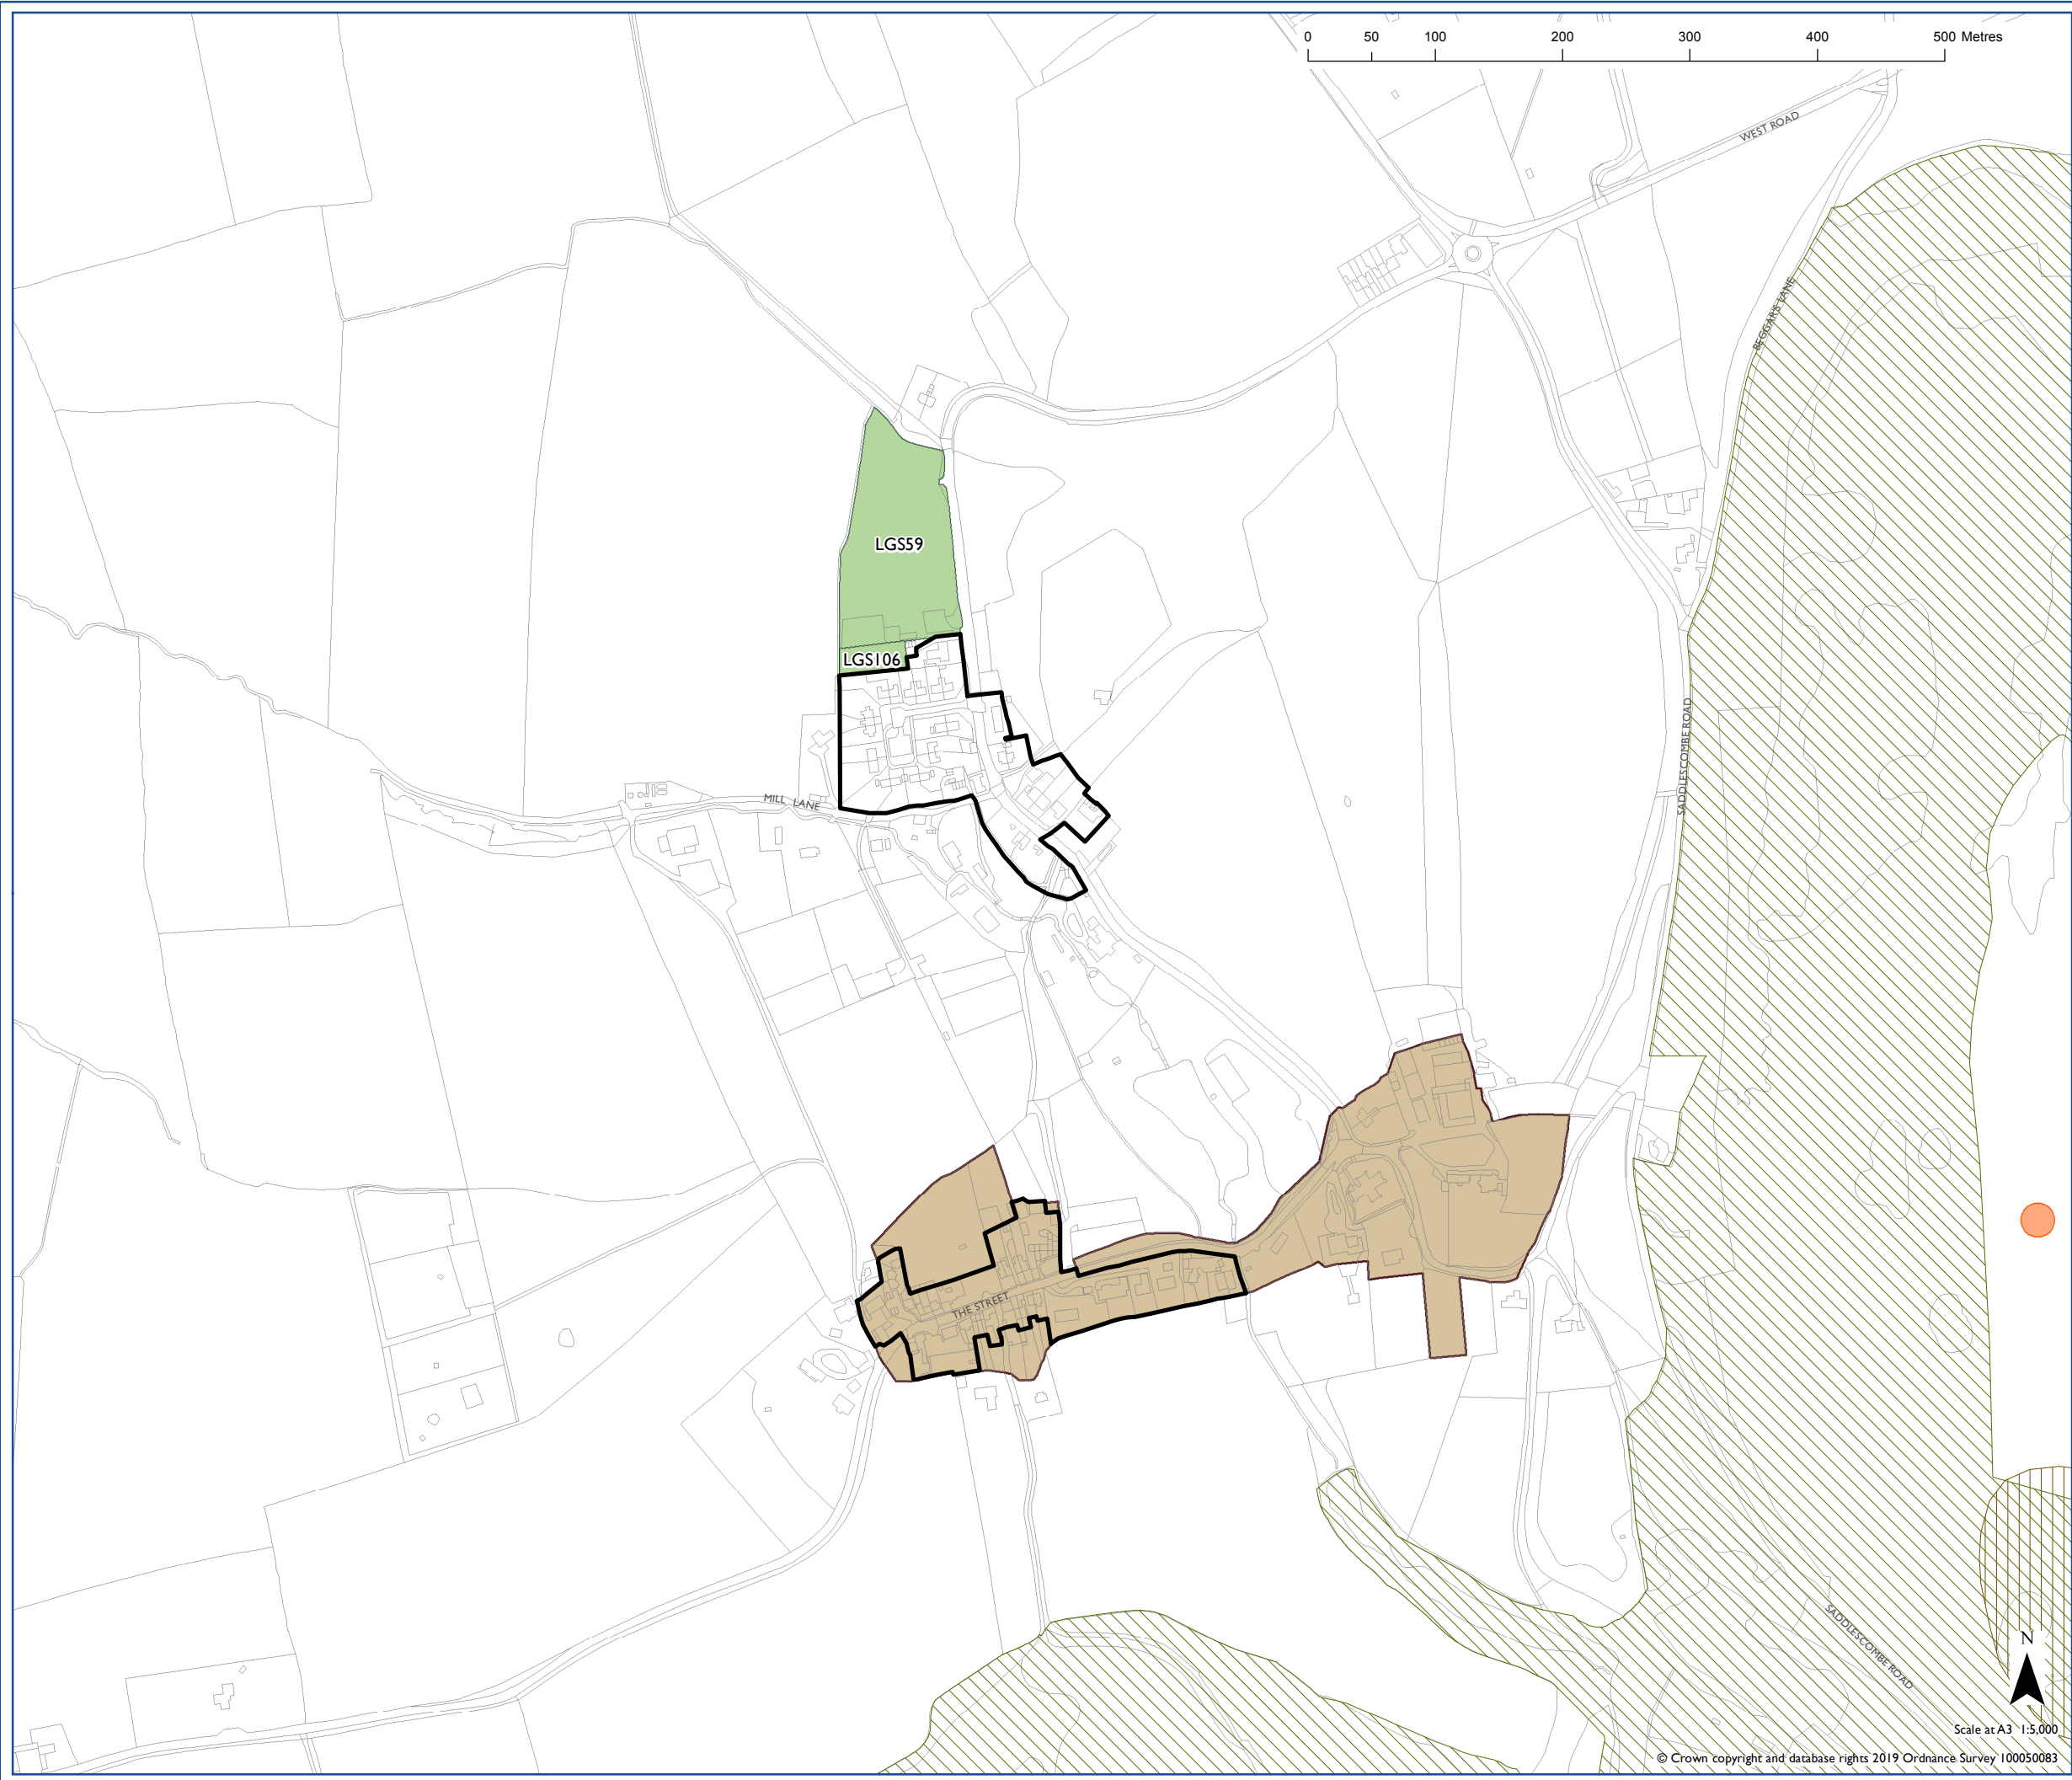

**South Downs Local Plan:  
Poynings**

-  Settlement Boundary SD25
-  Local Green Space Designation SD47
-  Conservation Area SD15
-  Scheduled Monument SD12
-  National Nature Conservation Designation SD9 (where present)
-  National Nature Conservation Designation SD9 (where present)
-  Local Nature Conservation Designation SD9 (where present)

Scale at A3 1:5,000

**Map Notes:**