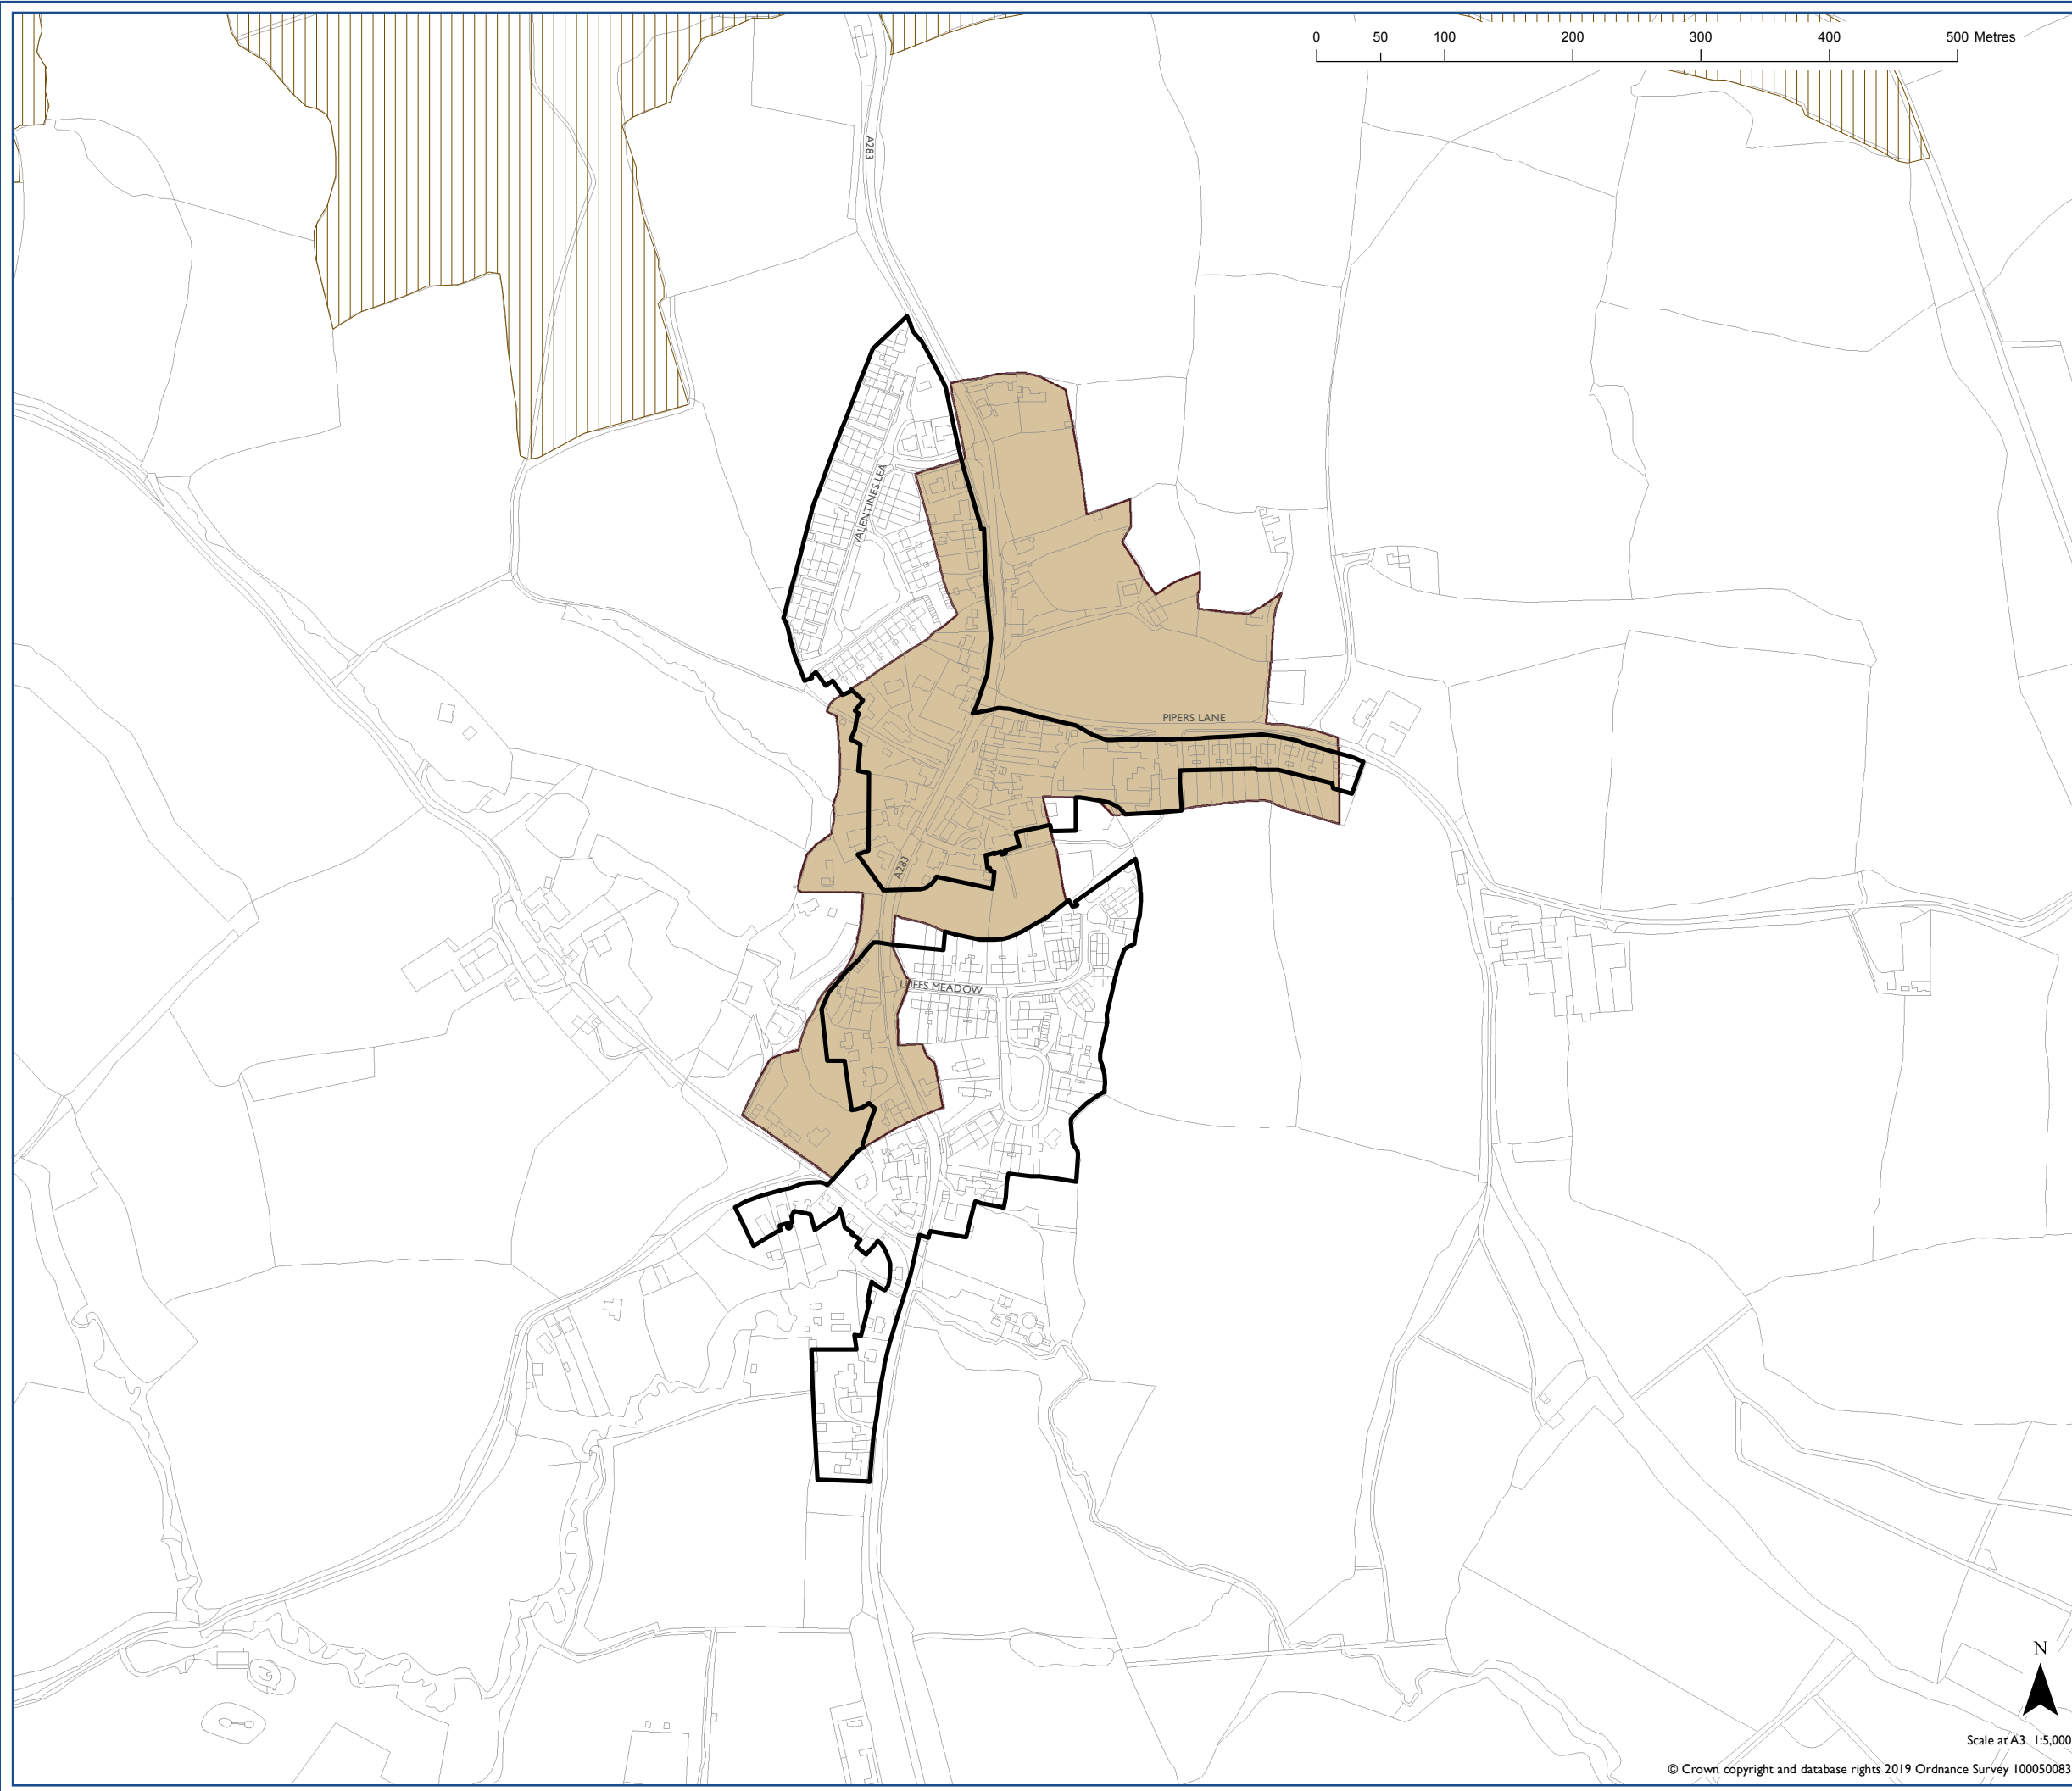

South Downs
National Park Authority

South Downs Local Plan: Northchapel

-  Settlement Boundary SD25
-  Conservation Area SD15
-  National Nature Conservation Designation SD9 (where present)
-  National Nature Conservation Designation SD9 (where present)
-  Local Nature Conservation Designation SD9 (where present)

Map Notes:

Scale at A3 1:5,000