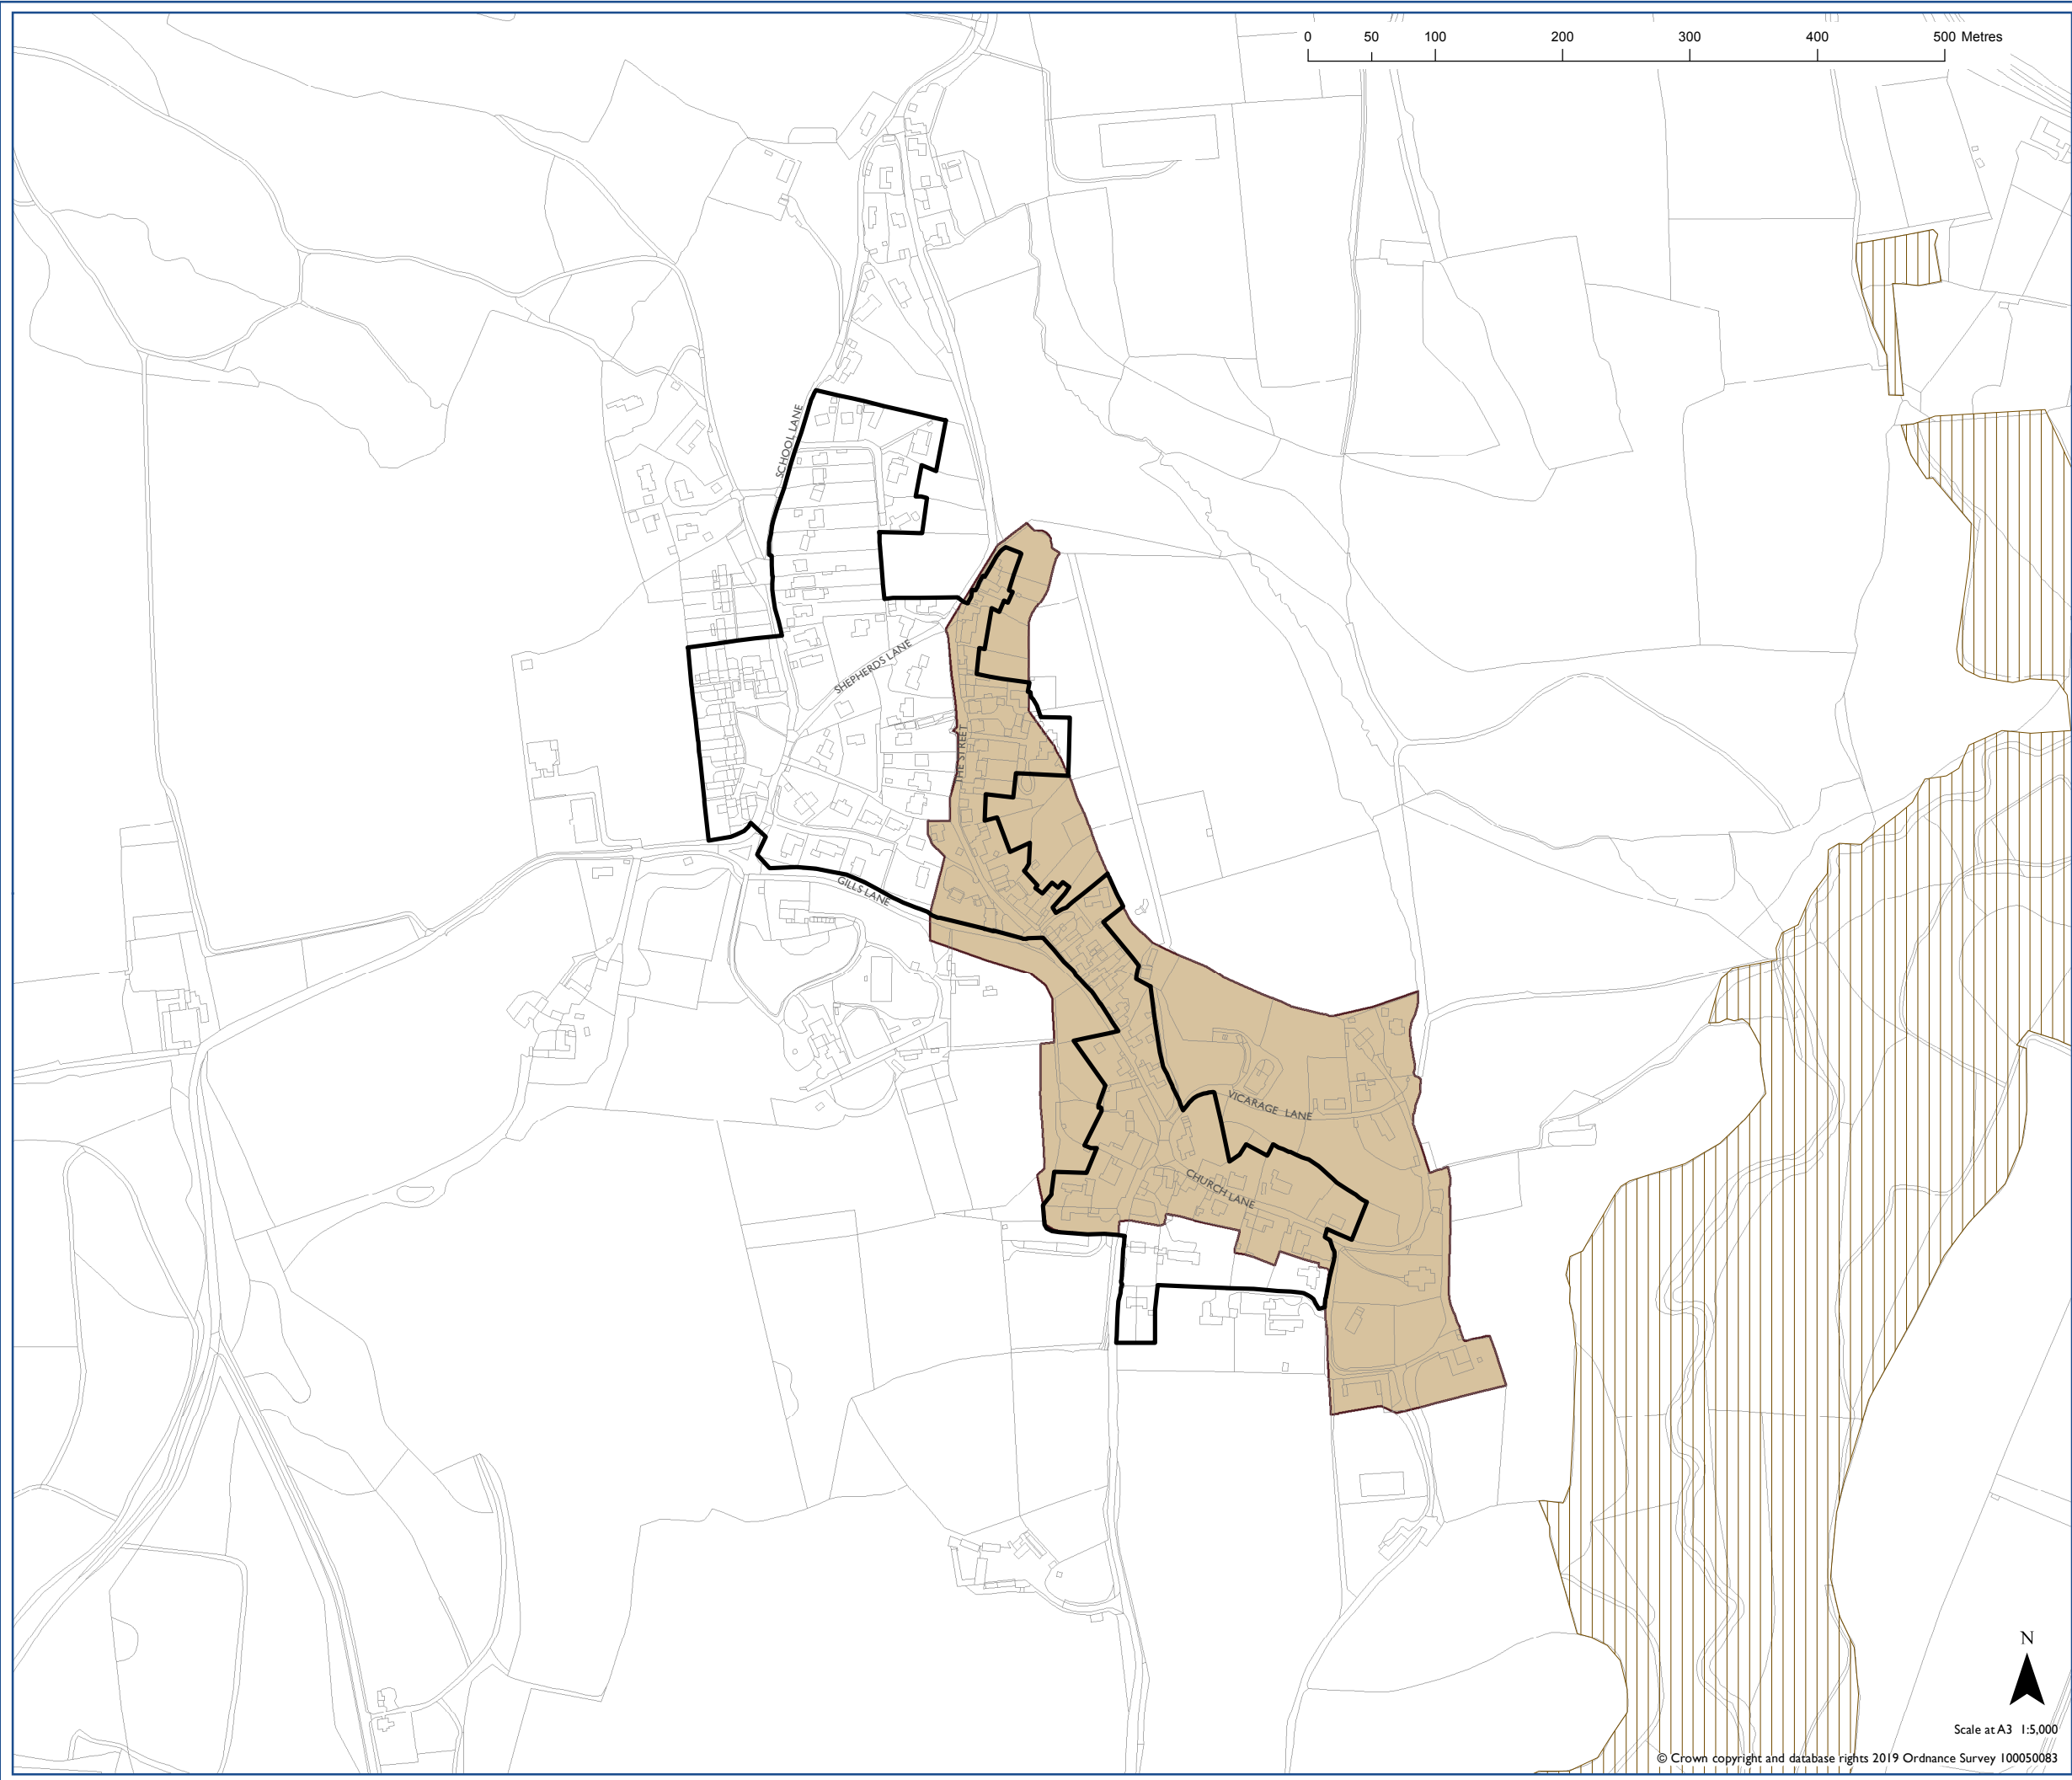

South Downs Local Plan: Lodsworth

-  Settlement Boundary SD25
-  Conservation Area SD15
-  National Nature Conservation Designation SD9 (where present)
-  National Nature Conservation Designation SD9 (where present)
-  Local Nature Conservation Designation SD9 (where present)

Map Notes: