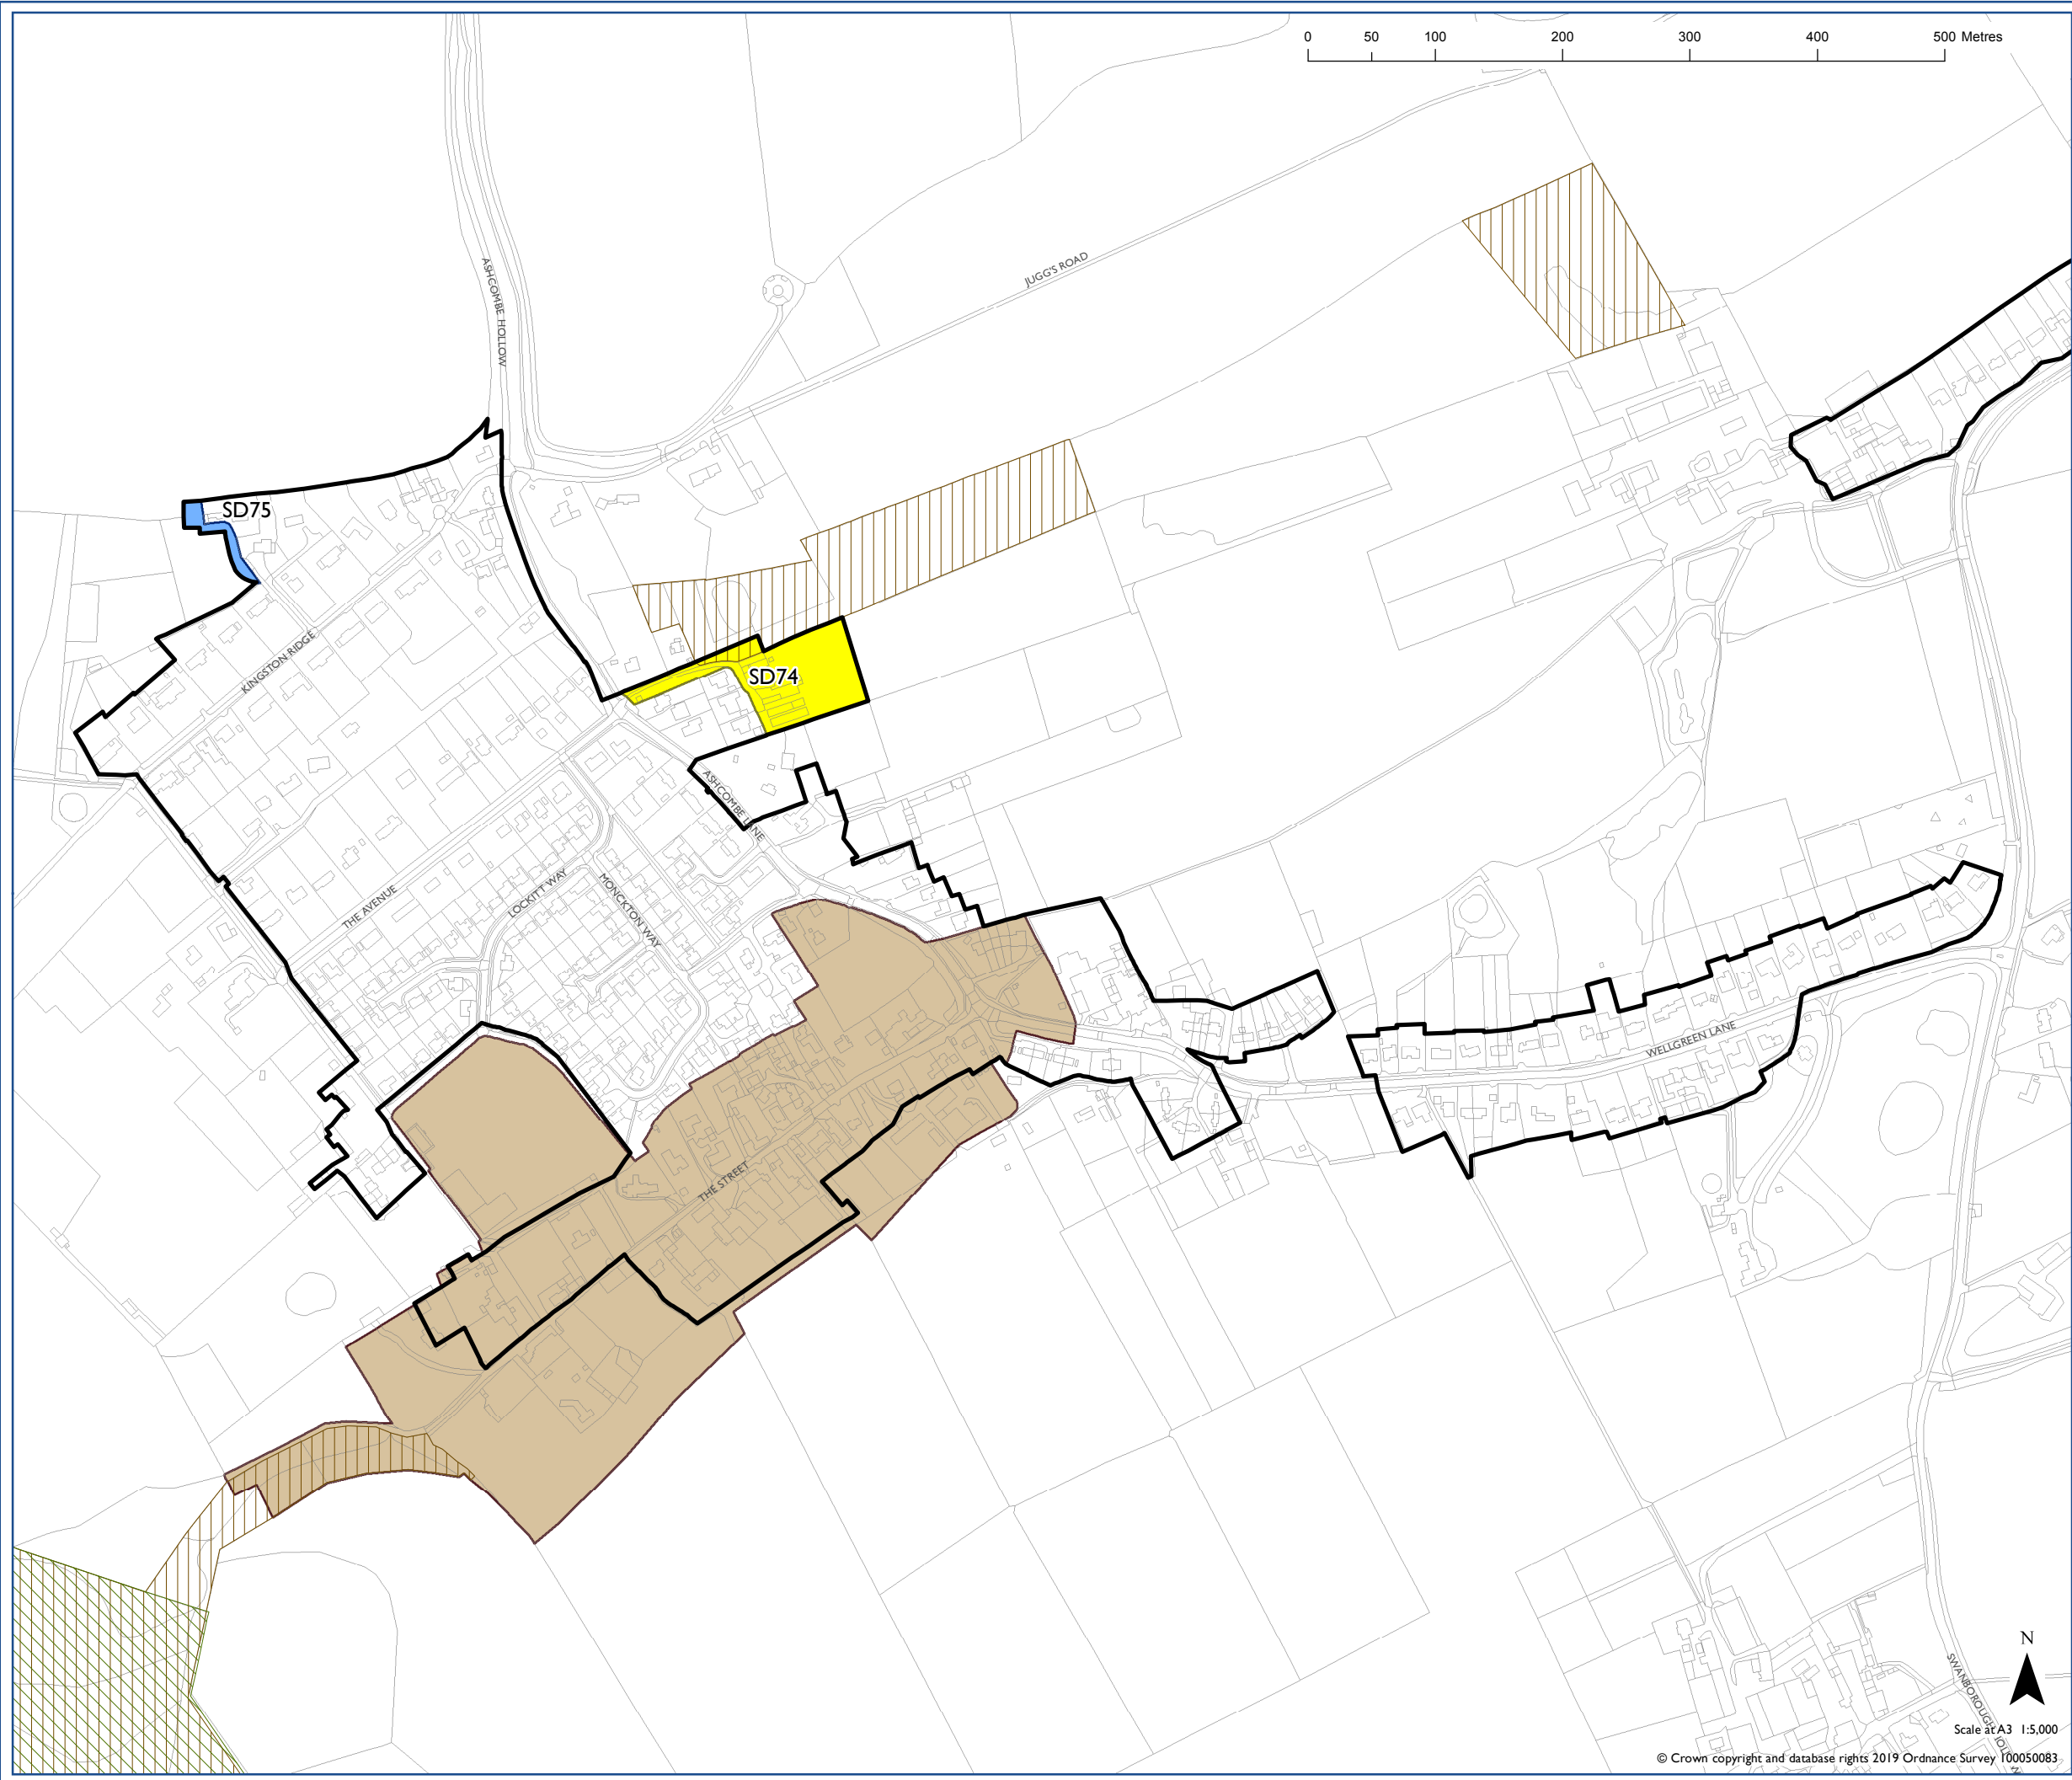

**South Downs Local Plan:  
Kingston near Lewes**

-  Settlement Boundary SD25
-  Housing Allocation
-  Gypsy & Traveller Site Allocation
-  Conservation Area SD15
-  National Nature Conservation Designation SD9 (where present)
-  National Nature Conservation Designation SD9 (where present)
-  Local Nature Conservation Designation SD9 (where present)

**Map Notes:**