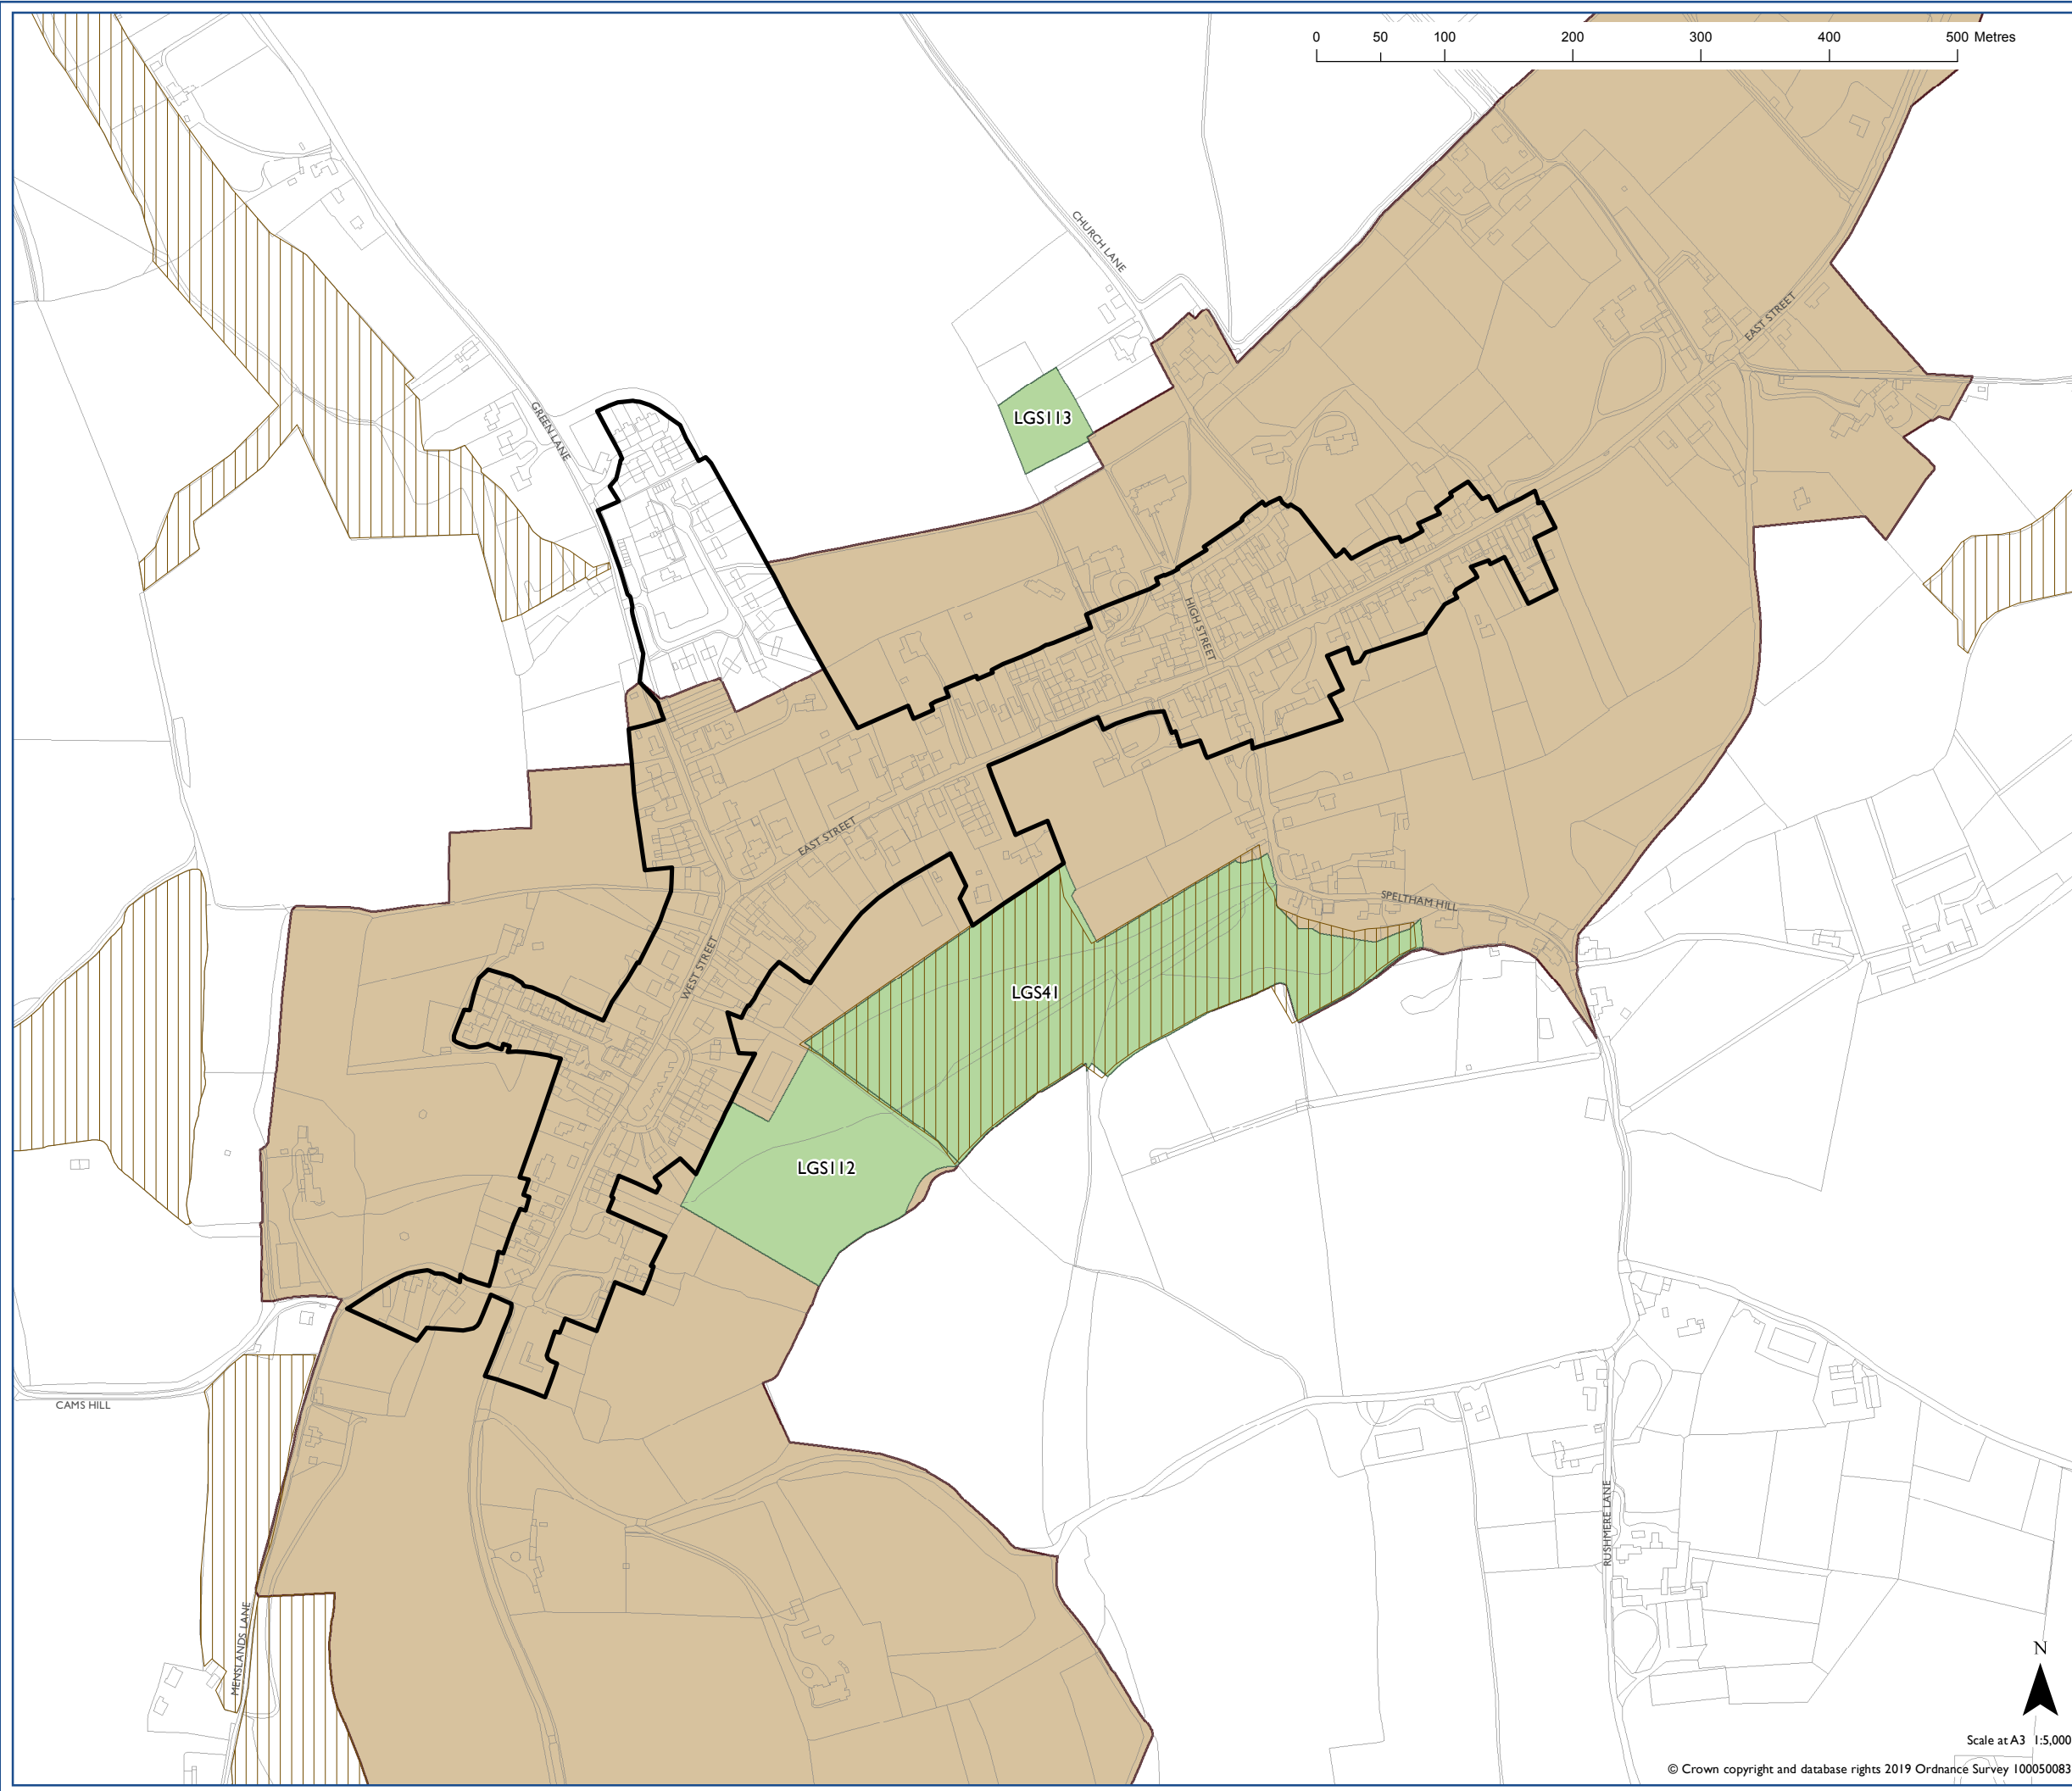

South Downs Local Plan: Hambleton

-  Settlement Boundary SD25
-  Local Green Space Designation SD47
-  Conservation Area SD15
-  National Nature Conservation Designation SD9 (where present)
-  National Nature Conservation Designation SD9 (where present)
-  Local Nature Conservation Designation SD9 (where present)

Map Notes:

Scale at A3 1:5,000