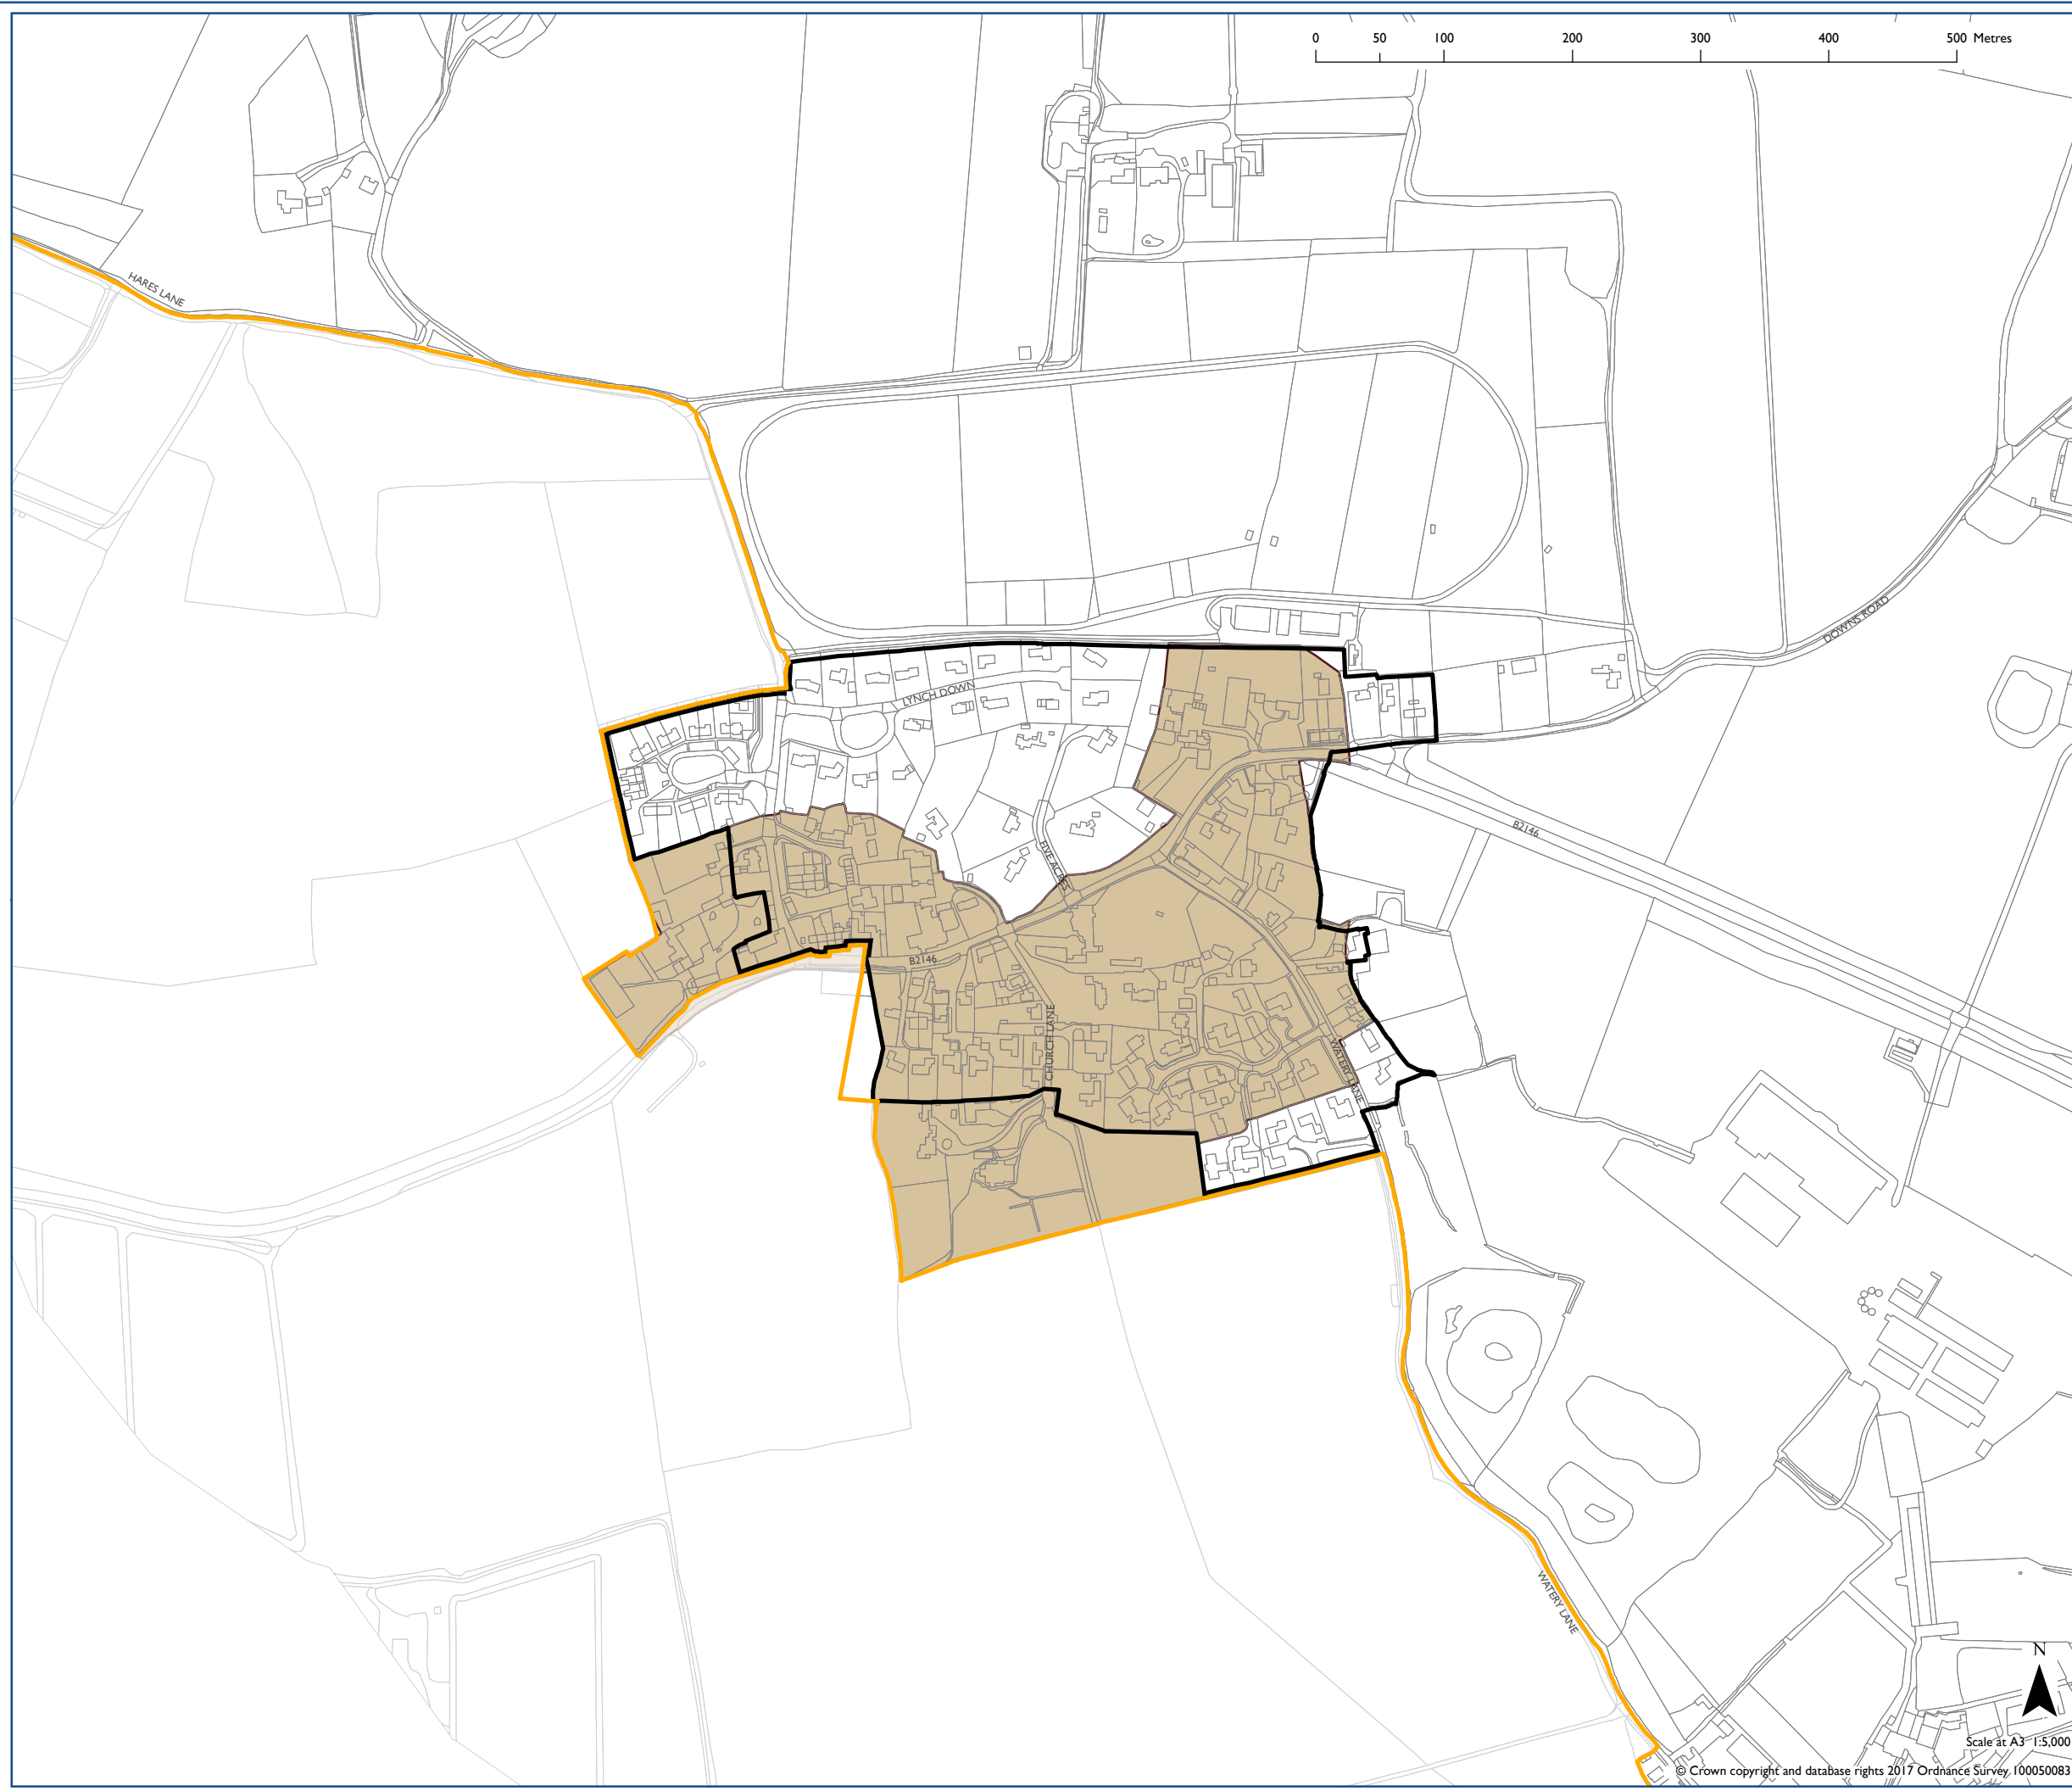

South Downs Local Plan:
Funtington

-  Settlement Boundary SD25
-  Conservation Area SD15
-  International Nature Conservation Designation SD9 (where present)
-  National Nature Conservation Designation SD9 (where present)
-  Local Nature Conservation Designation SD9 (where present)
-  SDNPA Boundary

Map Notes: