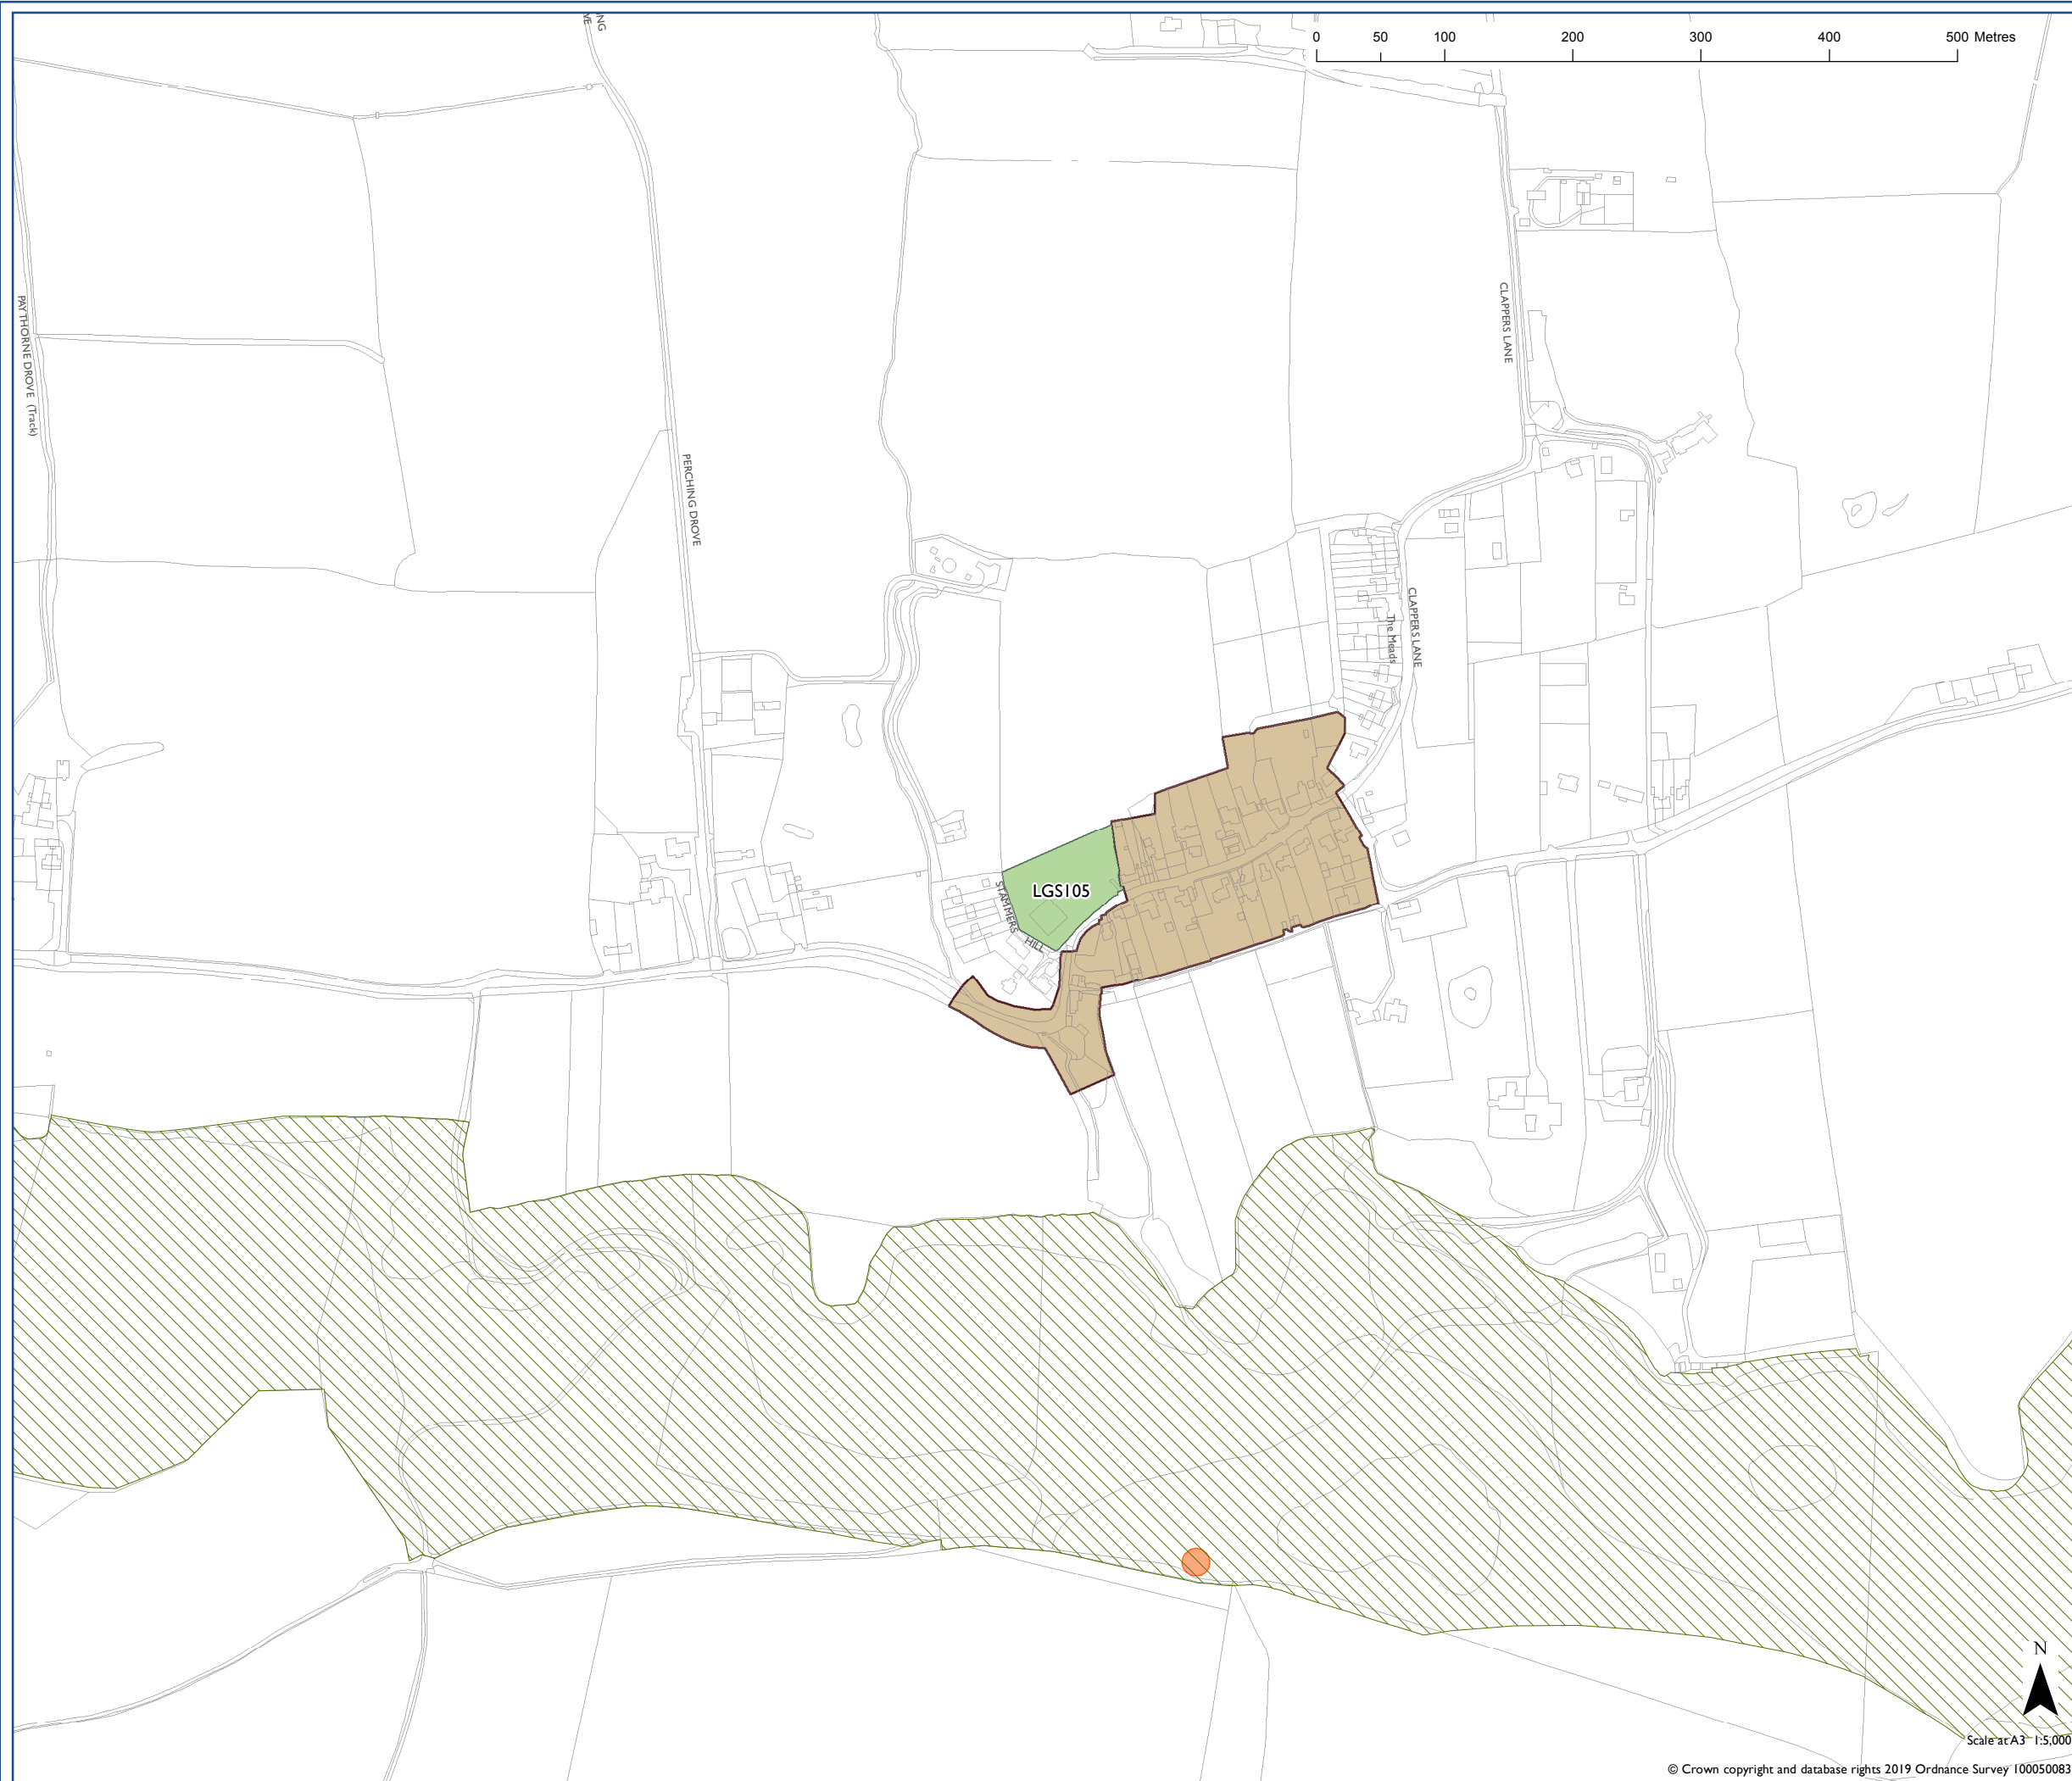

South Downs
National Park Authority

South Downs Local Plan: Fulking

- Local Green Space Designation SD47
- Conservation Area SD15
- Scheduled Monument SD12
- National Nature Conservation Designation SD9 (where present)
- National Nature Conservation Designation SD9 (where present)
- Local Nature Conservation Designation SD9 (where present)

Map Notes:

Scale at A3: 1:5,000