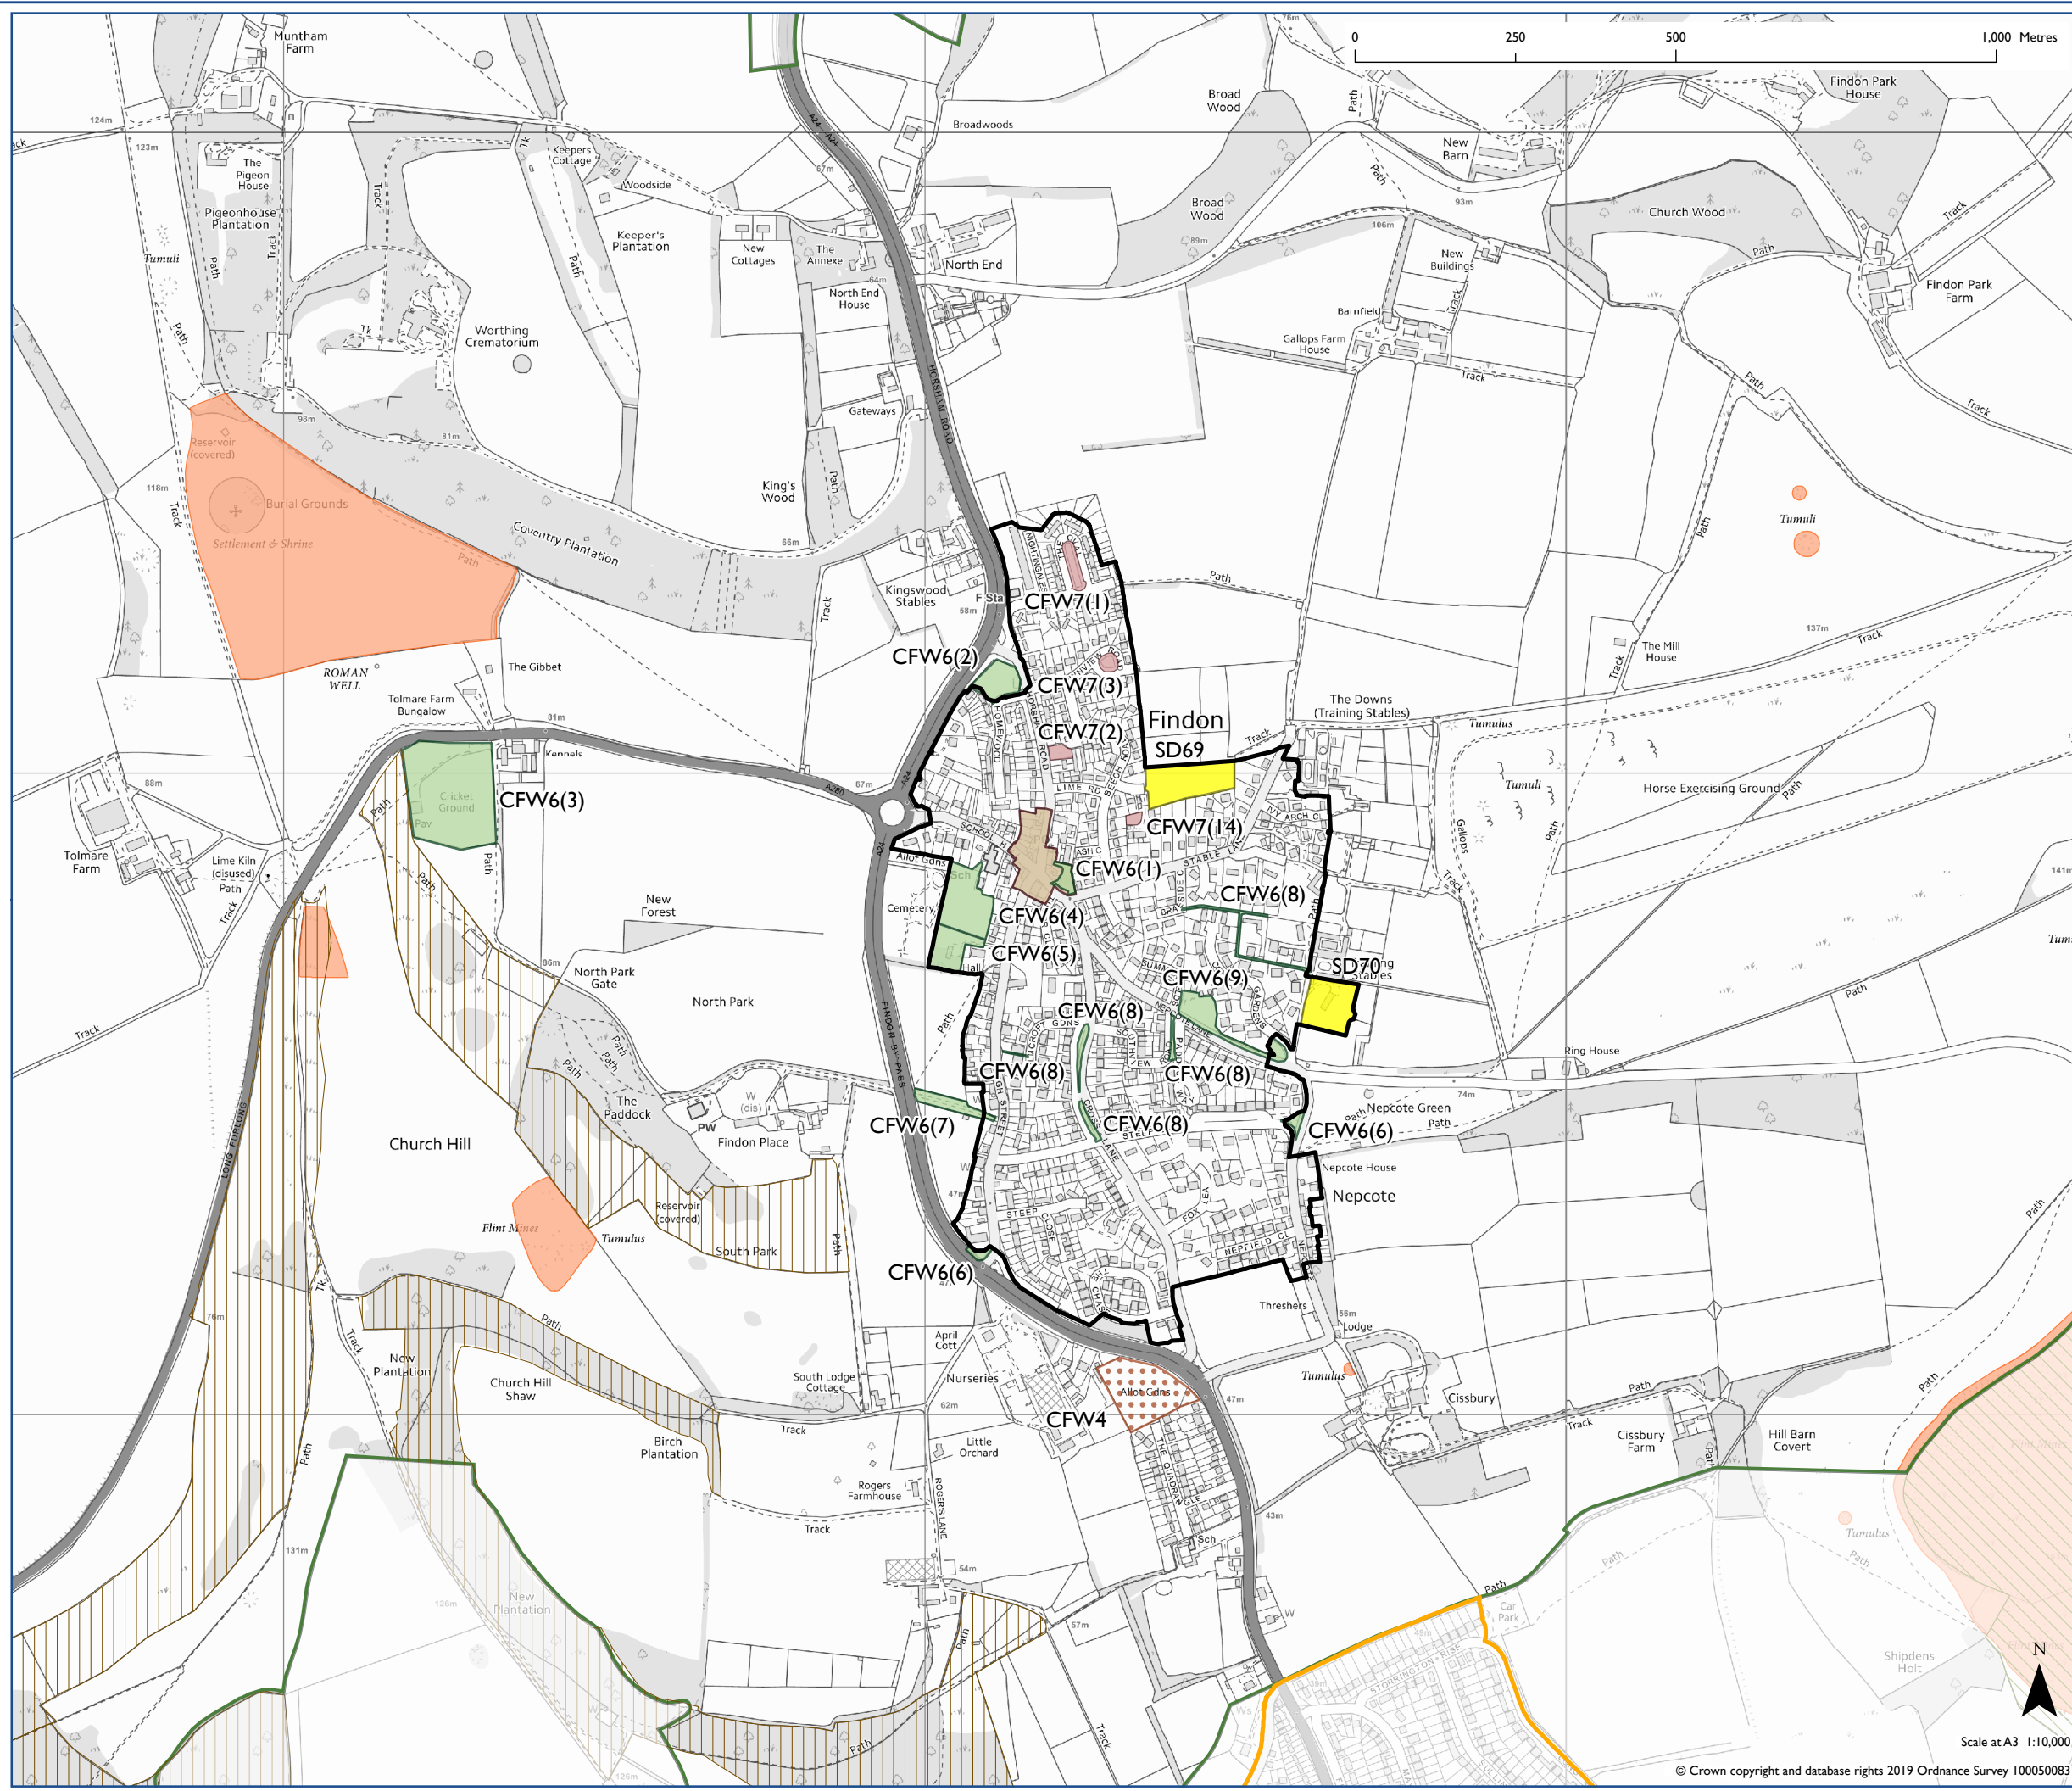

South Downs Local Plan:
Findon

Findon NDP Made 8 December
2016

-  NDP Designated Boundary (where shown)
-  NDP Local Green Space - CFW6
-  NDP Local Open Space - CFW7
-  NDP Allotment - CFW4
-  Settlement Boundary SD25
-  Housing Allocation
-  Conservation Area SD15
-  International Nature Conservation Designation SD9 (where present)
-  National nature conservation designation SD9 (where present)
-  Local nature conservation designation SD9 (where present)
-  SDNPA Boundary

Map Notes:
Findon housing allocations and settlement boundary have been determined by the South Downs Local Plan. Local Open Space, Green Space and Allotments are as determined by Findon NDP.