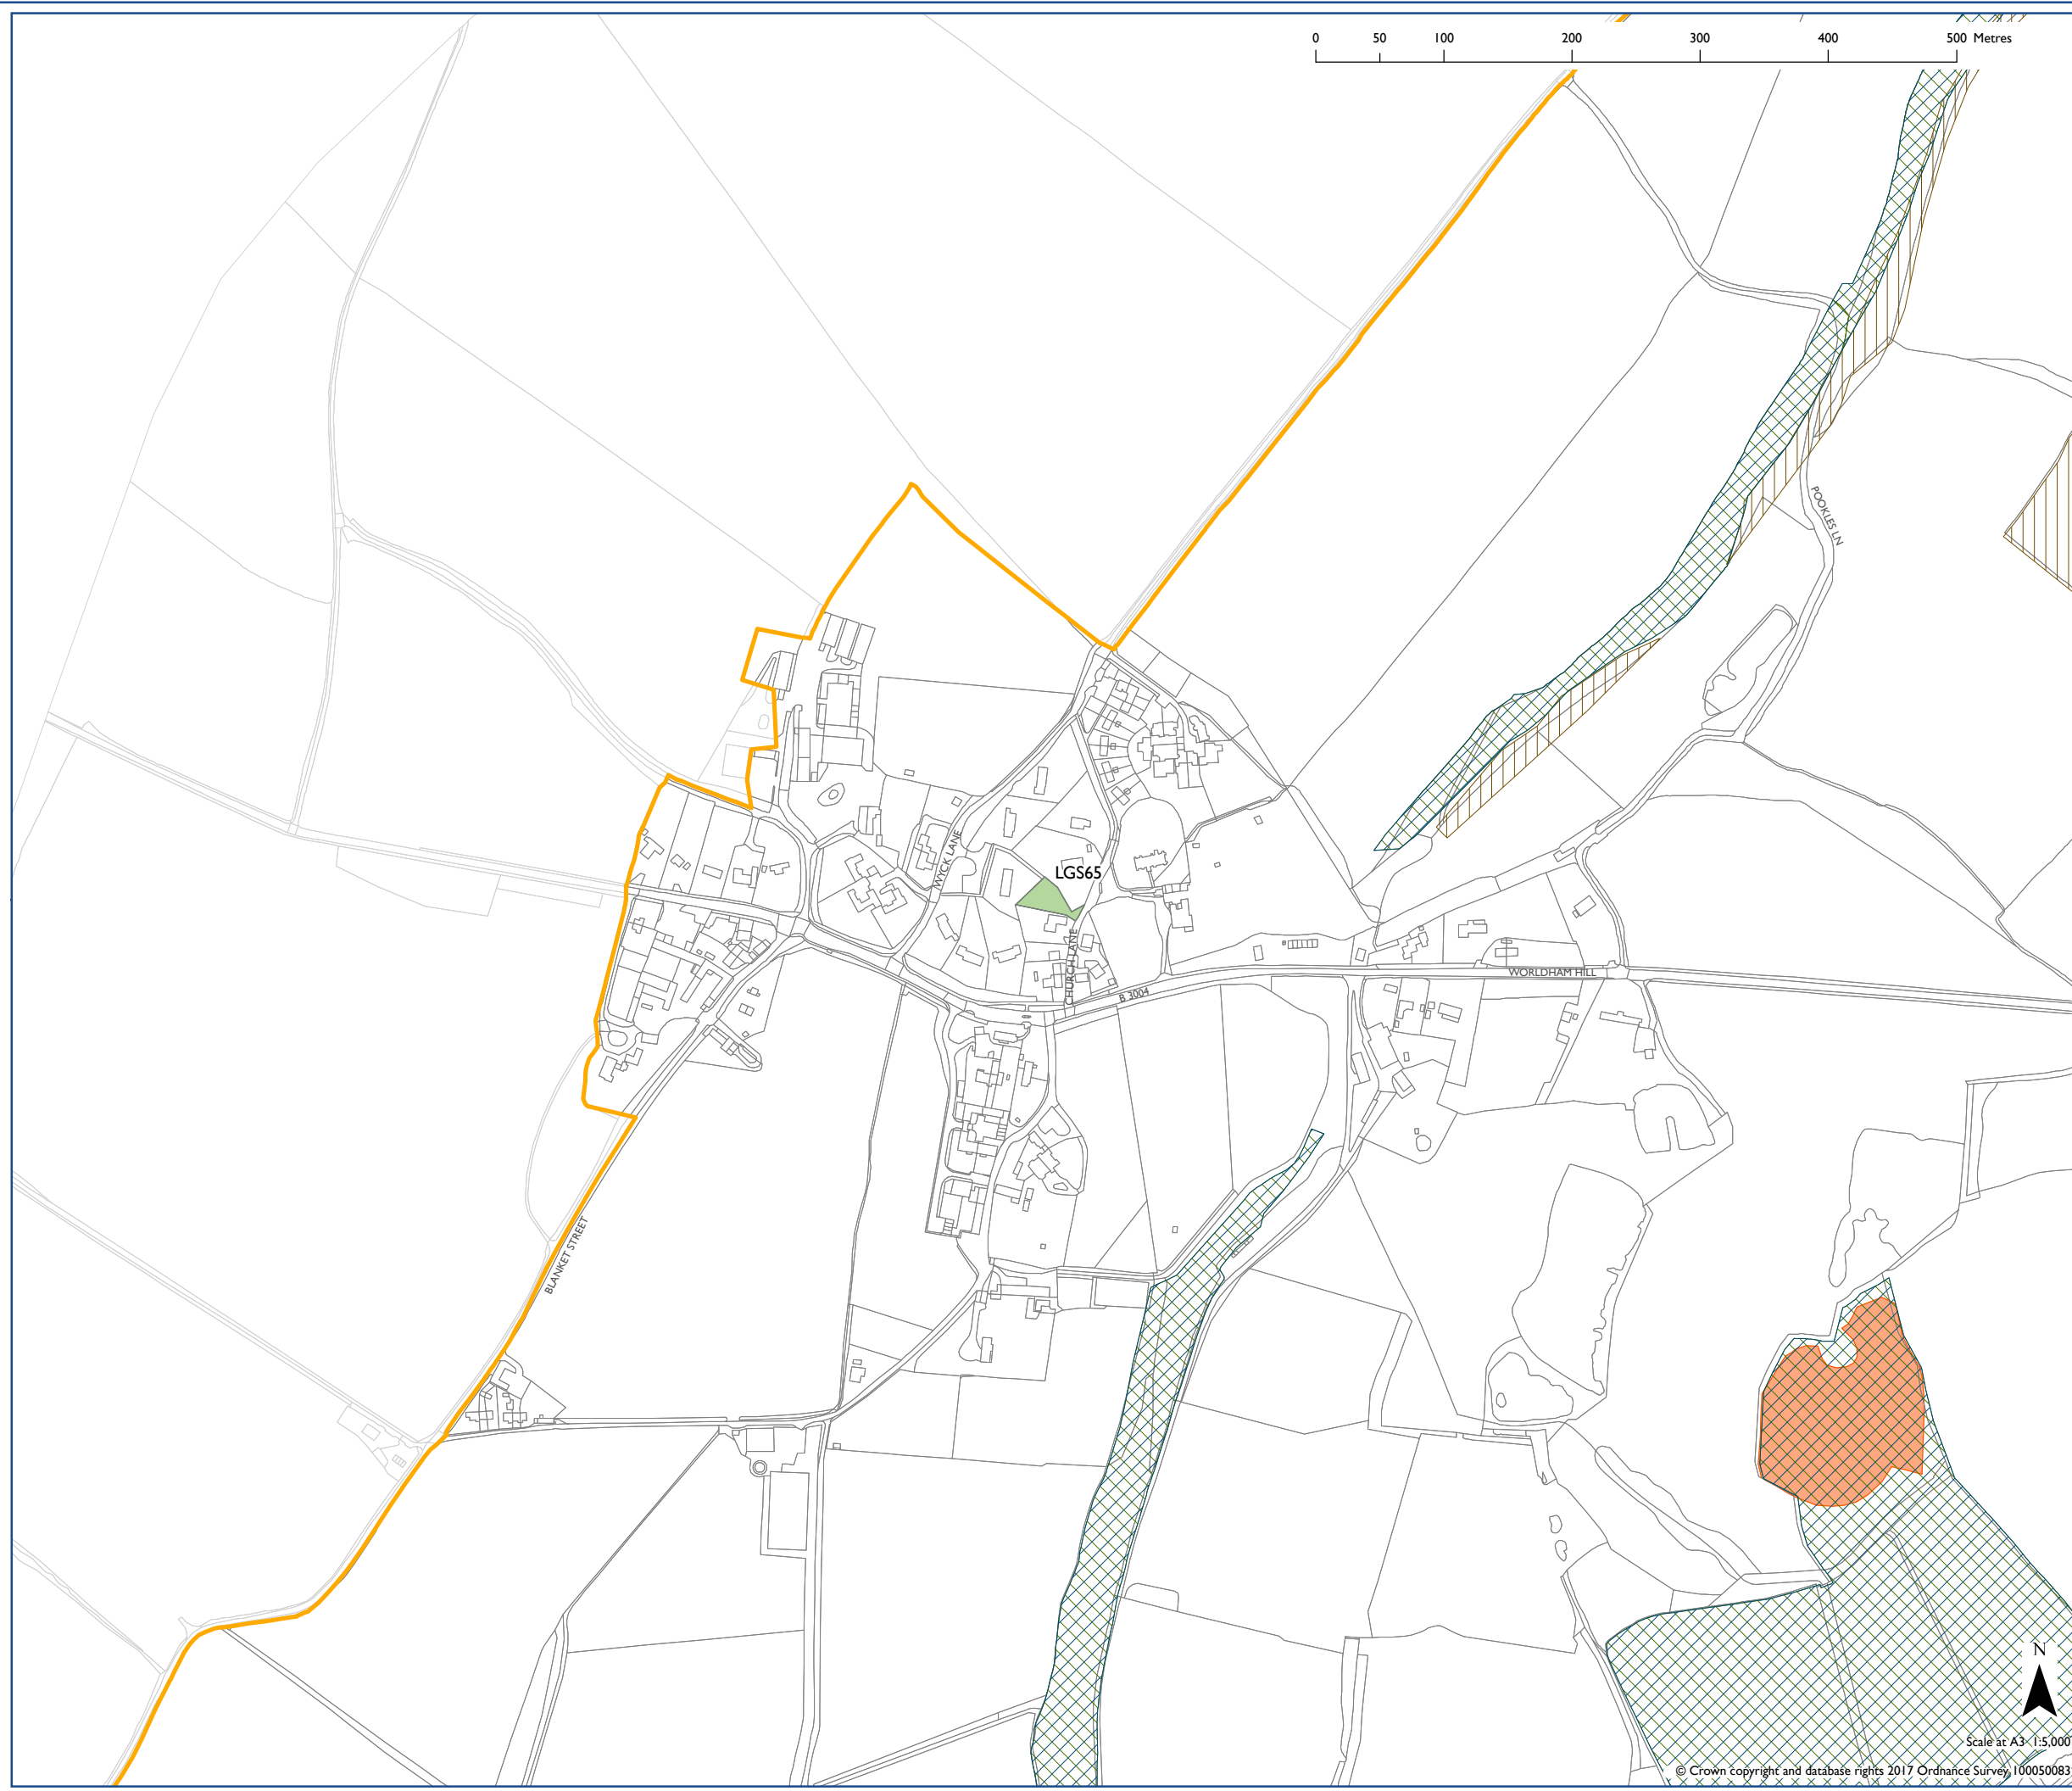

South Downs Local Plan:
East Worldham

-  Local Green Space Designation SD47
-  Scheduled Monument SD12
-  International Nature Conservation Designation SD9 (where present)
-  National Nature Conservation Designation SD9 (where present)
-  Local Nature Conservation Designation SD9 (where present)
-  SDNPA Boundary

Map Notes:

Scale at A3 - 1:5,000