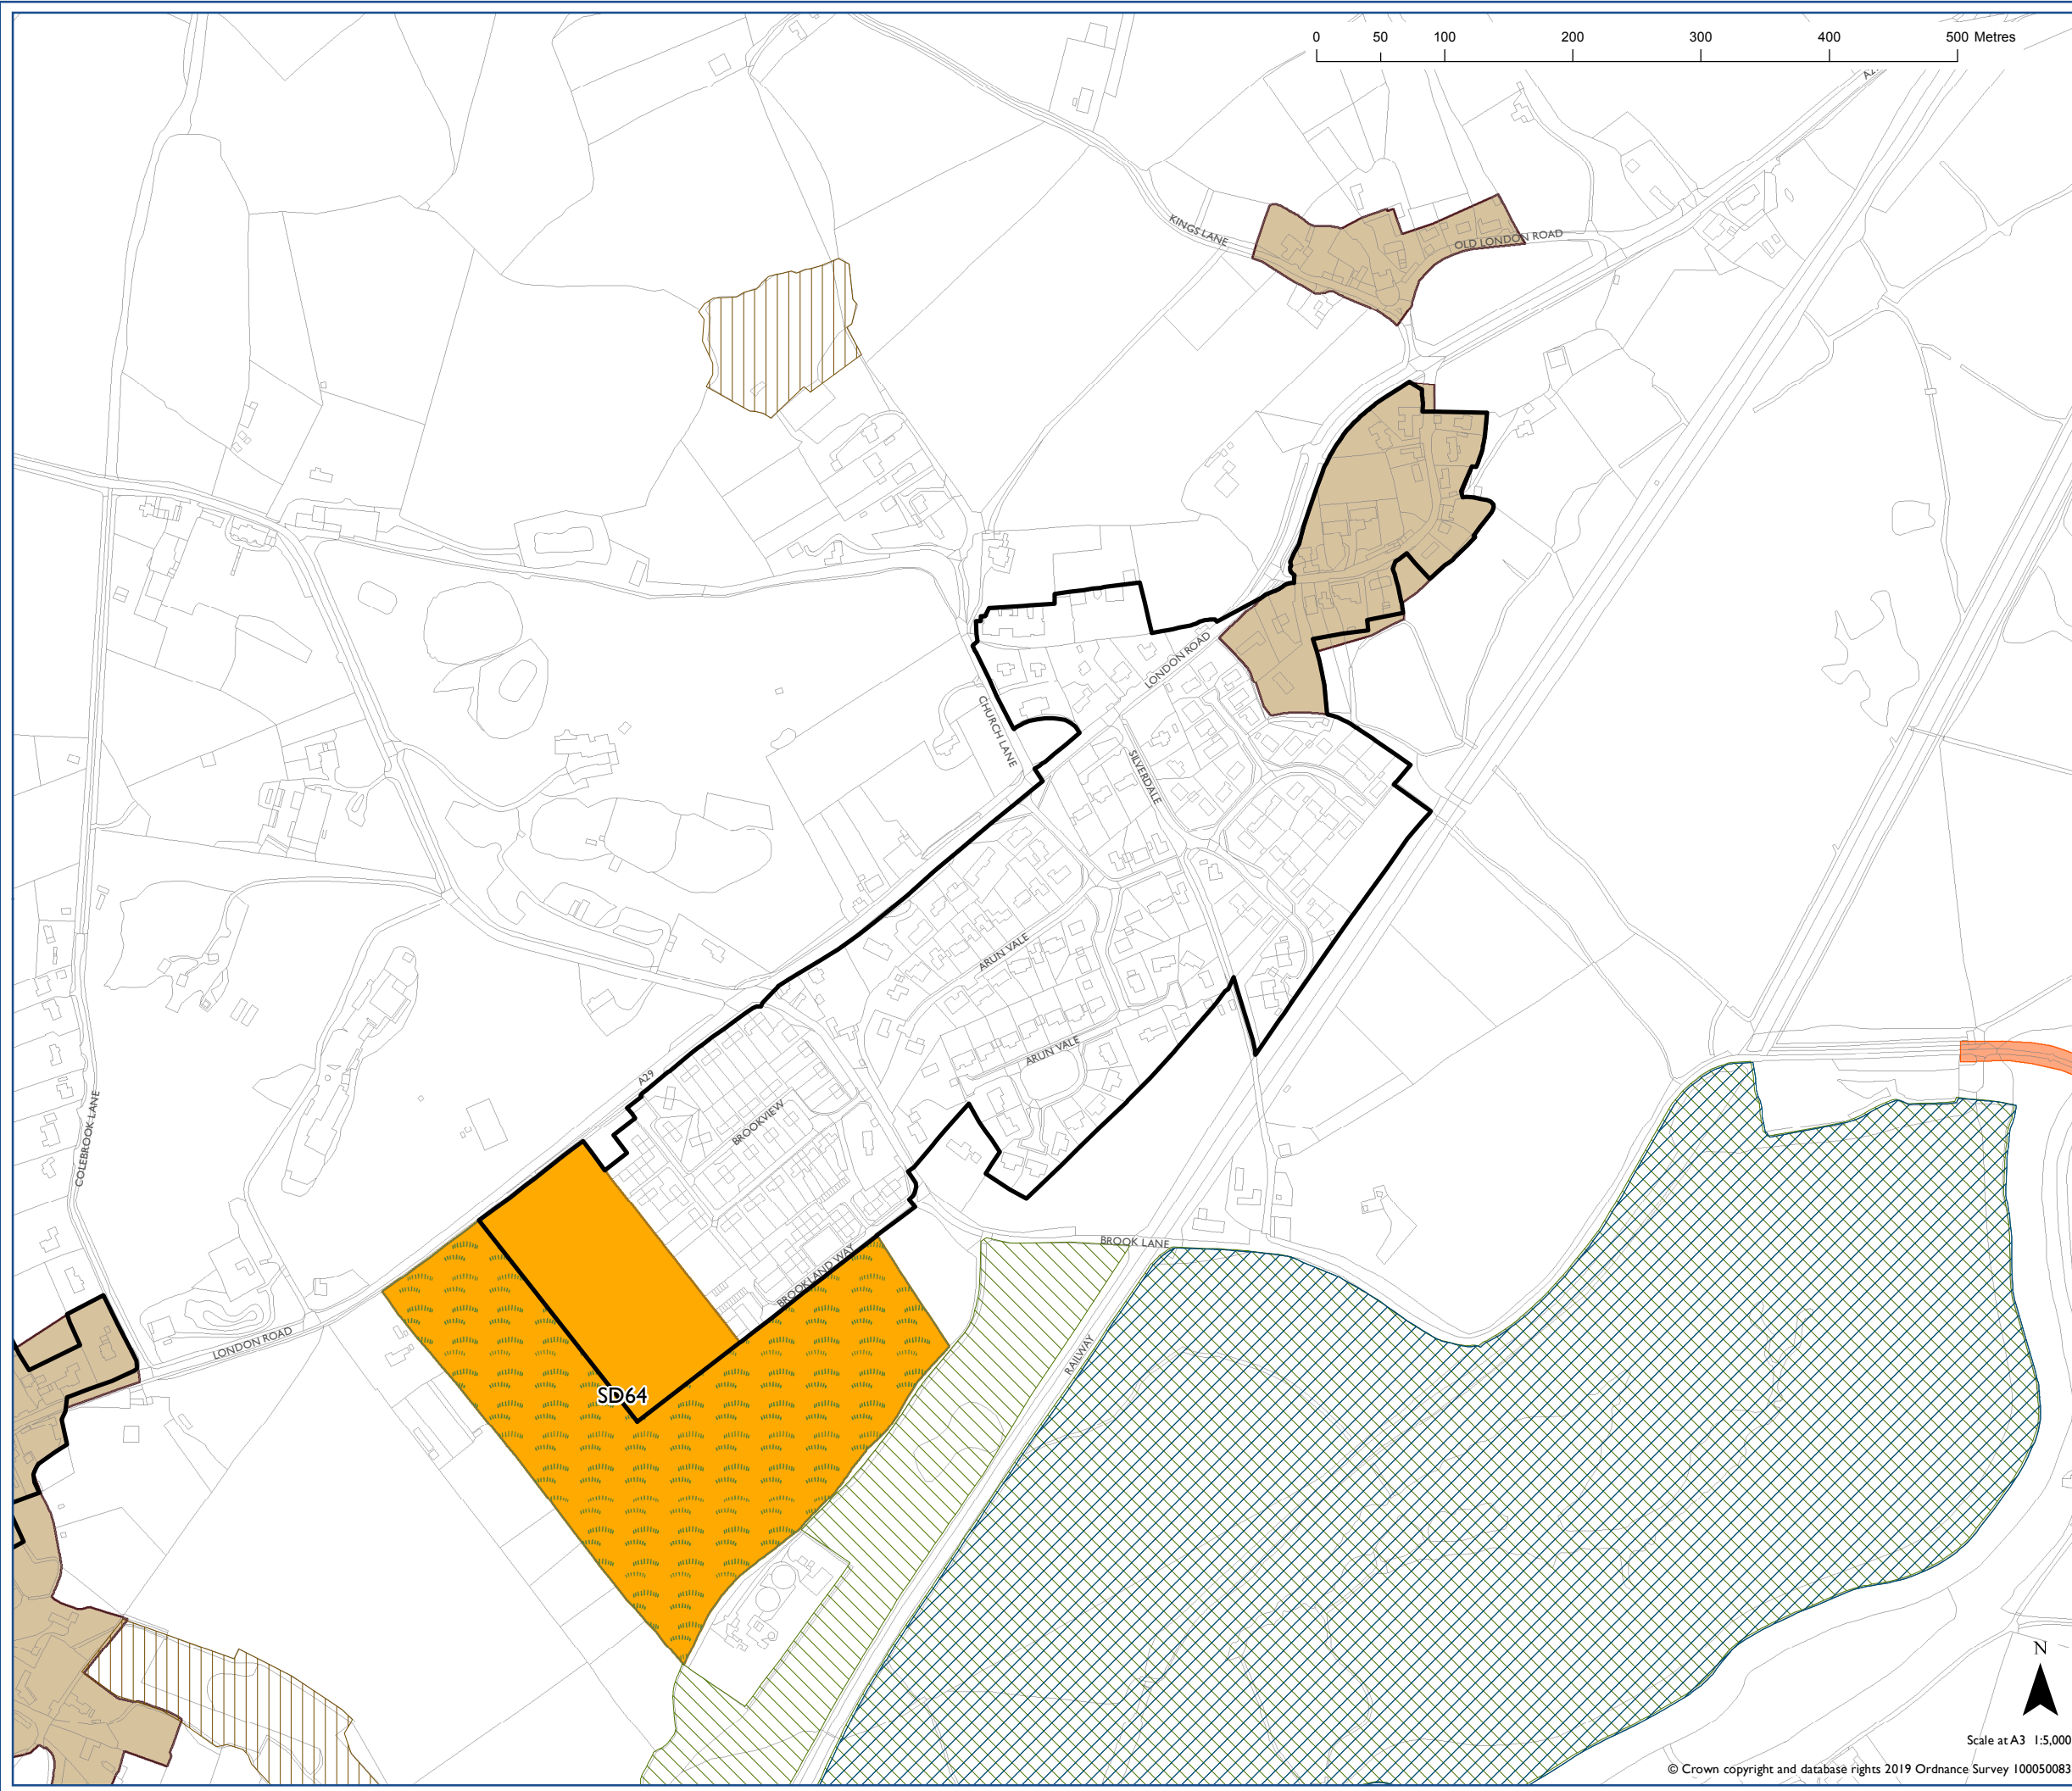

**South Downs Local Plan:
Coldwaltham**

-  Settlement Boundary SD25
-  Mixed Use Allocation
-  Mixed Use Allocation (open space) SD64
-  Conservation Area SD15
-  Scheduled Monument SD12
-  National Nature Conservation Designation SD9 (where present)
-  National Nature Conservation Designation SD9 (where present)
-  Local Nature Conservation Designation SD9 (where present)

Map Notes:

Scale at A3 1:5,000