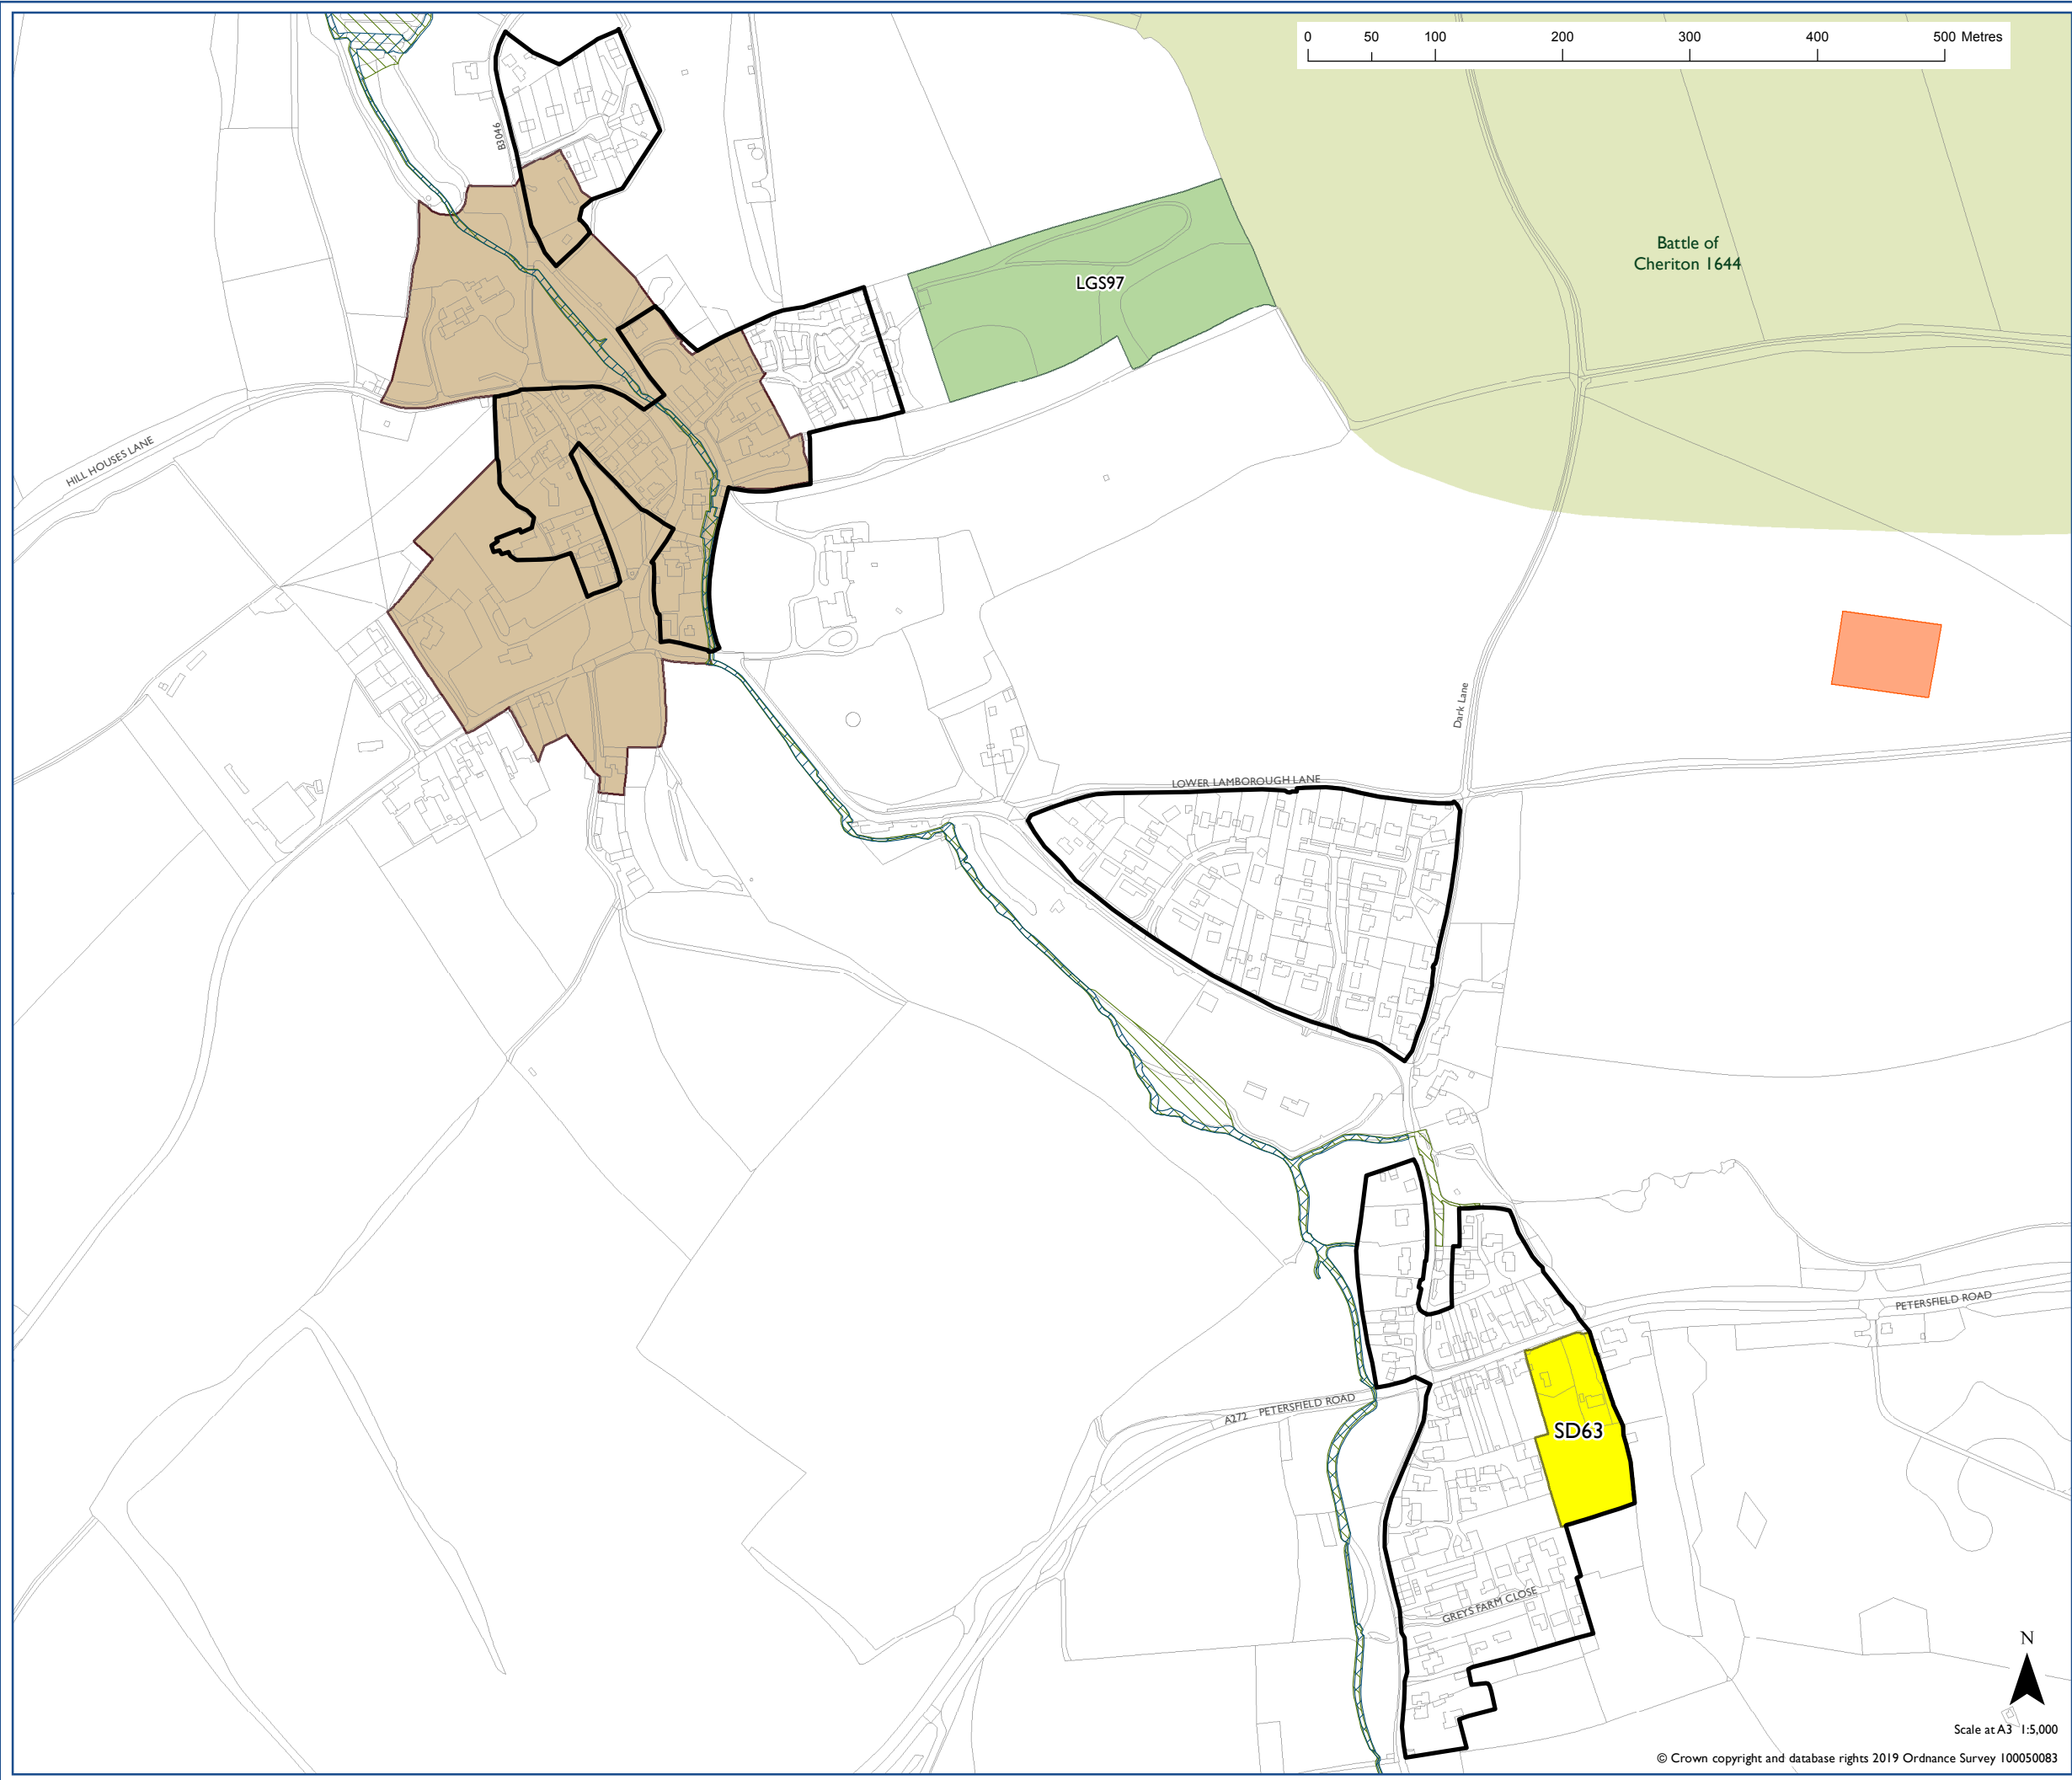

South Downs Local Plan:
Cheriton / Hinton Marsh

-  Settlement Boundary SD25
-  Housing Allocation
-  Local Green Space Designation SD47
-  Conservation Area SD15
-  Battlefield SD12
-  Scheduled Monument SD12
-  National Nature Conservation Designation SD9 (where present)
-  National Nature Conservation Designation SD9 (where present)
-  Local Nature Conservation Designation SD9 (where present)

Map Notes: