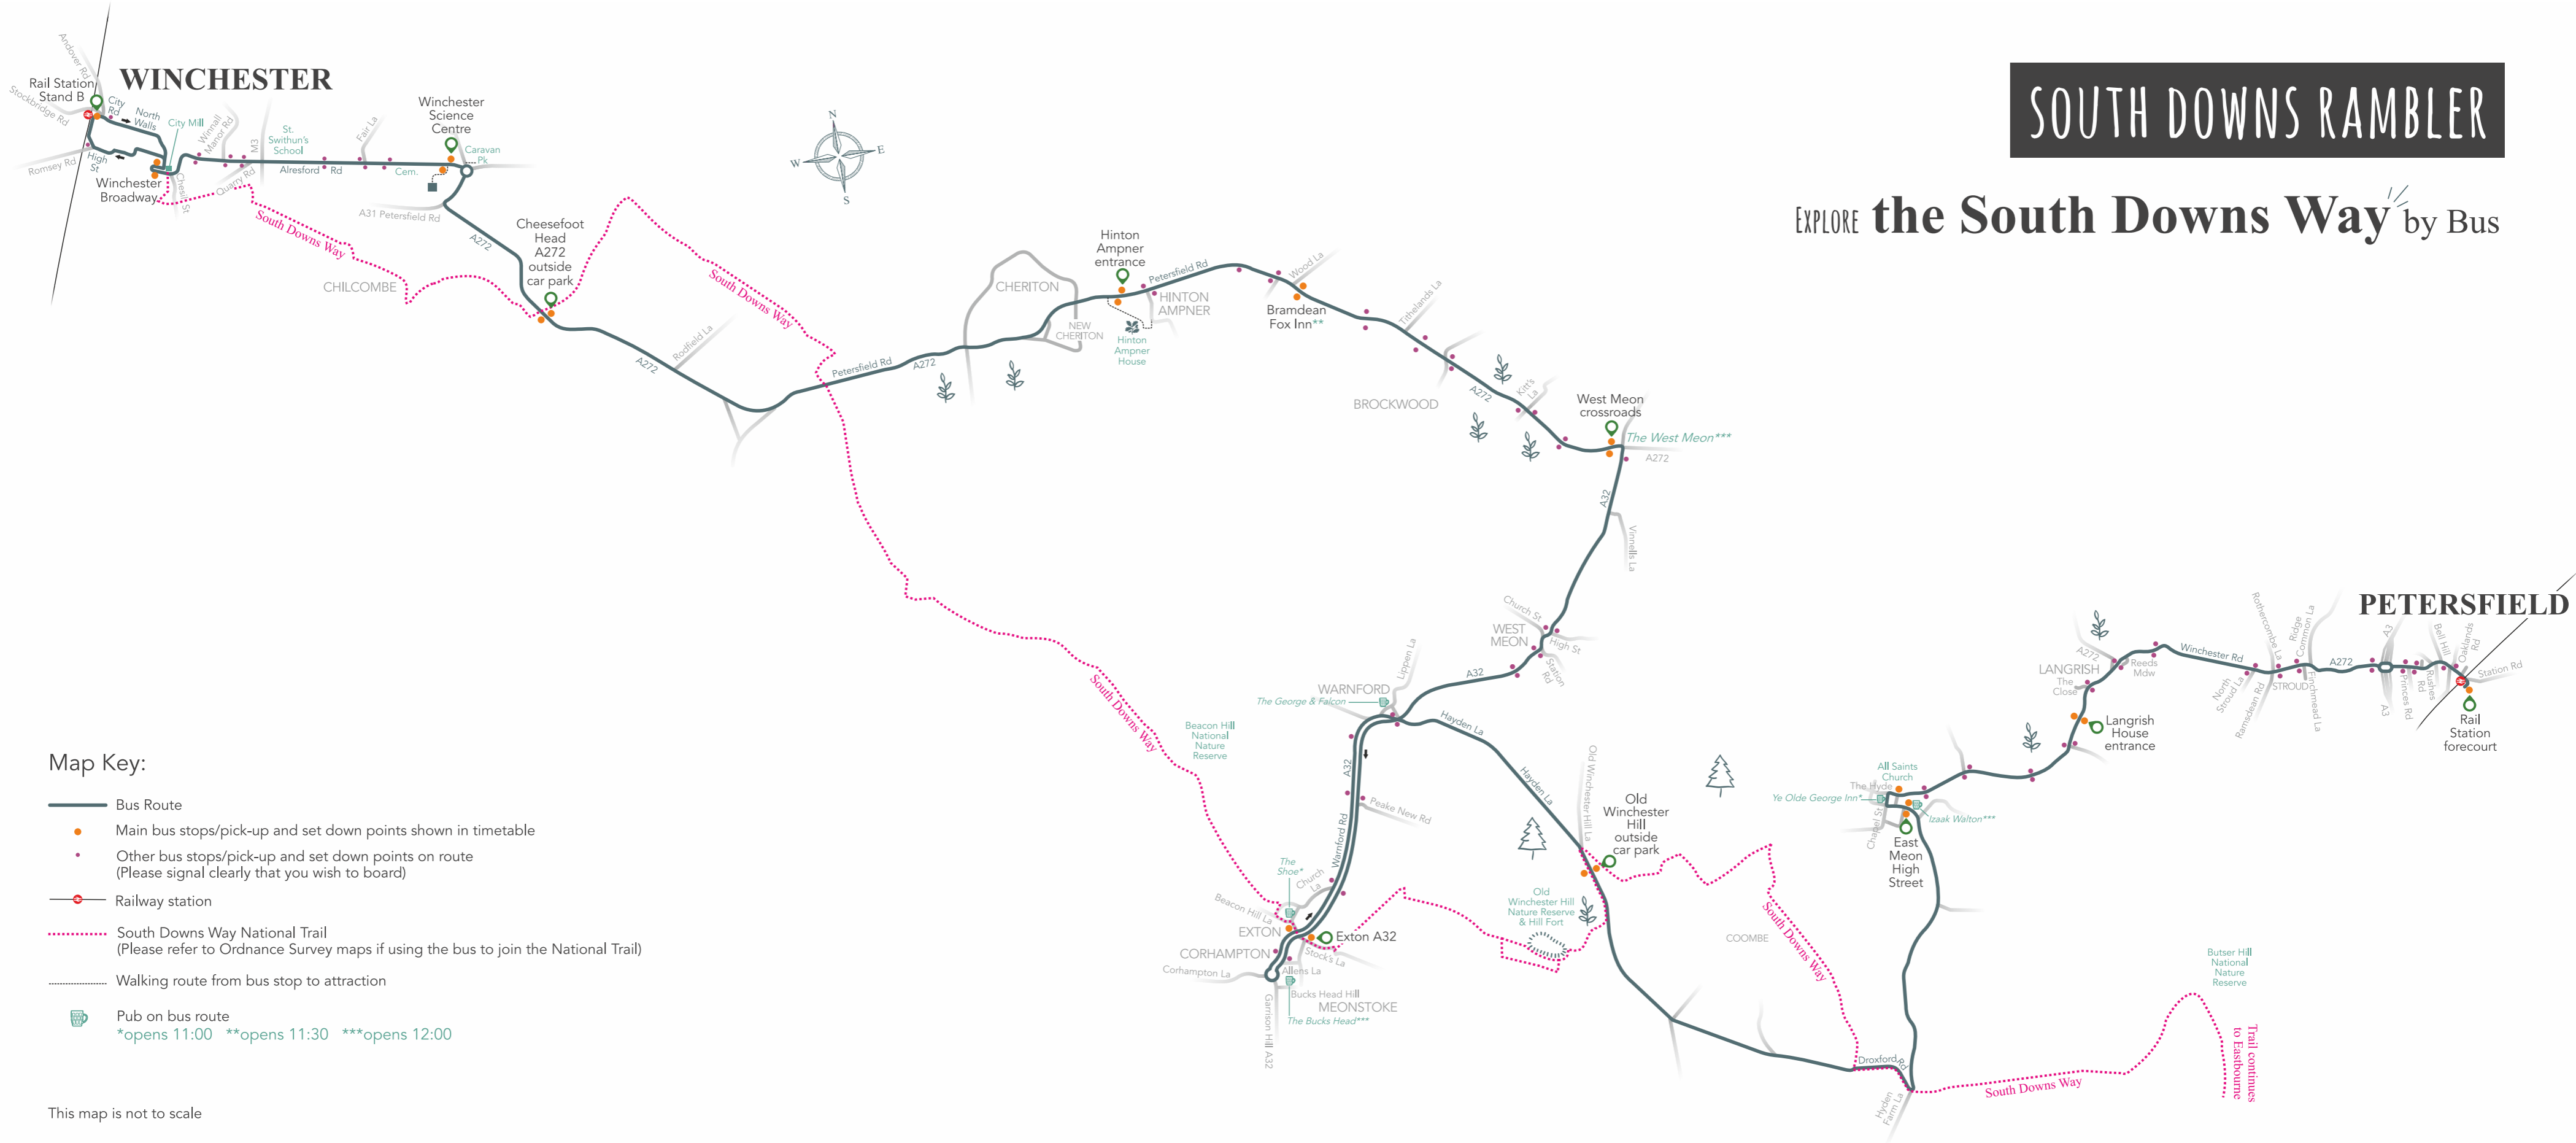

# SOUTH DOWNS RAMBLER

EXPLORE **the South Downs Way** by Bus

### Map Key:

- Bus Route
- Main bus stops/pick-up and set down points shown in timetable
- Other bus stops/pick-up and set down points on route (Please signal clearly that you wish to board)
- Railway station
- South Downs Way National Trail (Please refer to Ordnance Survey maps if using the bus to join the National Trail)
- Walking route from bus stop to attraction
- Pub on bus route  
\*opens 11:00 \*\*opens 11:30 \*\*\*opens 12:00

This map is not to scale