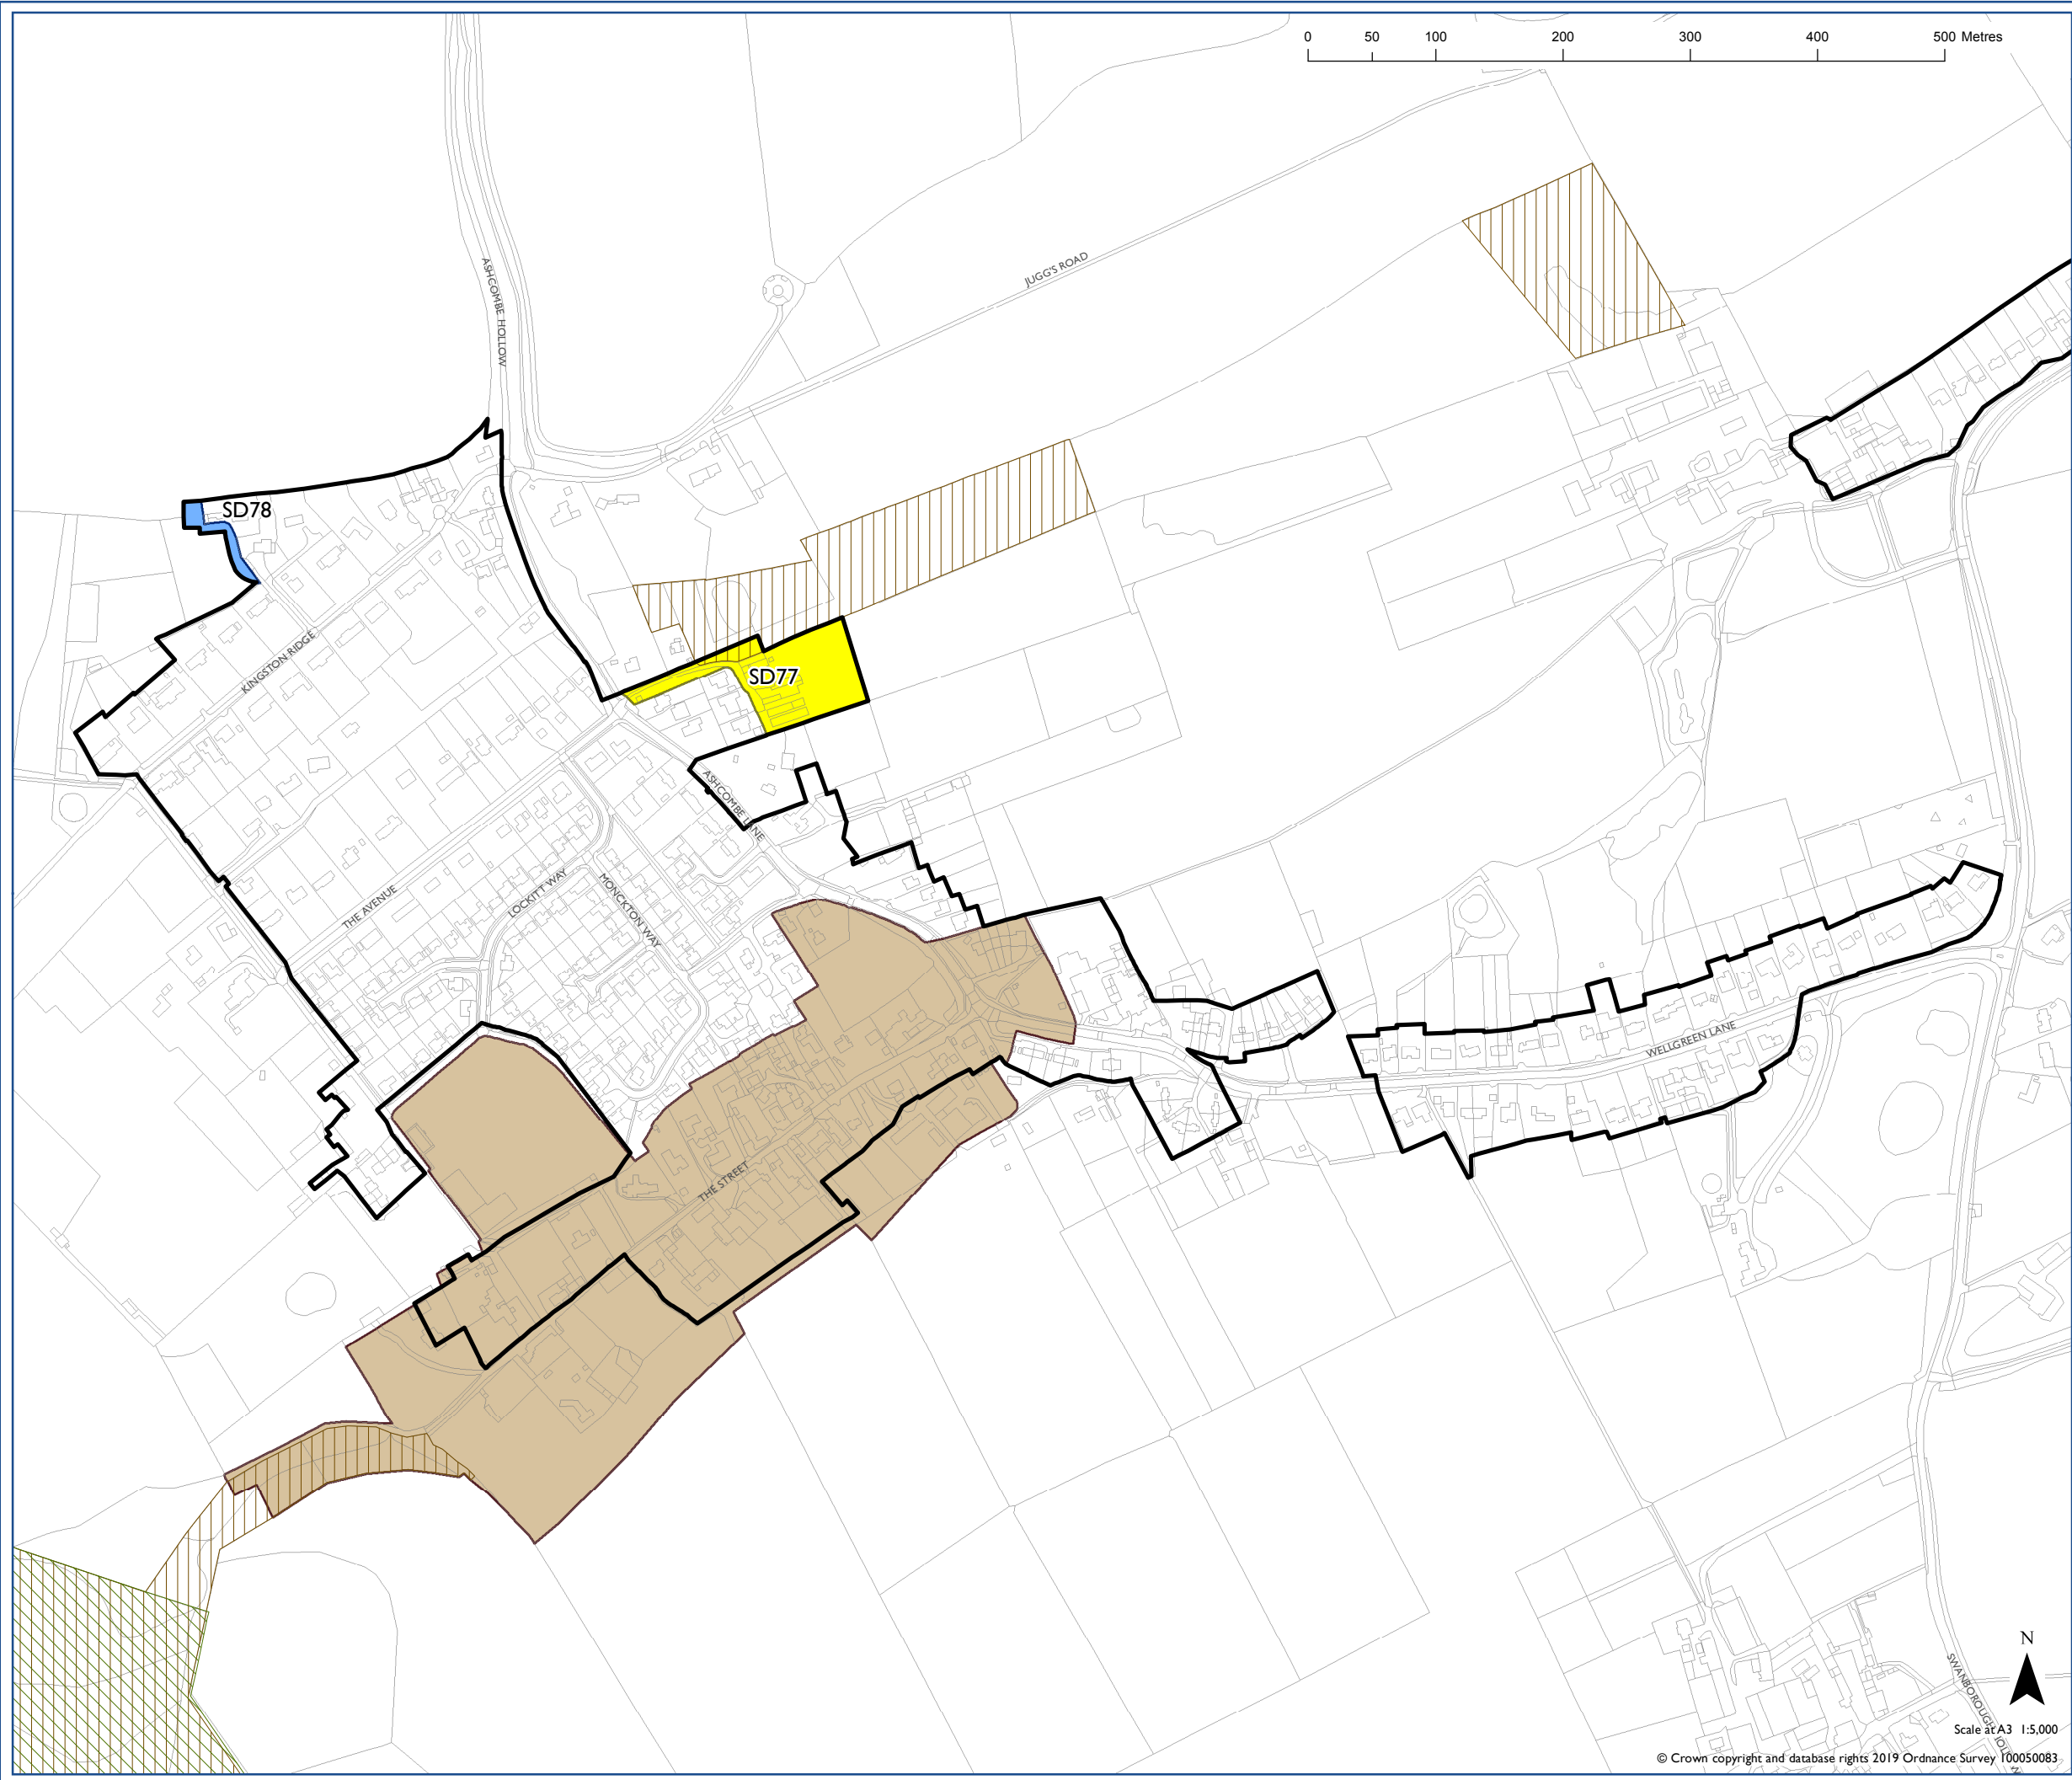

**South Downs Proposed
Modification Local Plan:
Kingston near Lewes**

-  Settlement Boundary SD25
-  Housing Allocation
-  Gypsy & Traveller Site Allocation
-  Conservation Area SD15
-  National Nature Conservation Designation SD9 (where present)
-  National Nature Conservation Designation SD9 (where present)
-  Local Nature Conservation Designation SD9 (where present)

Map Notes: