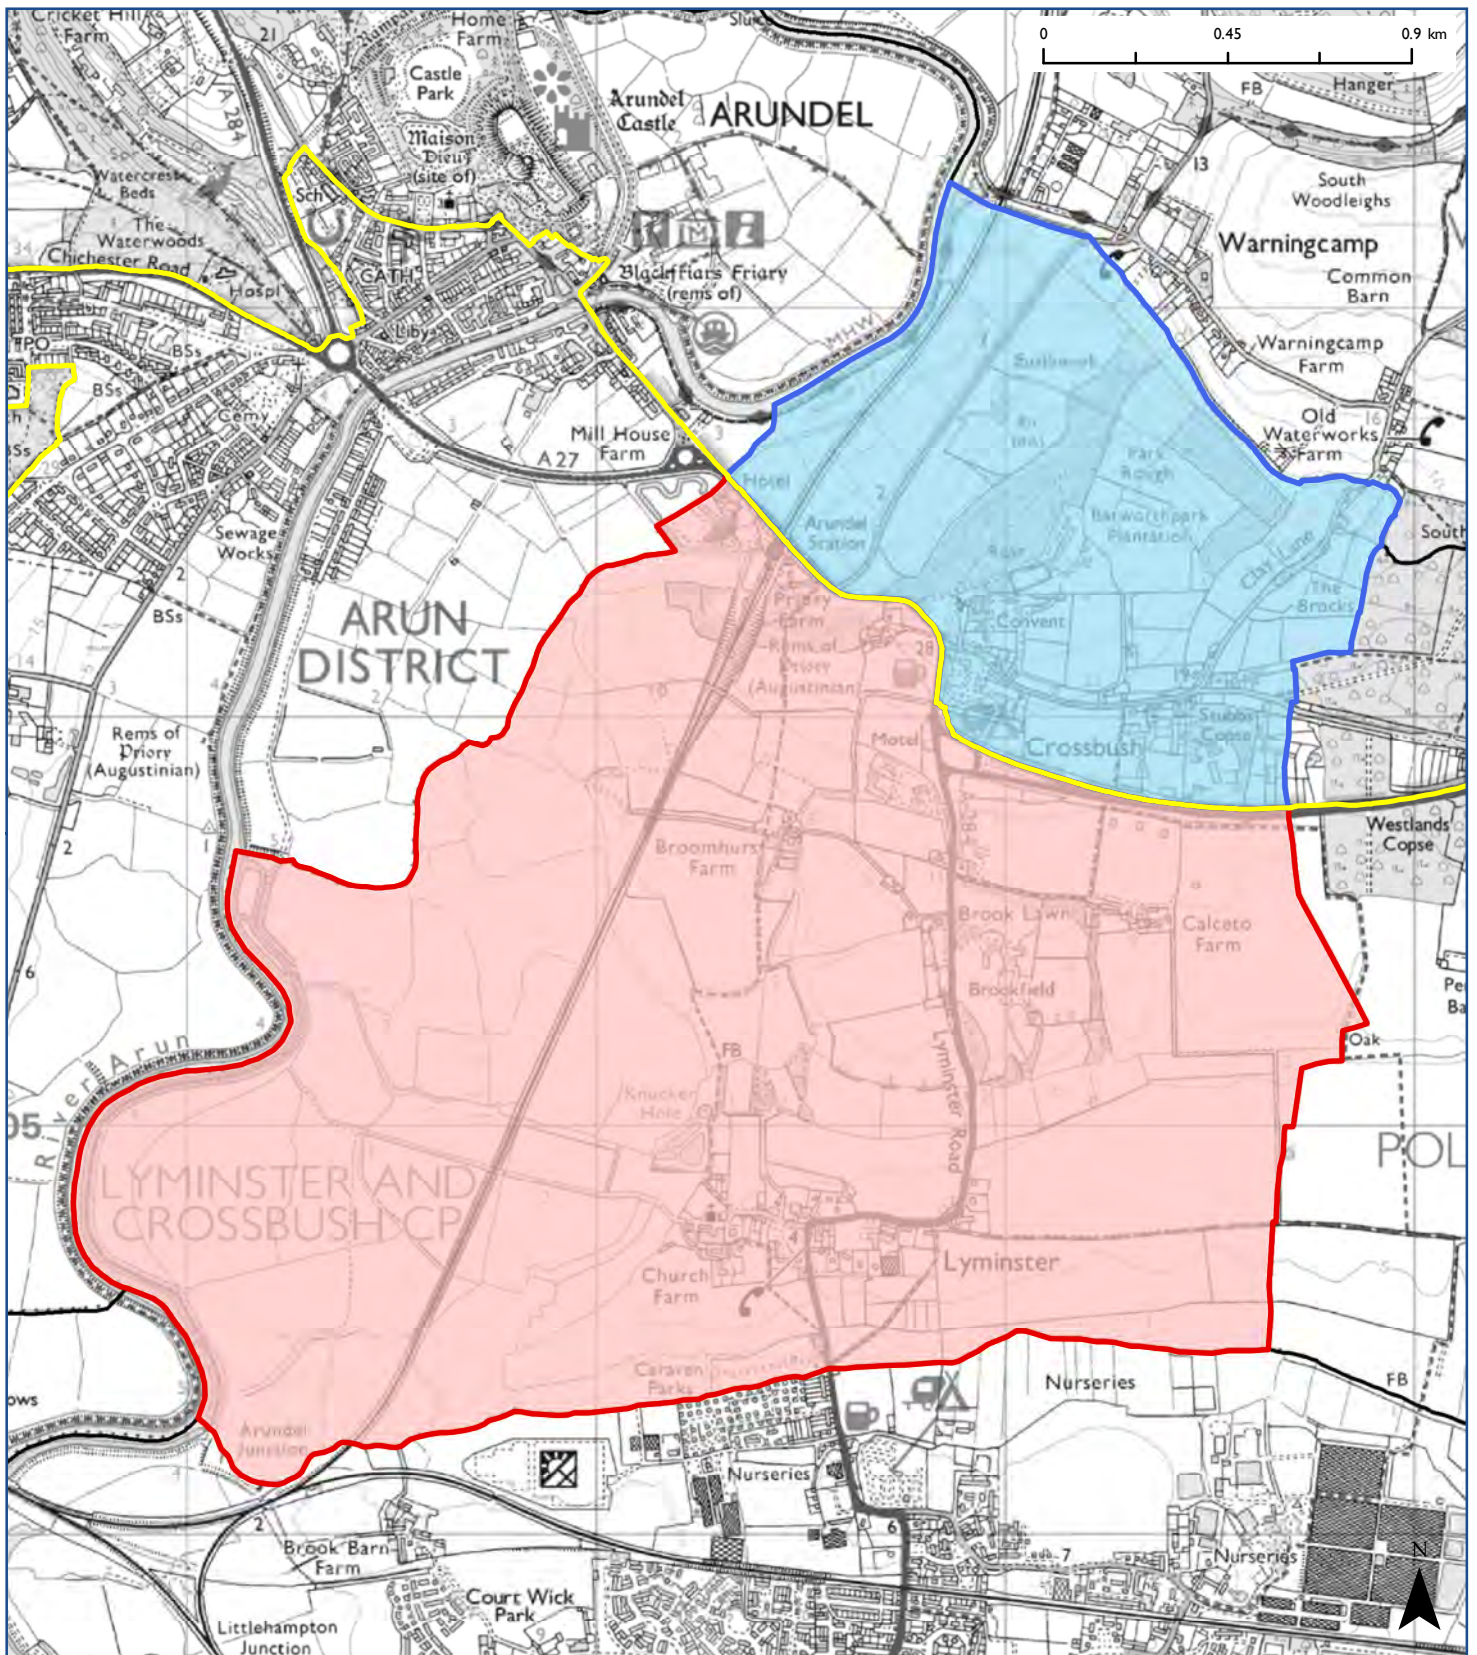

Designated Neighbourhood Area: Lyminster and Crossbush CP

**Designated
Neighbourhood
Area**

 In SDNPA

 Out of SDNPA

 Other parish boundary

 South Downs National
Park Boundary

© Crown copyright and database rights 2019 Ordnance Survey 100050083

Scale at A4 1:18,500