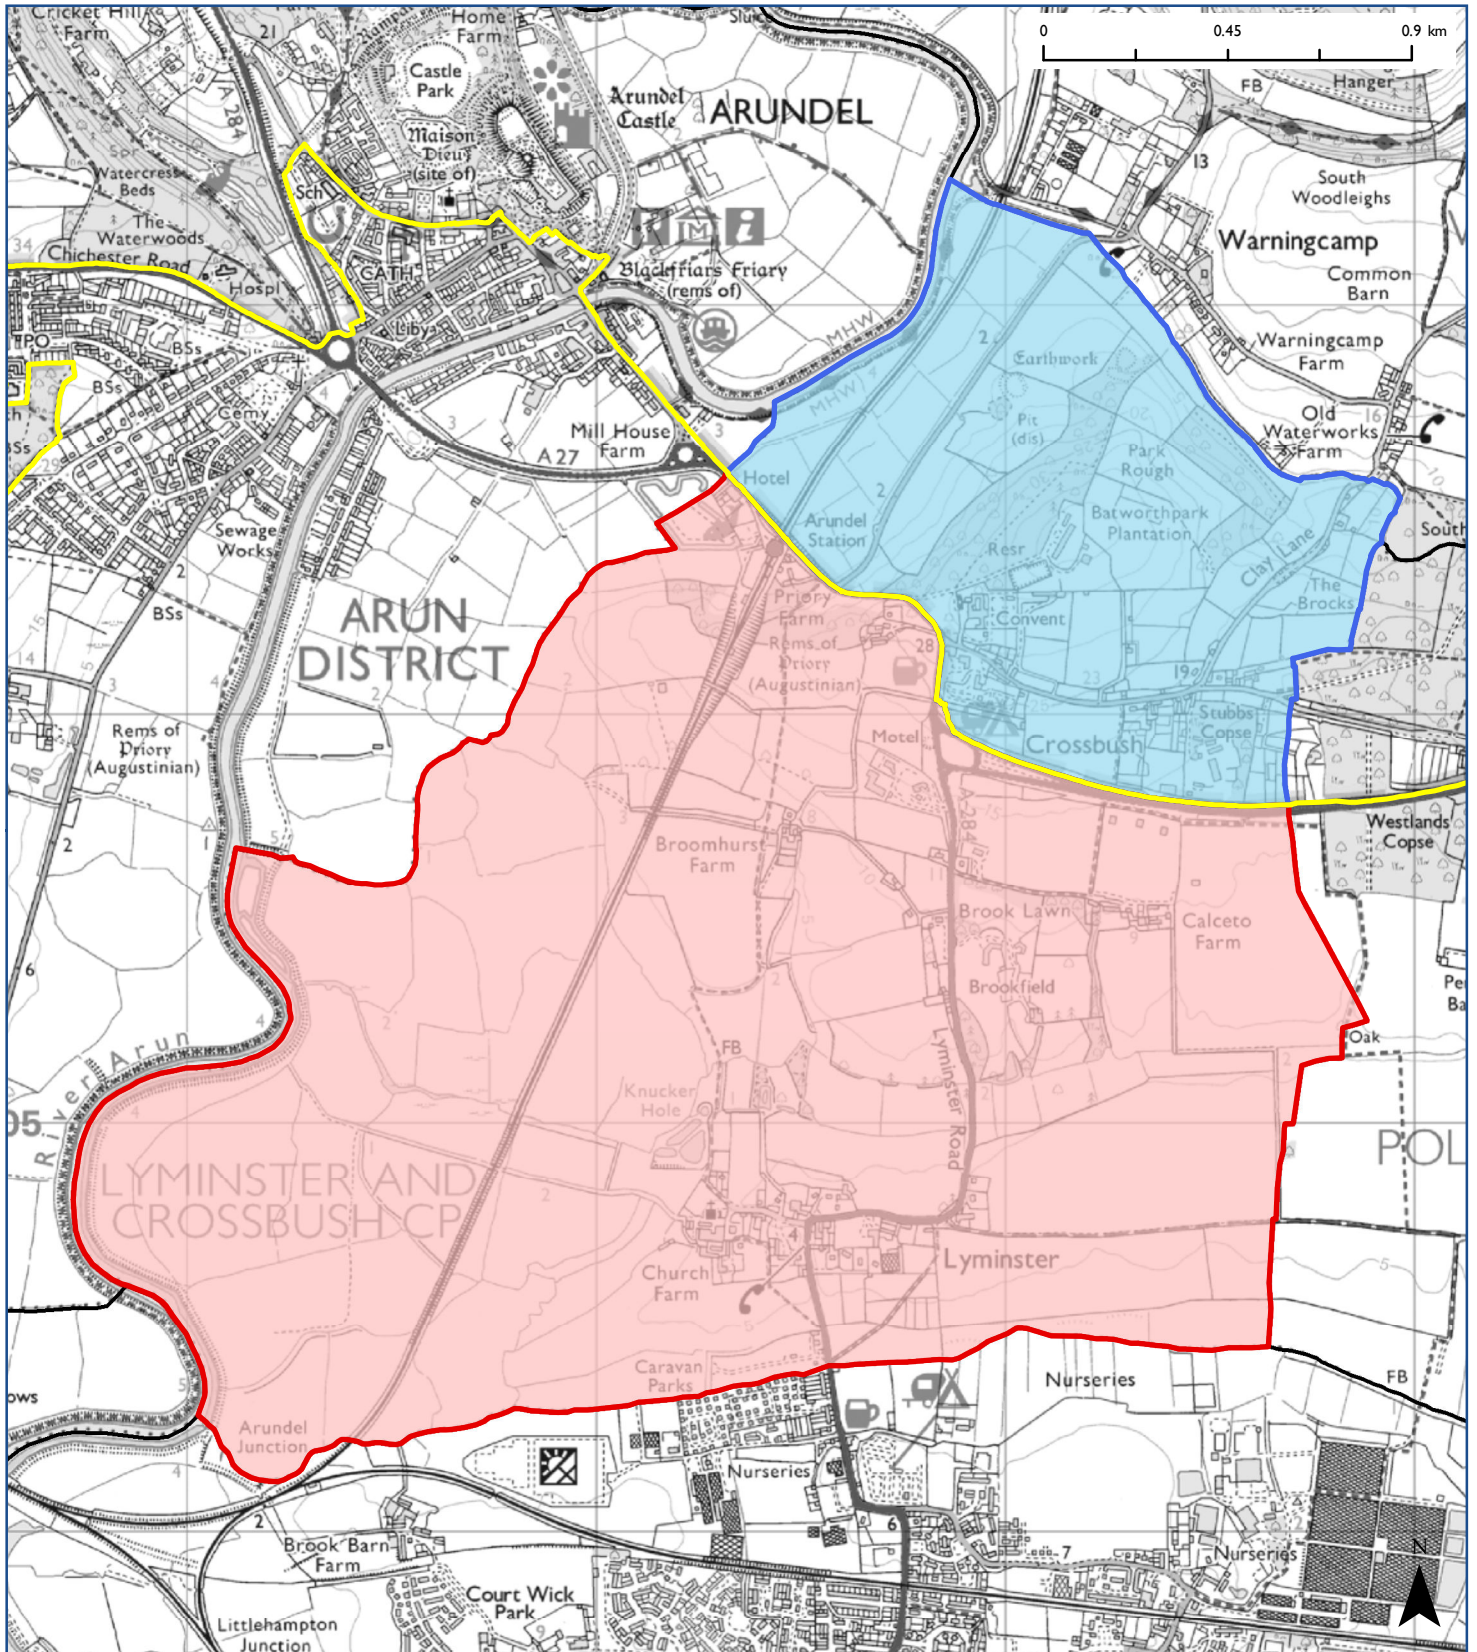

# Designated Neighbourhood Area: Lyminster and Crossbush CP

**Designated Neighbourhood Area**

- In SDNPA
- Out of SDNPA

Other parish boundary

South Downs National Park Boundary

© Crown copyright and database rights 2019 Ordnance Survey 100050083

Scale at A4 1:18,500