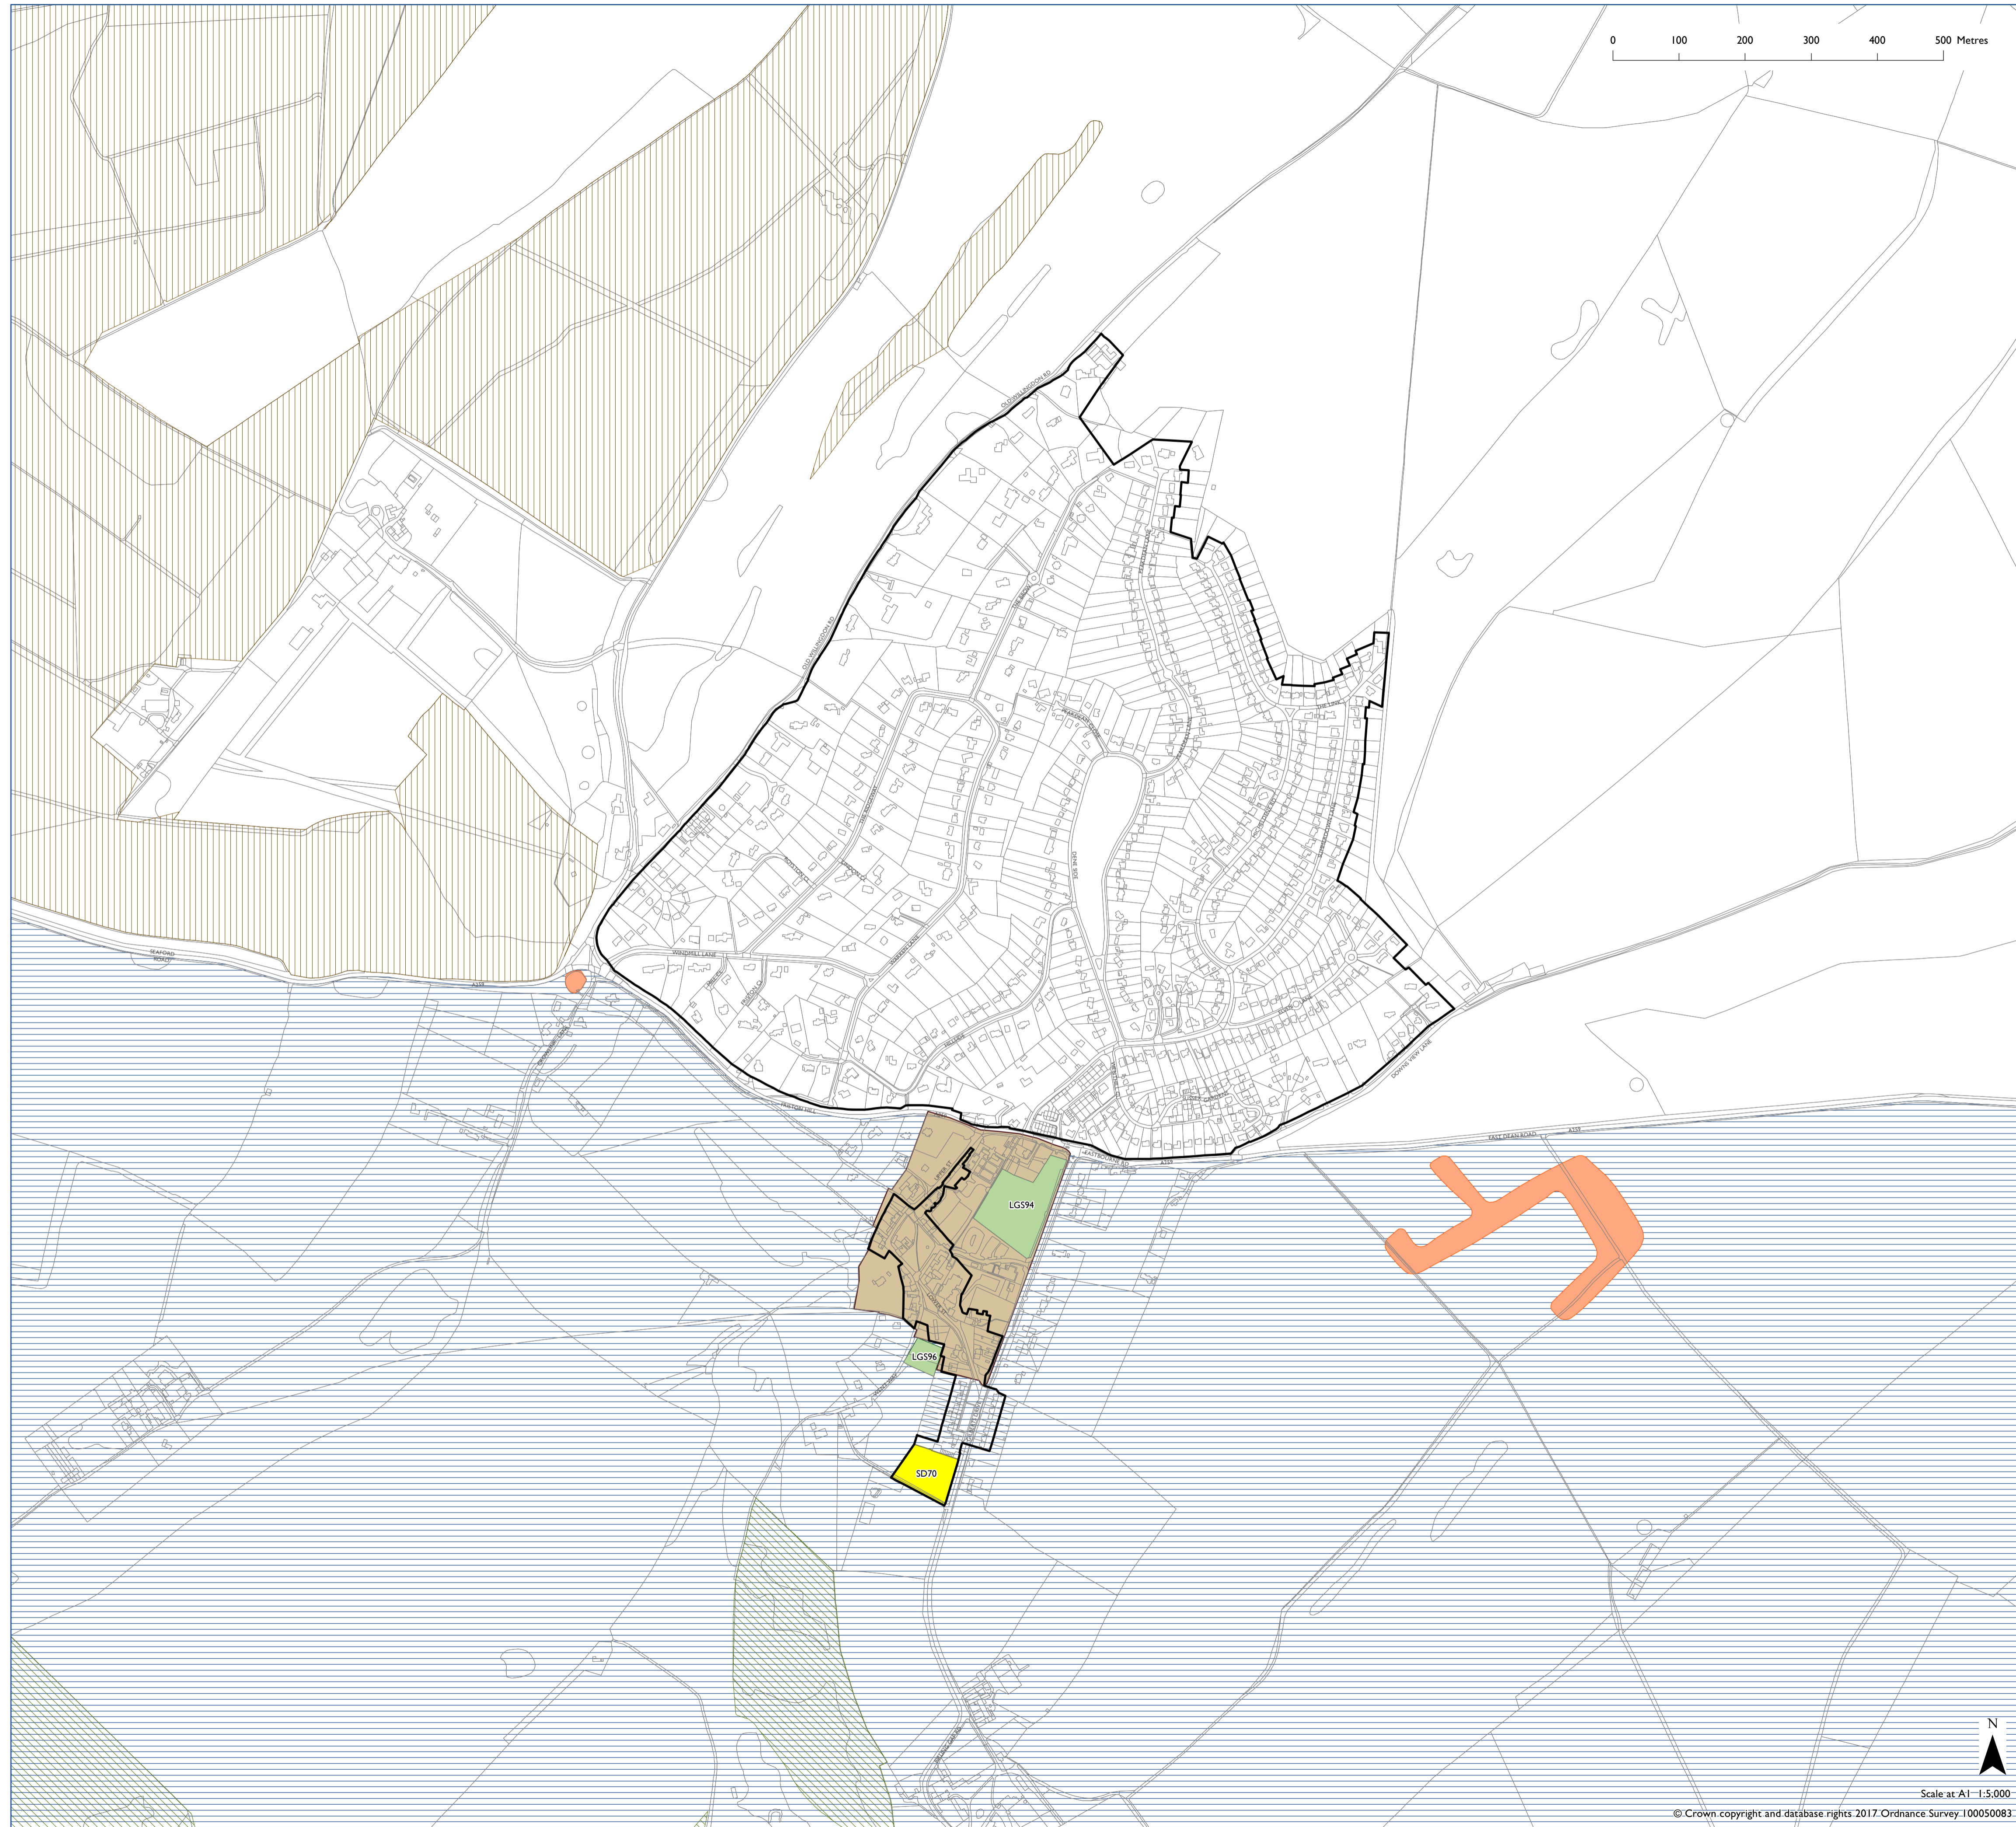

South Downs Pre-submission
Local Plan:
East Dean & Friston

-  Settlement Boundary SD25
-  Housing Allocation
-  Local Green Space Designation SD47
-  Scheduled Monument SD12
-  Conservation Area SD15
-  International Nature Conservation Designation SD9 (where present)
-  National Nature Conservation Designation SD9 (where present)
-  Local Nature Conservation Designation SD9 (where present)
-  Heritage Coast SD18

Map Notes: