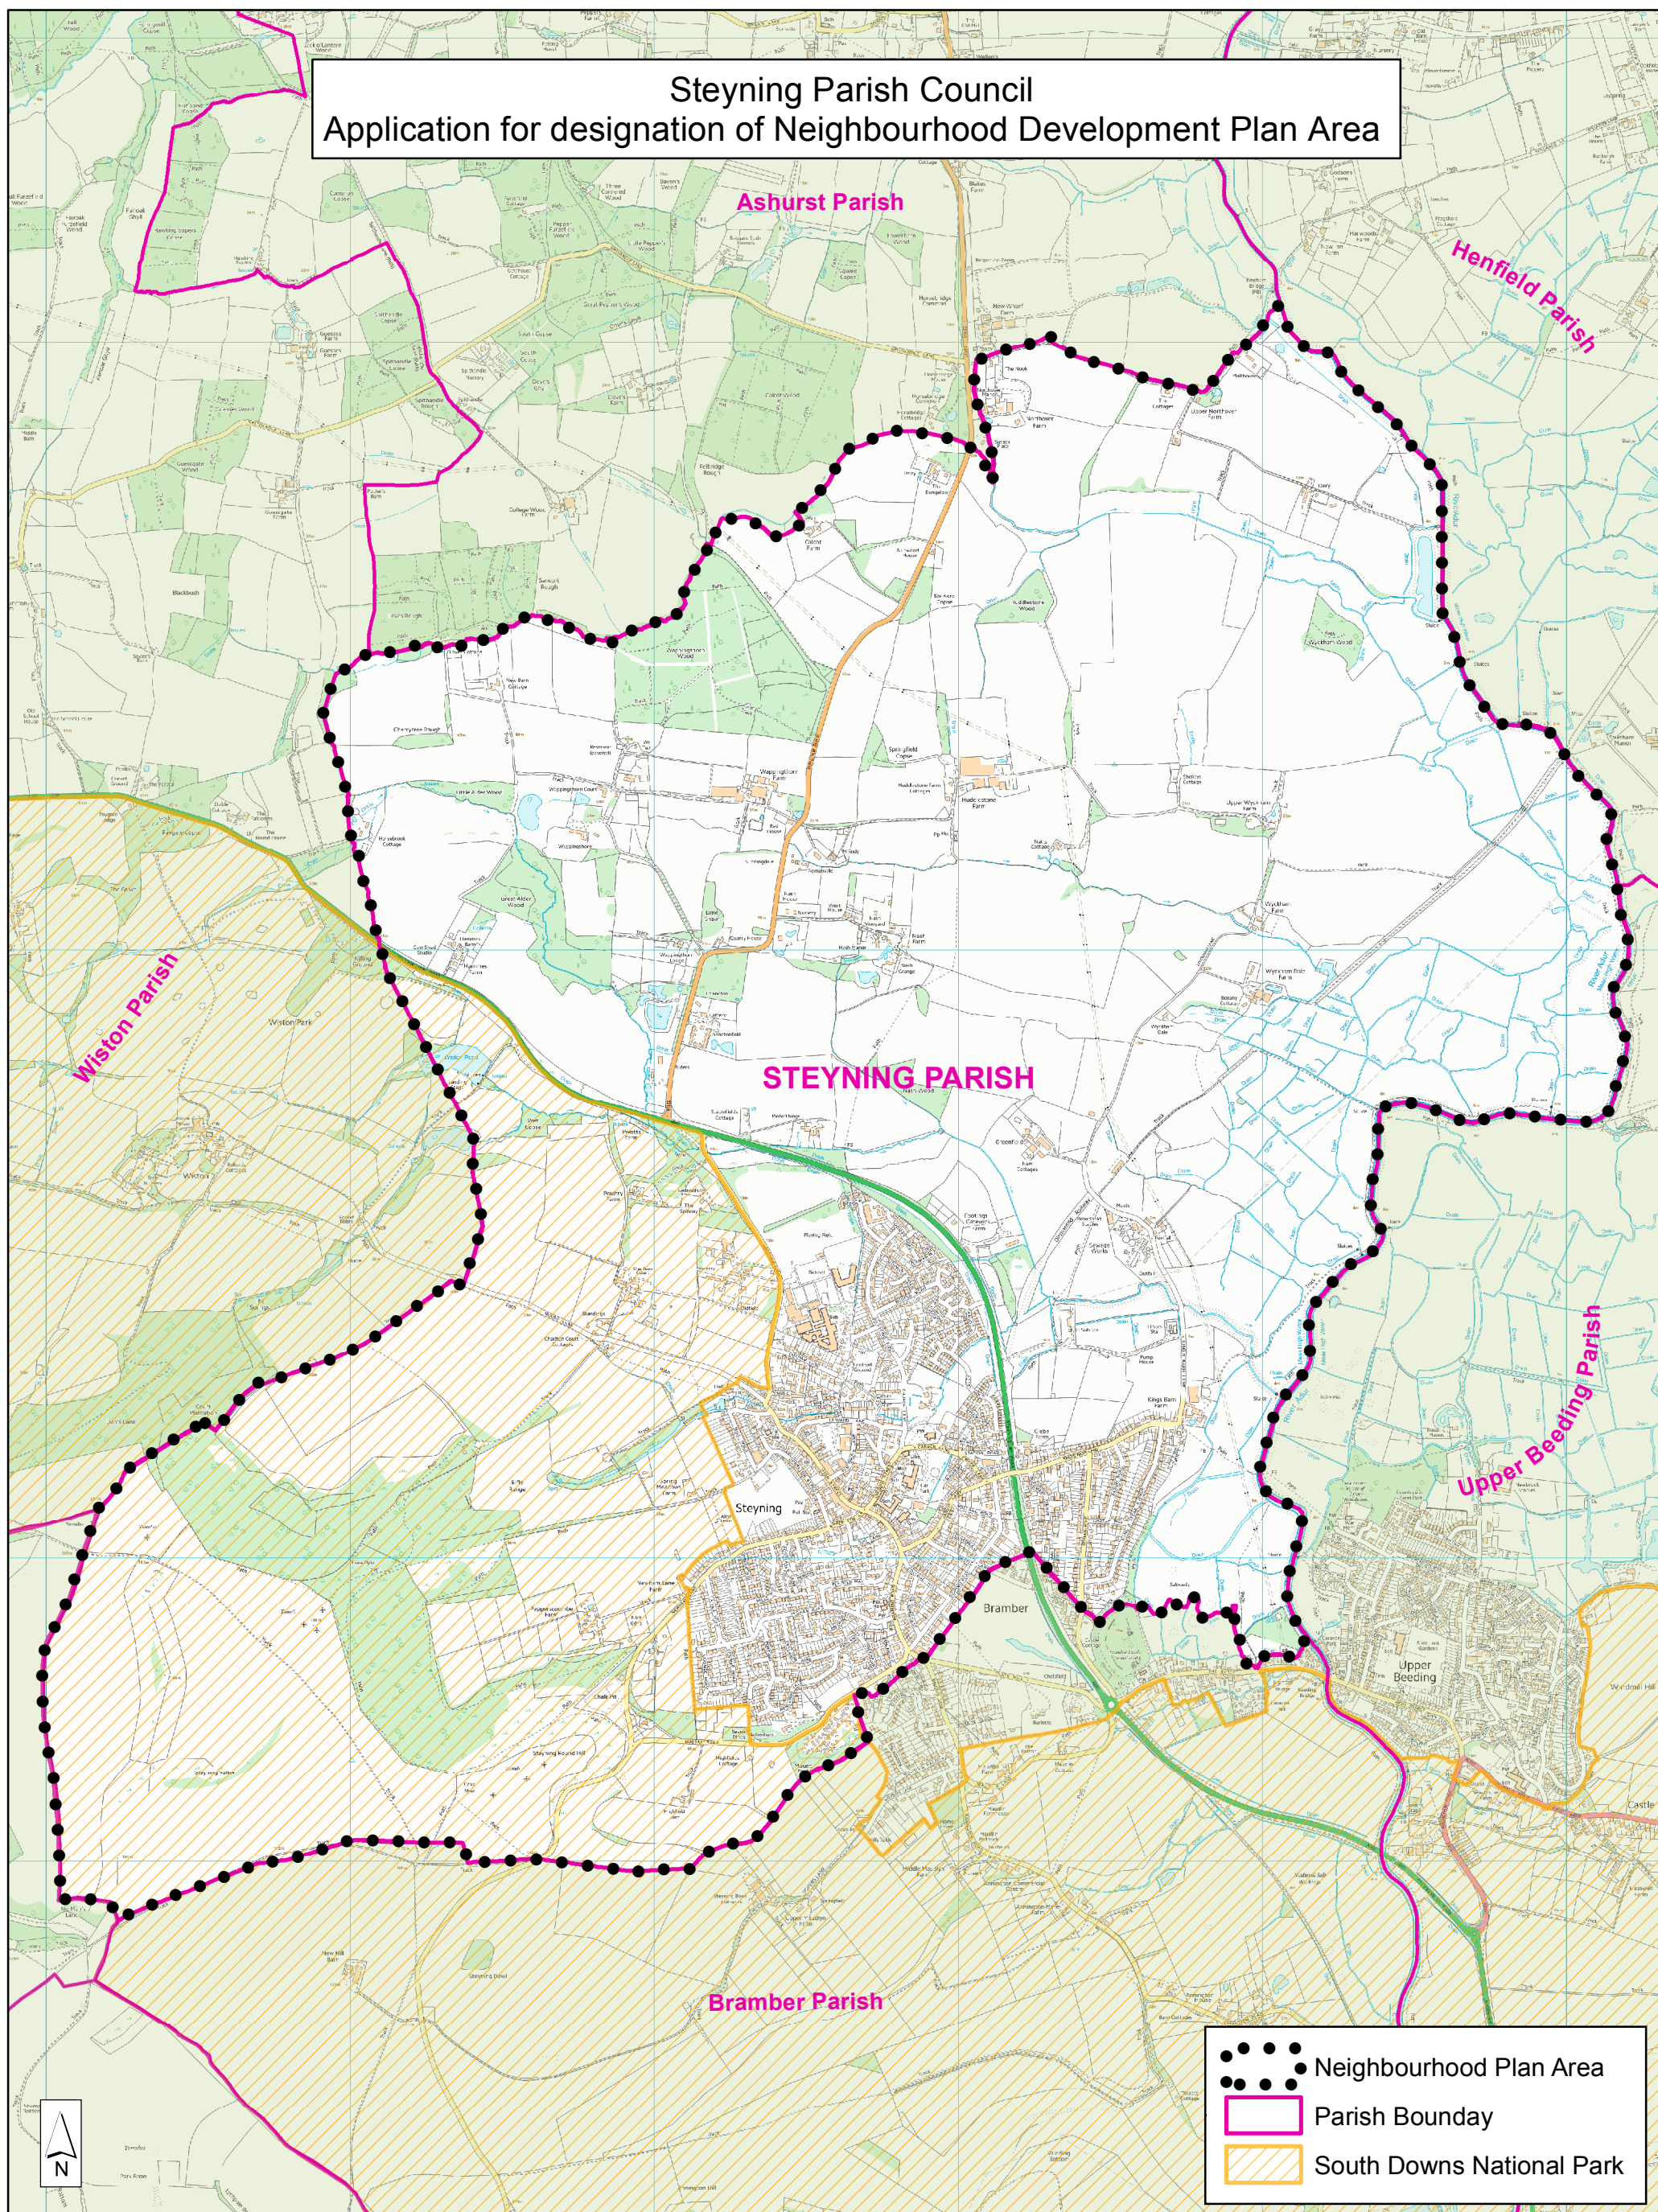

**Steying Parish Council**  
**Application for designation of Neighbourhood Development Plan Area**

	Neighbourhood Plan Area
	Parish Boundary
	South Downs National Park

**Horsham District Council**  
 Park North, North Street, Horsham,  
 West Sussex. RH12 1RL  
 Rod Brown : Head of Planning & Environmental Services

Reproduced by permission of Ordnance Survey map on behalf of HMSO. © Crown copyright and database rights (2018).  
 Ordnance Survey Licence.100023865

Application to the Horsham District Council under  
 The Neighbourhood Planning (General) Regulations 2012 Regulation 5.

Reference No :	Date : 29/01/2018	Scale : 1:20,000
Drawing No :	Drawn :	Checked :
		Revisions :