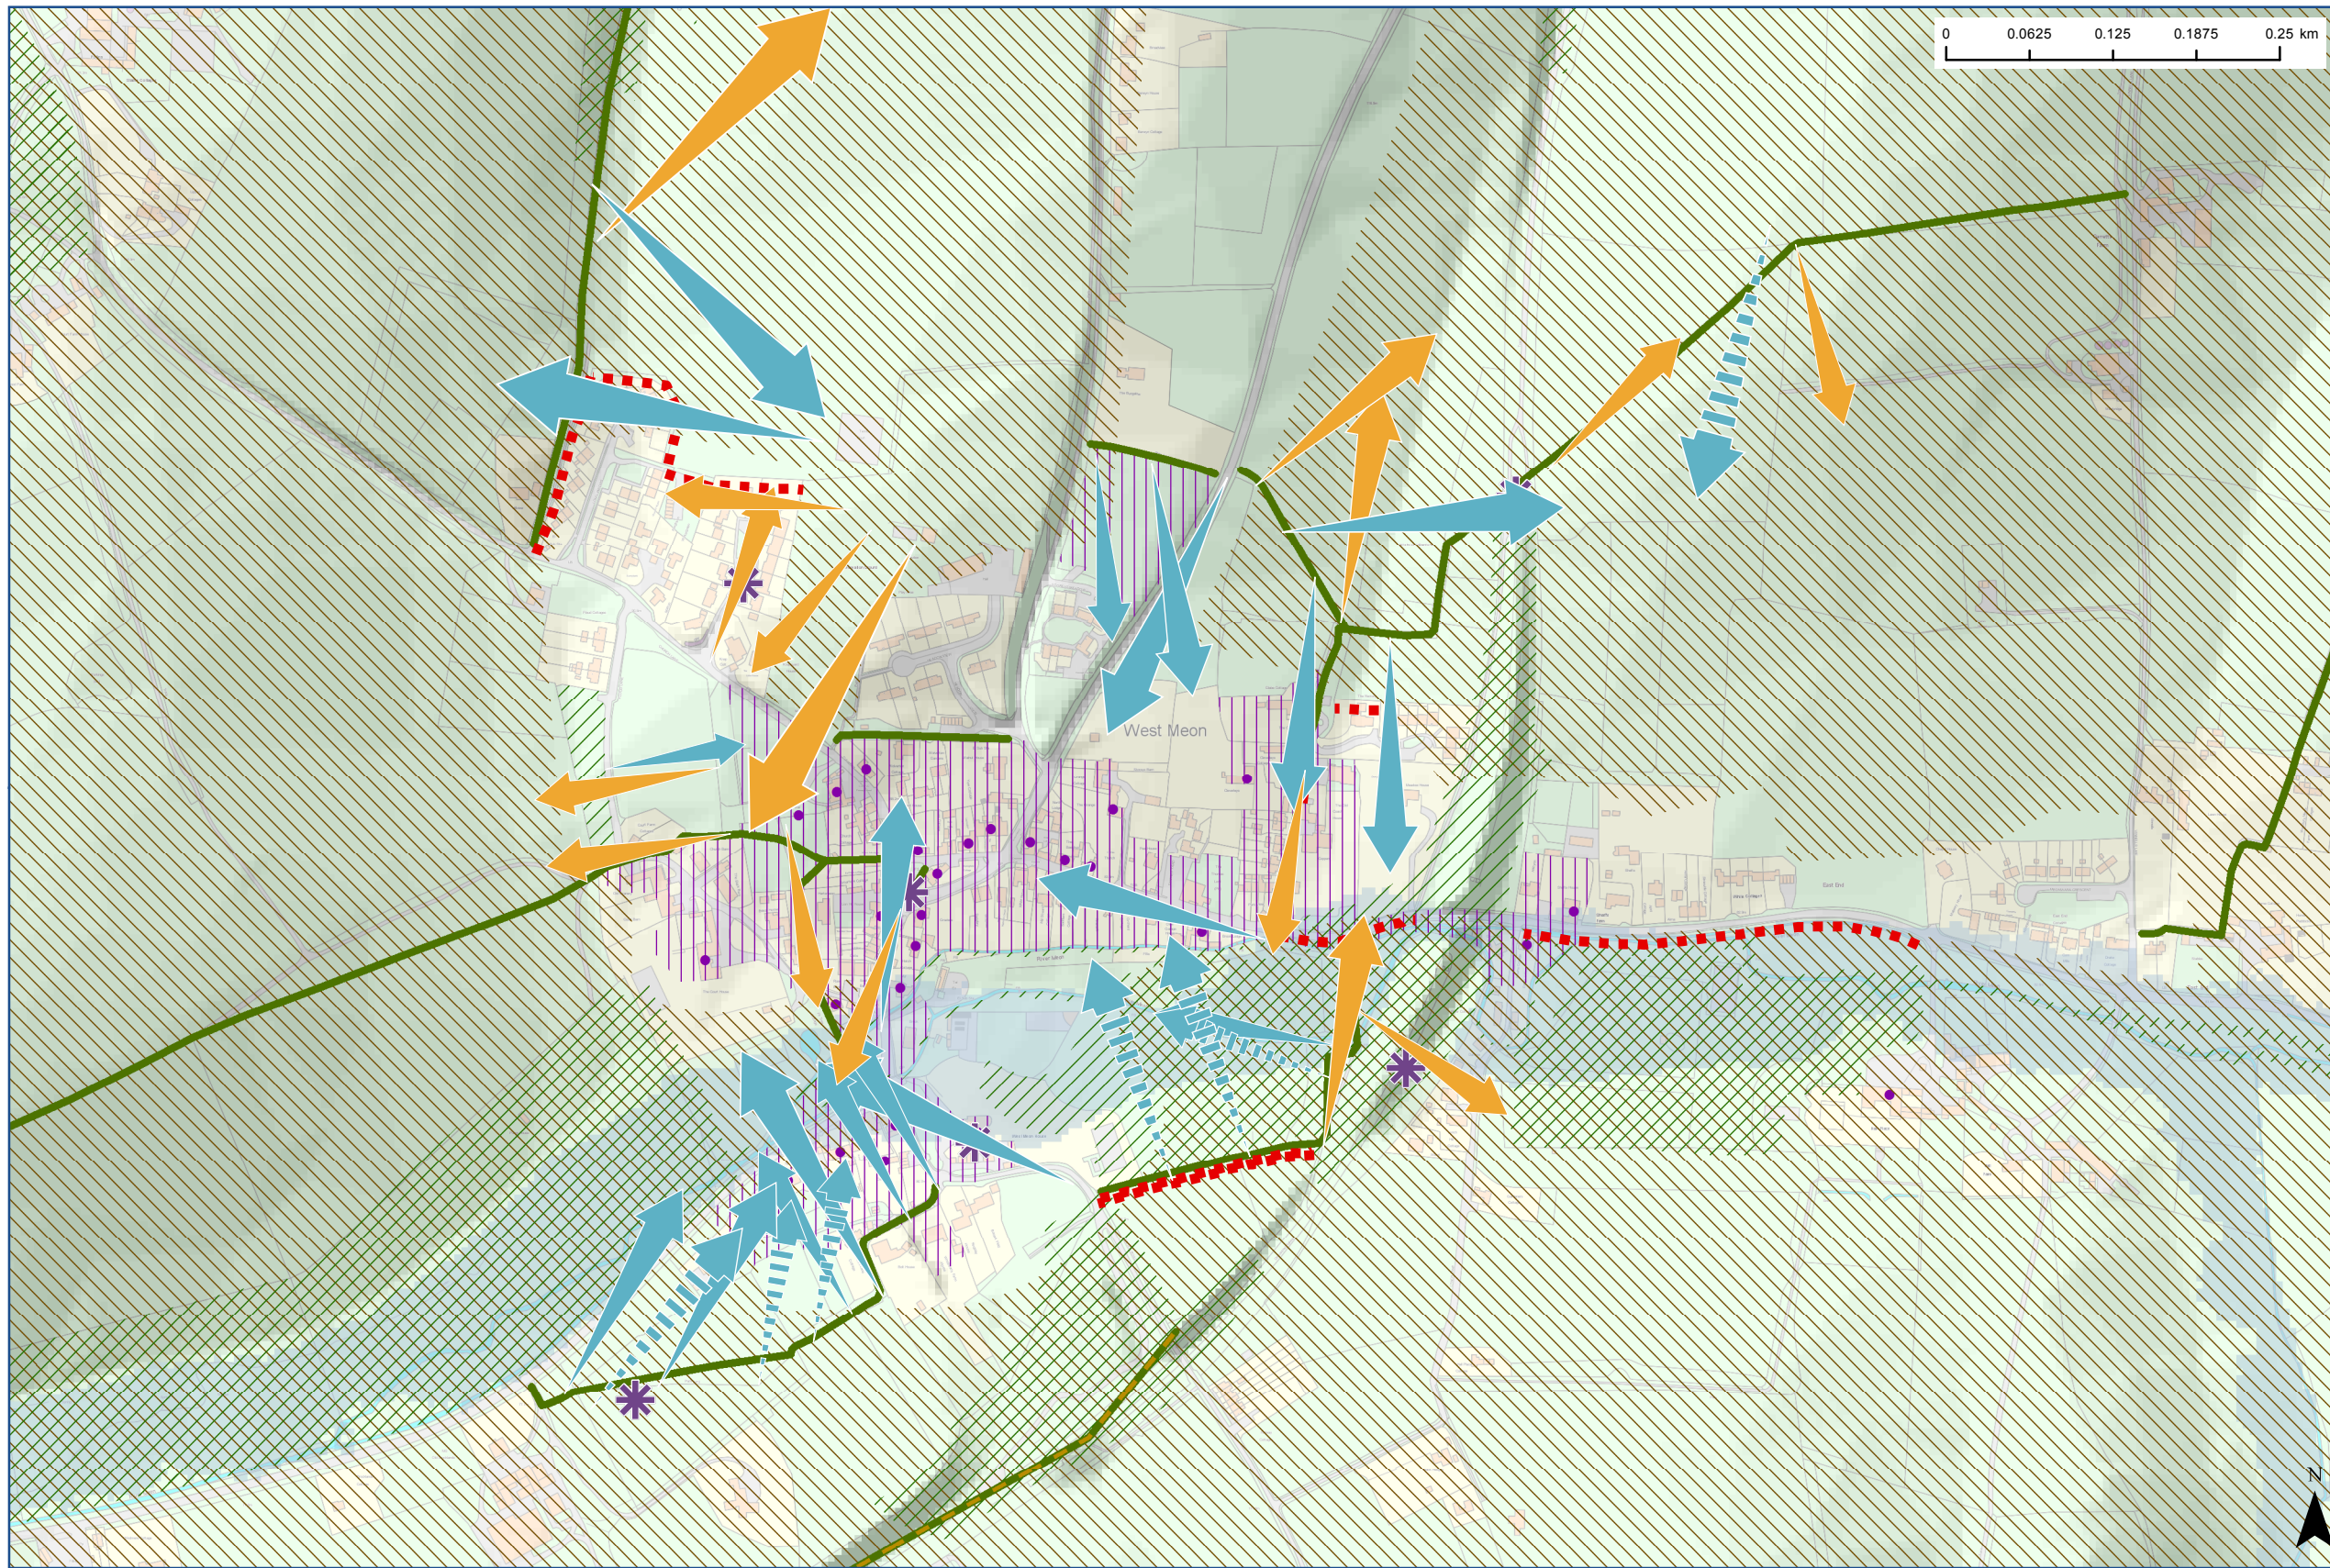

Settlement Context Study Sensitivity Analysis: West Meon

- Biodiversity
- Landscape Character
- Cultural
- Green Corridor
- Viewpoints
 - Glimpsed View
 - Open unfiltered view
 - View out of settlement
- Landmarks
- Intrusion (noise and visual)
- River and stream corridor
- Cycle Route