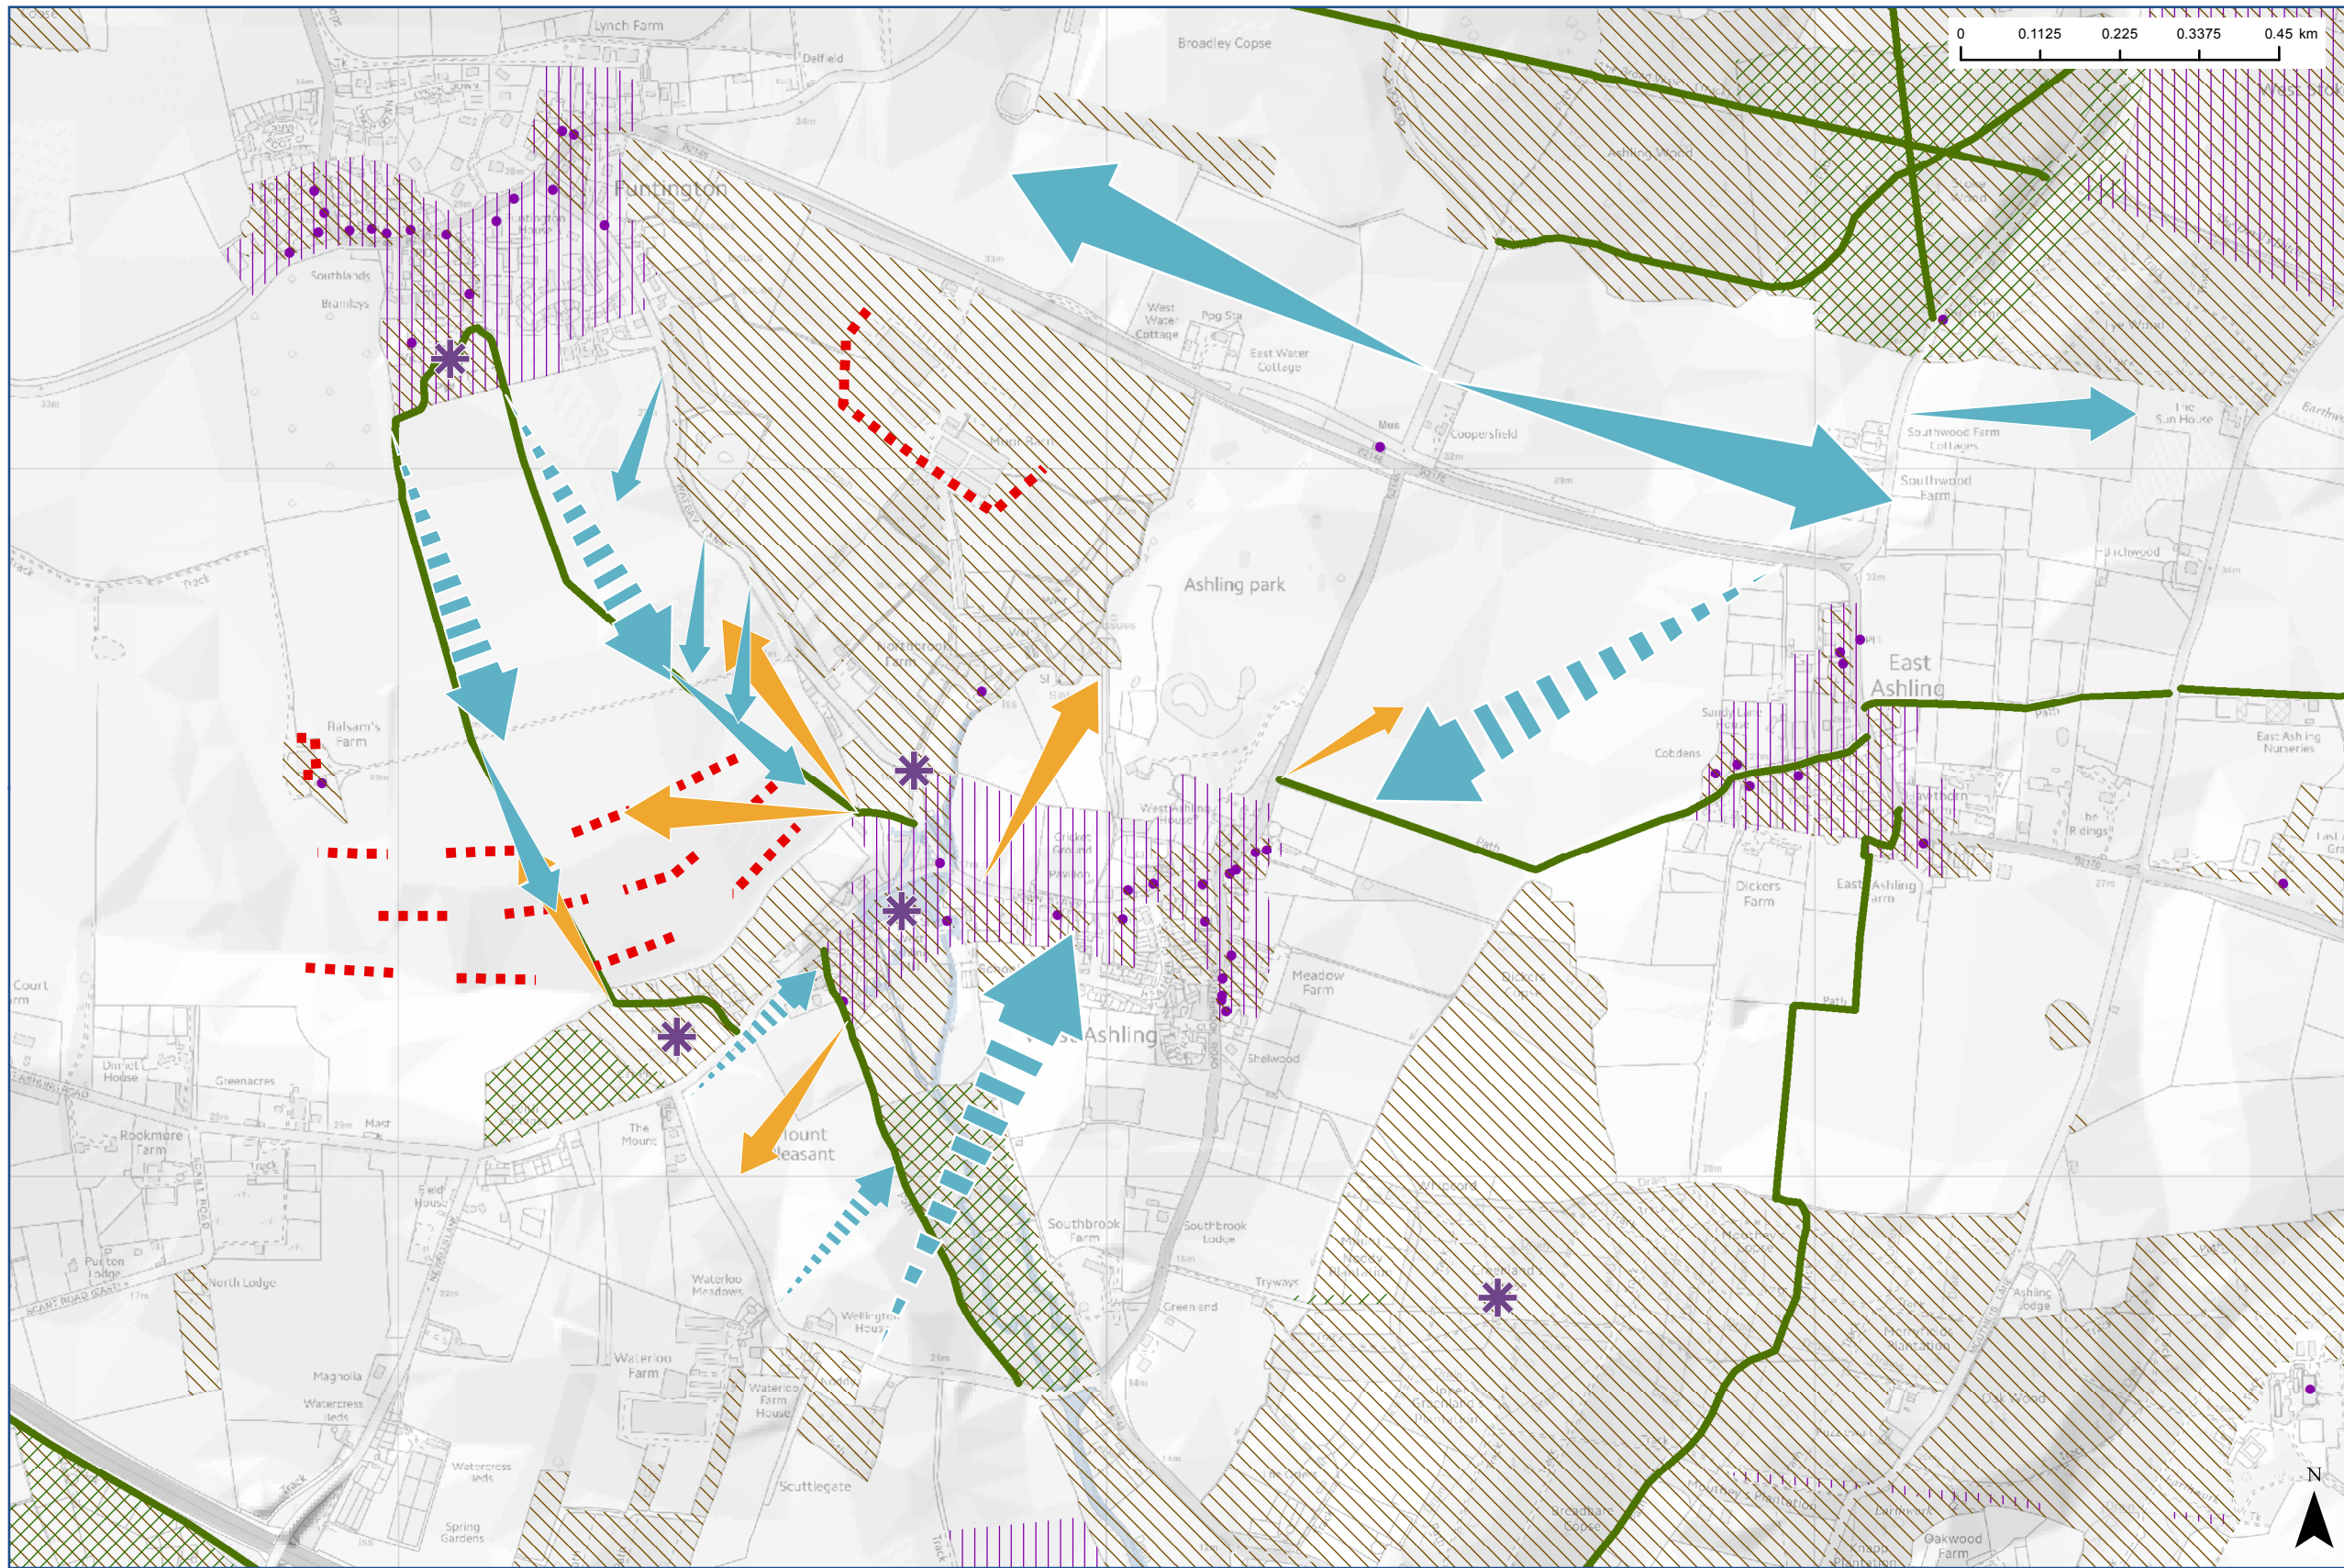

# Settlement Context Study Sensitivity Analysis: West Ashling

**Biodiversity**

**Landscape Character**

**Cultural**

**Green Corridor**

**Viewpoints**

**Glimpsed View**

**Open unfiltered view**

**View out of settlement**

**Landmarks**

**Intrusion (noise and visual)**

**River and stream corridor**

**Cycle Route**