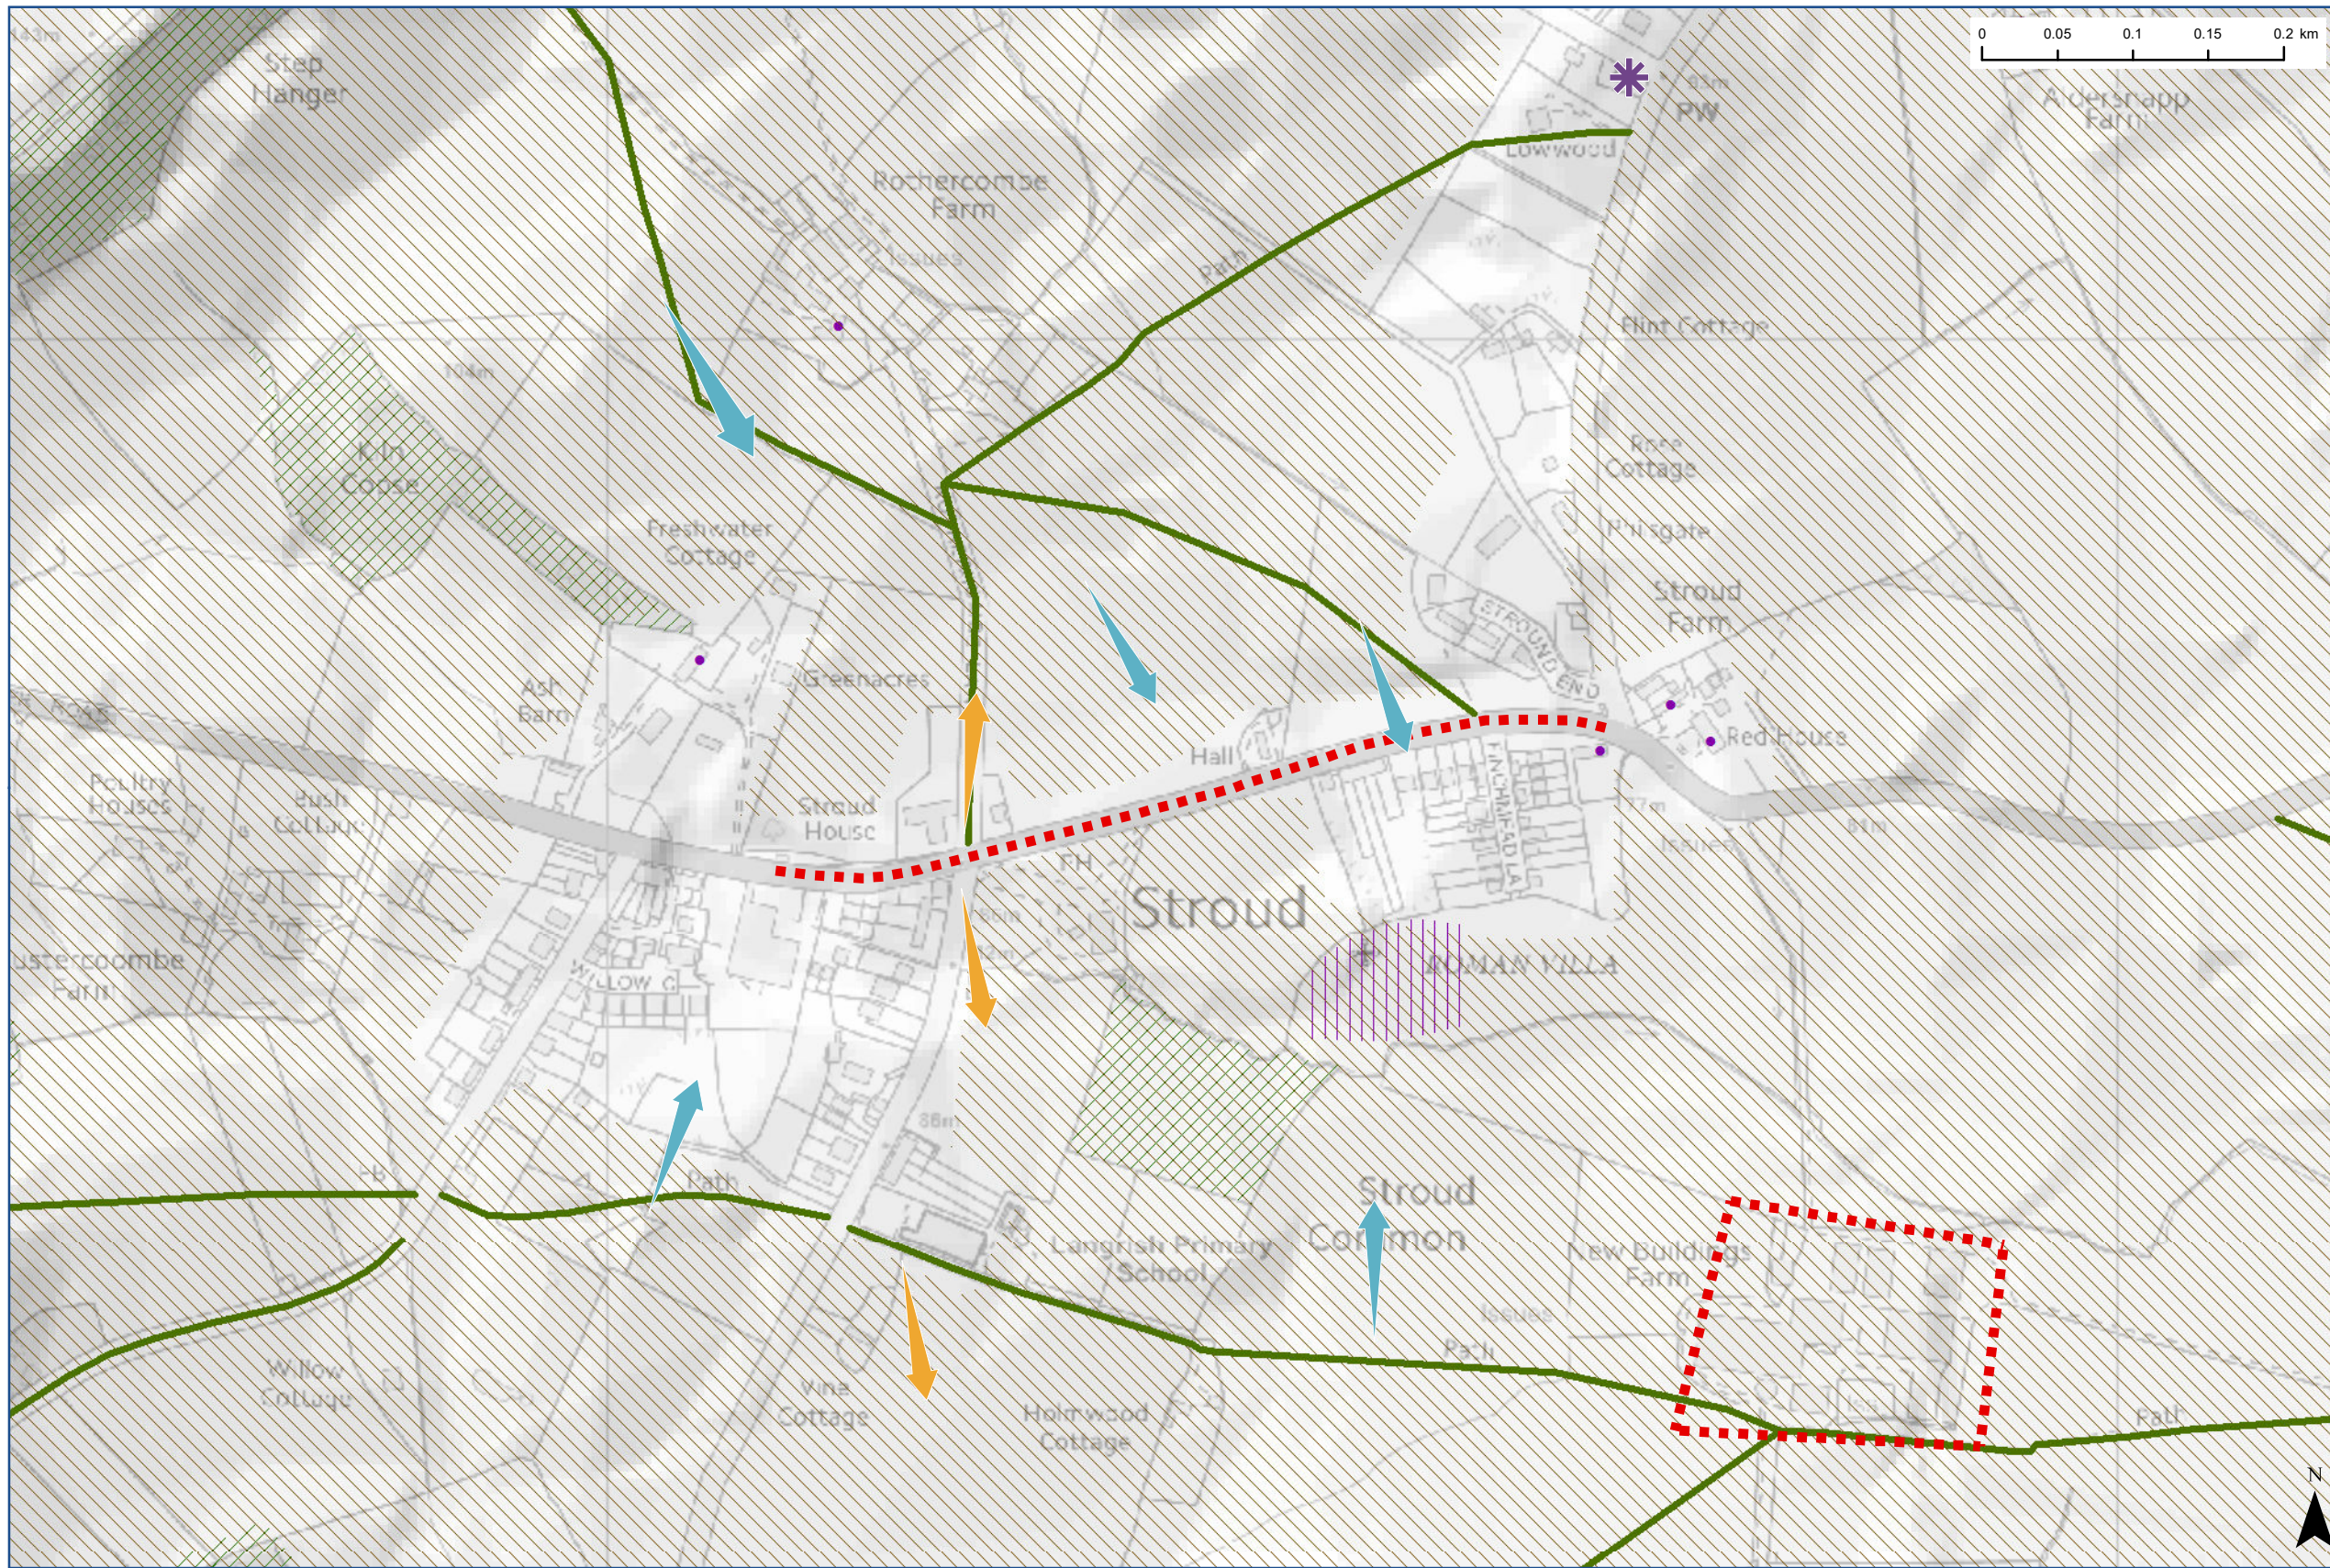

Settlement Context Study Sensitivity Analysis: Stroud

Biodiversity **Landscape Character**

Cultural

- Green Corridor
- Viewpoints**
 - Glimpsed View
 - Open unfiltered view
 - View out of settlement
- Landmarks
- Intrusion (noise and visual)
- River and stream corridor
- Cycle Route