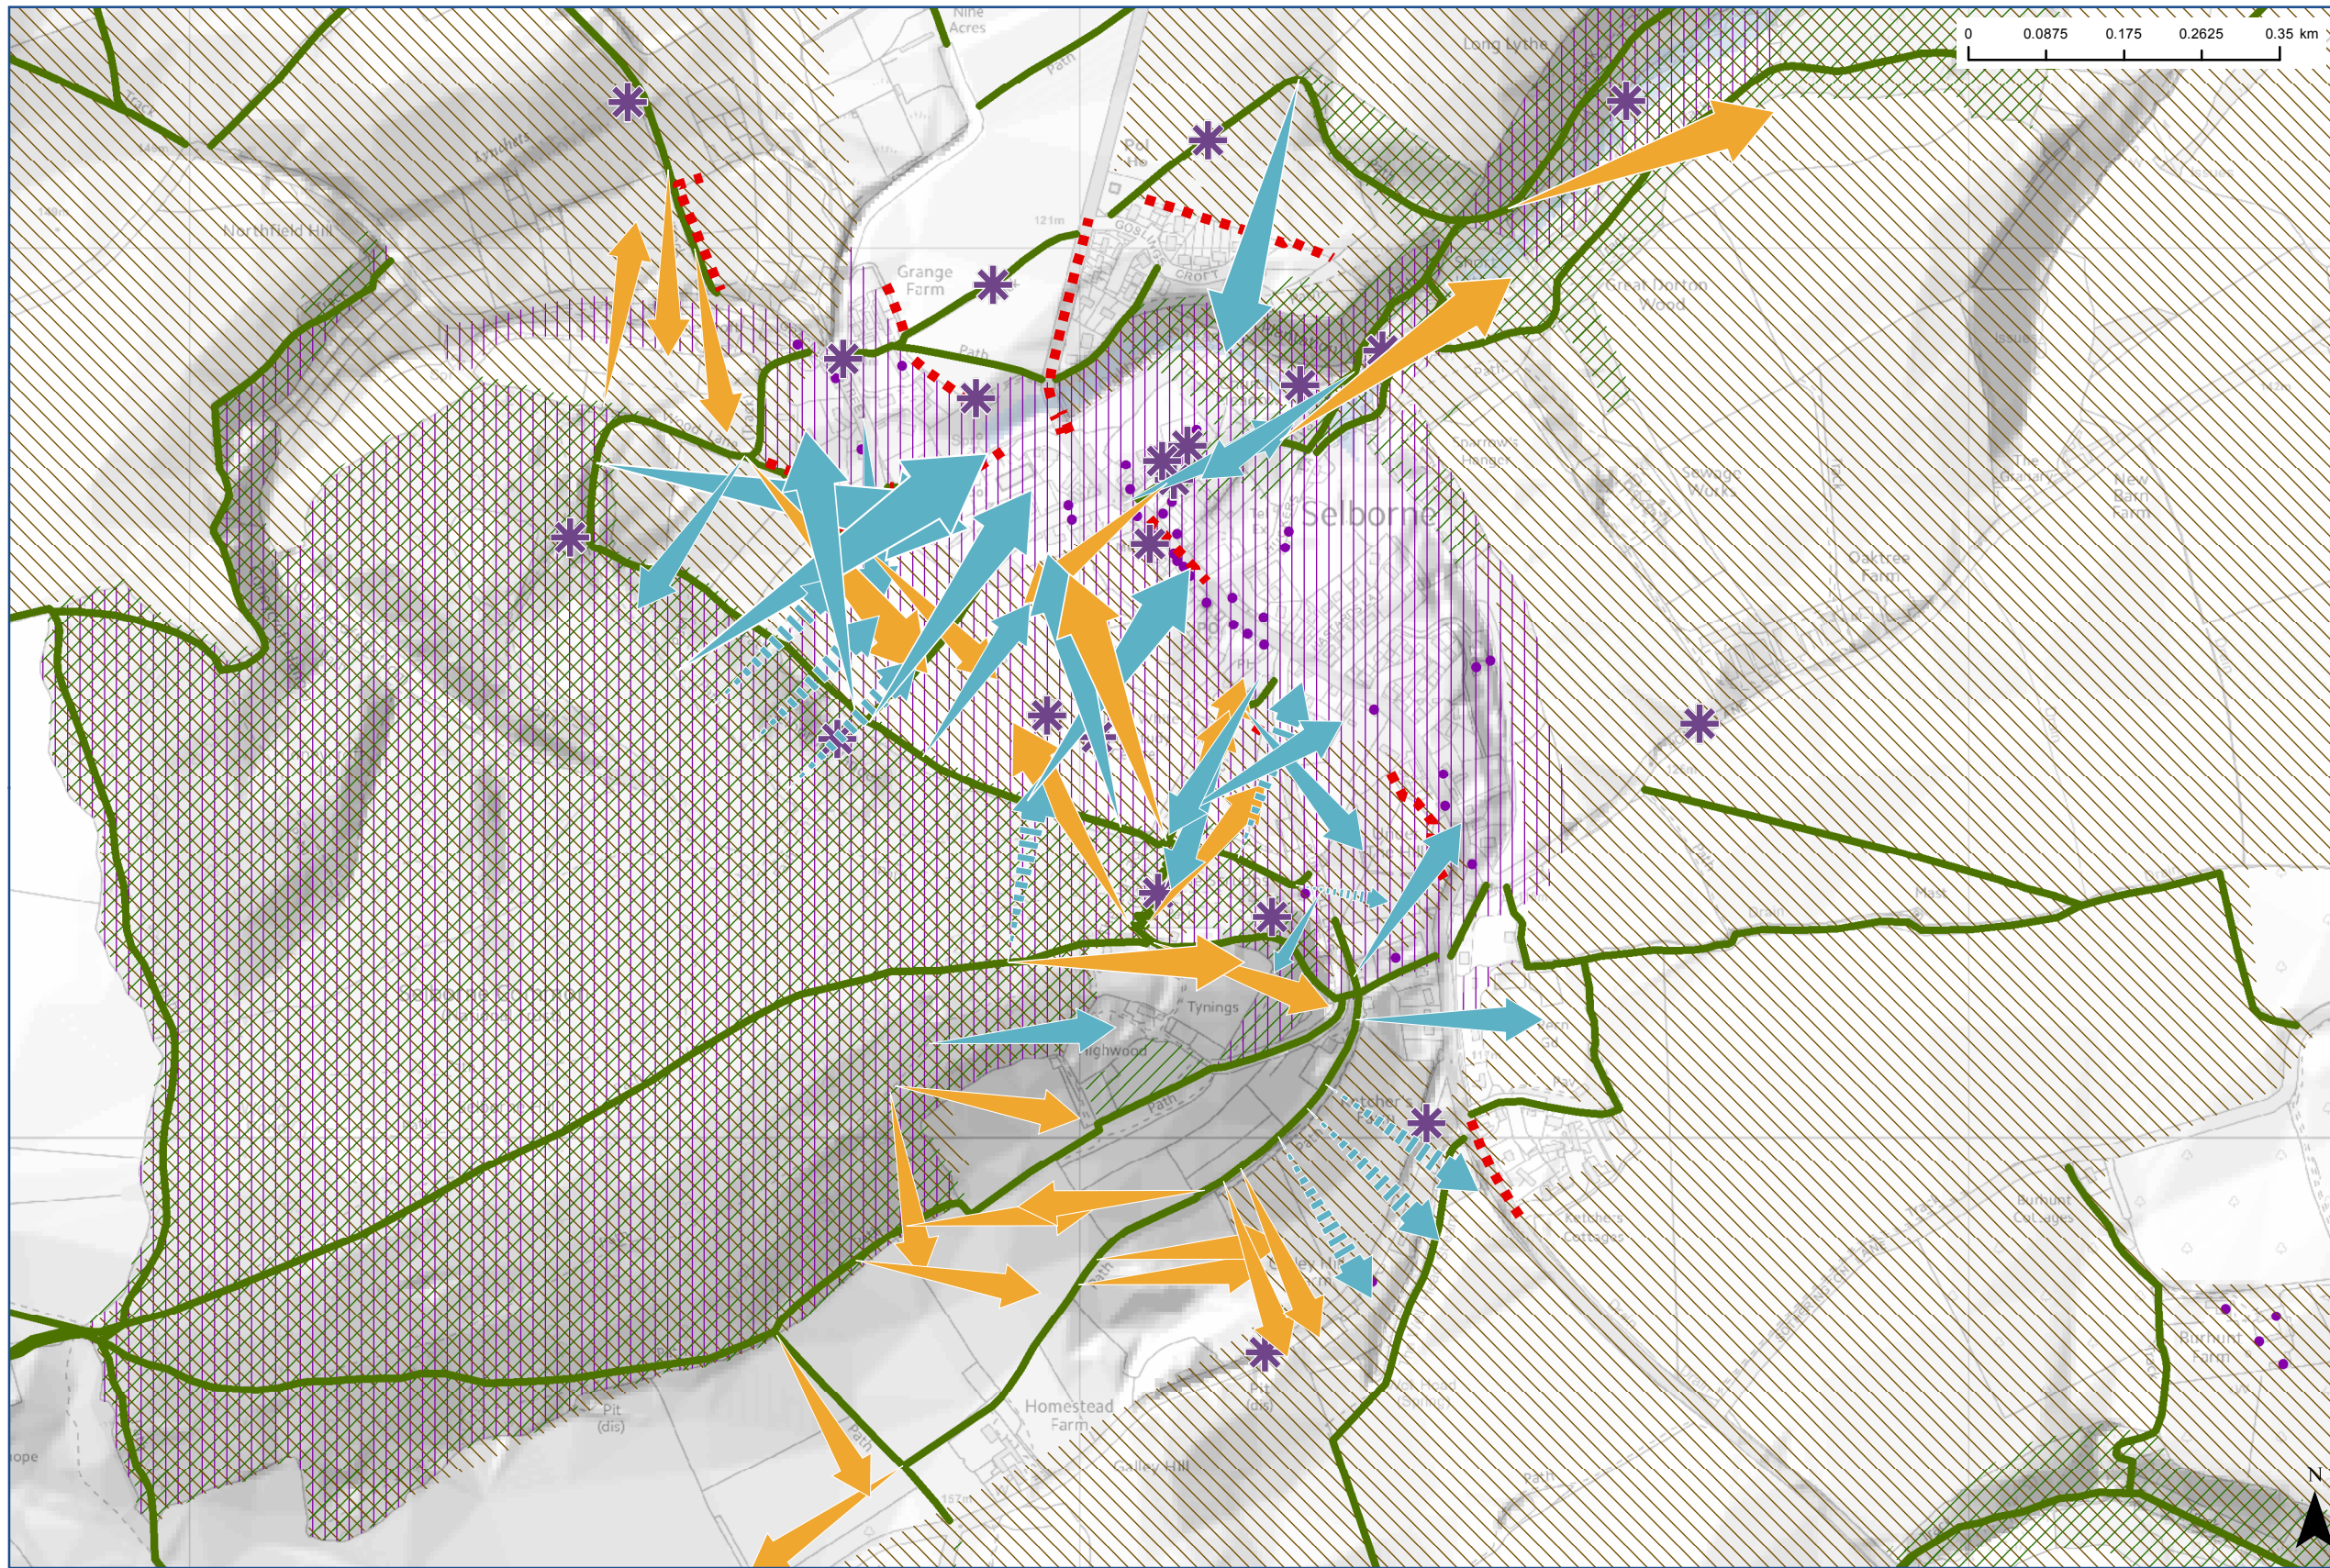

Settlement Context Study Sensitivity Analysis: Selborne

Biodiversity **Landscape Character**

Cultural

- Green Corridor
- Viewpoints
 - Glimpsed View
 - Open unfiltered view
 - View out of settlement
- Landmarks
- Intrusion (noise and visual)
- River and stream corridor
- Cycle Route