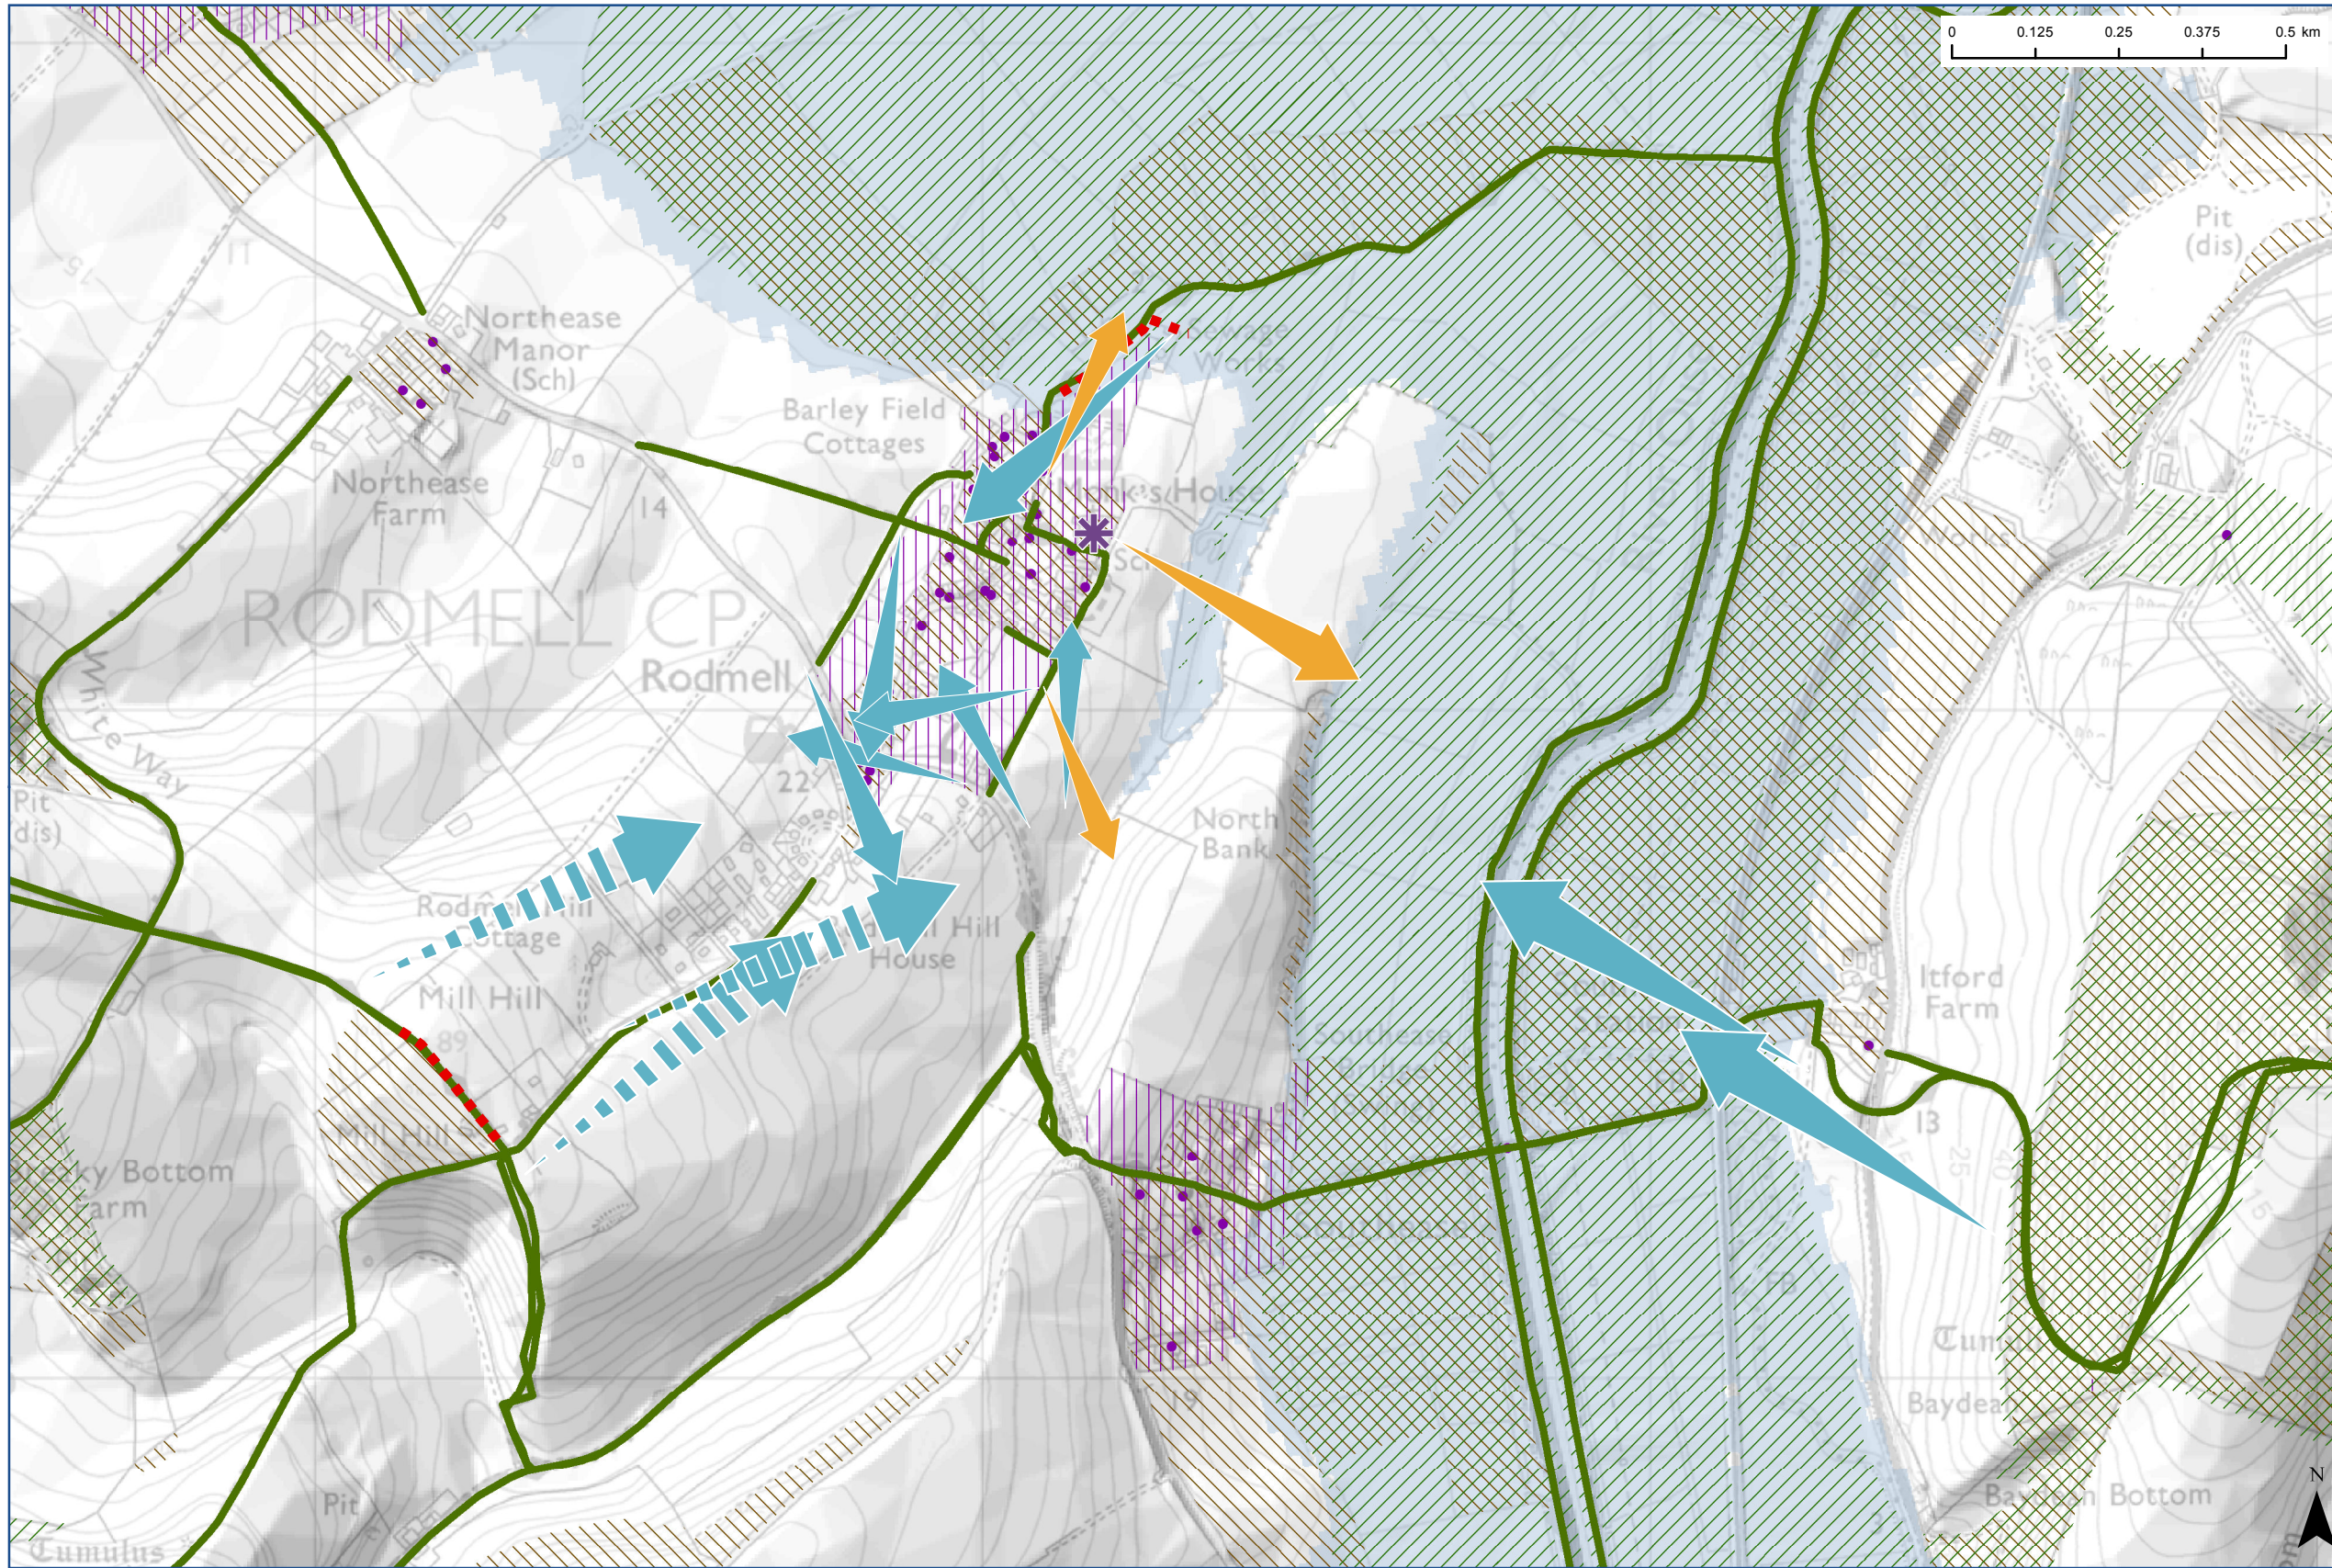

Settlement Context Study Sensitivity Analysis: Rodmell

Biodiversity

Landscape Character

Cultural

Green Corridor

Viewpoints

- Glimpsed View
- Open unfiltered view
- View out of settlement

Landmarks

Intrusion (noise and visual)

River and stream corridor

Cycle Route

© Crown copyright and database rights 2016 Ordnance Survey 100050083
Scale at A3 1:247,323,016