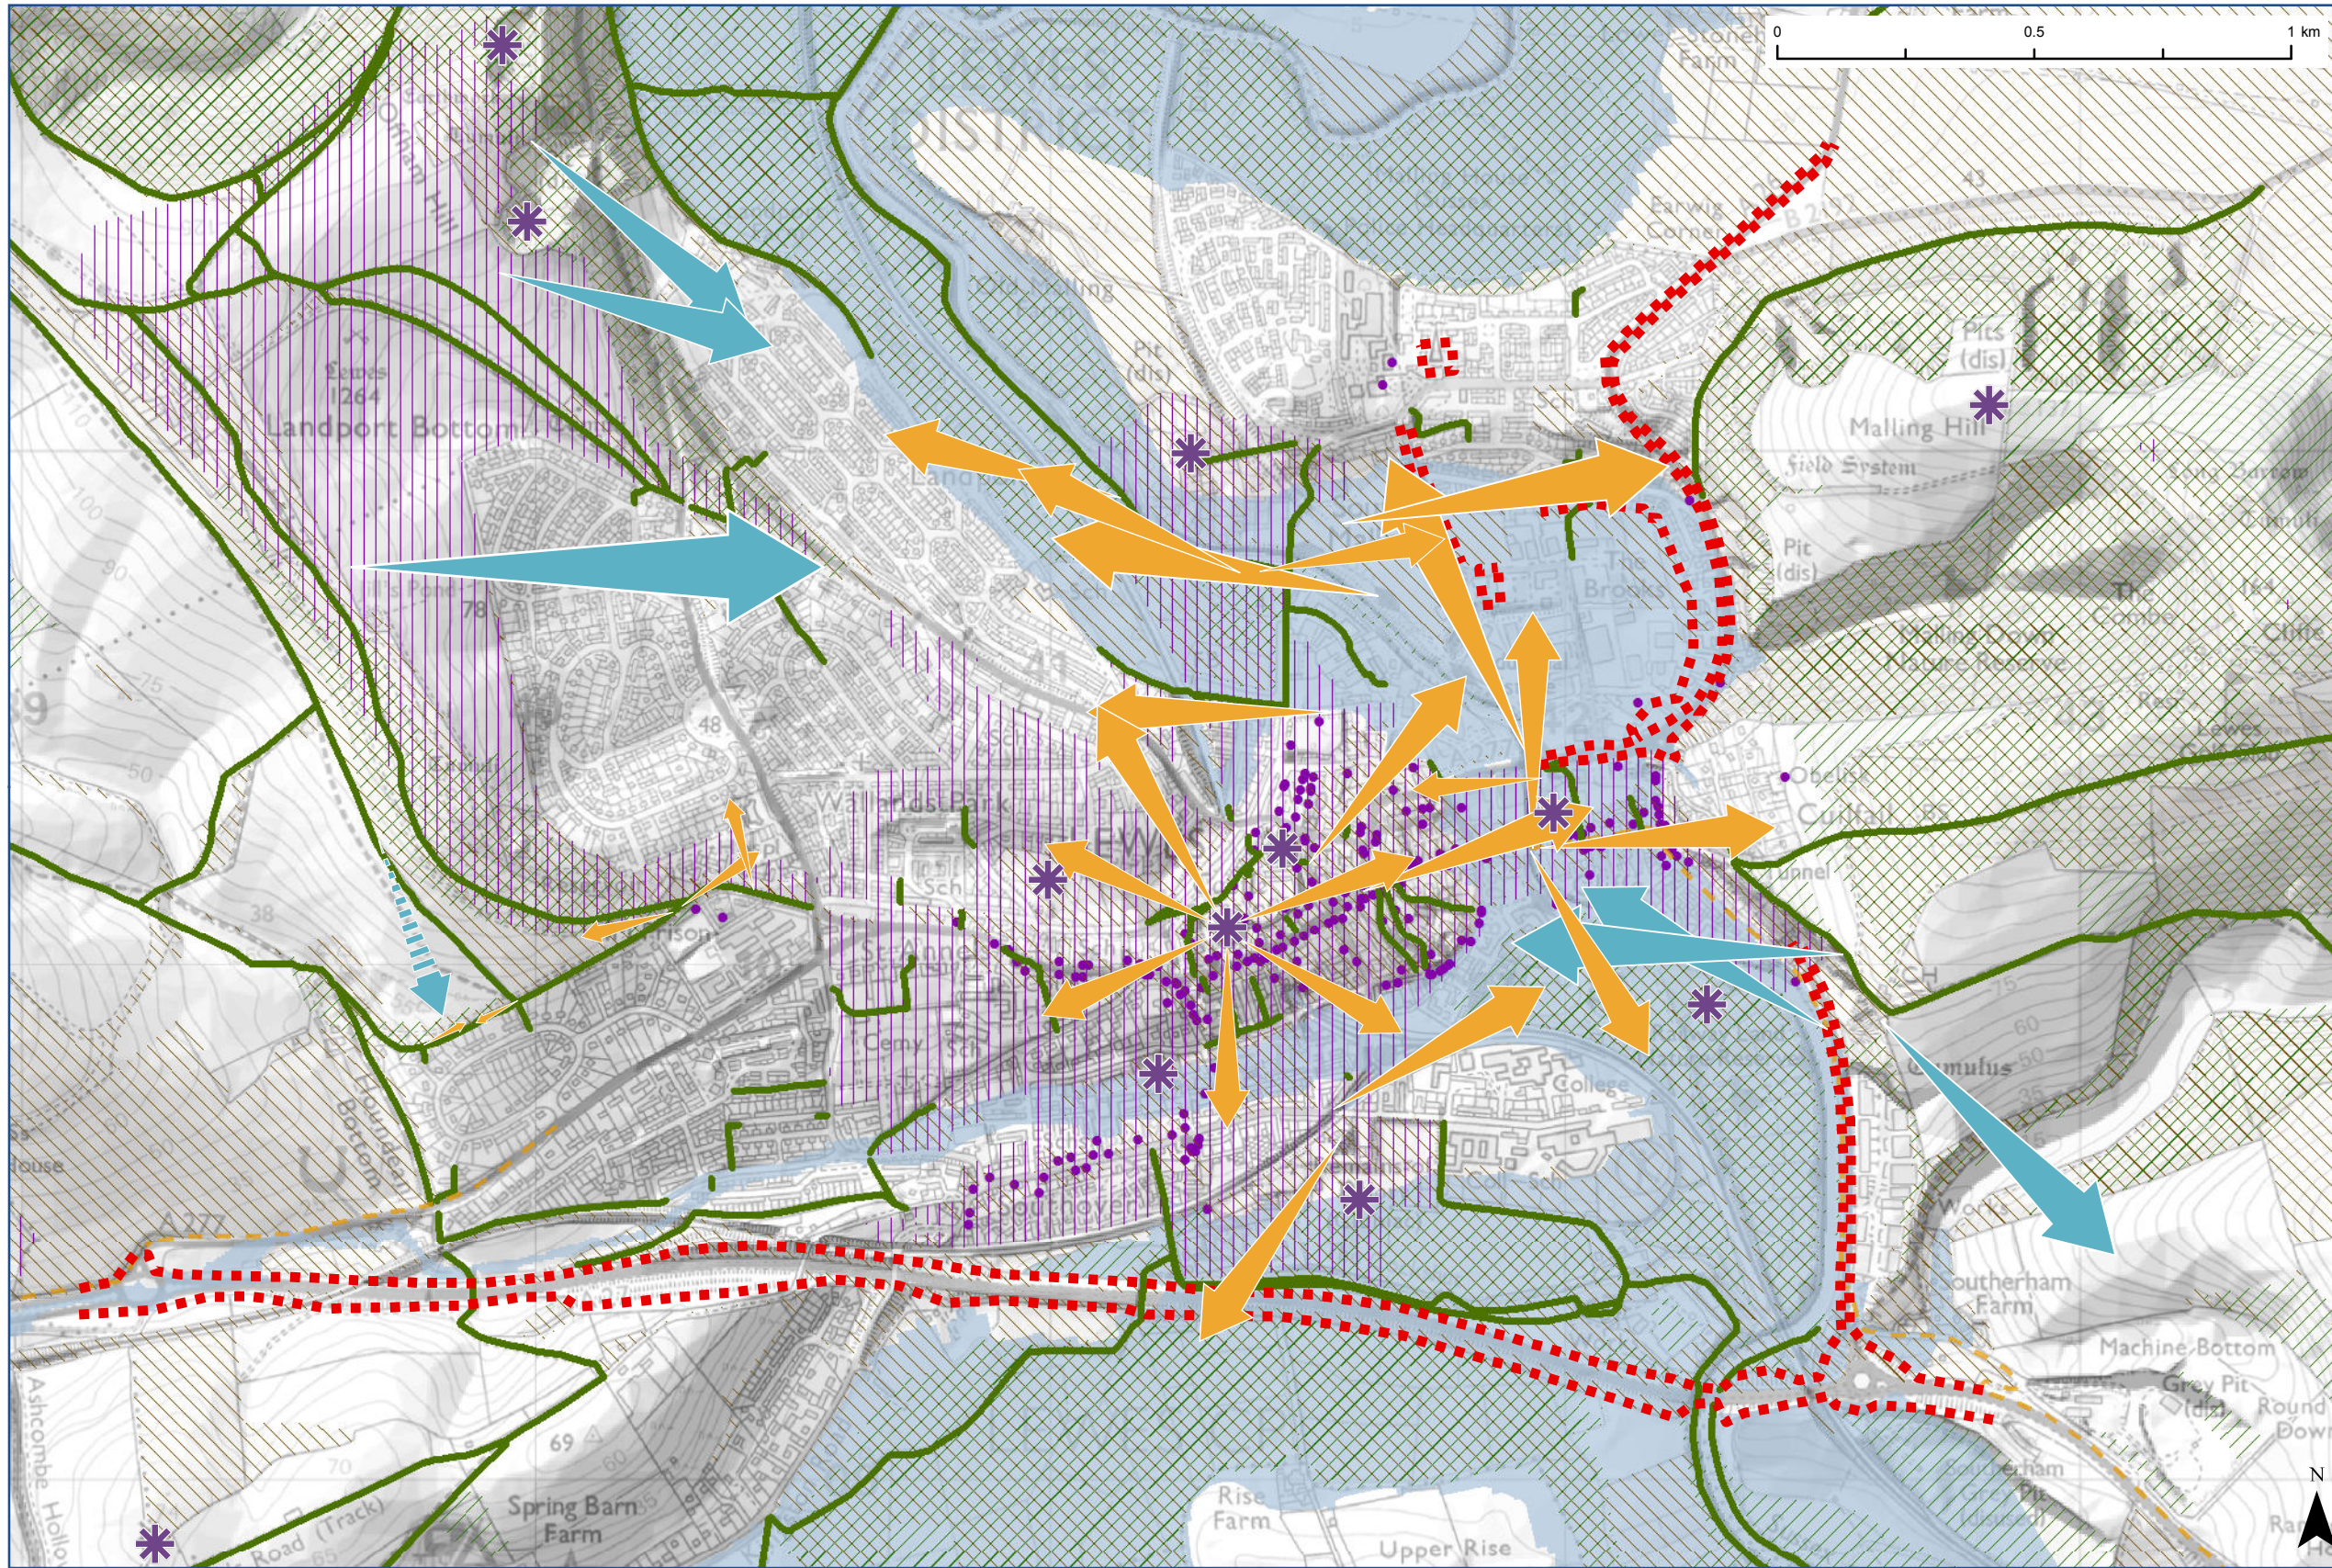

Settlement Context Study Sensitivity Analysis: Lewes

- Biodiversity** (Green hatching)
- Landscape Character** (Orange hatching)
- Cultural** (Purple hatching)
- Green Corridor** (Solid green line)
- Viewpoints**
 - Glimpsed View (Dashed blue arrow)
 - Open unfiltered view (Blue arrow)
 - View out of settlement (Orange arrow)
- Landmarks** (Purple asterisk)
- Intrusion (noise and visual)** (Red dashed line)
- River and stream corridor** (Light blue shaded area)
- Cycle Route** (Dashed orange line)