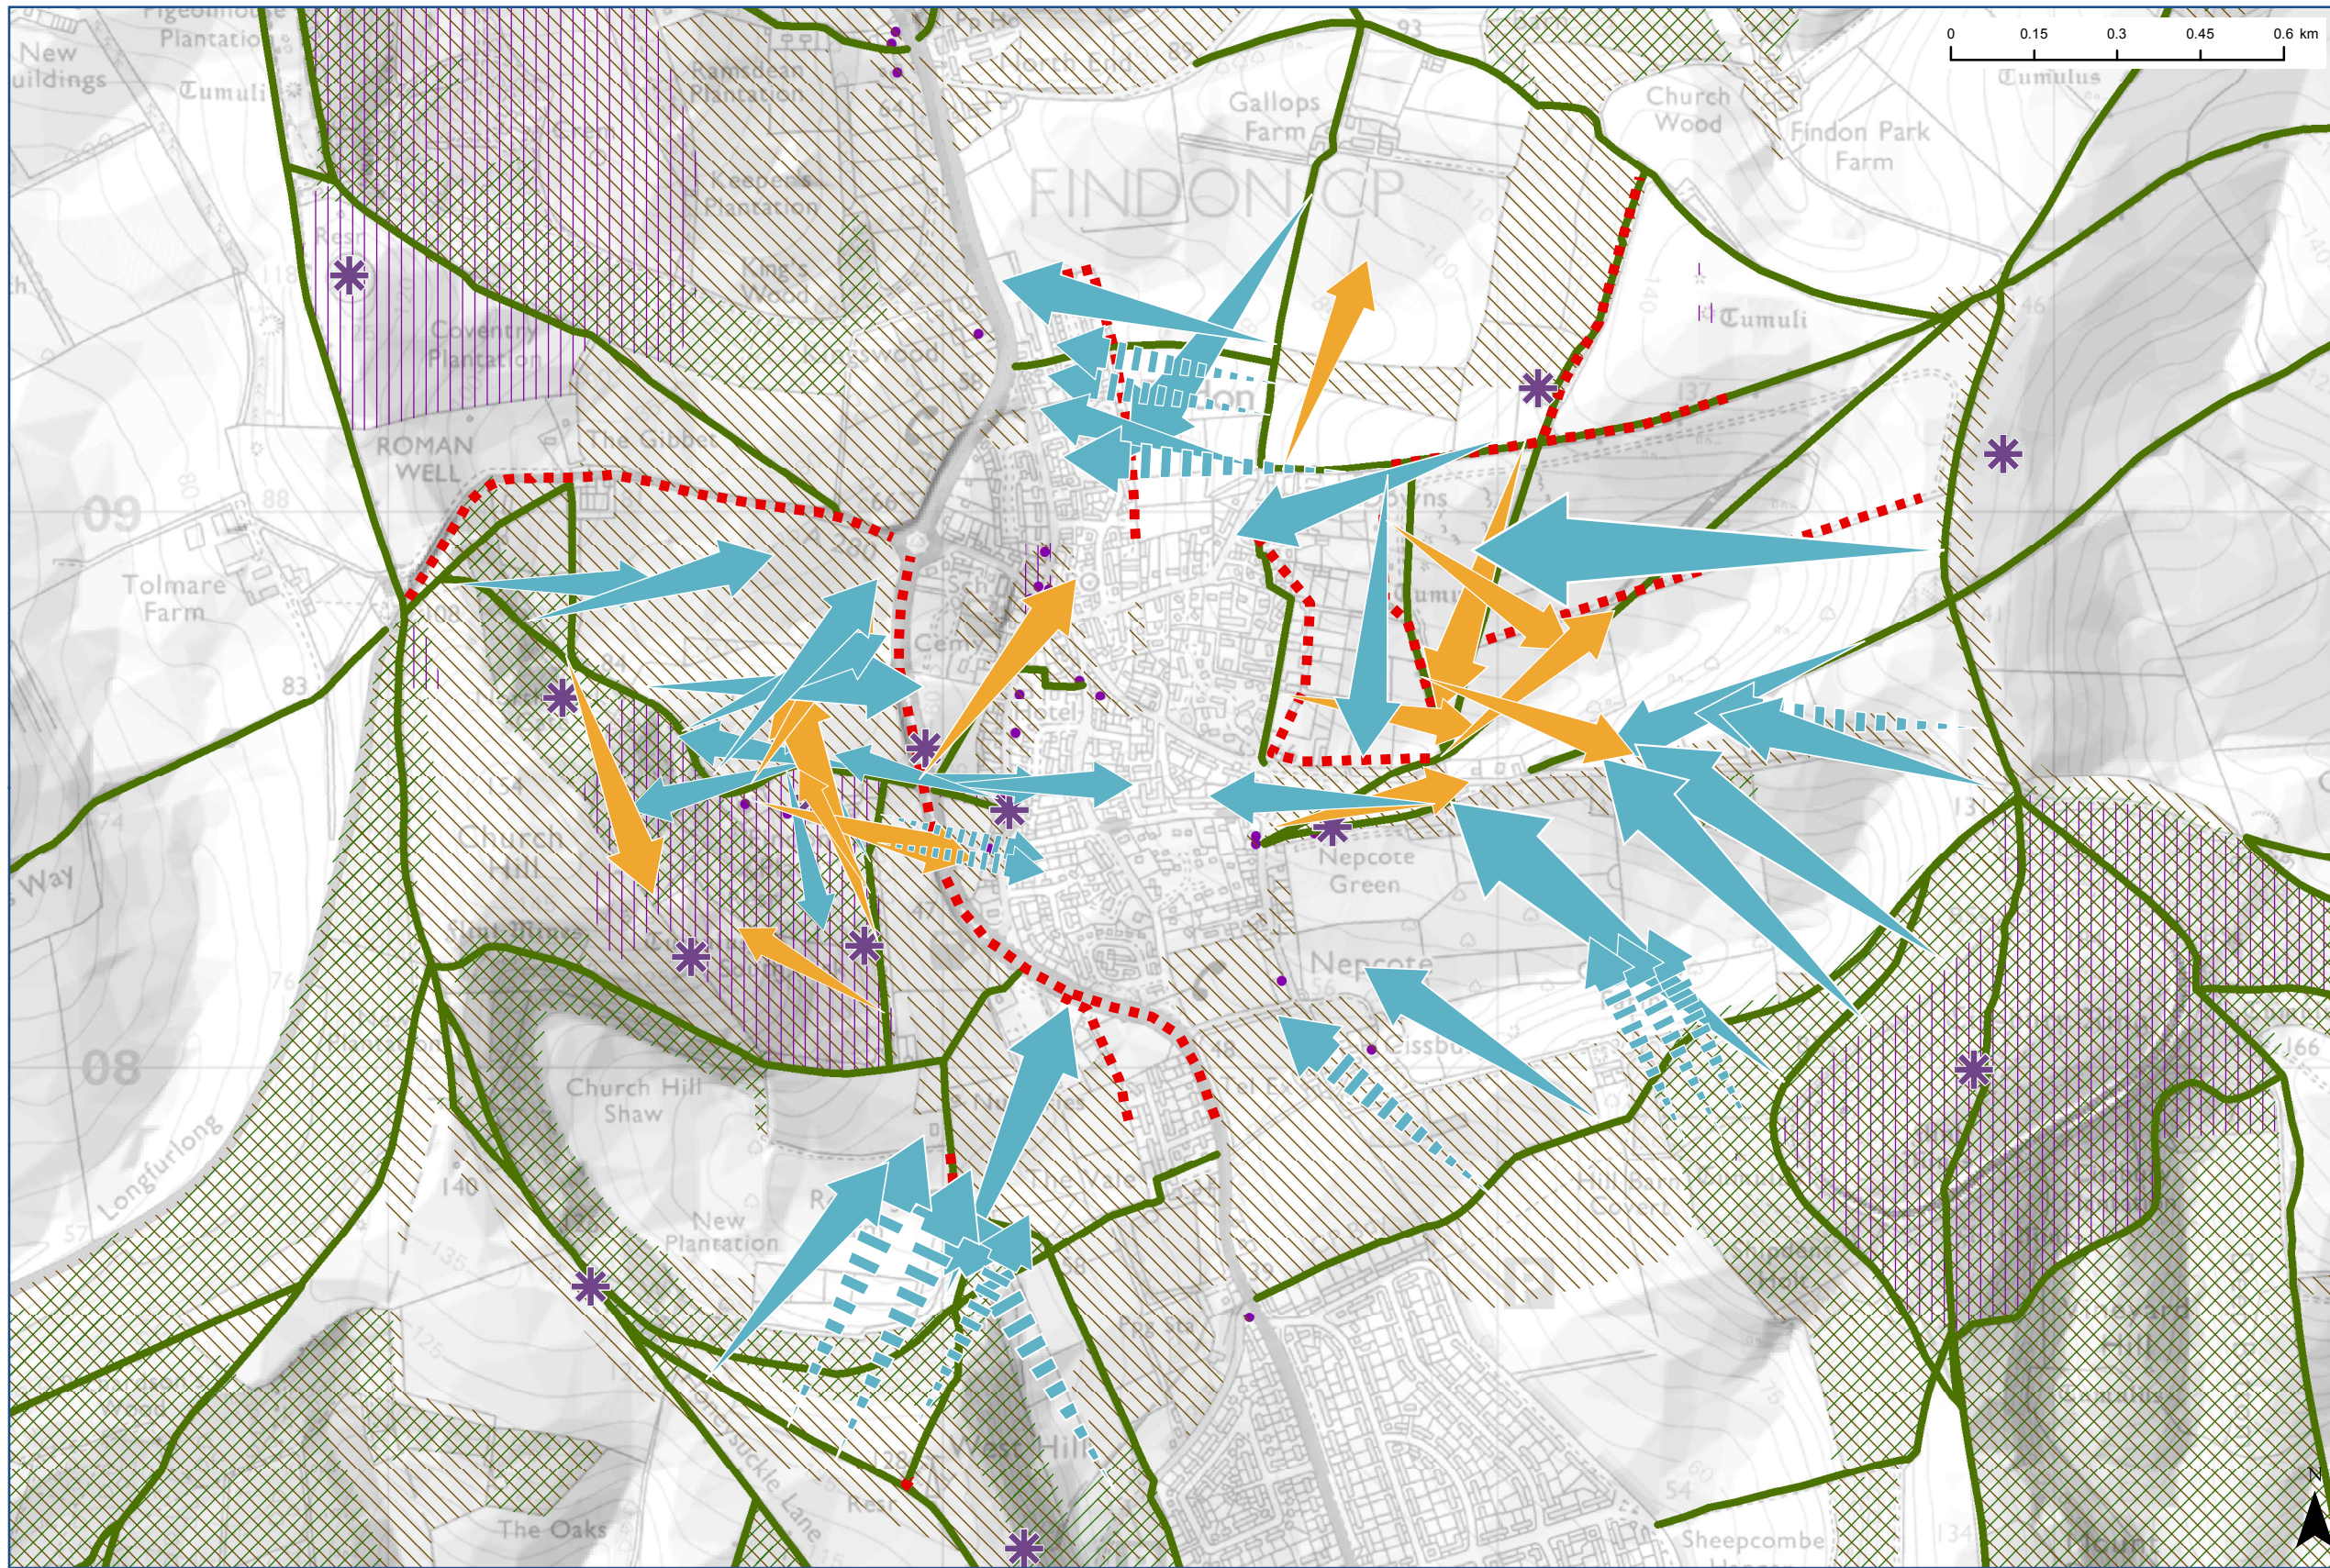

Settlement Context Study Sensitivity Analysis: Findon

Biodiversity **Landscape Character**

Cultural

- Green Corridor
- Viewpoints
 - Glimpsed View
 - Open unfiltered view
 - View out of settlement
- Landmarks
- Intrusion (noise and visual)
- River and stream corridor
- Cycle Route