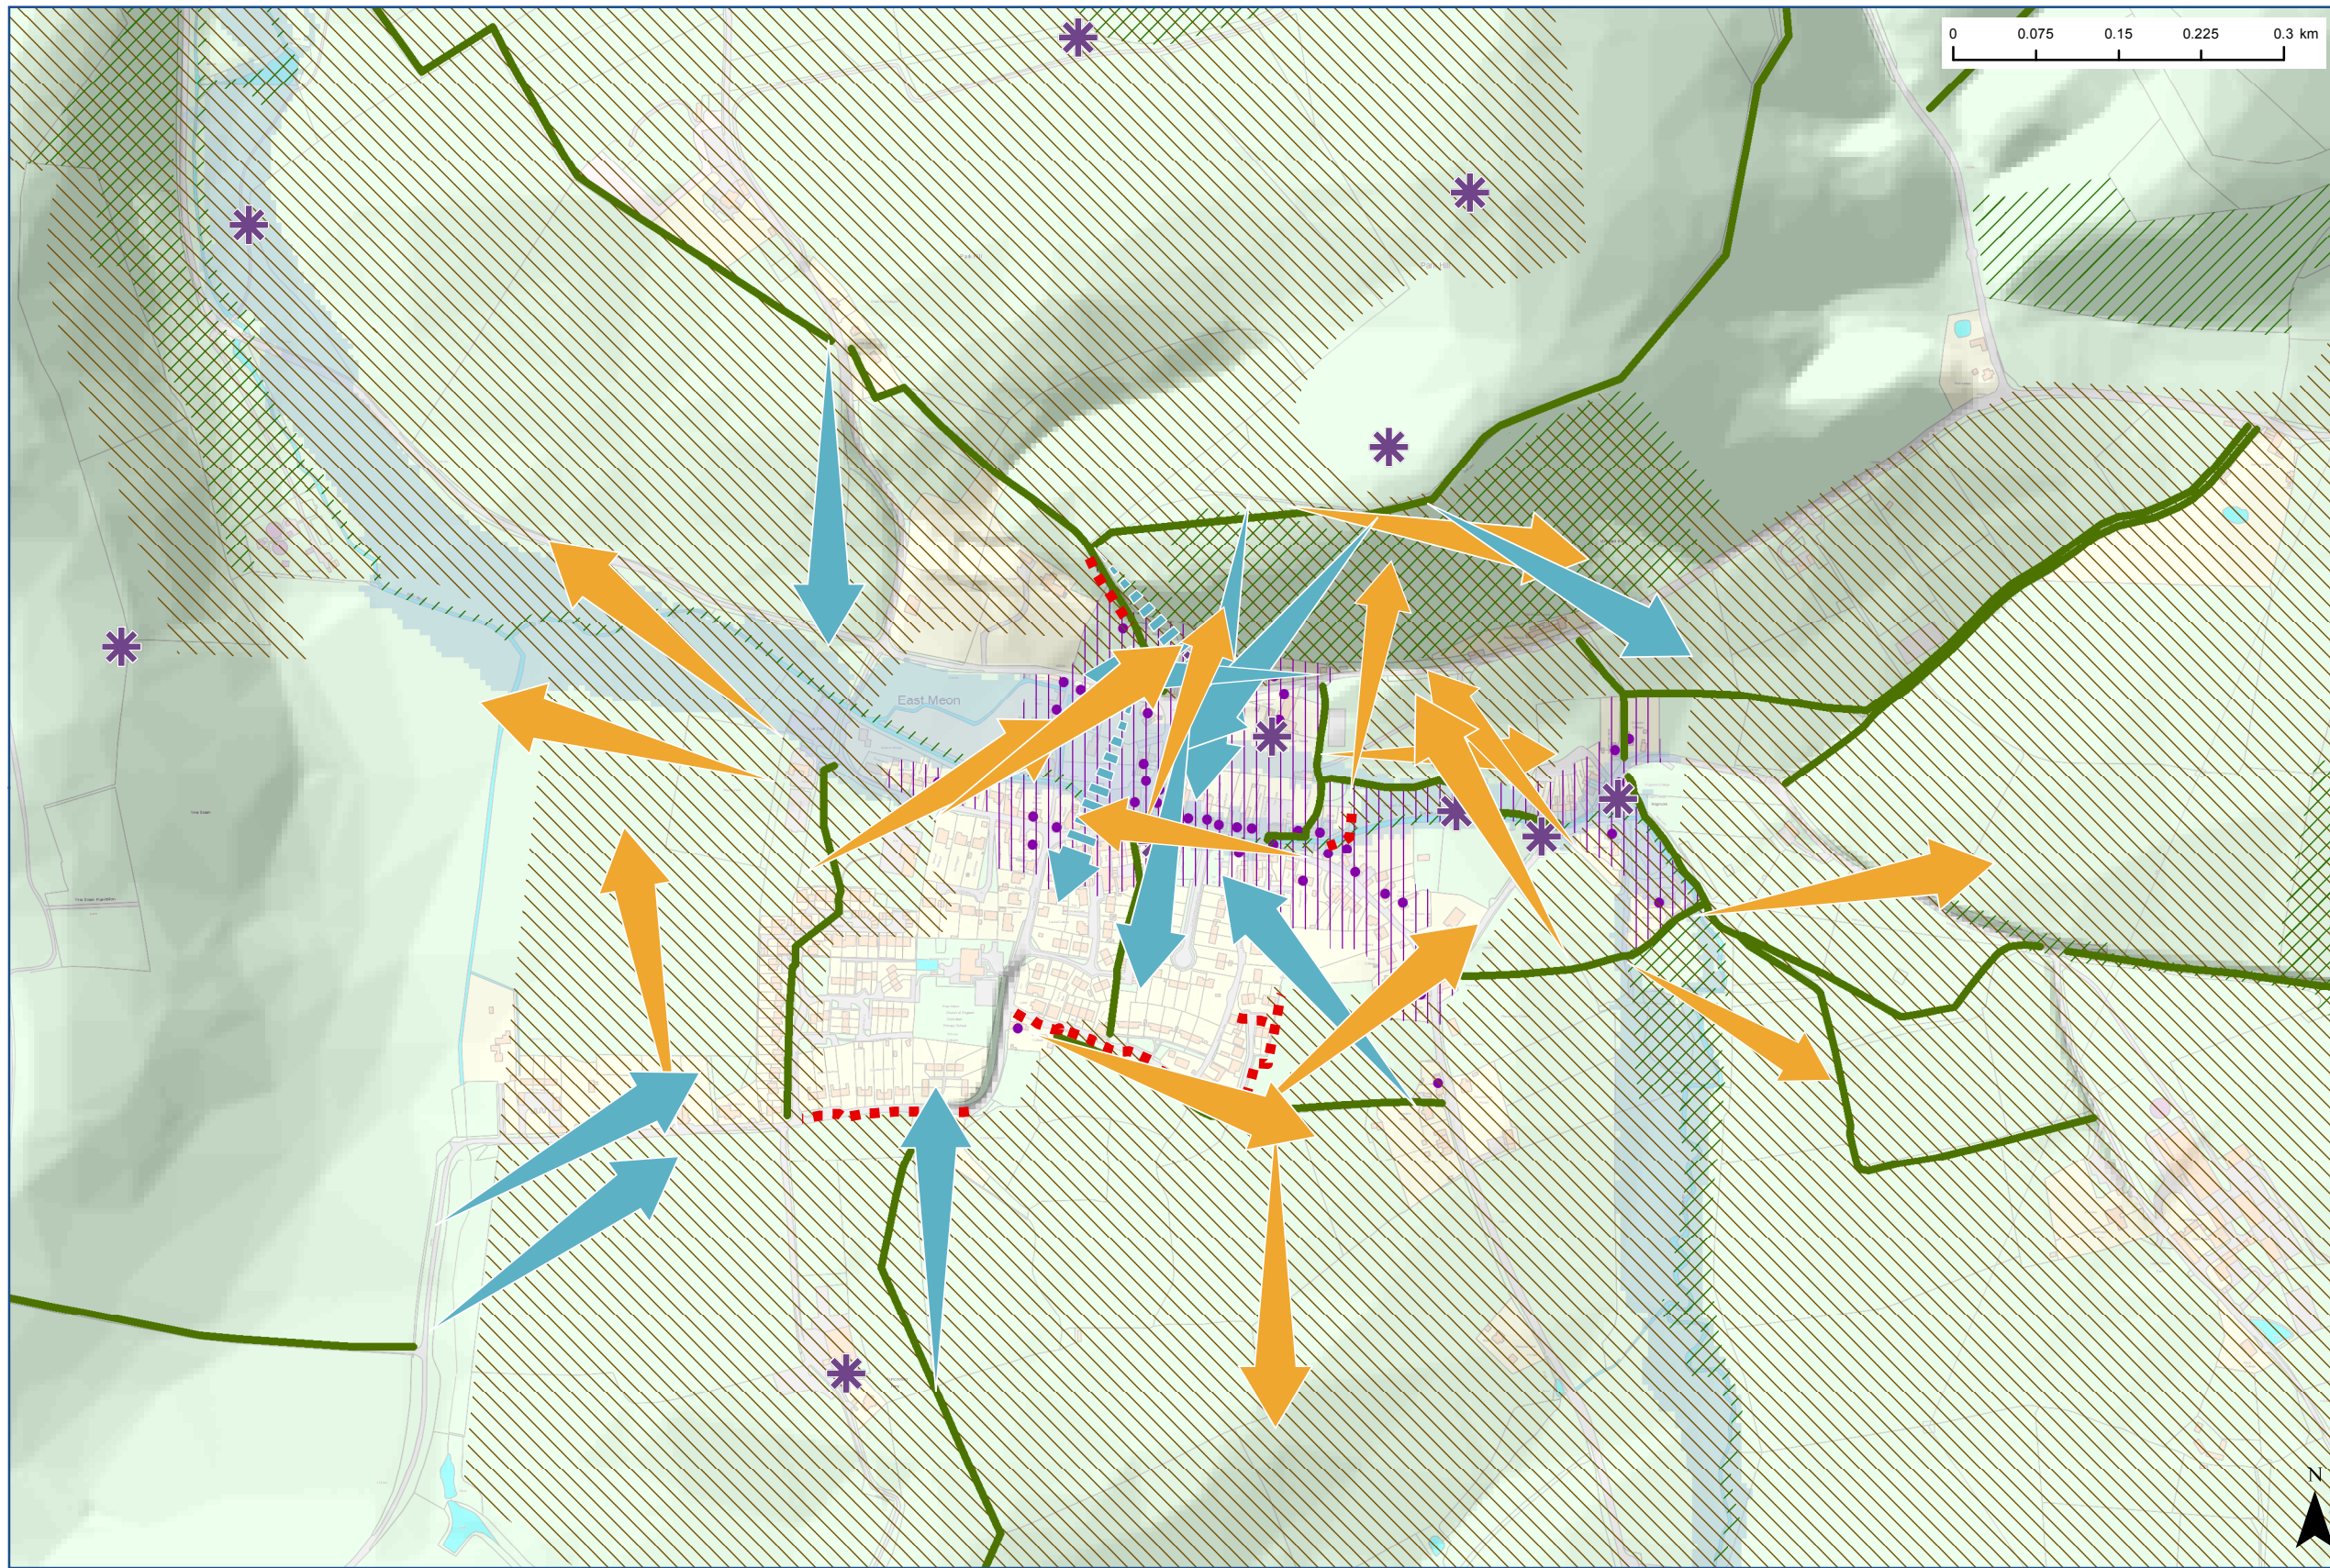

Settlement Context Study Sensitivity Analysis: East Meon

Biodiversity **Landscape Character**

Cultural

Green Corridor

Viewpoints

- Glimpsed View
- Open unfiltered view
- View out of settlement

Landmarks

Intrusion (noise and visual)

River and stream corridor

Cycle Route