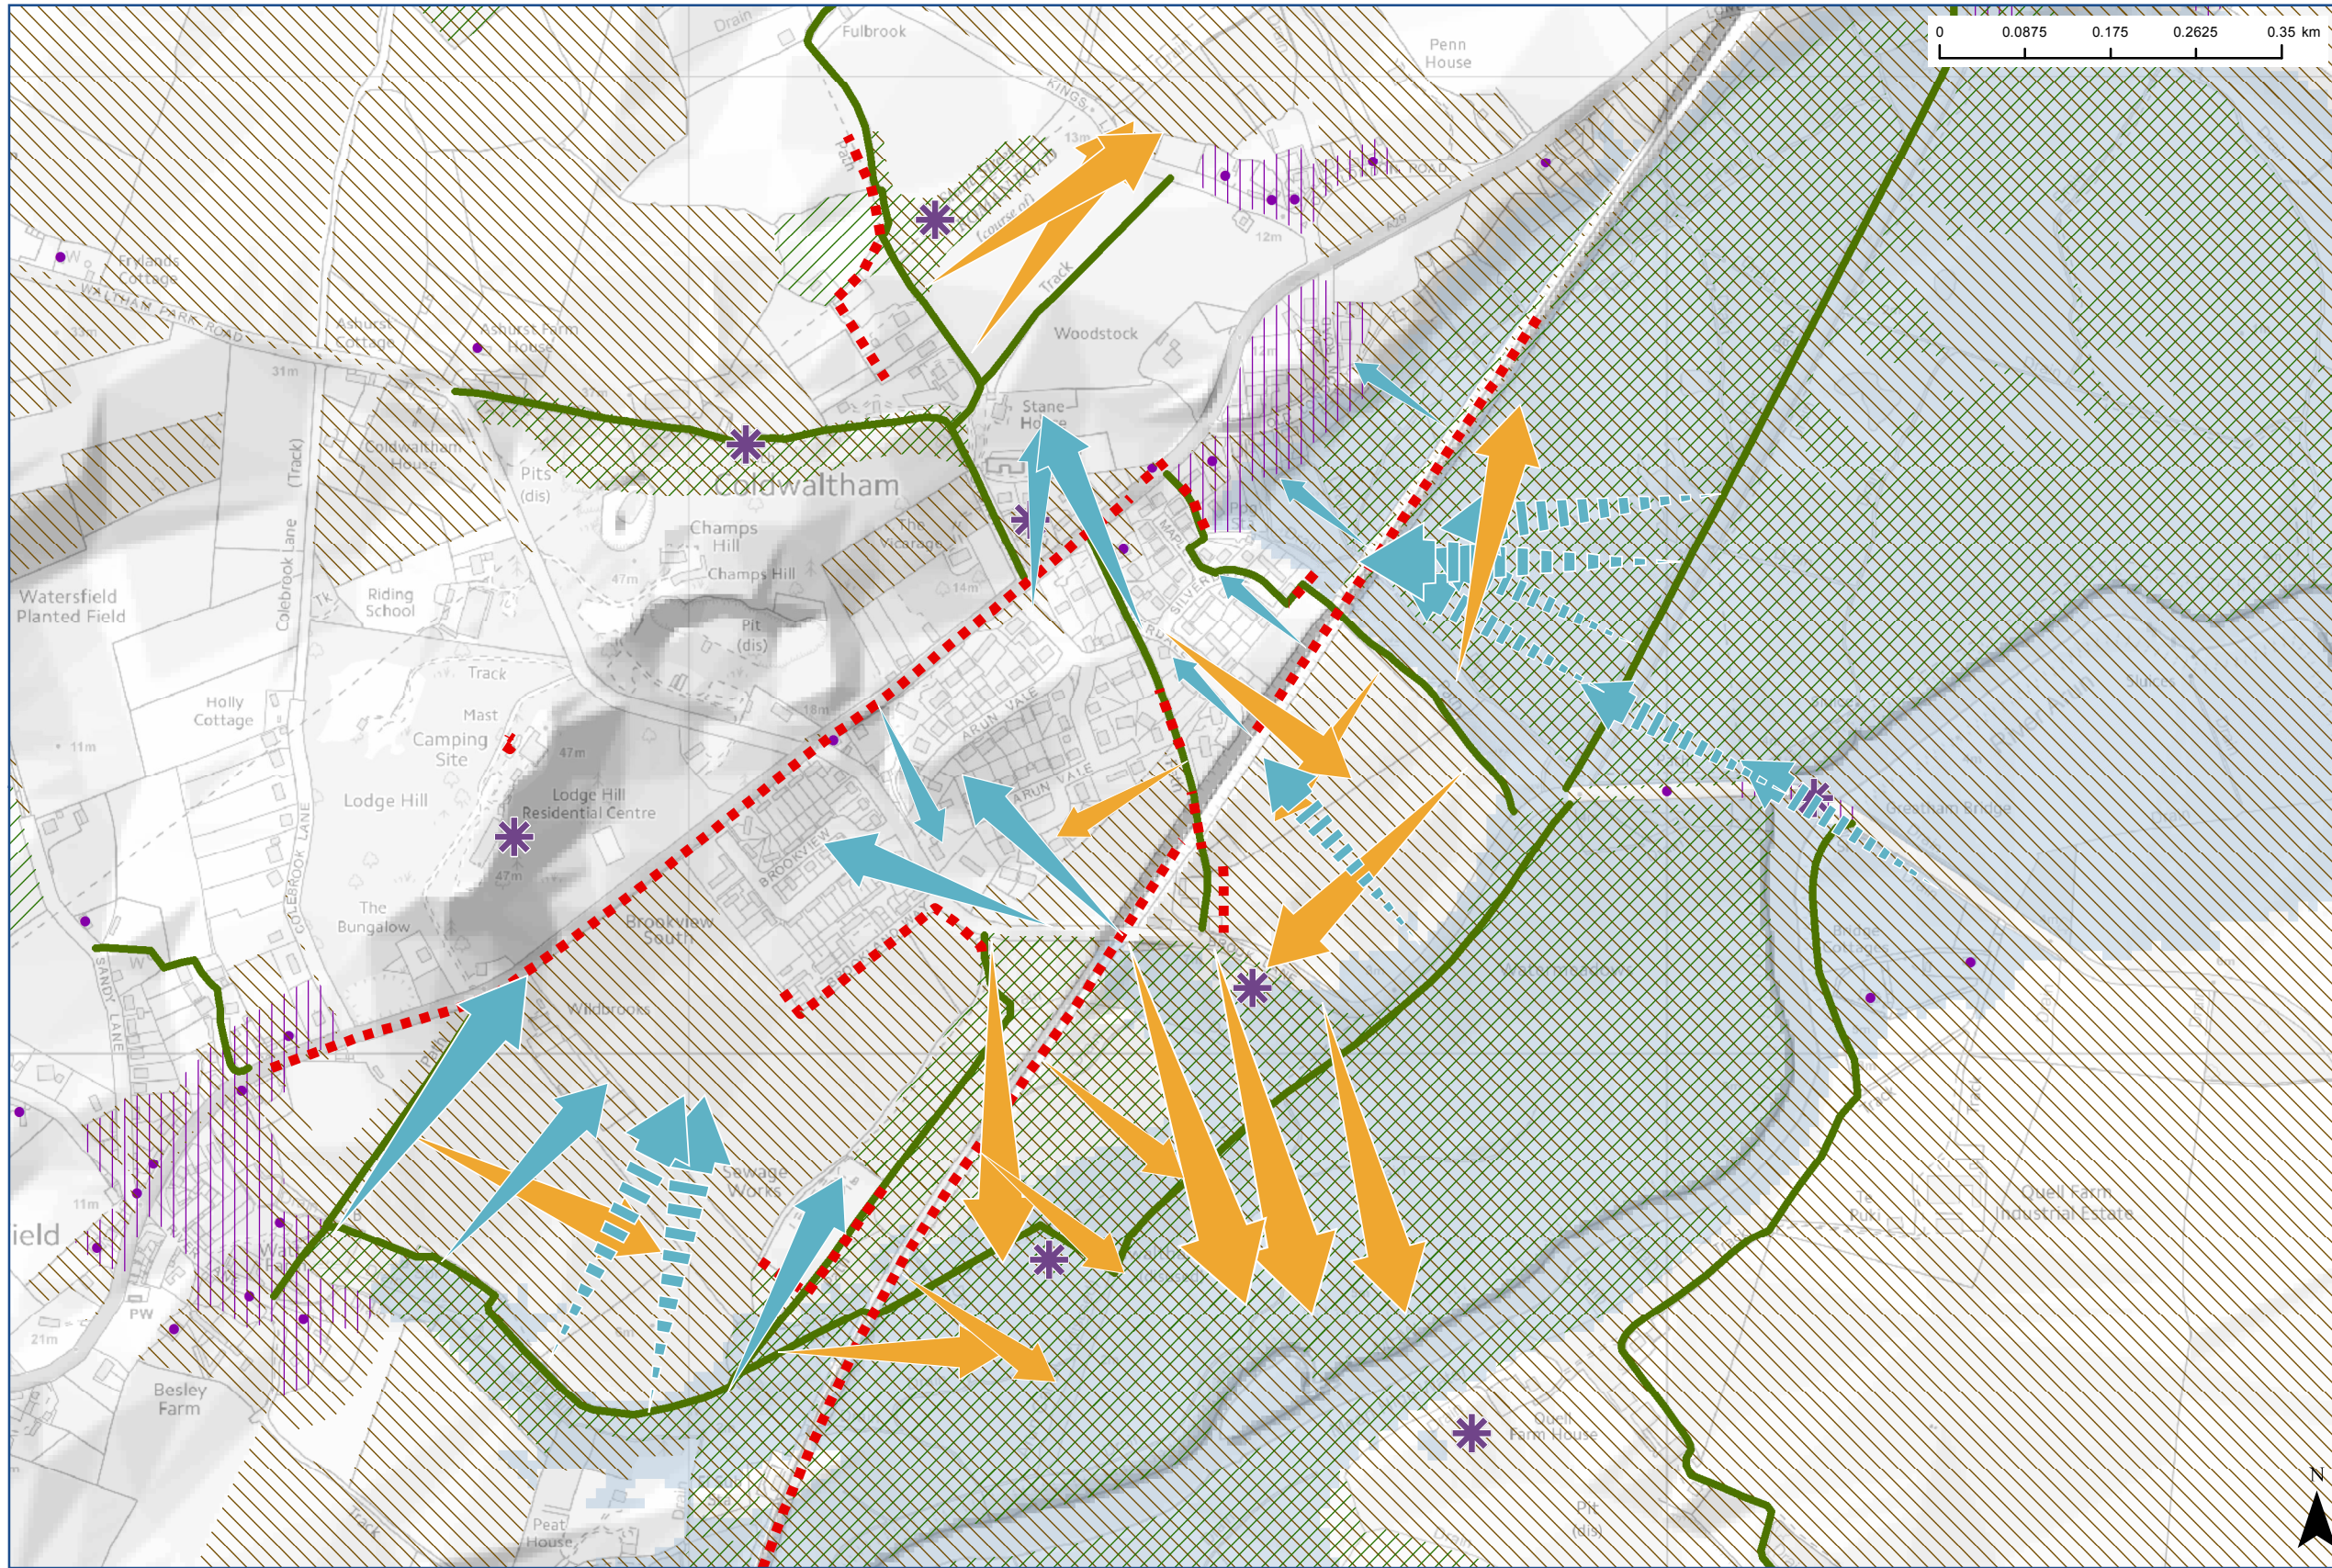

# Settlement Context Study Sensitivity Analysis: Coldwaltham

- Biodiversity** 
- Landscape Character** 
- Cultural** 
- Green Corridor** 
- Viewpoints**
  -  Glimpsed View
  -  Open unfiltered view
  -  View out of settlement
- Intrusion (noise and visual)** 
- River and stream corridor** 
- Cycle Route** 